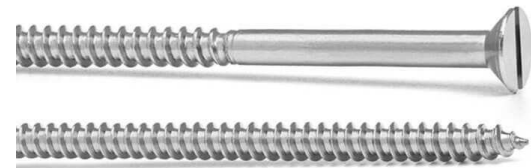

**HARD4624-Hardware- SS
Screws -CSK- 6X32mm**

HARD6640-Hardware-Wall plug-Fischer-6mm

HARD3423-Hardware-Wedge Anchor Bolt-8X100mm

**HARD9268-Hardware-Anchor Bolt-
Hook type-8x50mm**

HARD6478-Hardware- Hold Fast 100mm(4')

HARD2041-Hardware-Sleeve & Bullets-8x50mm

SACP6705-Sanitary CP-Reck bolts-Wash basin

HARD4934- Bombay Nails-50mm

HARD5710-Hardware- Wood Screws -CSK- 8X25mm

HARD8268-Hardware-Anchor Bolt- Pin type-6x50mm

SACP3298-Sanitaey CP-Wall Hung WC Rack bolts