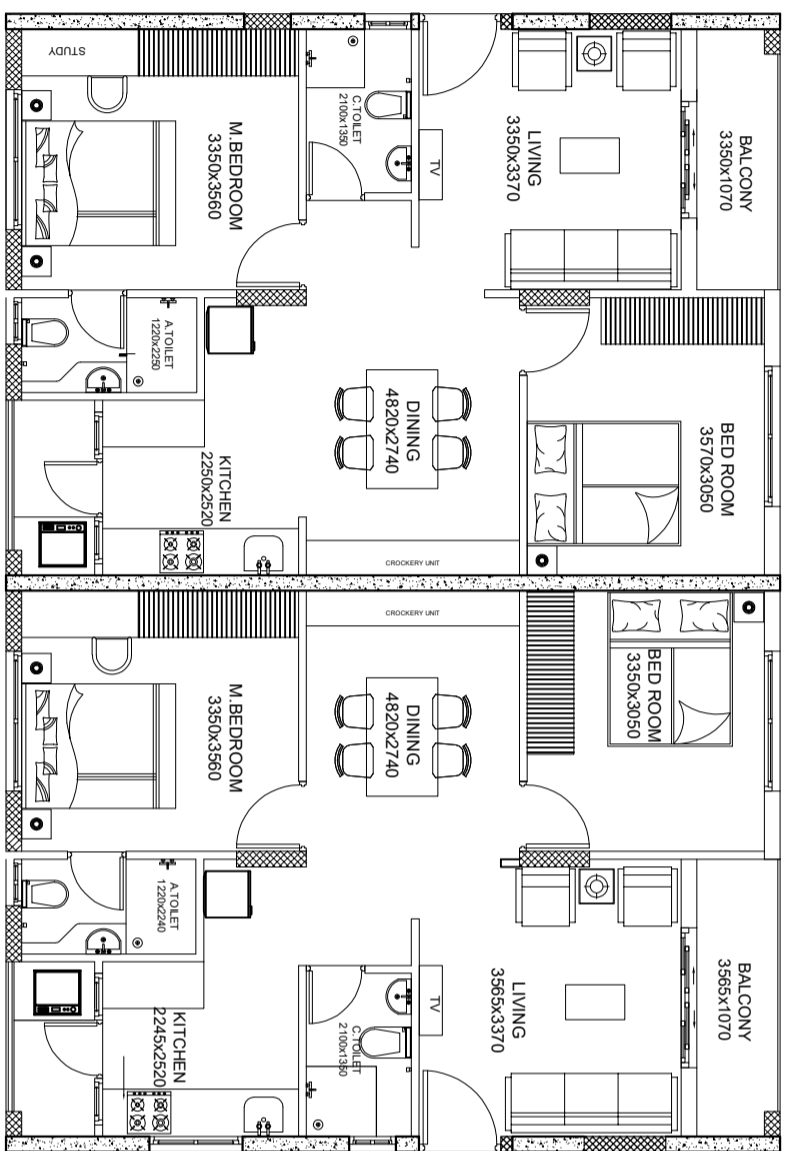

**EAST FACING
FLAT - A5, A9**

AREA : 960 SFT

**WEST FACING
FLAT - A6, A10**

AREA : 960 SFT

**EAST FACING
FLAT - A4, A8**

AREA : 960 SFT

**WEST FACING
FLAT - A7, A11**

AREA : 960 SFT

Description	I & II FLOOR PLAN		
	Direction	North	
Owners & Developers :	Satyavani Homes	Date : 20.08.18	
	Project Name & Phase :		Prepared By : Ar. Rahul
	EAST SIDE RESIDENCY, Annojiguda		Approved By : Soham Modi
Scale :		N.T.S.	
Promoted by		Modi Properties , Pvt. Ltd Phone: +91-40-66335551	