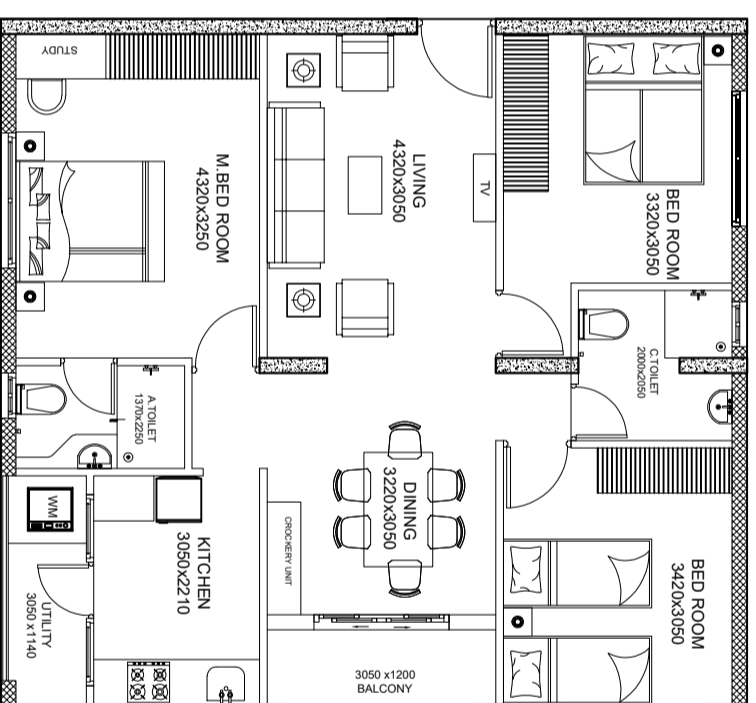

EAST FACING
FLAT - A1, A2

AREA : 1250 SFT

WEST FACING
FLAT - A13, A14

AREA : 1250 SFT

EAST FACING
FLAT - A3

AREA : 1250 SFT

WEST FACING
FLAT - A12

AREA : 1250 SFT

KEY PLAN

Description		Direction		Owners & Developers :		Date :		Promoted by	
I & II FLOOR PLAN		N		Satyavani Homes		20.08.18		Modi Properties, Pvt. Ltd	
				Project Name & Phase :		Prepared By :		Ar. Rahul	
				EAST SIDE RESIDENCY, Annojiguda		Approved By :		Soham Modi	
						Scale :		N.T.S	
								Phone:+91-40-66335551	