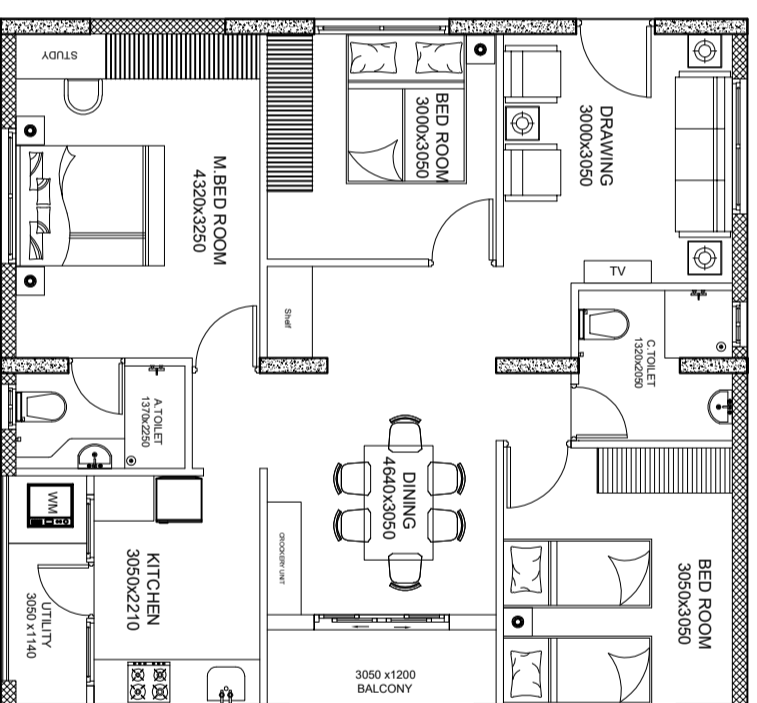

EAST FACING
FLAT - A1, A2

AREA : 1250 SFT

WEST FACING
FLAT - A13, A14

AREA : 1250 SFT

EAST FACING
FLAT - A3

AREA : 1250 SFT

WEST FACING
FLAT - A12

AREA : 1250 SFT

KEY PLAN

Description		Direction		Owners & Developers :		Date :		Promoted by	
I & II FLOOR PLAN		N		Satyavani Homes		20.08.18		Modi Properties, Pvt. Ltd	
				Project Name & Phase :		Prepared By :		Ar. Rahul	
				EAST SIDE RESIDENCY, Annojiguda		Approved By :		Soham Modi	
						Scale :		N.T.S	
								Phone:+91-40-66335551	