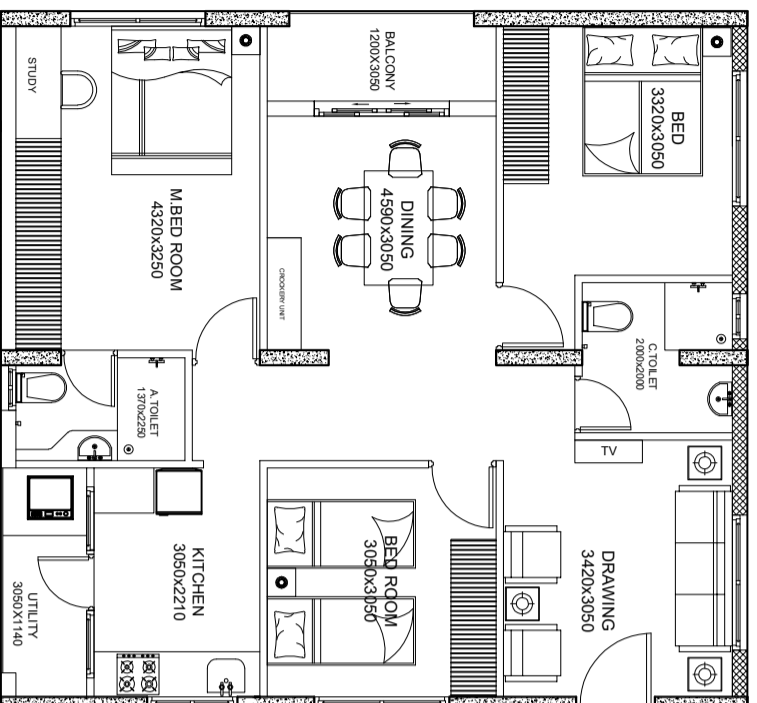

EAST FACING
FLAT - A1, A2

AREA : 1250 SFT

WEST FACING
FLAT - A13, A14

AREA : 1250 SFT

EAST FACING
FLAT - A3

AREA : 1250 SFT

WEST FACING
FLAT - A12

AREA : 1250 SFT

KEY PLAN

Description		Direction		Owners & Developers :		Date :		Promoted by	
I & II FLOOR PLAN		N		Satyavani Homes		20.08.18		Modi Properties, Pvt. Ltd	
				Project Name & Phase :		Prepared By :		Ar. Rahul	
				EAST SIDE RESIDENCY, Annojiguda		Approved By :		Soham Modi	
						Scale :		N.T.S	
								Phone:+91-40-66335551	