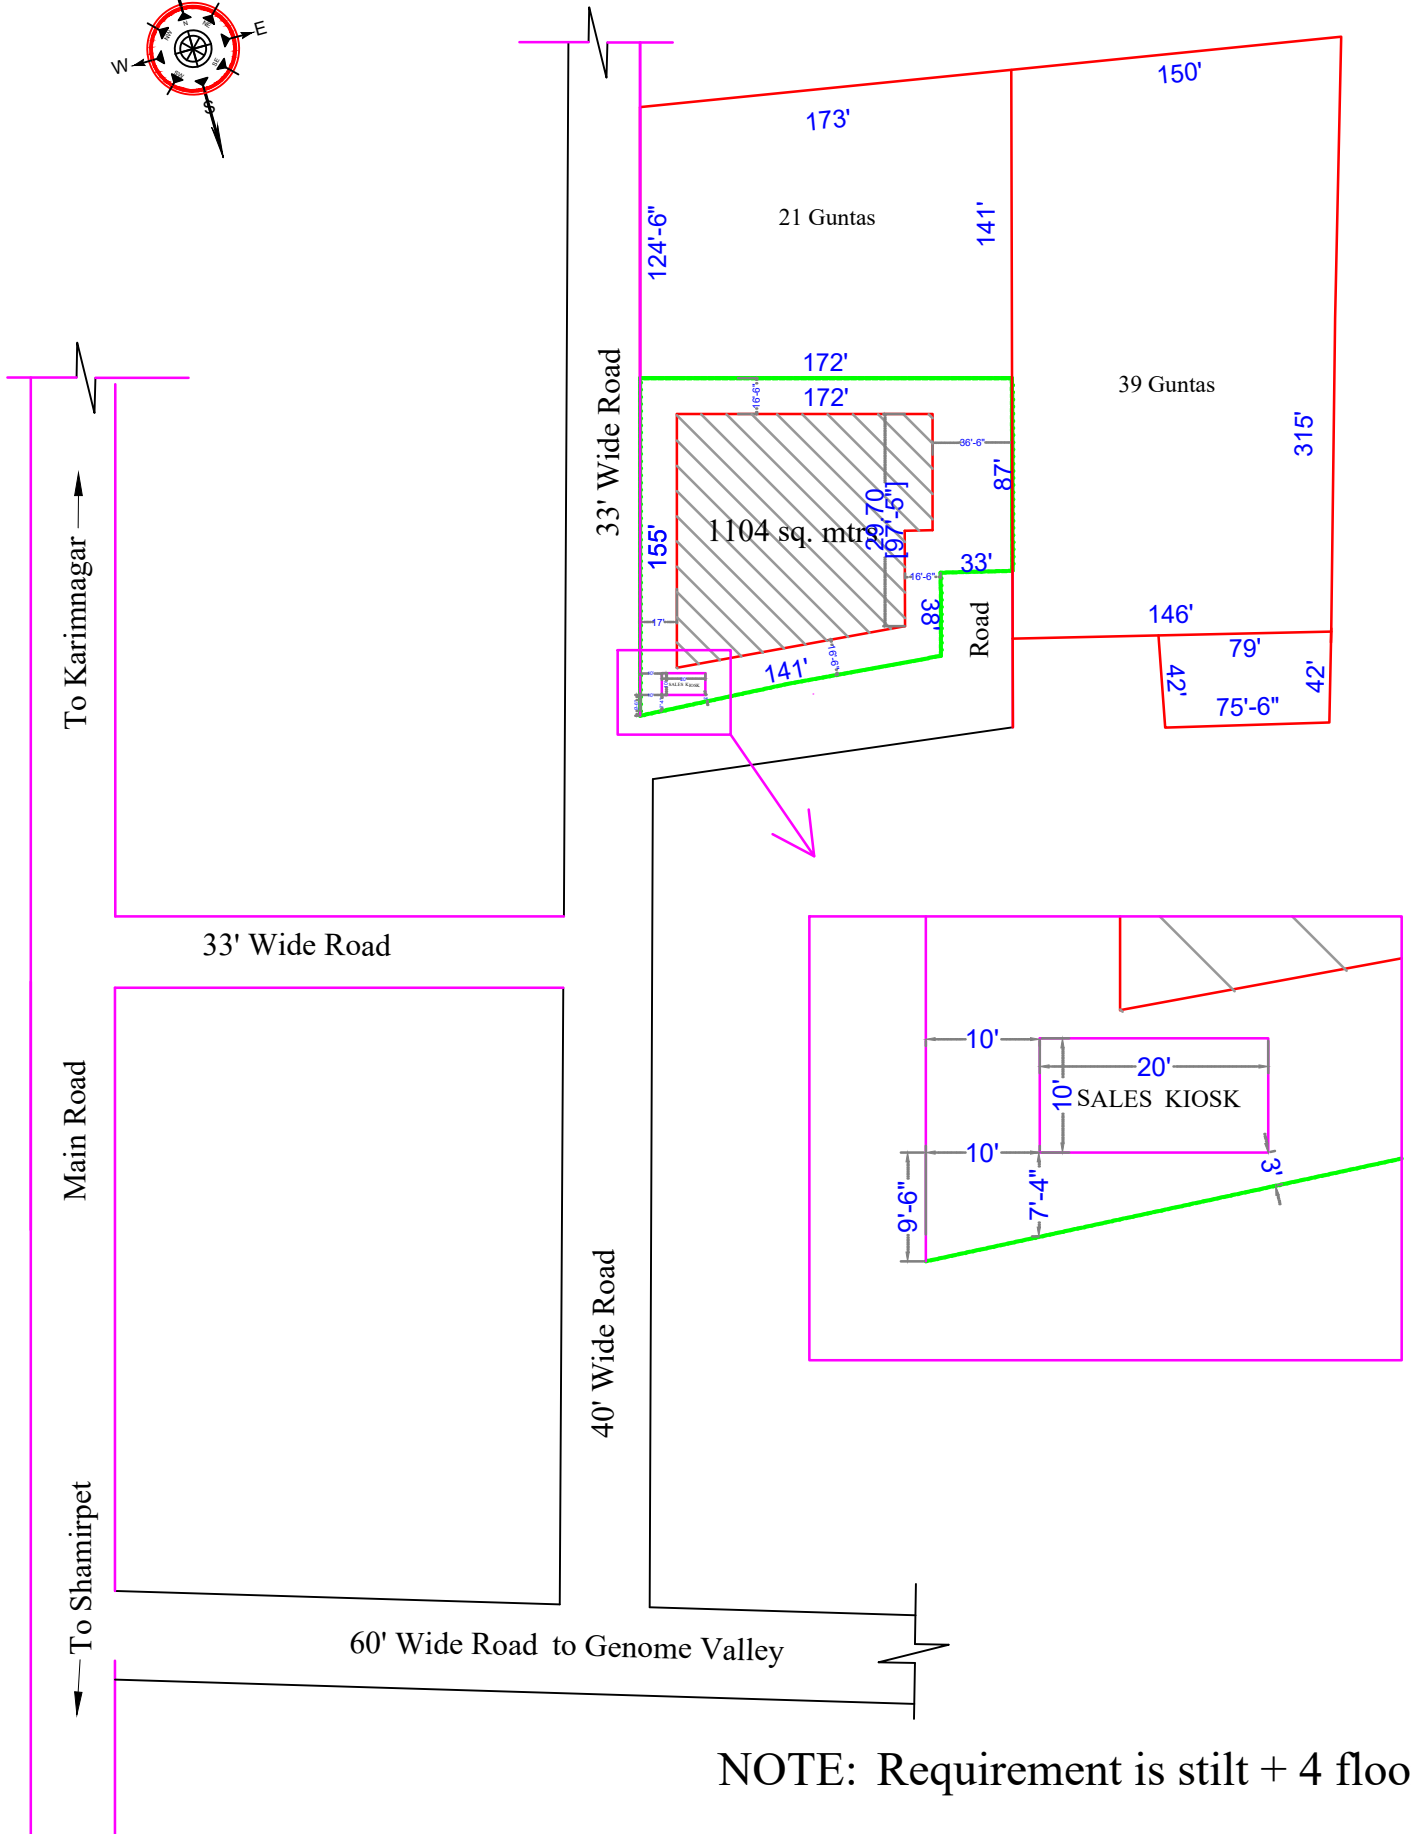

plan for MCMET Land 20 Guntas

NOTE: Requirement is stilt + 4 floors