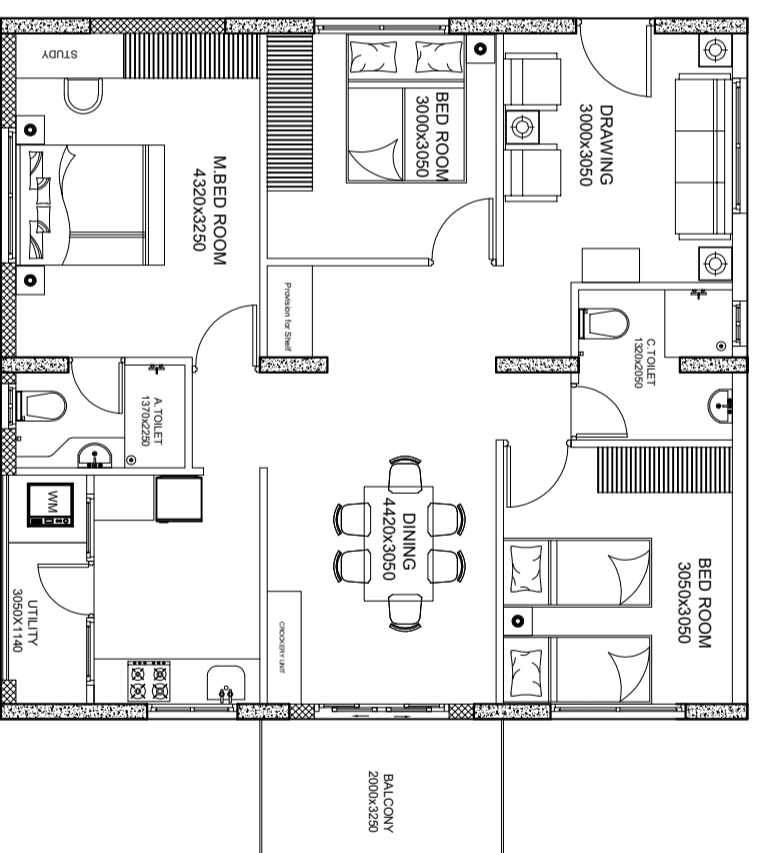

EAST FACING
FLAT - A1, A2

AREA : 1335 sqft

WEST FACING
FLAT - A13, A14

AREA : 1335 sqft

EAST FACING
FLAT - A3

AREA : 1335 sqft

WEST FACING
FLAT - A12

AREA : 1335 sqft

KEY PLAN

Description		Direction		Owners & Developers :		Date :		Promoted by	
III TO XV FLOOR PLAN		N		Satyavani Homes		20.08.18		Modi Properties ,Pvt. Ltd	
				Project Name & Phase :		Prepared By :		Ar. Rahul	
				EAST SIDE RESIDENCY, Ammoriguda		Approved By :		Soham Modi	
						Scale :		N.T.S	
								Phone:+91-40-66335551	