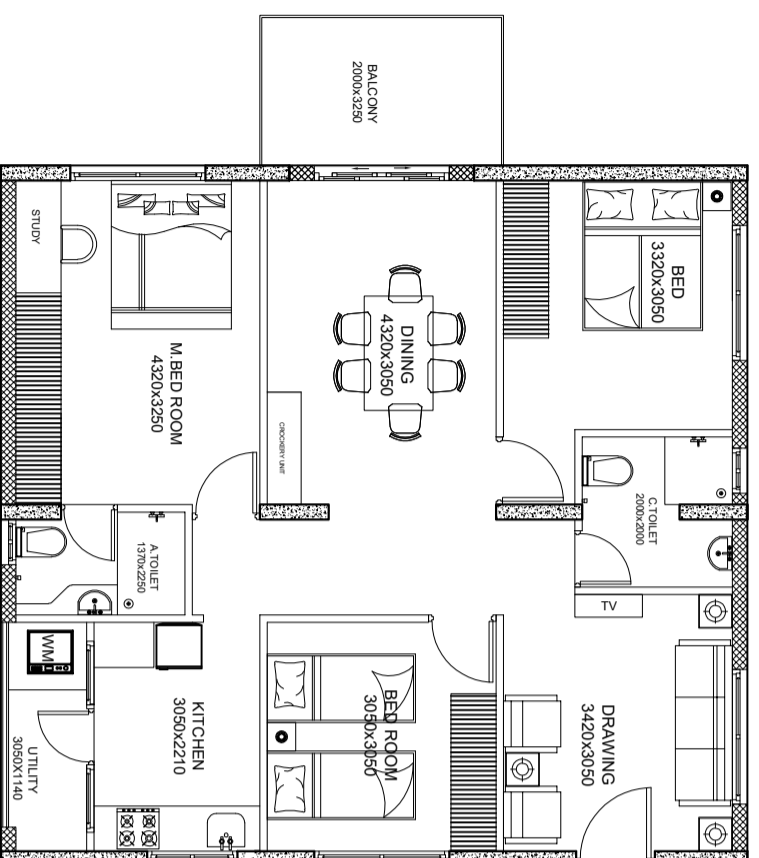

EAST FACING
FLAT - A1, A2

AREA : 1335 sqft

WEST FACING
FLAT - A13, A14

AREA : 1335 sqft

EAST FACING
FLAT - A3

AREA : 1335 sqft

WEST FACING
FLAT - A12

AREA : 1335 sqft

KEY PLAN

Description		Direction		Owners & Developers :		Date :		Promoted by	
III TO XV FLOOR PLAN		N		Satyavani Homes		20.08.18		Modi Properties ,Pvt. Ltd	
				Project Name & Phase :		Prepared By :		Ar. Rahul	
				EAST SIDE RESIDENCY, Ammoriguda		Approved By :		Soham Modi	
						Scale :		N.T.S	
								Phone:+91-40-66335551	