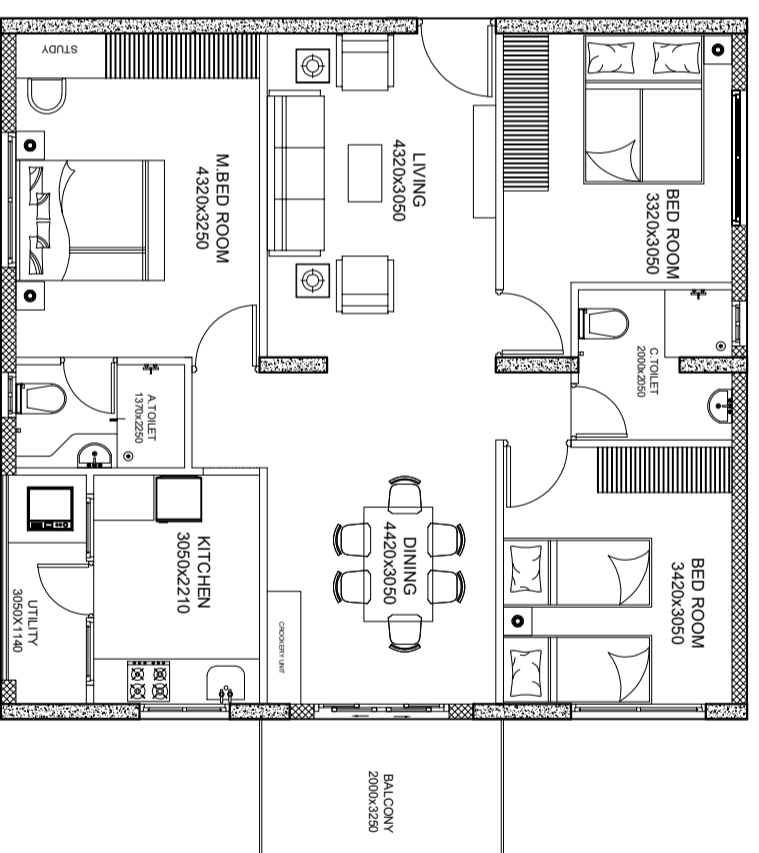

EAST FACING
FLAT - A1, A2

AREA : 1335 sqft

WEST FACING
FLAT - A13, A14

AREA : 1335 sqft

EAST FACING
FLAT - A3

AREA : 1335 sqft

WEST FACING
FLAT - A12

AREA : 1335 sqft

KEY PLAN

Description		Direction		Owners & Developers :		Date :		Promoted by	
III TO XV FLOOR PLAN		N		Satyavani Homes		20.08.18		Modi Properties ,Pvt. Ltd	
				Project Name & Phase :		Prepared By :		Ar. Rahul	
				EAST SIDE RESIDENCY, Ammoriguda		Approved By :		Soham Modi	
						Scale :		N.T.S	
								Phone:+91-40-66335551	