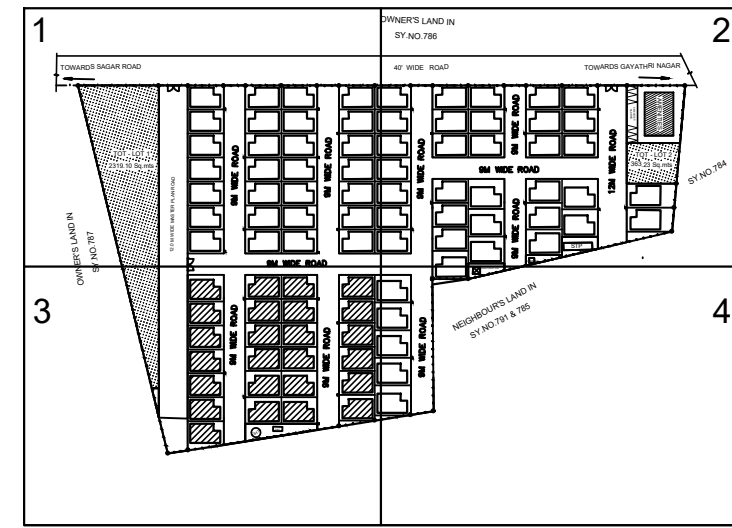

12.0 M WIDE MASTER PLAN ROAD

9M WIDE ROAD

9M WIDE ROAD

KEY-PLAN

Description	Direction	Owners & Developers :	Date :	15.12.2017	Promoted by
REVISED LAYOUT PLAN		MODI REALTY (MIRYALAGUDA) LLP	Prepared By :		Modi Properties & Investments Pvt. Ltd.
		Project Name & Phase :	Approved By :	Soham Modi	
		AYR'S CULDECHAR HOMES	Soham	N.T.S	