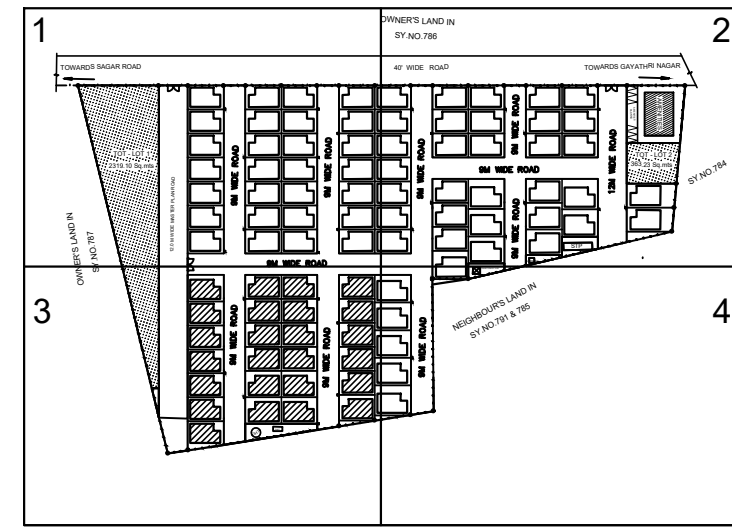

KEY-PLAN

Description	Direction	Owners & Developers :	Date :	23.01.2017	Promoted by
SITE PLAN- BOUNDRY WALL- COLUMN POSITIONS		MODI REALTY (MIRYALAGUDA) LLP	Prepared By :	Madhav Bhatt	Modi Properties & Investments Pvt. Ltd.
		Project Name & Phase :	Approved By :	Soham Modi	
		AYR'S CULMOHAR HOMES	Scale	N.T.S	Phone:+91-40-66335551