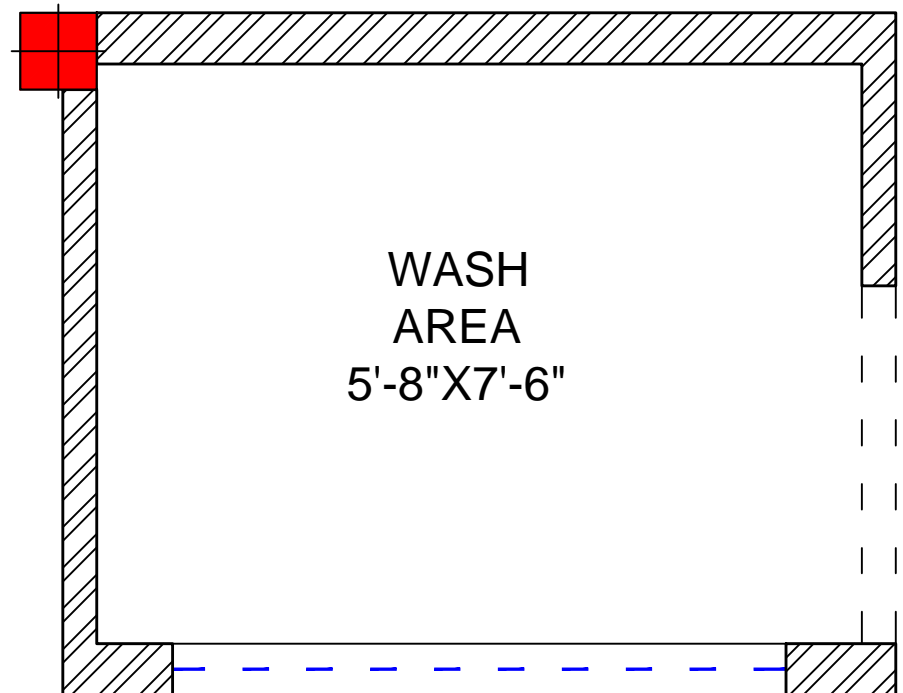

DESCRIPTION	REFERENCE
Matte Finish-ODM Marco Beige LT (300 X 600mm)	Orient Bell-2015 Wall tiles collection

PROJECT
SERENE FARMS
YENKAPALLI
HYDERABAD

CLIENT
MODI PROPERTIES

TITLE
ARCHITECTURAL DRAWING

S.No	DATE	S.No	DATE

DRAWING DETAILS
BANQUET HALL
TILE LAYOUT

Scale:	NO SCALE
Drawn by:	PRANAYA
Checked by:	AR
Date:	8-1-2018
Drawing Code:	AR-BH-WD
Sheet No:	5

INTERIOR CONSULTANTS:
ARDES
ARCHITECTS & INTERIOR DESIGNERS
7-1-212,SHIV-BAGH, AMEERPET, HYDERBAD.
040-23753316; email: mailardes@gmail.com