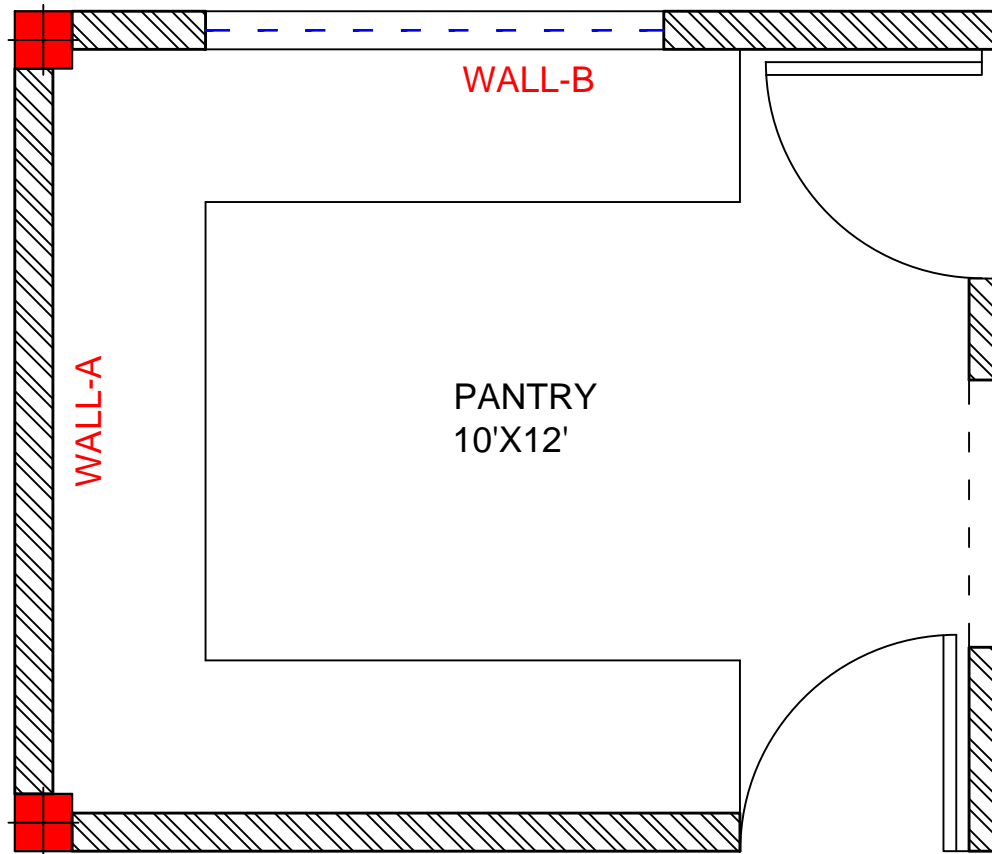

DESCRIPTION	REFERENCE
Glossy Finish-ODH Altra Ivory Mosaic HL (300 X 600mm)	Orient Bell-2015 Wall tiles collection