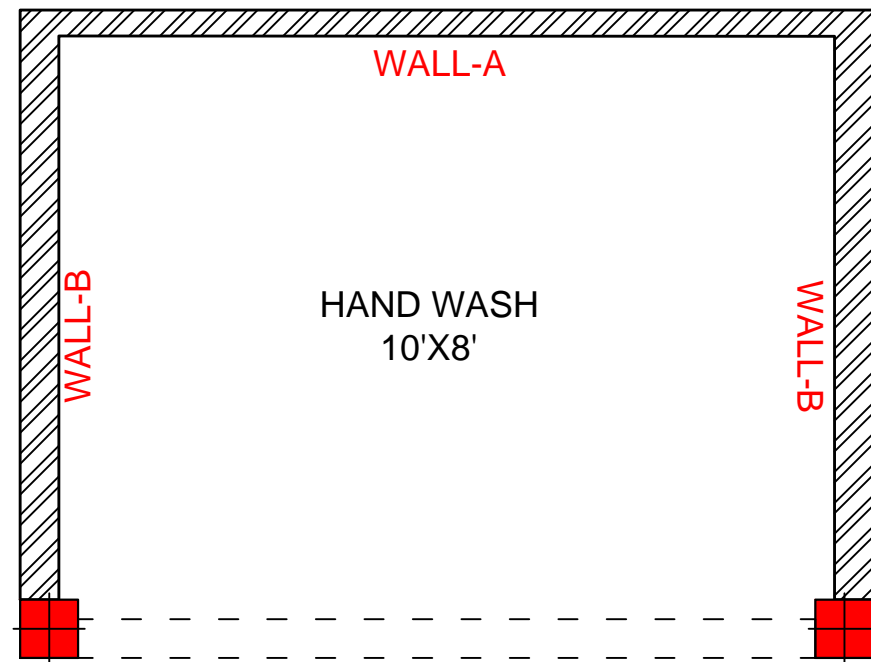

INTERIOR CONSULTANTS:
ARDES
 ARCHITECTS & INTERIOR DESIGNERS
 7-1-212,SHIV-BAGH, AMEERPET, HYDERABAD.
 040-23753316; email: mailardes@gmail.com

ROOM	DESCRIPTION	REFERENCE
BANQUET HALL	Canto Series-Canto Coffee (800mm X 800mm)	Orient Bell-2016 Floor tiles collection
	Canto Series-Canto Beige (800mm X 800mm)	Orient Bell-2016 Floor tiles collection
STORE, VERENDAH, HANDWASH, WASH AREA	Mattee Finish- ODM Marco Beige LT FL(300mm X 300mm)	Orient Bell-2015 Wall tiles collection
PANTRY	ODP Ajax Sandune(600mm X 600mm)	Orient Bell-2016 Floor tiles collection