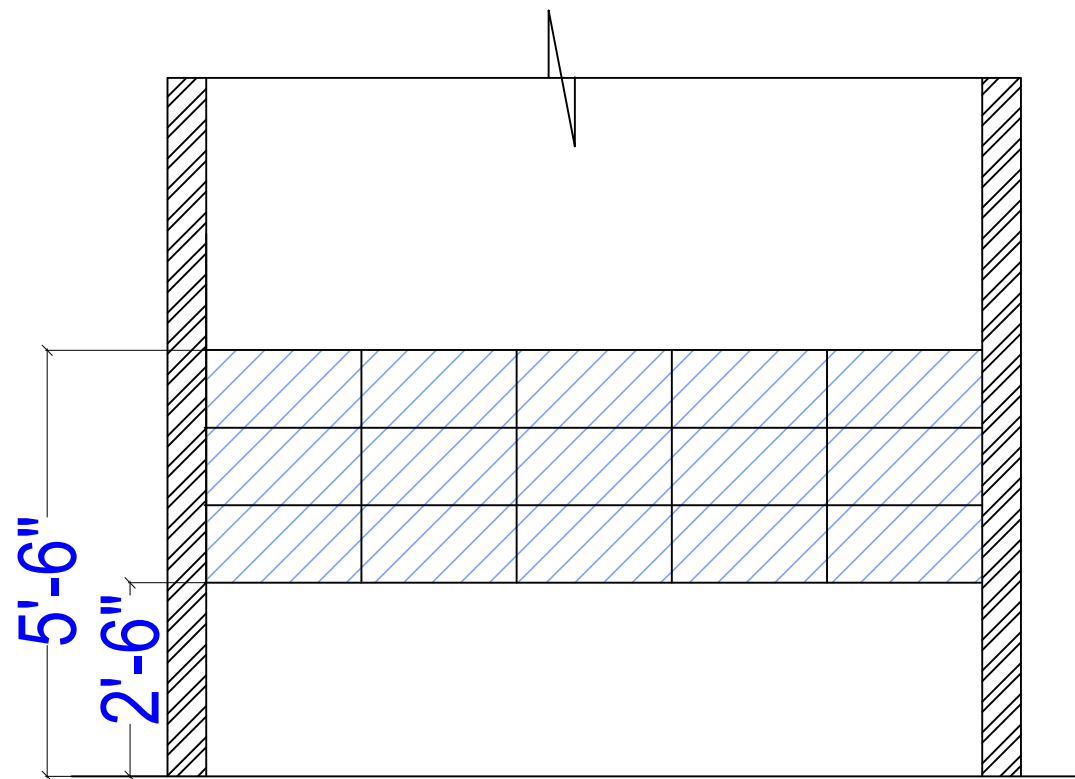

DESCRIPTION	REFERENCE
Matte Finish-ODM Autumn Leaves LT (300 X 600mm)	Orient Bell-2015 Wall tiles collection
Matte Finish-ODM Marco Beige LT (300 X 600mm)	Orient Bell-2015 Wall tiles collection

WALL-A

HANDWASH- WALL TILE

PROJECT
SERENE FARMS
YENKAPALLI
HYDERABAD

CLIENT
MODI PROPERTIES

TITLE
ARCHITECTURAL DRAWING

S.No	DATE	S.No	DATE

DRAWING DETAILS
BANQUET HALL
TILE LAYOUT

Scale:	NO SCALE
Drawn by:	PRANAYA
Checked by:	AR
Date:	8-1-2018
Drawing Code:	AR-BH-WD
Sheet No:	3

INTERIOR CONSULTANTS:
ARDES
ARCHITECTS & INTERIOR DESIGNERS
7-1-212,SHIV-BAGH, AMEERPET, HYDERBAD.
040-23753316; email: mailardes@gmail.com