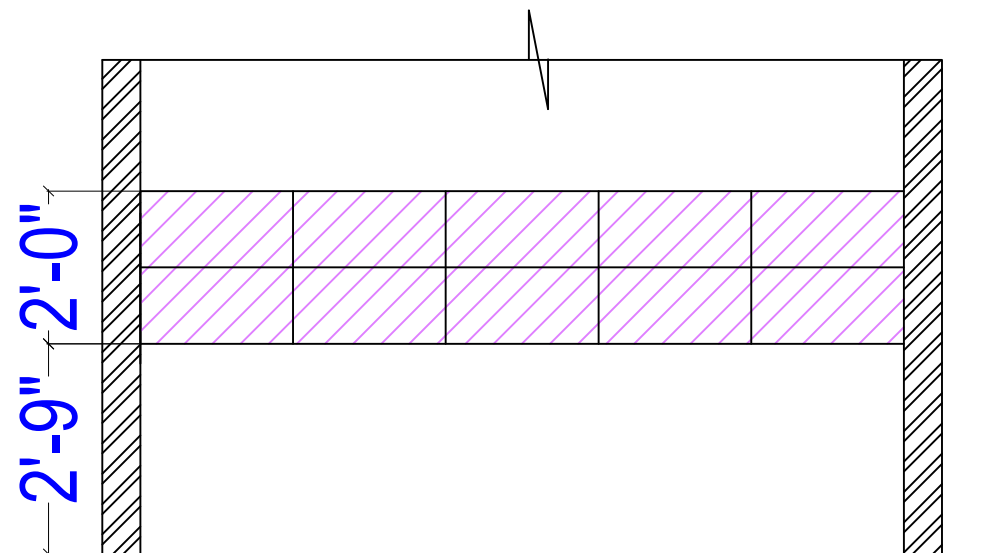

DESCRIPTION	REFERENCE
Glossy Finish-ODH Altra Ivory Mosaic HL (300 X 600mm)	Orient Bell-2015 Wall tiles collection

WALL-A

PANTRY- WALL TILE

PROJECT
SERENE FARMS
YENKAPALLI
HYDERABAD

CLIENT
MODI PROPERTIES

TITLE
ARCHITECTURAL DRAWING

S.No	DATE	S.No	DATE

DRAWING DETAILS
BANQUET HALL
TILE LAYOUT

Scale:	NO SCALE
Drawn by:	PRANAYA
Checked by:	AR
Date:	8-1-2018
Drawing Code:	AR-BH-WD
Sheet No:	4

INTERIOR CONSULTANTS:
ARDES
ARCHITECTS & INTERIOR DESIGNERS
7-1-212,SHIV-BAGH, AMEERPET, HYDERBAD.
040-23753316; email: mailardes@gmail.com