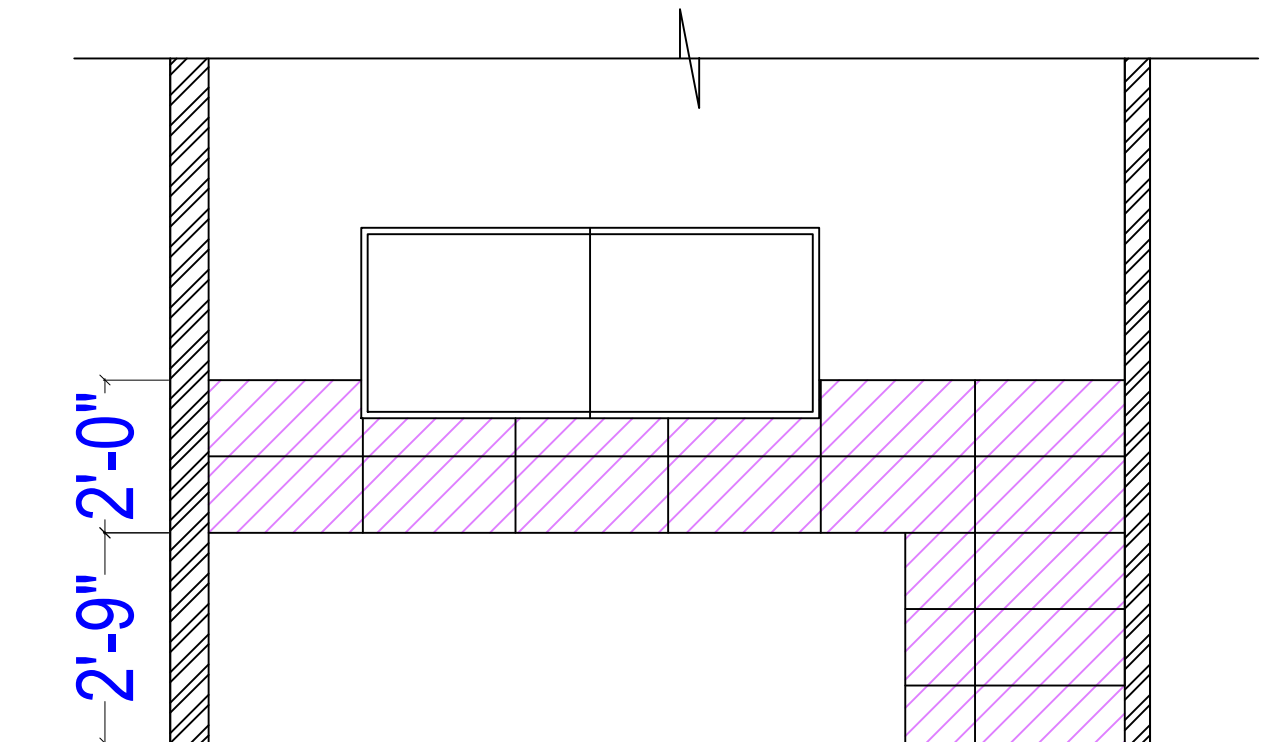

WALL-B

PANTRY- WALL TILE

PROJECT
SERENE FARMS
YENKAPALLI
HYDERABAD

CLIENT
MODI PROPERTIES

TITLE
ARCHITECTURAL DRAWING

S.No	DATE	S.No	DATE

DRAWING DETAILS
BANQUET HALL
TILE LAYOUT

Scale:	NO SCALE
Drawn by:	PRANAYA
Checked by:	AR
Date:	8-1-2018
Drawing Code:	AR-BH-WD
Sheet No:	4

INTERIOR CONSULTANTS:
ARDES
ARCHITECTS & INTERIOR DESIGNERS
7-1-212,SHIV-BAGH, AMEERPET, HYDERBAD.
040-23753316; email: mailardes@gmail.com