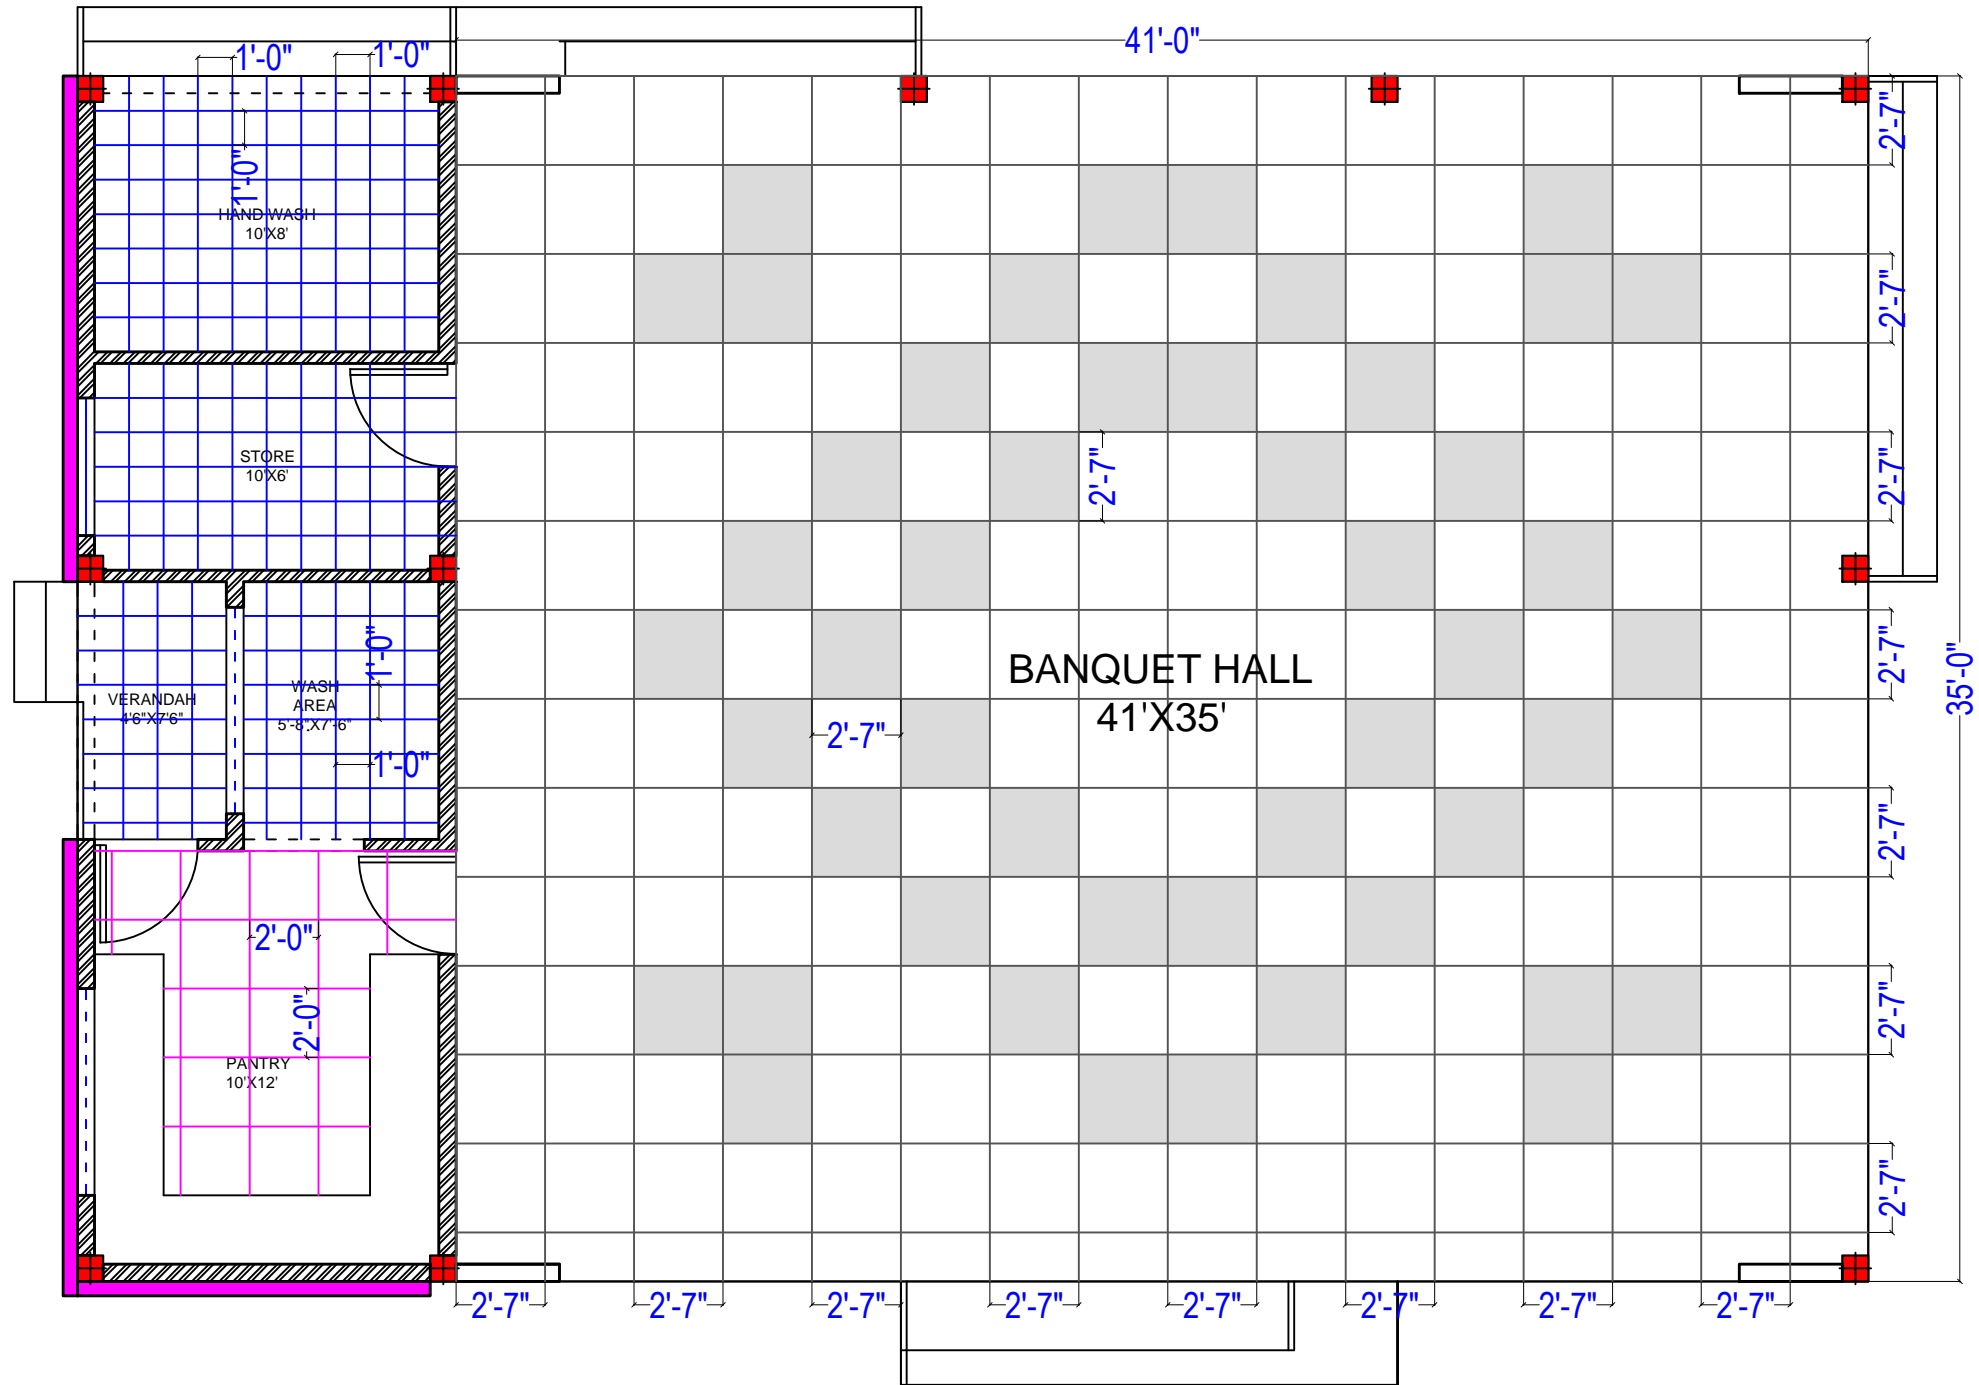

OPTION 2

PROJECT
SERENE FARMS
YENKAPALLI
HYDERABAD

CLIENT
MODI PROPERTIES

TITLE
ARCHITECTURAL DRAWING

S.No	DATE	S.No	DATE

DRAWING DETAILS
BANQUET HALL
FLOORING LAYOUT

Scale: NO SCALE
Drawn by: PRANAYA
Checked by: AR
Date: 8-1-2018
Drawing Code: AR-BH-WD
Sheet No: 2

INTERIOR CONSULTANTS:
ARDES
ARCHITECTS & INTERIOR DESIGNERS
7-1-212,SHIV-BAGH, AMEERPET, HYDERABAD.
040-23753316; email: mailardes@gmail.com

ROOM	DESCRIPTION	REFERENCE
BANQUET HALL	Canto Series-Canto Coffee (800mm X 800mm)	Orient Bell-2016 Floor tiles collection
	Canto Series-Canto Beige (800mm X 800mm)	Orient Bell-2016 Floor tiles collection
STORE, VERENDAH, HANDWASH, WASH AREA	Mattee Finish- ODM Marco Beige LT FL(300mm X 300mm)	Orient Bell-2015 Wall tiles collection
PANTRY	ODP Ajax Sandune(600mm X 600mm)	Orient Bell-2016 Floor tiles collection