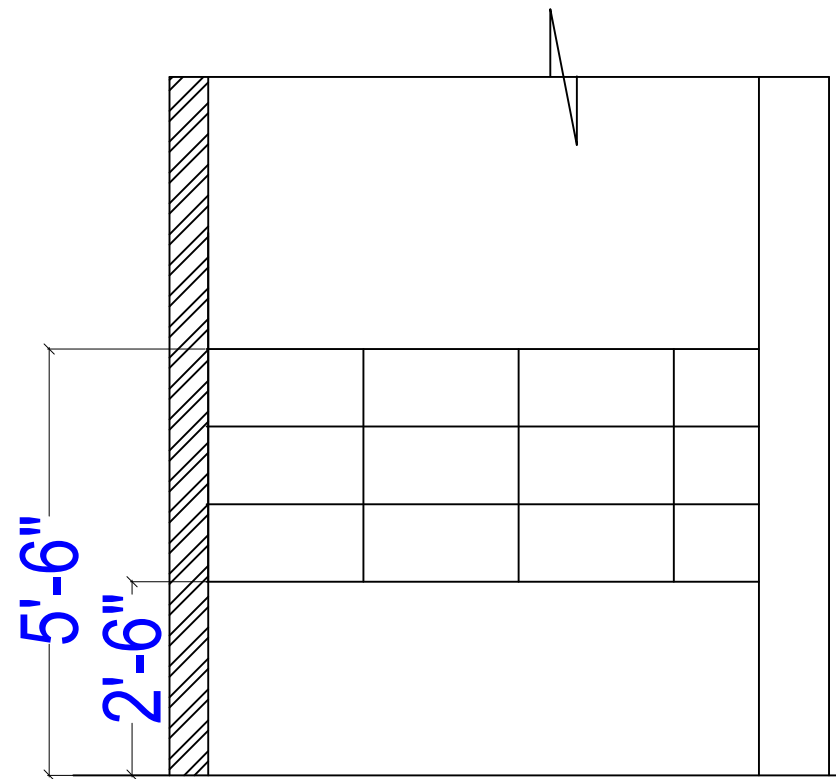

WALL-B

HANDWASH- WALL TILE

PROJECT
SERENE FARMS
YENKAPALLI
HYDERABAD

CLIENT
MODI PROPERTIES

TITLE
ARCHITECTURAL DRAWING

S.No	DATE	S.No	DATE

DRAWING DETAILS
BANQUET HALL
TILE LAYOUT

Scale:	NO SCALE
Drawn by:	PRANAYA
Checked by:	AR
Date:	8-1-2018
Drawing Code:	AR-BH-WD
Sheet No:	3

INTERIOR CONSULTANTS:
ARDES
ARCHITECTS & INTERIOR DESIGNERS
7-1-212,SHIV-BAGH, AMEERPET, HYDERBAD.
040-23753316; email: mailardes@gmail.com