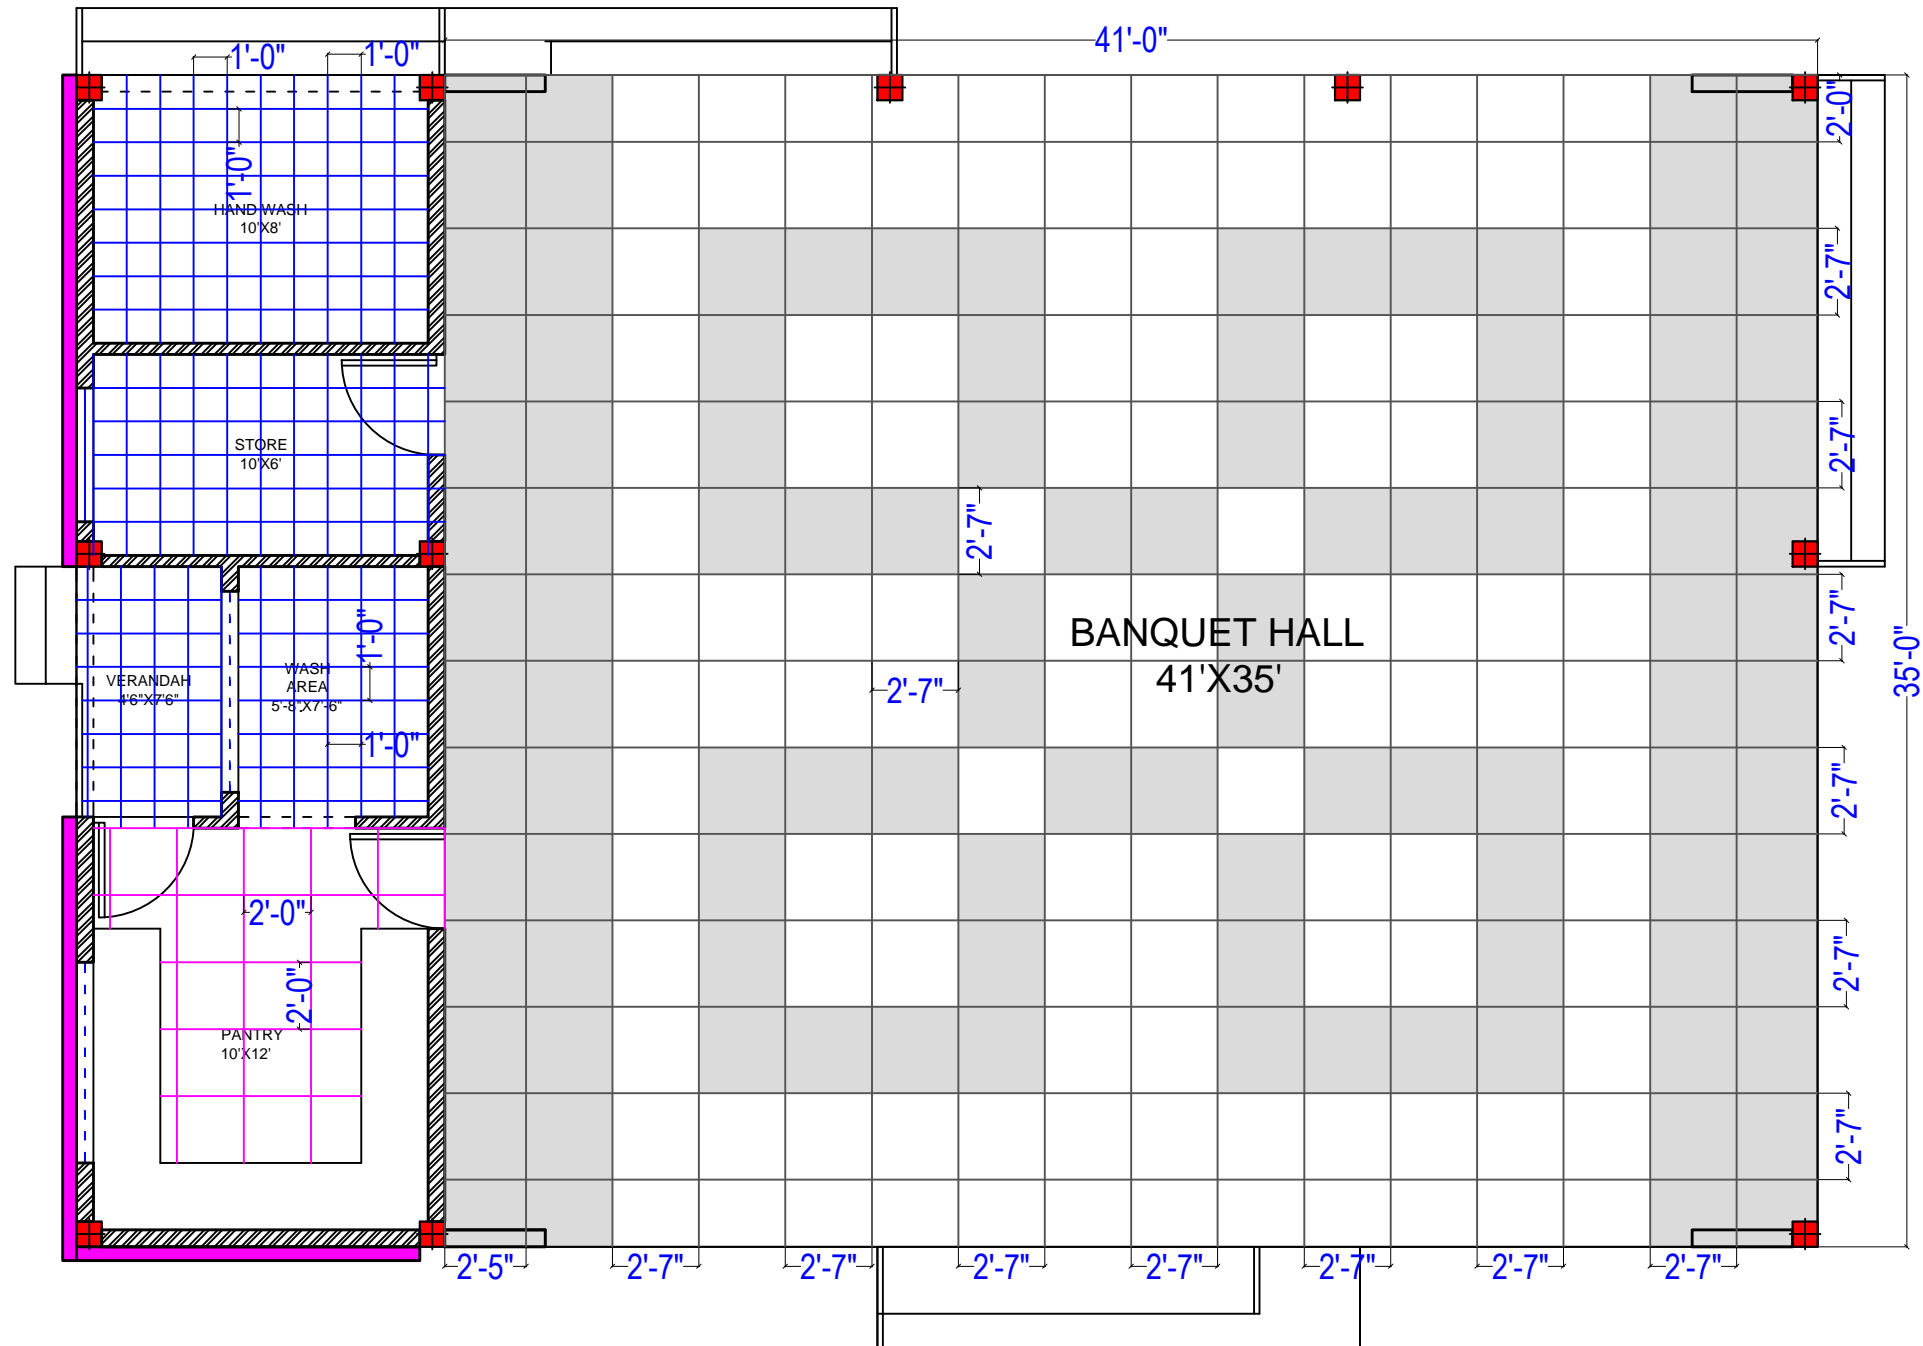

OPTION 1

PROJECT
SERENE FARMS
YENKAPALLI
HYDERABAD

CLIENT
MODI PROPERTIES

TITLE
ARCHITECTURAL DRAWING

S.No	DATE	S.No	DATE

DRAWING DETAILS
BANQUET HALL
FLOORING LAYOUT

Scale:	NO SCALE
Drawn by:	PRANAYA
Checked by:	AR
Date:	08-1-2018
Drawing Code:	AR-BH-WD
Sheet No:	1