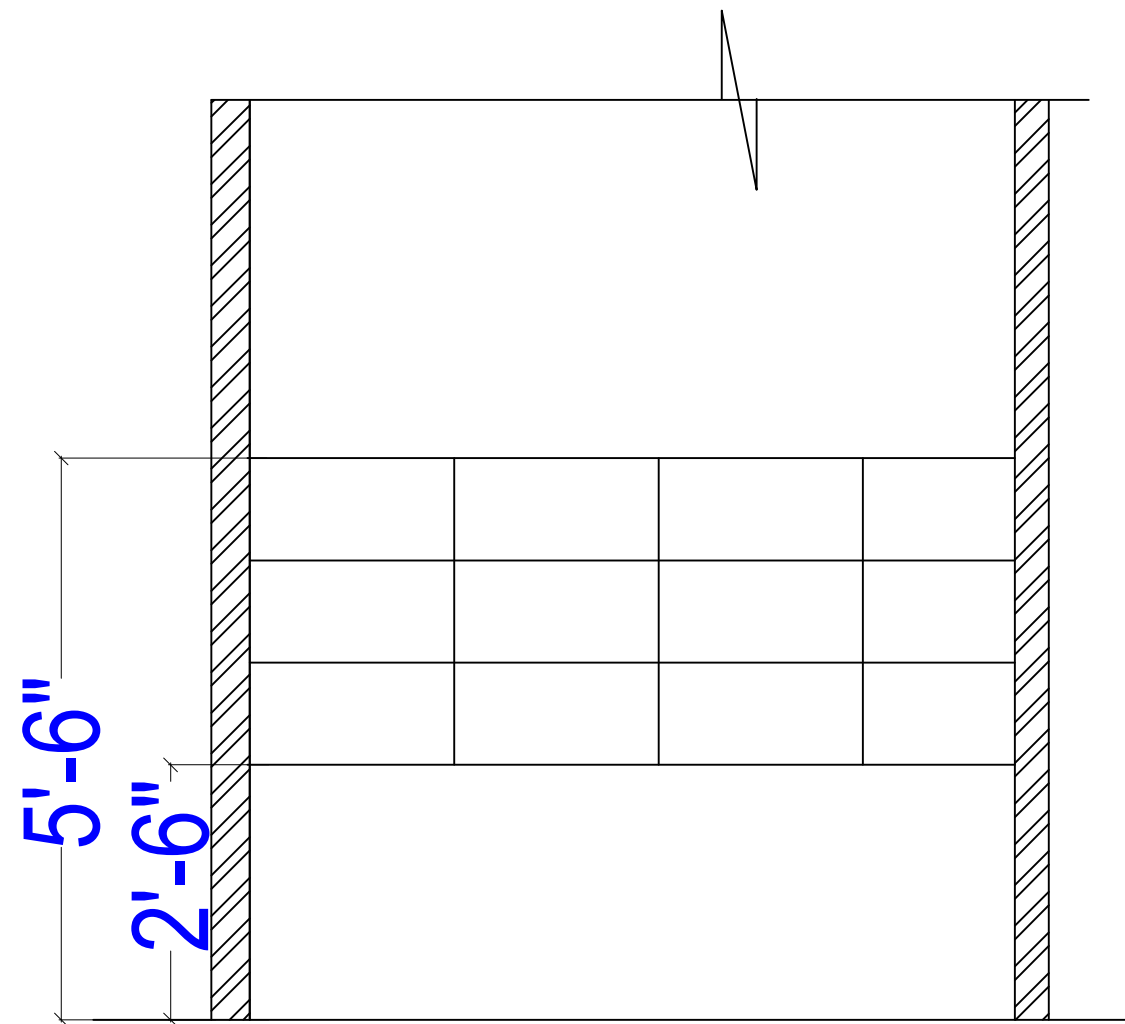

TITLE
 ARCHITECTURAL DRAWING

S.No	DATE	S.No	DATE

DRAWING DETAILS
 BANQUET HALL
 TILE LAYOUT

Scale:	NO SCALE
Drawn by:	PRANAYA
Checked by:	AR
Date:	8-1-2018
Drawing Code:	AR-BH-WD
Sheet No:	4

INTERIOR CONSULTANTS:
ARDES
 ARCHITECTS & INTERIOR DESIGNERS
 7-1-212,SHIV-BAGH, AMEERPET, HYDERBAD.
 040-23753316; email: mailardes@gmail.com