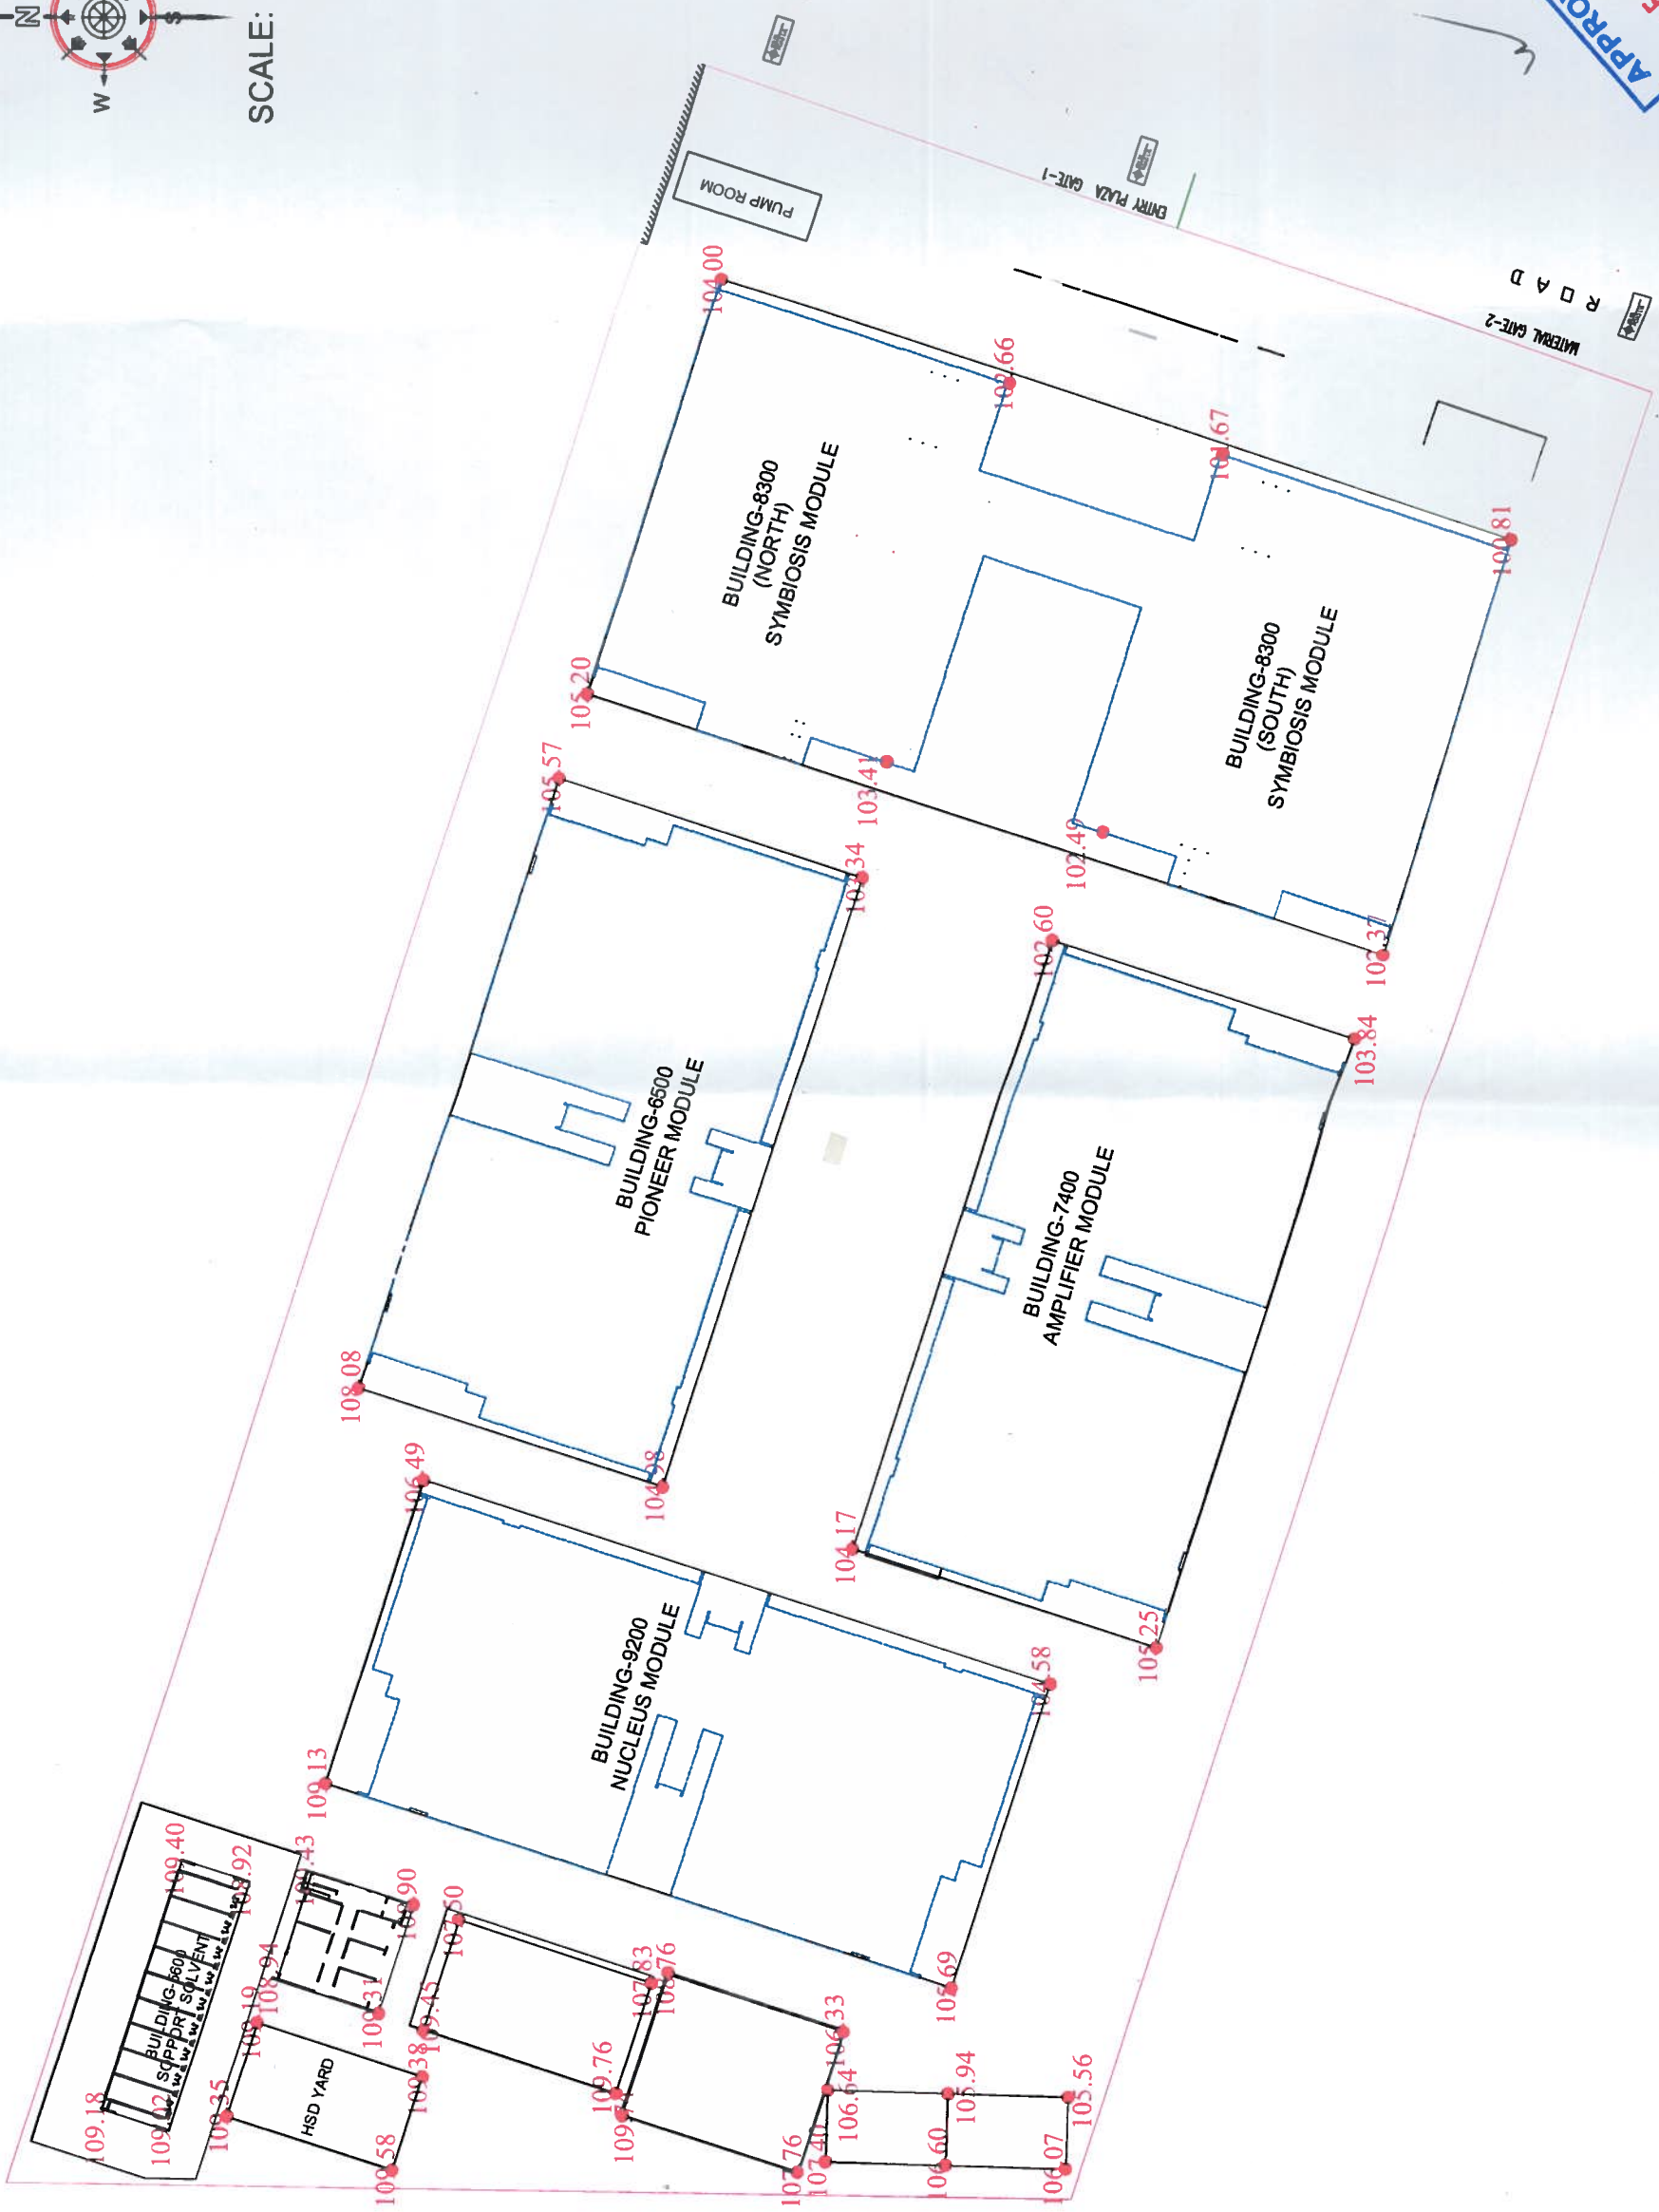

LOCATION MAP SHOWING THE SY. NO: 230 to 243, SITUATED AT GENOME VALLEY
TURKAPALLY(V) & SHAMIRPET (M),RANGA REDDY DIST.

SCALE: 1:1000

APPROVED BY
15 MAR 2019
SOHAIL MOJJI
MANAGING DIRECTOR