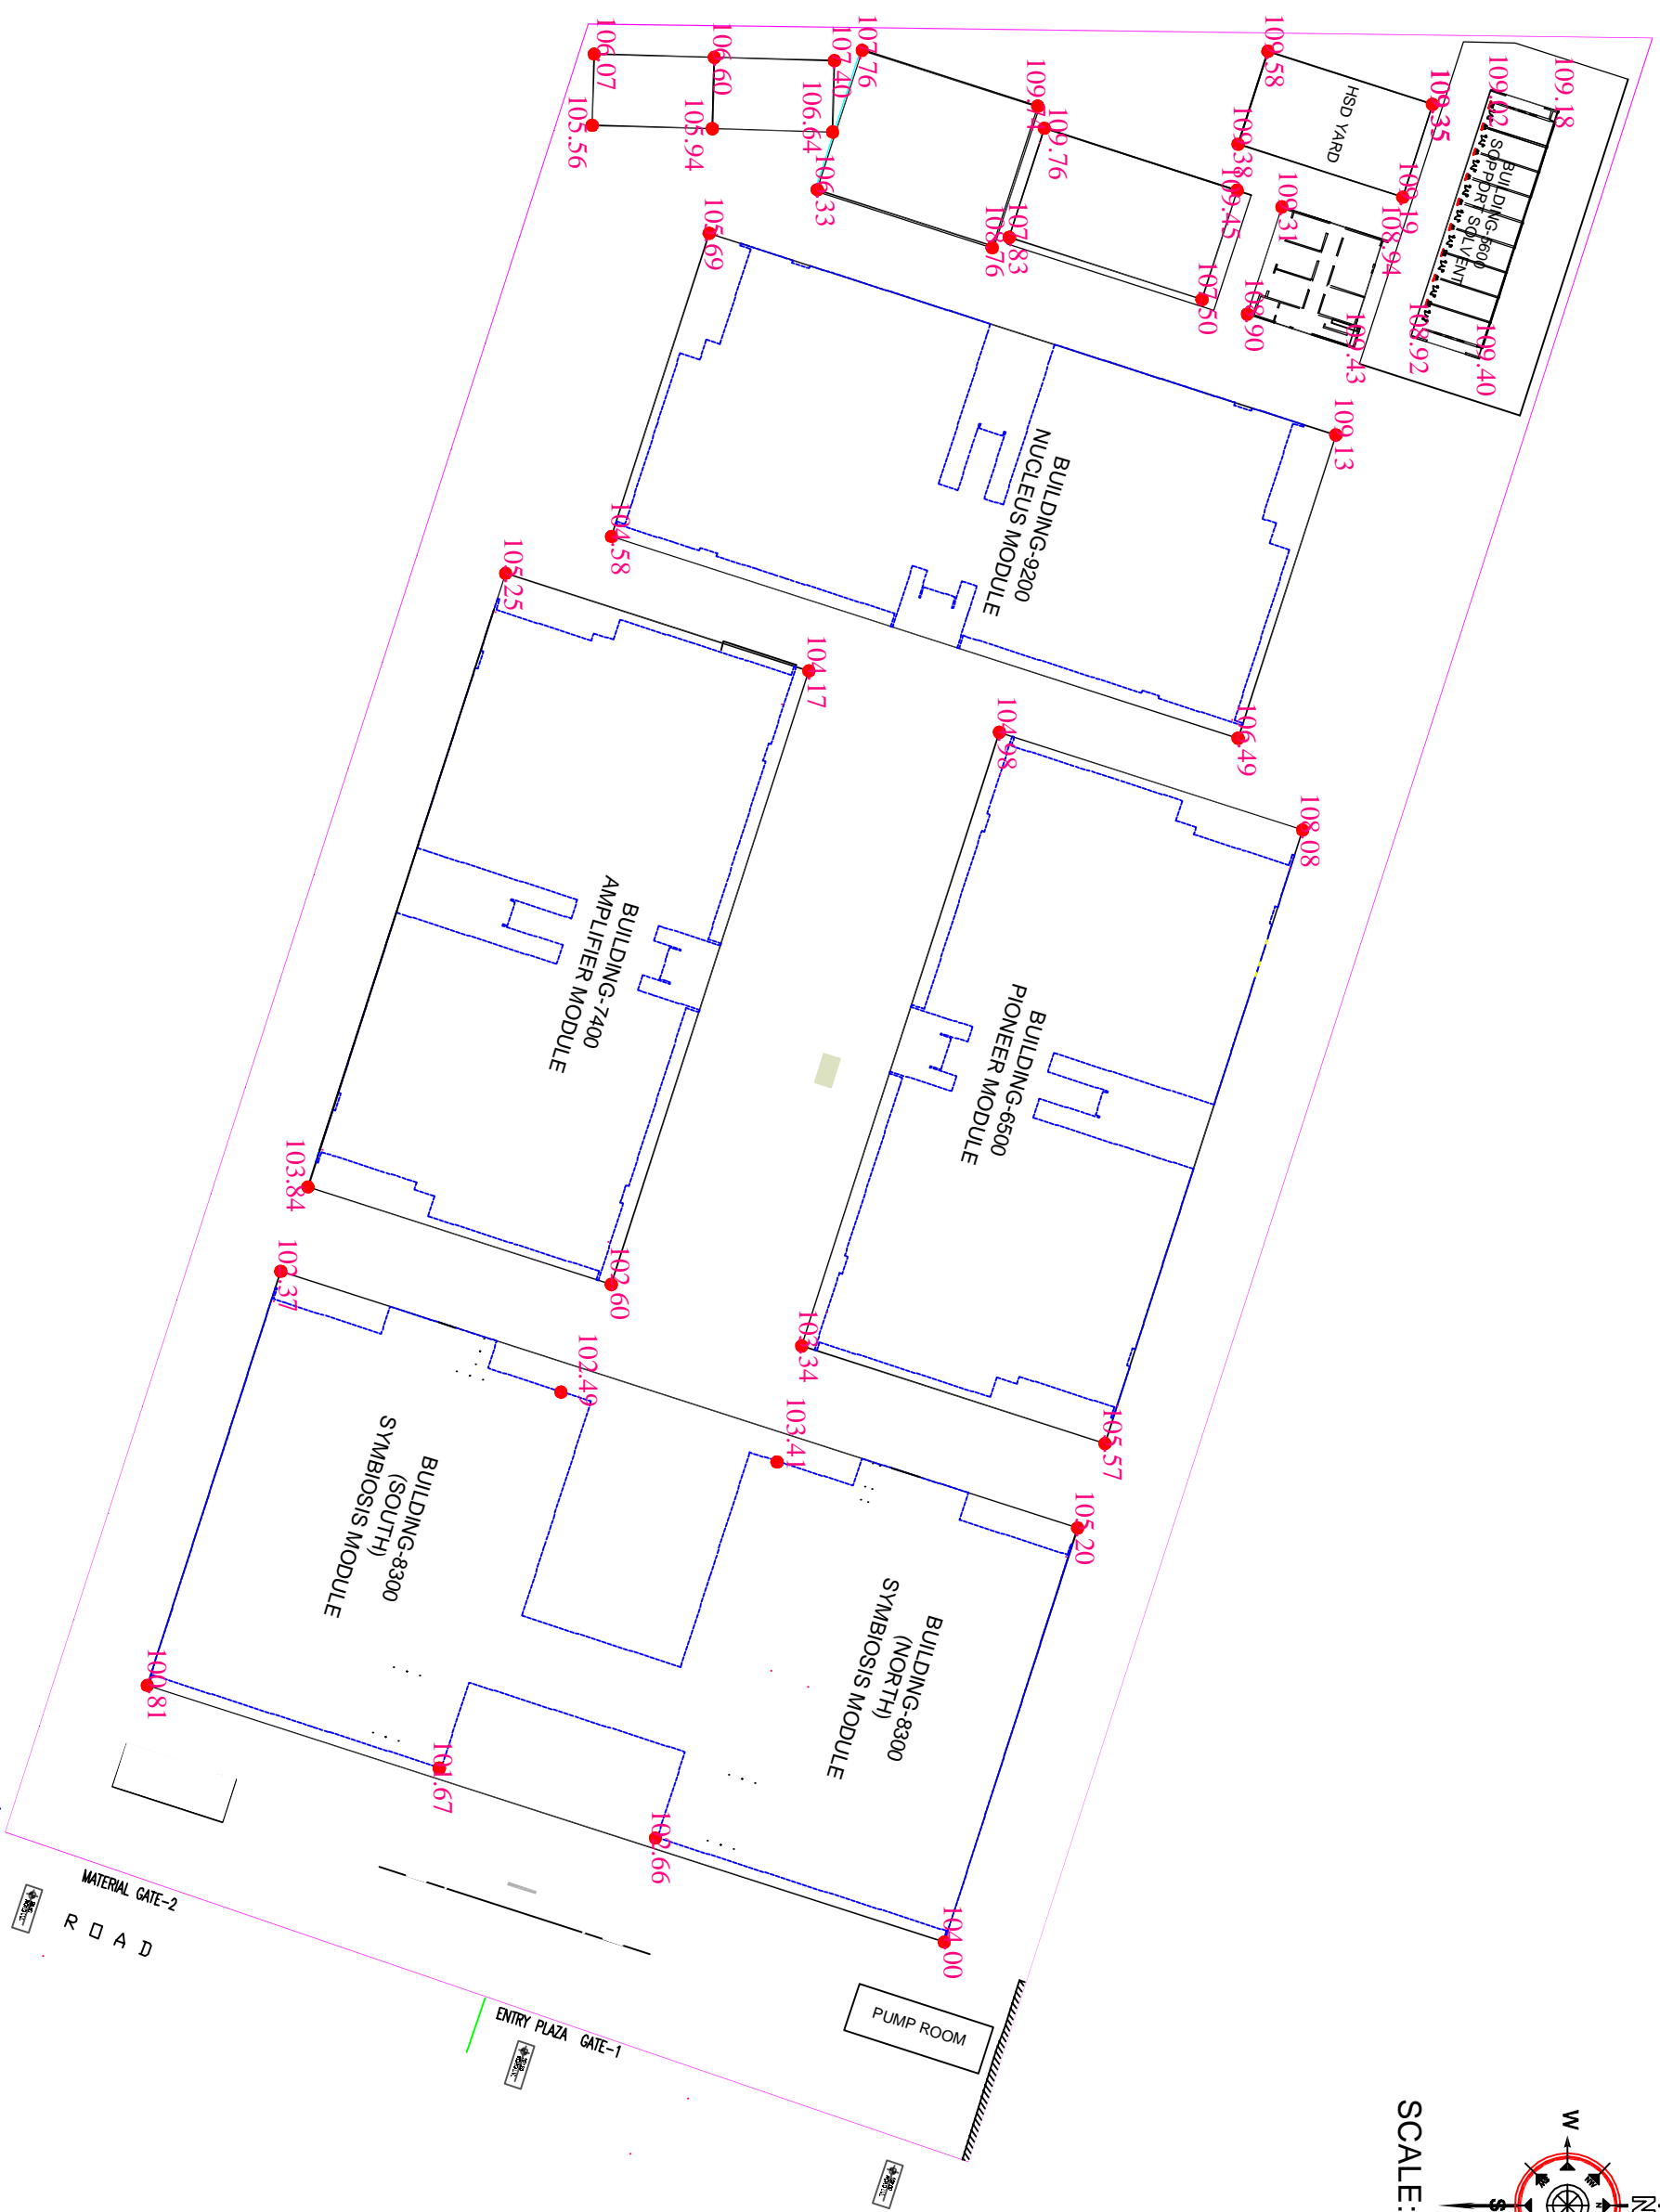

LOCATION MAP SHOWING THE SY. NO: 230 to 243, SITUATED AT GENOME VALLEY  
TURKAPALLY(V) & SHAMIRPET (M),RANGA REDDY DIST.

SCALE: 1:1000