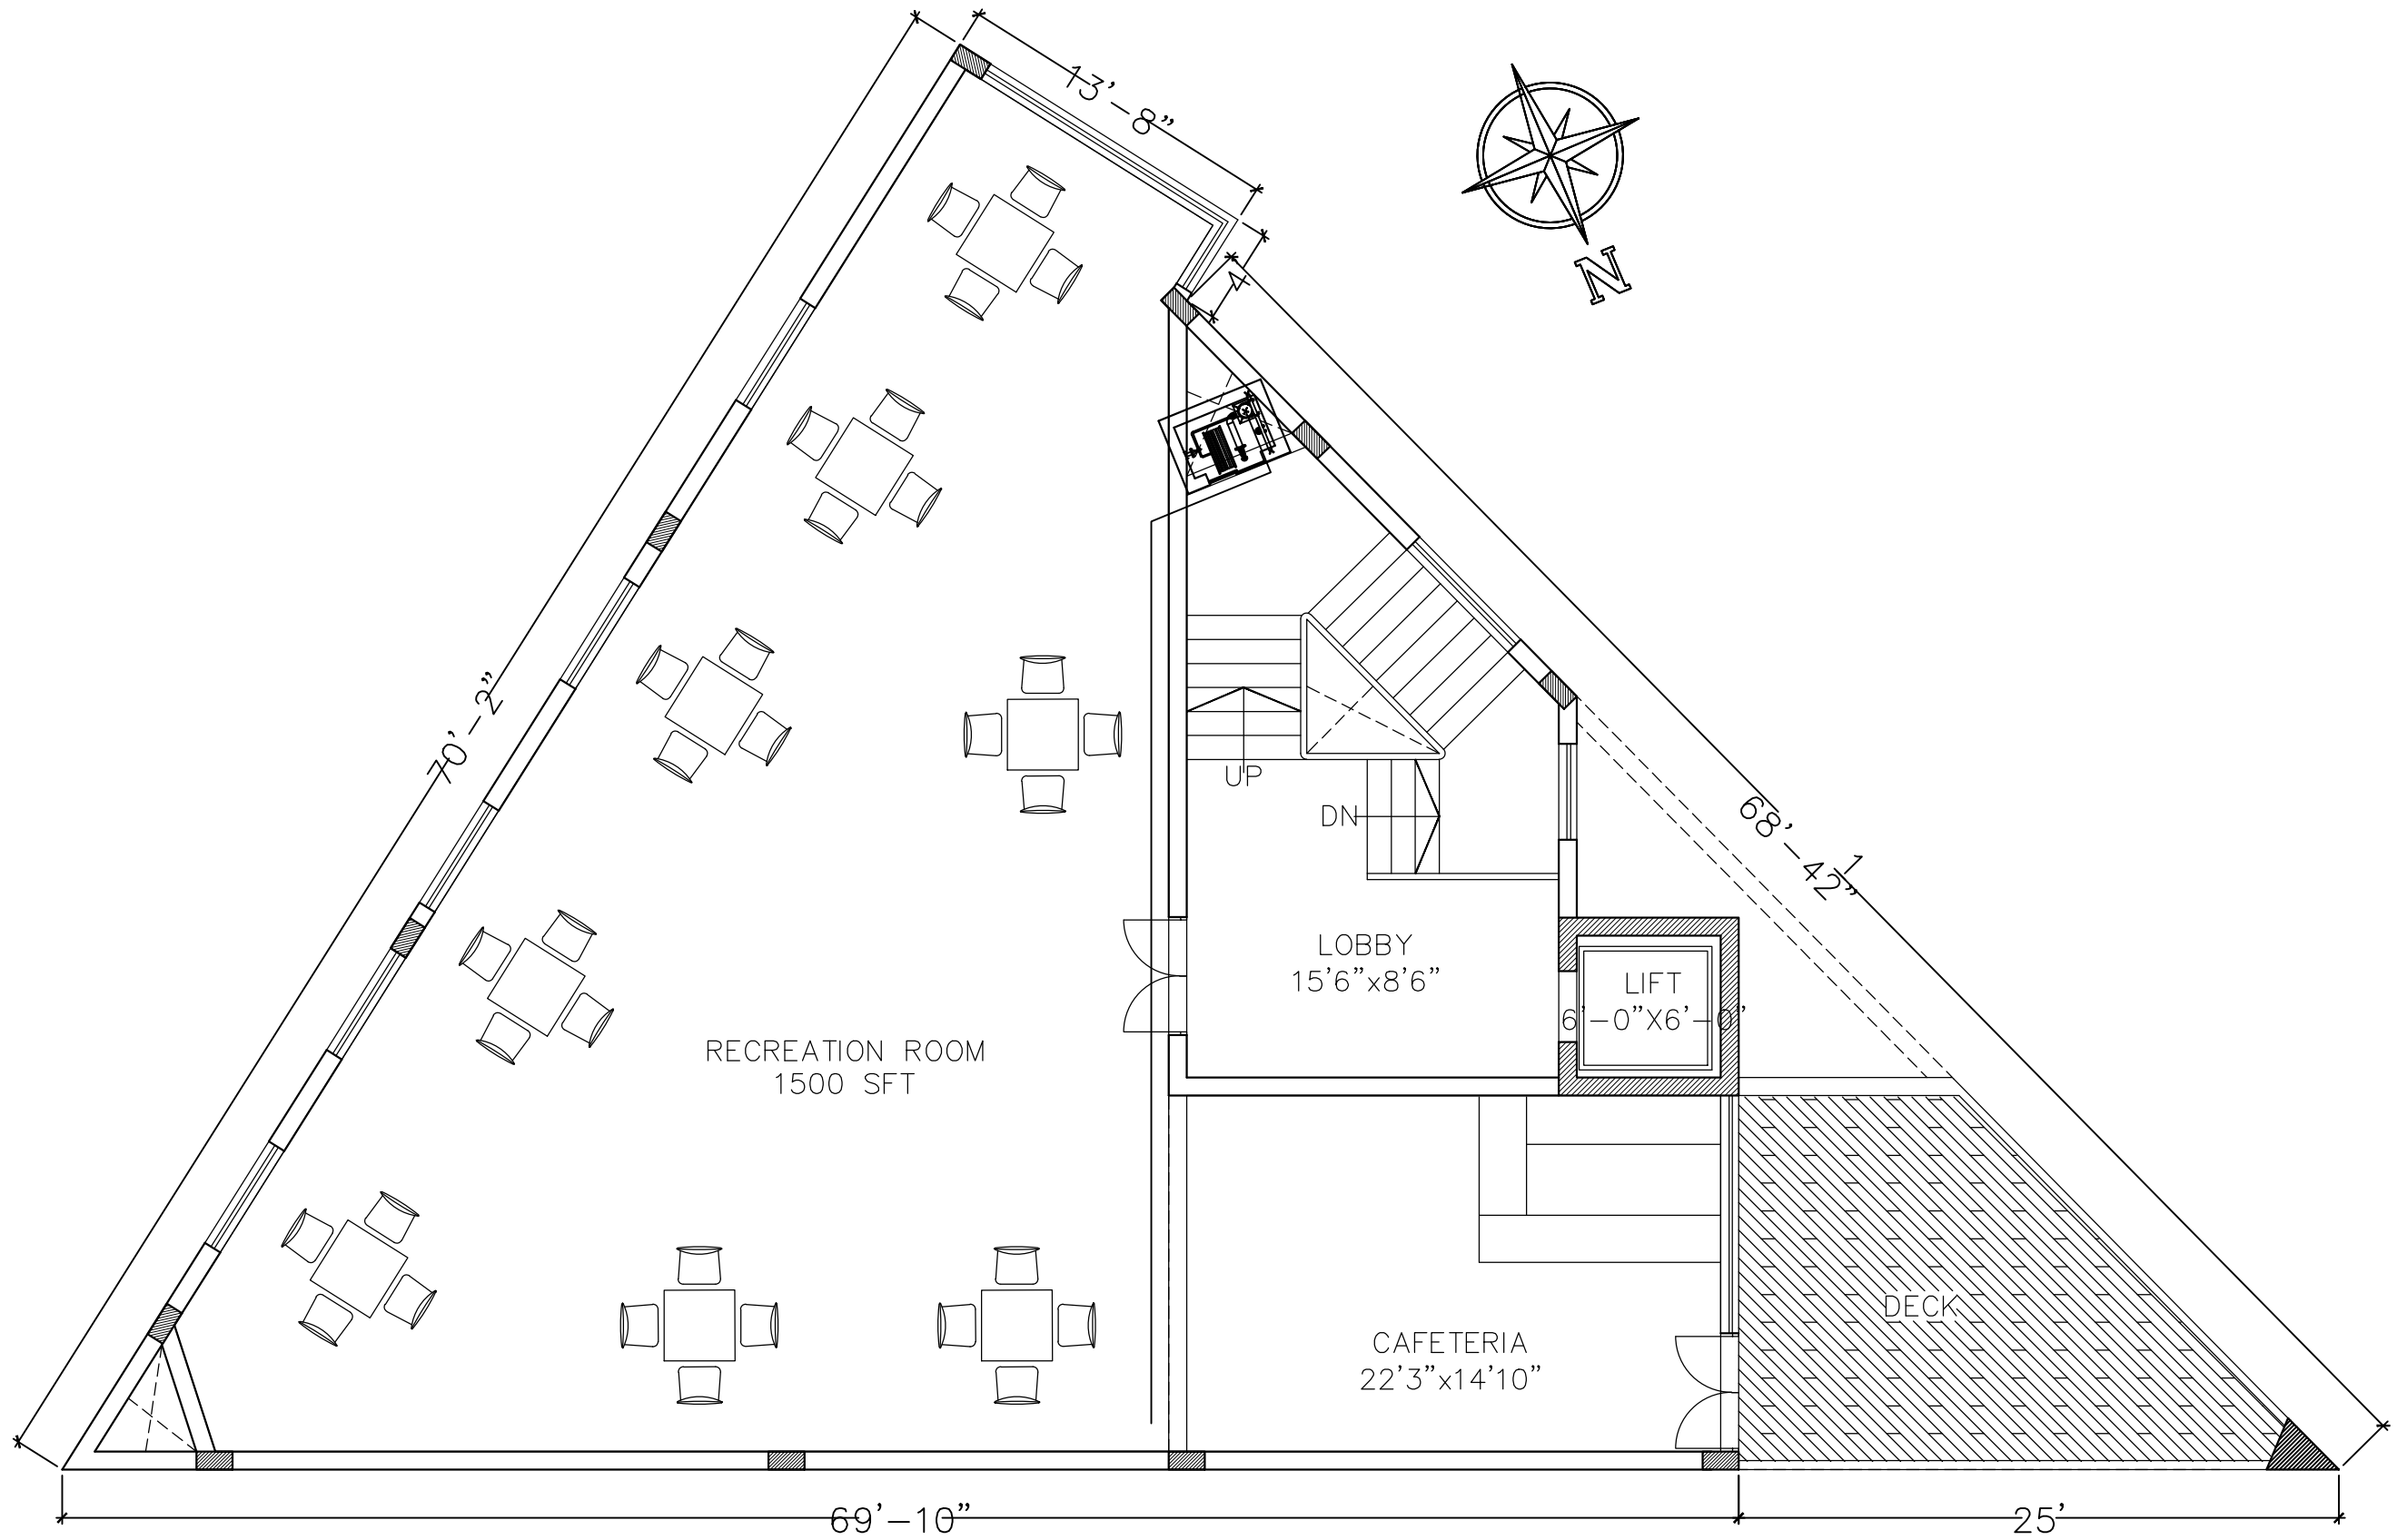

PRODUCED BY AN AUTODESK STUDENT VERSION

PRODUCED BY AN AUTODESK STUDENT VERSION

SECOND FLOOR PLAN

CLIENT : MODI PROPERTIES & INVESTMENTS PVT LTD.

PROJECT : RESIDENTIAL APARTMENTS AT MALLAPUR - PH2

CONSULTANTS : PRASAD ASSOCIATES SECUNDERABAD.