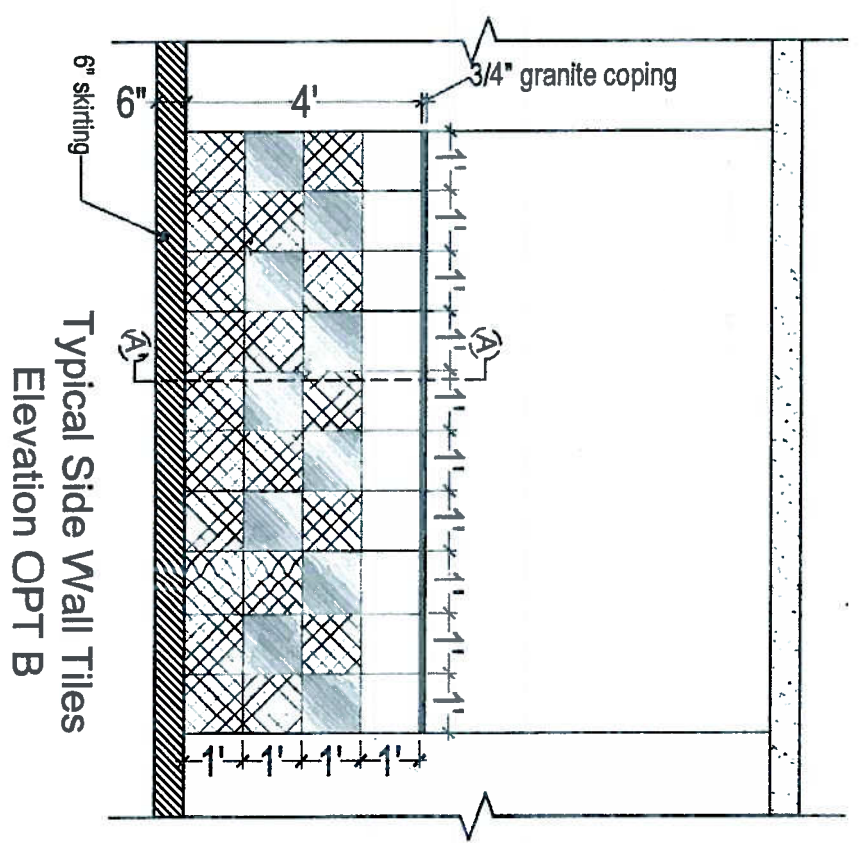

DRAWING DETAILS
SIDE WALL DETAIL

Scale:	NTS
Drawn by:	SAROU
Checked by:	AR
Date:	17.12.18
Drawing Code:	BNC-WDL
Sheet No.:	02

Nitco Series

- Blanco White
300x300mm
- Ranger Blue
300x300mm
- Oscar Blue
300x300mm
- Black
Granite (skirting)

Nitco Series

- Blanco White
300x300mm
- Ranger Blue
300x300mm
- Oscar Blue
300x300mm
- Black
Granite (skirting)

ARDES
ARCHITECTS & INTERIOR DESIGNERS
7-1-212SHIVABAGH, AMERPET, HYDRABAD.