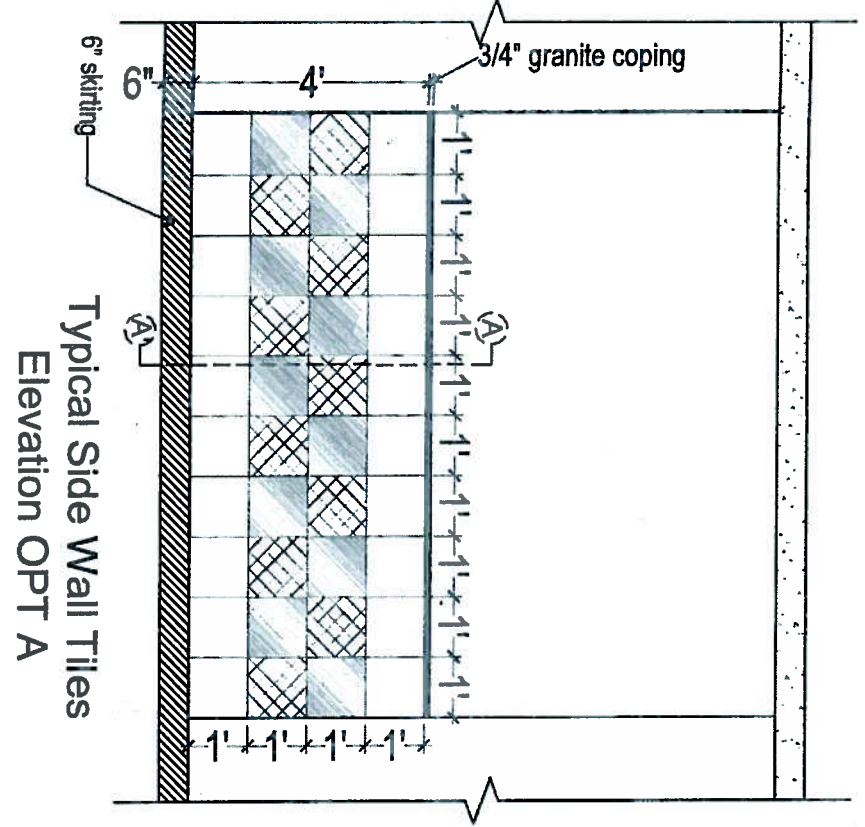

DRAWING DETAILS
SIDE WALL DETAIL

Scale:	NTS
Drawn by:	SAROU
Checked by:	AR
Date:	17.12.18
Drawing Code:	BNC-WDL
Sheet No.:	02

Nitco Series

- Blanco White
300x300mm
- Ranger Blue
300x300mm
- Oscar Blue
300x300mm
- Black
Granite (skirting)

Nitco Series

- Blanco White
300x300mm
- Ranger Blue
300x300mm
- Oscar Blue
300x300mm
- Black
Granite (skirting)

ARDES
ARCHITECTS & INTERIOR DESIGNERS
7-1-212SHIVABAGH, AMERPET, HYDRABAD.