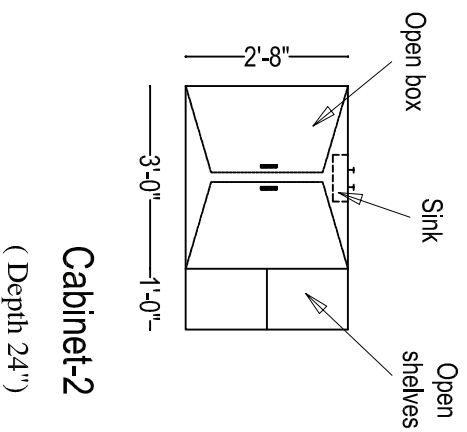

Cabinet-1
(Depth 24")

Cabinet-2
(Depth 24")

Cabinet-3
(Depth 12")

Description		Direction	
KITCHEN DETAILS TYPE - A			
Owners & Developers :		Date :	
Modi Properties & Investment Pvt Ltd.		26.02.16	
Project Name & Phase :		Prepared By :	
Paramount Estates		Nagalaxmi	
		Approved By :	
		Soham Modi	
		Scale :	
		N.T.S	
		Promoted by	
		Modi Properties & Investments Pvt. Ltd.	
		Phone: +91-40-66335551	