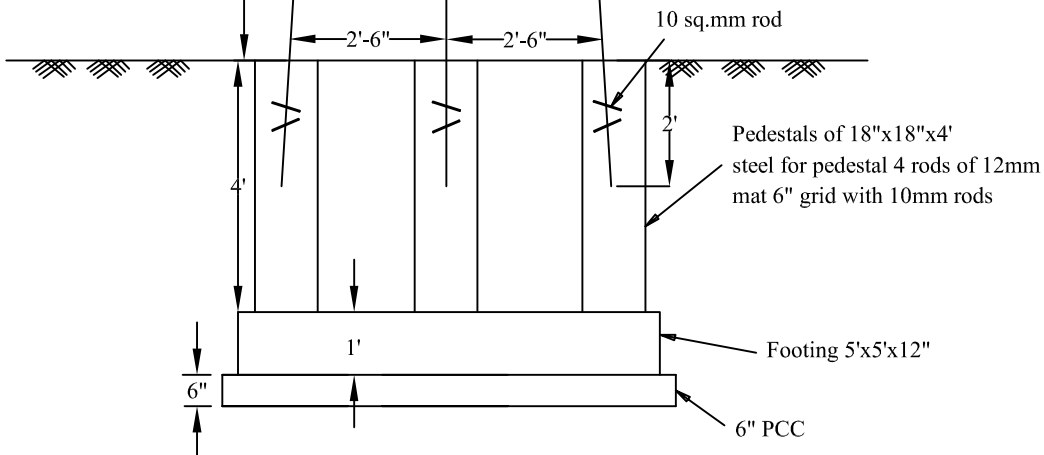

At top triangle is 12"x12"x12"

18"x18"x4' Pedestal

1" MS round pipe 2mm thick

At bottom triangle is 30"x30"x30"

Description HIGH MAST LIGHT	Direction 	Date :	10.05.17	Promoted by Modi Properties Pvt. Ltd. Phone:+91-40-66335551
		Approved By :	Soham Modi	
		Prepared By :	M.Nagalaxmi	
		Scale :	N.T.S	