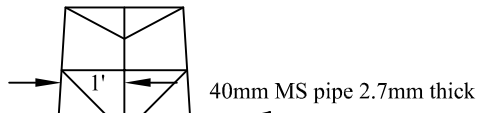

At top triangle is 12"x12"x12"

18"x18"x4' Pedestal

1" MS round pipe 2mm thick

At bottom triangle is 30"x30"x30"

Description HIGH MAST LIGHT	Direction 	Date :	10.05.17	Promoted by Modi Properties Pvt. Ltd. Phone:+91-40-66335551
		Approved By :	Soham Modi	
		Prepared By :	M.Nagalaxmi	
		Scale :	N.T.S	