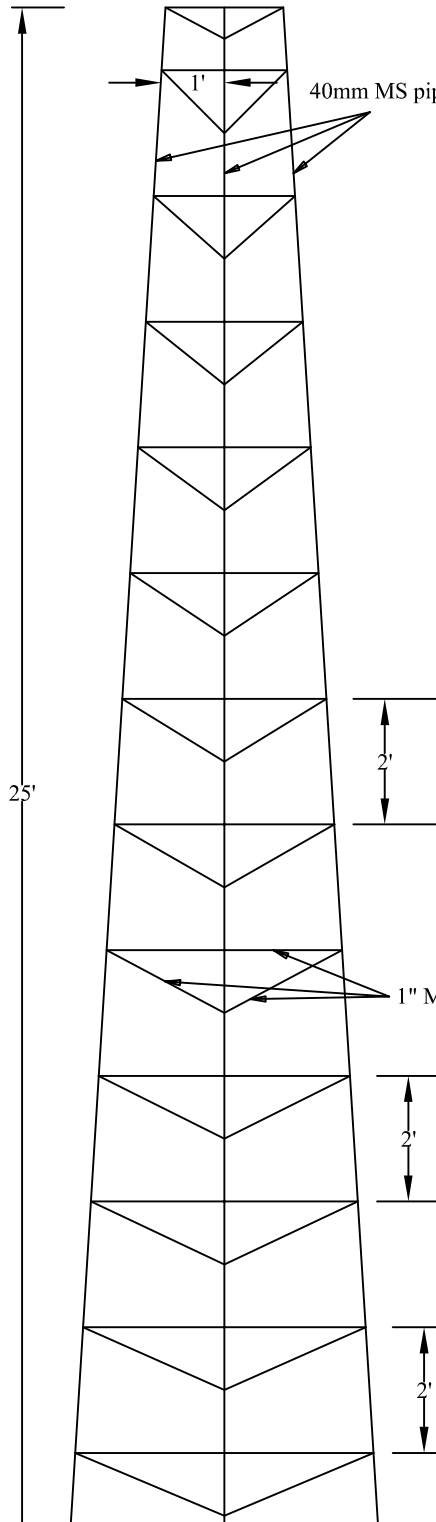

At top triangle is 12"x12"x12"

18"x18"x4' Pedestal

1" MS round pipe 2mm thick

At bottom triangle is 30"x30"x30"

Description HIGH MAST LIGHT	Direction 	Date :	10.05.17	Promoted by Modi Properties Pvt. Ltd. Phone:+91-40-66335551
		Approved By :	Soham Modi	
		Prepared By :	M.Nagalaxmi	
		Scale :	N.T.S	