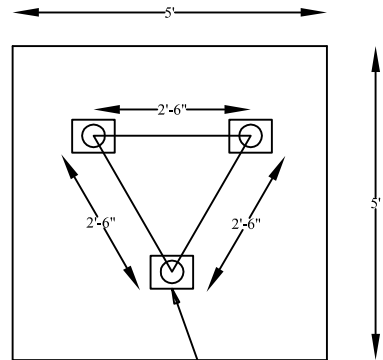

At top triangle is 12"x12"x12"

18"x18"x4' Pedestal

1" MS round pipe 2mm thick

At bottom triangle is 30"x30"x30"

Description HIGH MAST LIGHT	Direction 	Date :	10.05.17	Promoted by Modi Properties Pvt. Ltd. Phone:+91-40-66335551
		Approved By :	Soham Modi	
		Prepared By :	M.Nagalaxmi	
		Scale :	N.T.S	