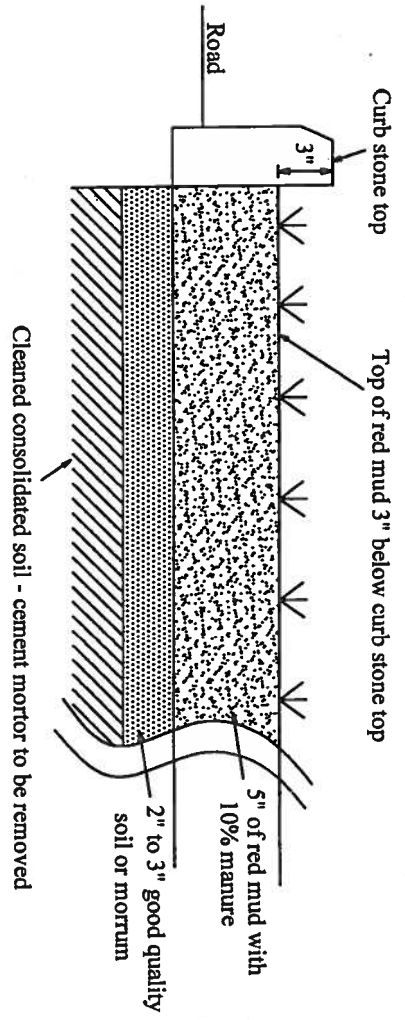

LAWNS

Planter

Tree Planter

Description		Direction		Owners & Developers :		Date :		Promoted by	
LANDSCAPE DRAWING		N				24.12.10		Modi Properties & Investments Pvt. Ltd.	
				Project Name & Phase :		Approved By :		Soham Modi	
						Prepared By :		Nagalaxmi	
						Scale :		N.T.S	
								Phone: +91-40-66335551	