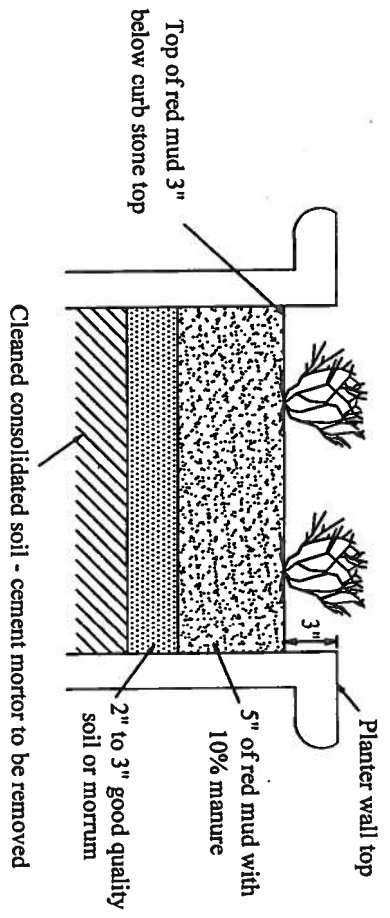

LAWNS

Planter

Tree Planter

Description		Direction		Owners & Developers :		Date :		Promoted by	
LANDSCAPE DRAWING		N				24.12.10		Modi Properties & Investments Pvt. Ltd.	
				Project Name & Phase :		Approved By :		Soham Modi	
						Prepared By :		Nagalaxmi	
						Scale :		N.T.S	
								Phone: +91-40-66335551	