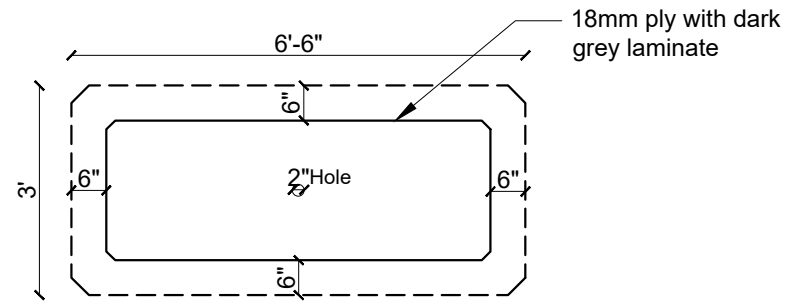

Side View :

Top View of 6'6"x3':

Top View of 6'6"x2'6":

Description	Direction	Owners & Developers :	Date :	22/06/2019	Promoted by
Furniture Details of Conference Table		Modi Properties Pvt Ltd	Prepared By :	Jayapradha	Modi Properties Pvt. Ltd.
		Project Name & Phase :	Approved By :	Soham Modi	
		Head Office-SM	Scale :	N.T.S	