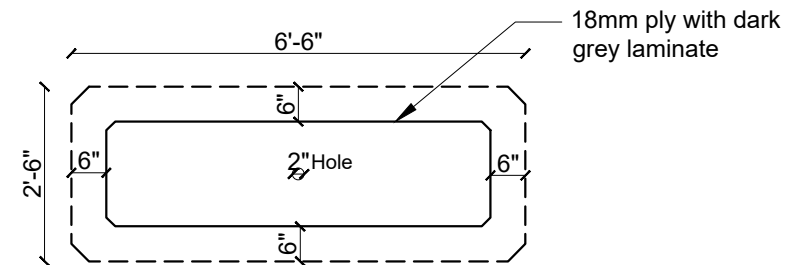

Side View :

Top View of 6'6"x3':

Top View of 6'6"x2'6":

Description	Direction	Owners & Developers :	Date :	22/06/2019	Promoted by
Furniture Details of Conference Table		Modi Properties Pvt Ltd	Prepared By :	Jayapradha	Modi Properties Pvt. Ltd.
		Project Name & Phase :	Approved By :	Soham Modi	
		Head Office-SM	Scale :	N.T.S	