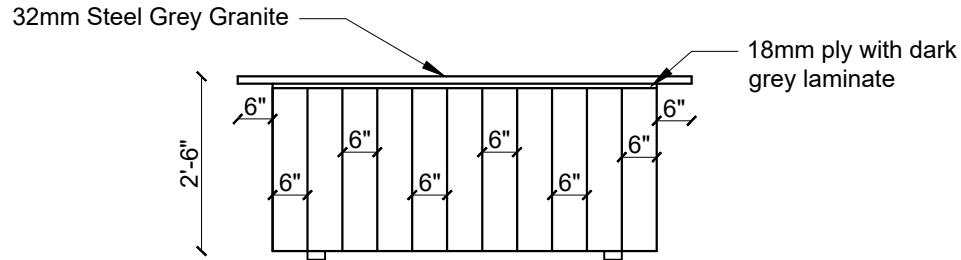

Side View :

Top View of 6'6"x3':

Top View of 6'6"x2'6":

Description	Direction	Owners & Developers :	Date :	22/06/2019	Promoted by
Furniture Details of Conference Table		Modi Properties Pvt Ltd	Prepared By :	Jayapradha	Modi Properties Pvt. Ltd.
		Project Name & Phase :	Approved By :	Soham Modi	
		Head Office-SM	Scale :	N.T.S	