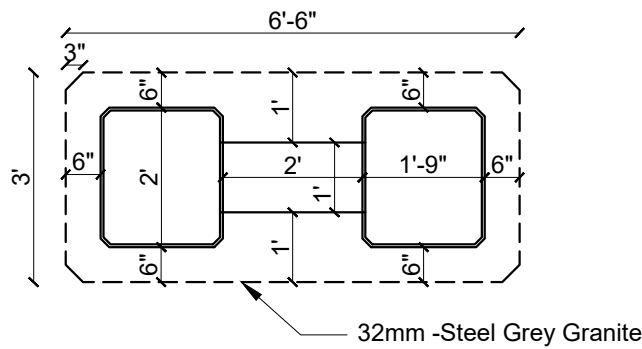

Side View :

Top View of 6'6"x3':

Top View of 6'6"x2'6":

Description	Direction	Owners & Developers :	Date :	22/06/2019	Promoted by
Furniture Details of Conference Table		Modi Properties Pvt Ltd	Prepared By :	Jayapradha	Modi Properties Pvt. Ltd.
		Project Name & Phase :	Approved By :	Soham Modi	
		Head Office-SM	Scale :	N.T.S	