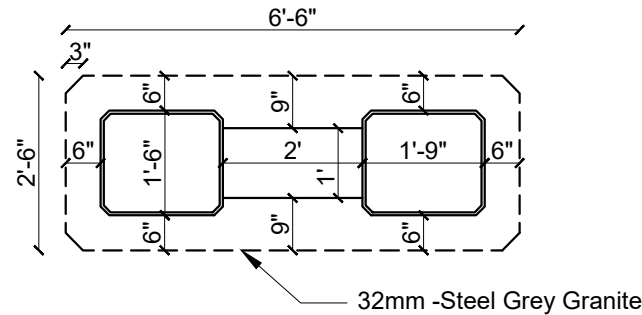

Side View :

Top View of 6'6"x3':

Top View of 6'6"x2'6":

Description	Direction	Owners & Developers :	Date :	22/06/2019	Promoted by
Furniture Details of Conference Table		Modi Properties Pvt Ltd	Prepared By :	Jayapradha	Modi Properties Pvt. Ltd.
		Project Name & Phase :	Approved By :	Soham Modi	
		Head Office-SM	Scale :	N.T.S	