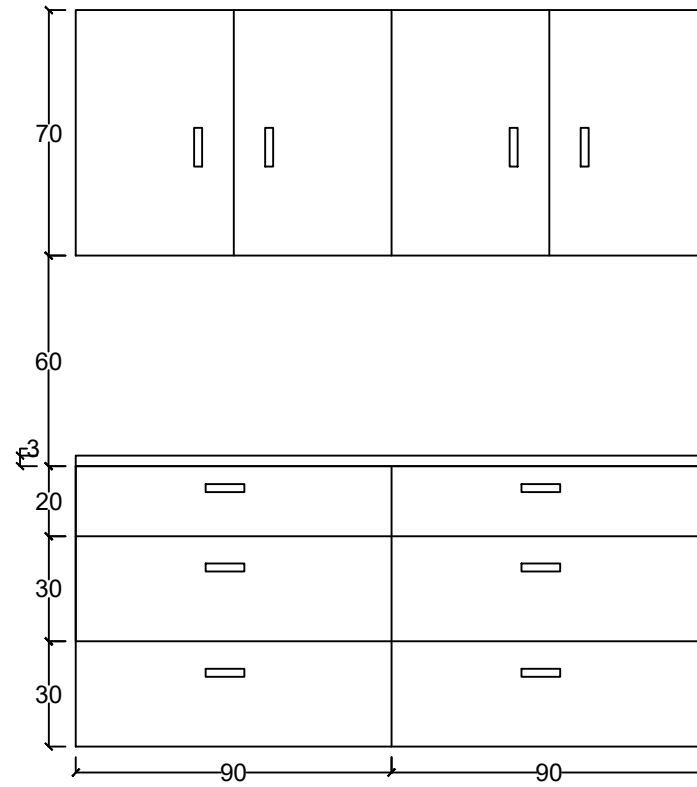

wall - 2

wall - 3

MIDDLE STORAGE

Description	Direction	Owners & Developers :	Date :	30.11.16	Promoted by
ELEVATION - KITCHEN WALL		Modi Properties & Investments Pvt. Ltd	Approved By :	Soham Modi	Modi Properties & Investments Pvt. Ltd. Phone:+91-40-66335551
		Project Name & Phase :	Prepared By :	M. Abhilash	
		Plot no .280, Jubilee hills.	Scale :	N.T.S	