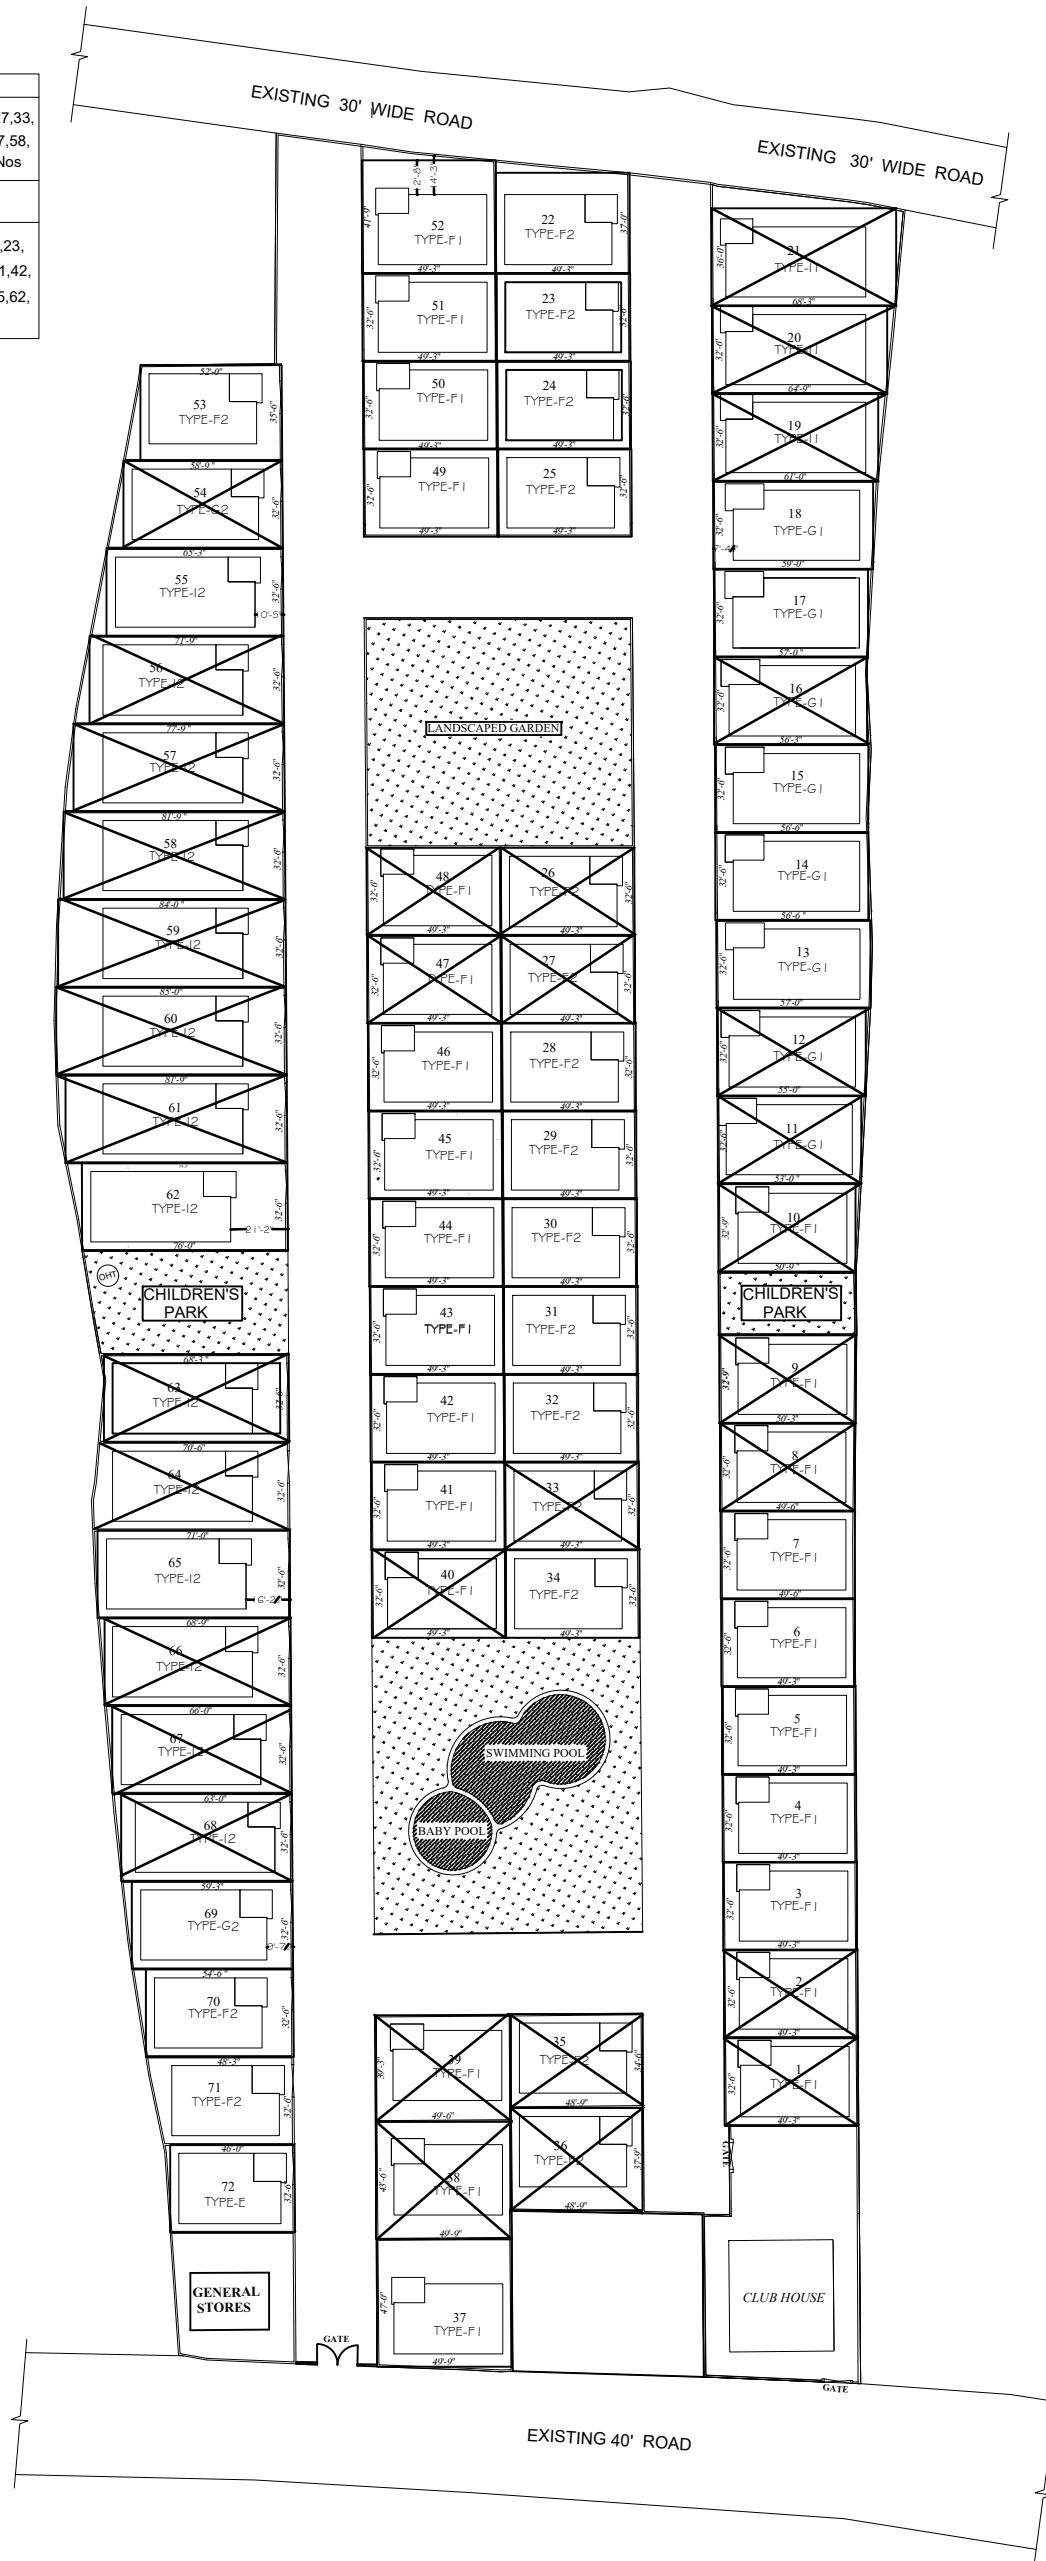

Reference:	
1. Completed Bungalow Nos	1,9,10,11,12,16,19,20,21,26,27,33,35,36,38,39,40,47,48,54,56,57,58,59,60,63,64,66,67 & 68 = 30 Nos
2. Semi-Finished Bungalow Nos	2 & 61 = 02 Nos
3. Open Plot Nos	3,4,5,6,7,8,13,14,15,17,18,22,23,24,25,28,29,30,31,32,34,37,41,42,43,44,45,46,49,50,51,52,53,55,62,65,69,70,71 & 72 = 40 Nos

Description	Direction	Owners & Developers :	Date :	09.04.2015	Promoted by
LAYOUT PLAN		Kadokia & Modi Housing	Prepared By :		Modi Properties & Investments Pvt. Ltd.
		Project Name & Phase :	Approved By :	Soham Modi	Phone:+91-40-66335551
		Bloomdale	Scale :	N.T.S	