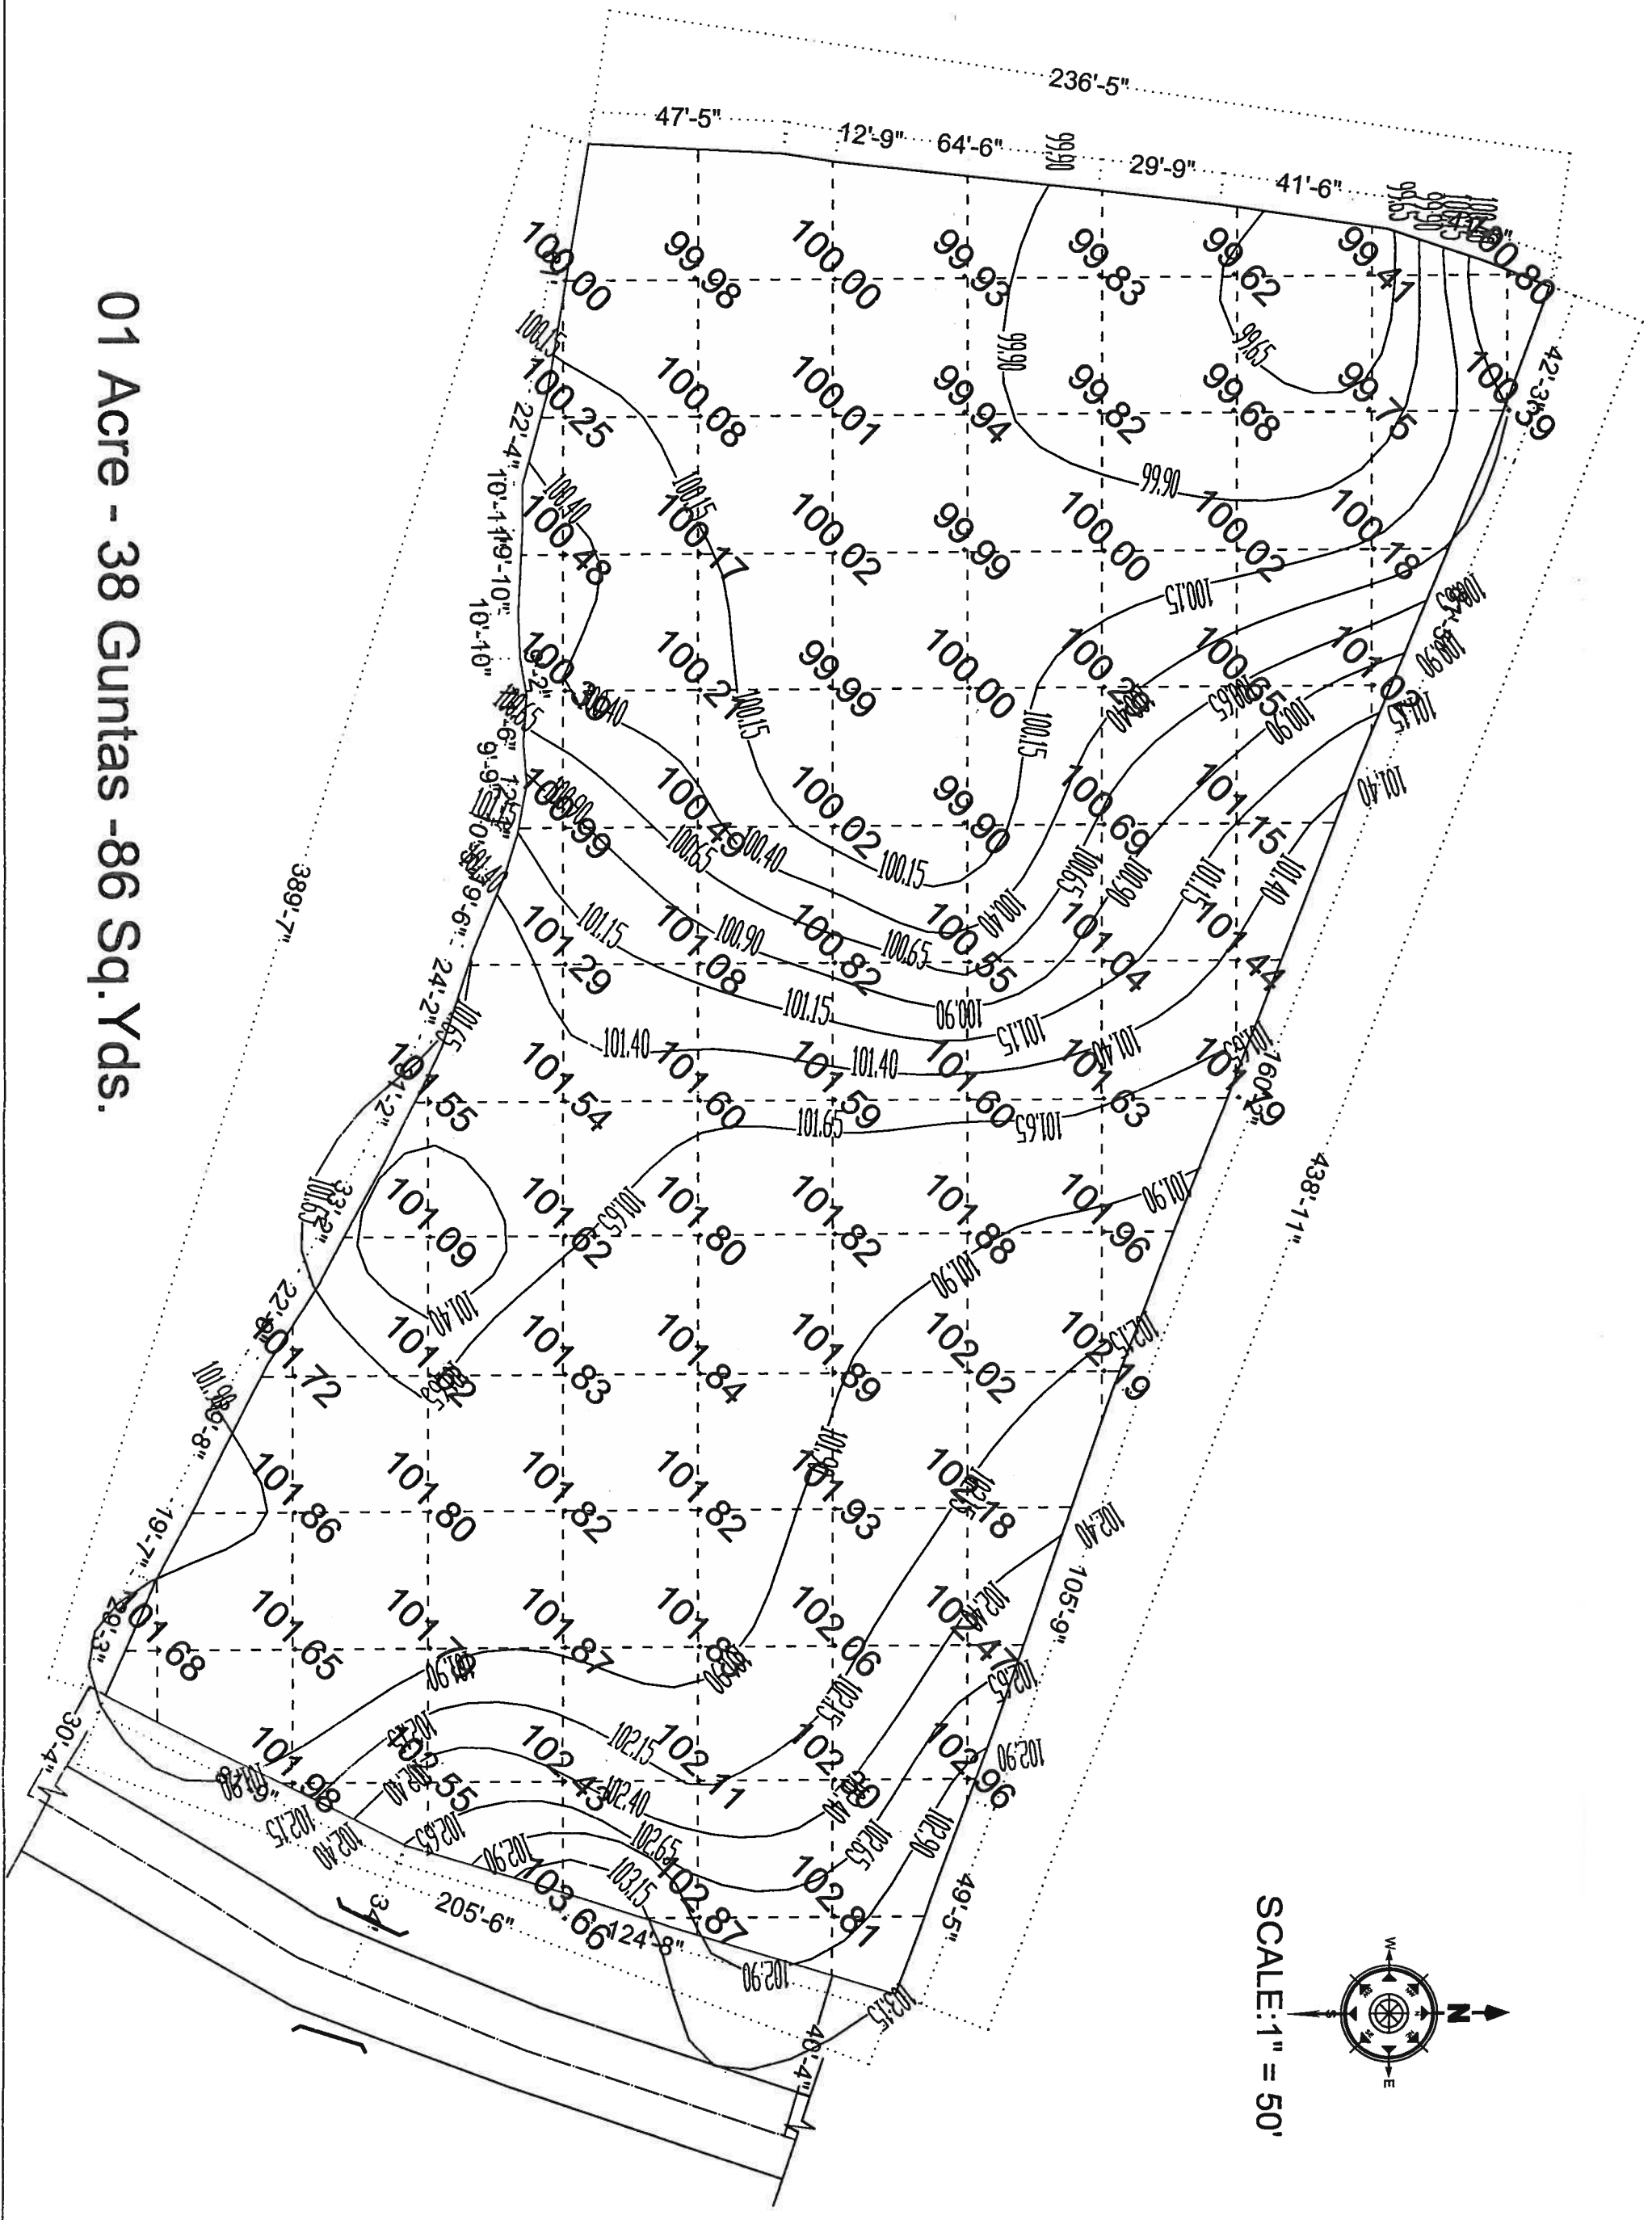

01 Acre - 38 Guntas - 86 Sq. Yds.

SCALE: 1" = 50'