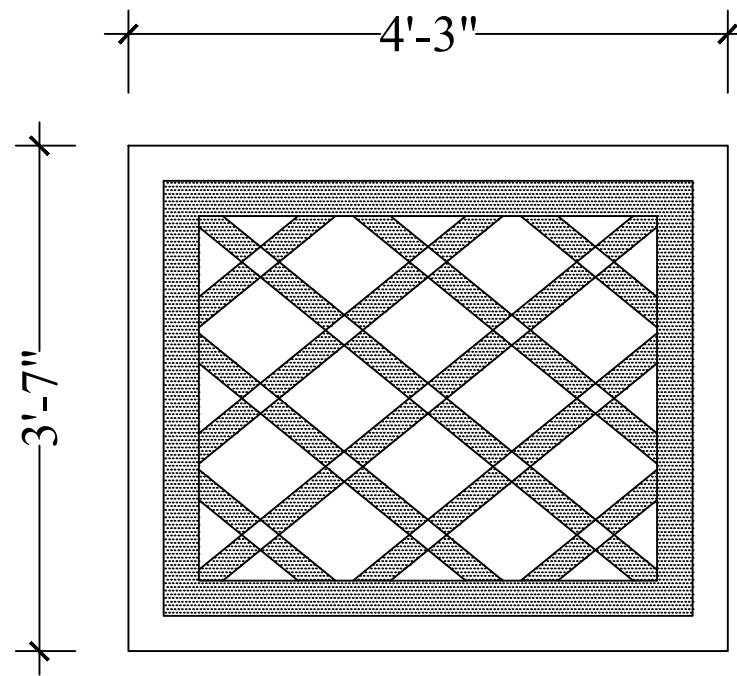

OPTION - I

OPTION - II

OPTION - III

OPTION - IV

OPTION - V

OPTION - VI

Description	Direction	Owners & Developers :	Date :	20/07/18	Promoted by
LIFT CABIN - FLOORING DESIGNS		Modi Properties Pvt Ltd.	Prepared By :	Madhav	Modi Properties Pvt. Ltd.
		Project Name & Phase :	Approved By :	Soham Modi	
		NILIGIRI ESTATES	Scale :	N.T.S	