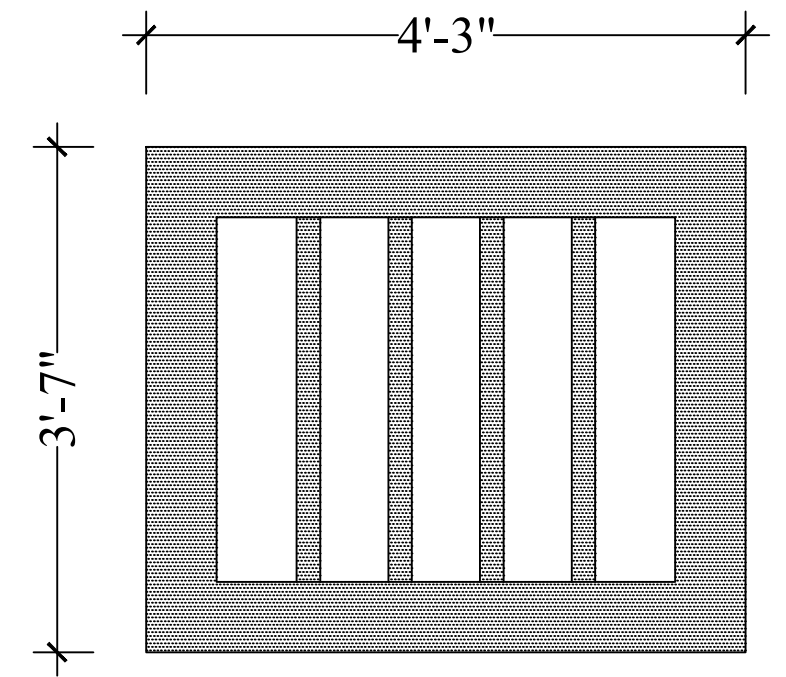

OPTION - I

OPTION - II

OPTION - III

OPTION - IV

OPTION - V

OPTION - VI

Description	Direction	Owners & Developers :	Date :	20/07/18	Promoted by
LIFT CABIN - FLOORING DESIGNS		Modi Properties Pvt Ltd.	Prepared By :	Madhav	Modi Properties Pvt. Ltd.
		Project Name & Phase :	Approved By :	Soham Modi	
		NILIGIRI ESTATES	Scale :	N.T.S	