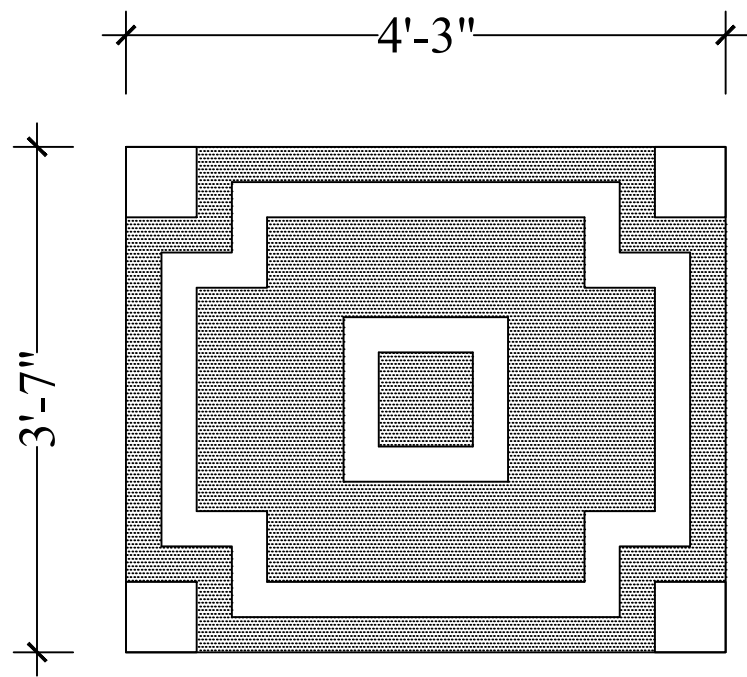

OPTION - I

OPTION - II

OPTION - III

OPTION - IV

OPTION - V

OPTION - VI

Description	Direction	Owners & Developers :	Date :	20/07/18	Promoted by
LIFT CABIN - FLOORING DESIGNS		Modi Properties Pvt Ltd.	Prepared By :	Madhav	Modi Properties Pvt. Ltd.
		Project Name & Phase :	Approved By :	Soham Modi	
		NILIGIRI ESTATES	Scale :	N.T.S	