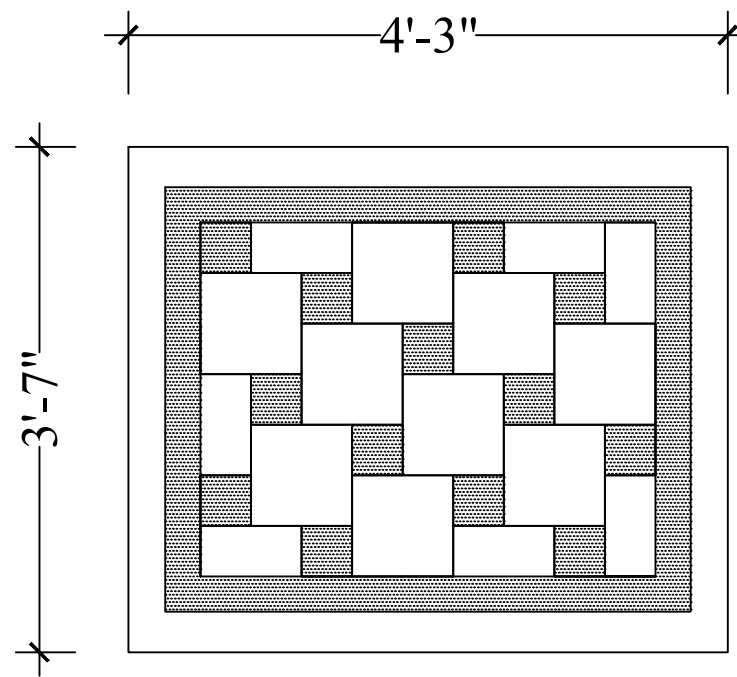

OPTION - I

OPTION - II

OPTION - III

OPTION - IV

OPTION - V

OPTION - VI

Description	Direction	Owners & Developers :	Date :	20/07/18	Promoted by
LIFT CABIN - FLOORING DESIGNS		Modi Properties Pvt Ltd.	Prepared By :	Madhav	Modi Properties Pvt. Ltd.
		Project Name & Phase :	Approved By :	Soham Modi	
		NILIGIRI ESTATES	Scale :	N.T.S	