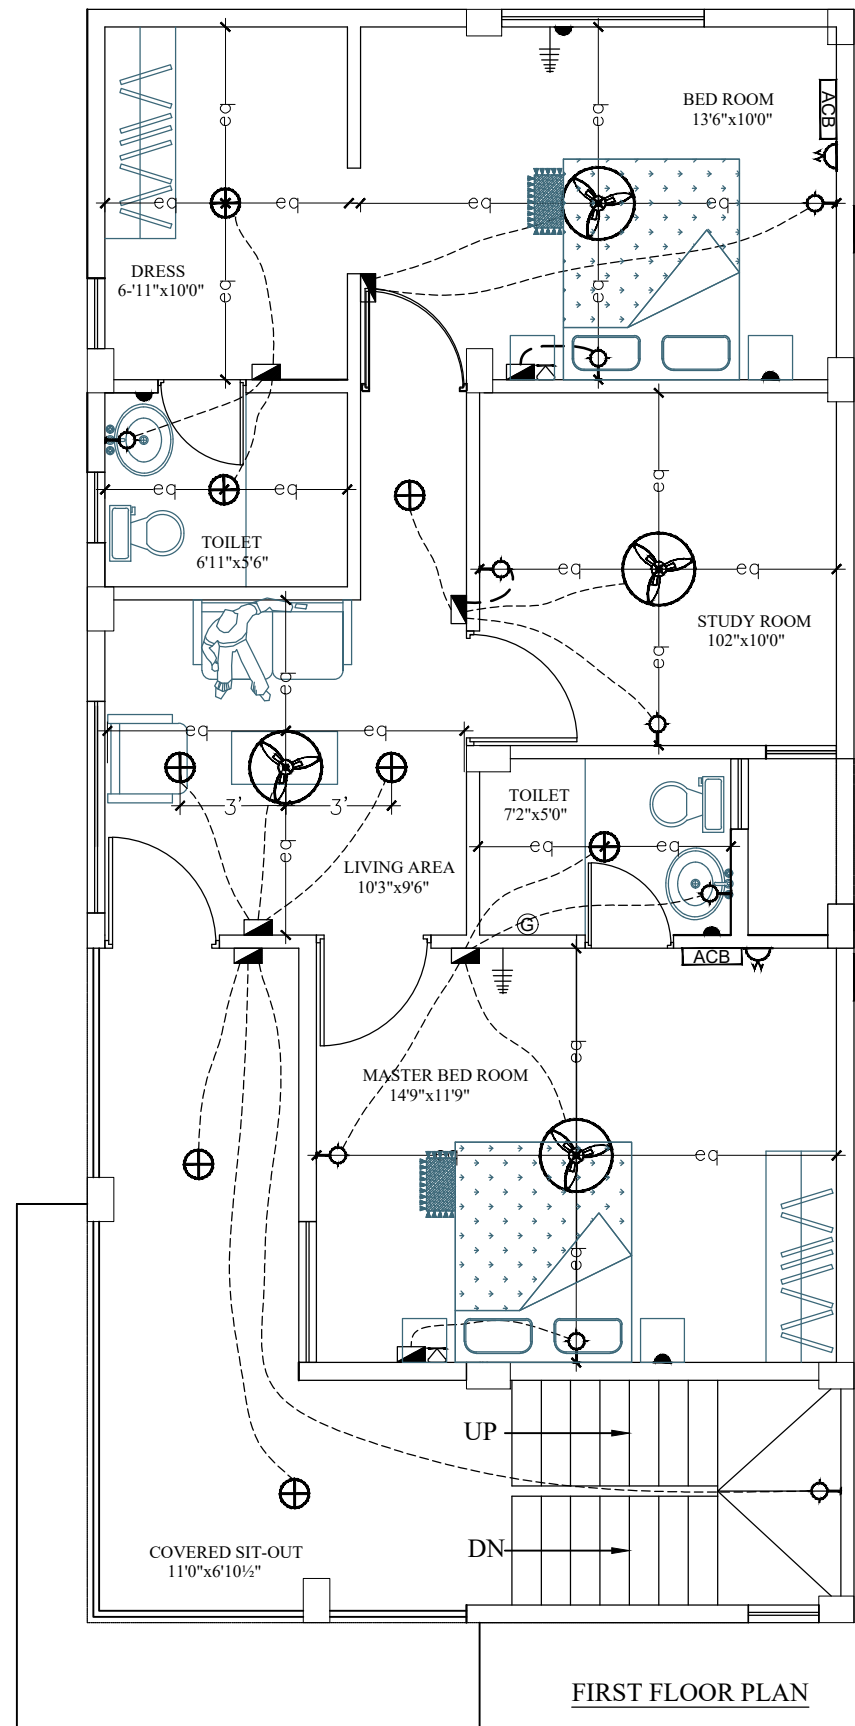

GROUND FLOOR PLAN

FIRST FLOOR PLAN

LEGEND:-

S.NO	ITEM	SYMBOL
1.	Distribution Board & Change over	
2.	Switch board	
3.	Wall point/Bracket light	
4.	5 amps plug point	
5.	Ceiling fan	
6.	Geyser point - 15A	
7.	Exhaust fan	
8.	15 amps plug point	
9.	Television point	
10.	Telephone point	
11.	Calling Bell	
12.	Bell Push	
13.	Ceiling light	
14.	Video Phone	
15.	AC Compressor	
16.	AC Blower	
17.	Switch board with 5A socket	

Note :- Switch boards next to bed side must be centered @ 3'6" center of bed.

Description	Direction	Owners & Developers :	Date :	03.08.17	Promoted by	
		Modi Properties & Investment Pvt Ltd.	Prepared By :			Modi Properties & Investments Pvt. Ltd.
		Project Name & Phase :	Approved By :	Soham Modi		
ELECTRICAL PLAN OF TYPE - AA2 (DUPLEX)		Nilgiri Estates	Scale :	N.T.S	Phone:+91-40-66335551	