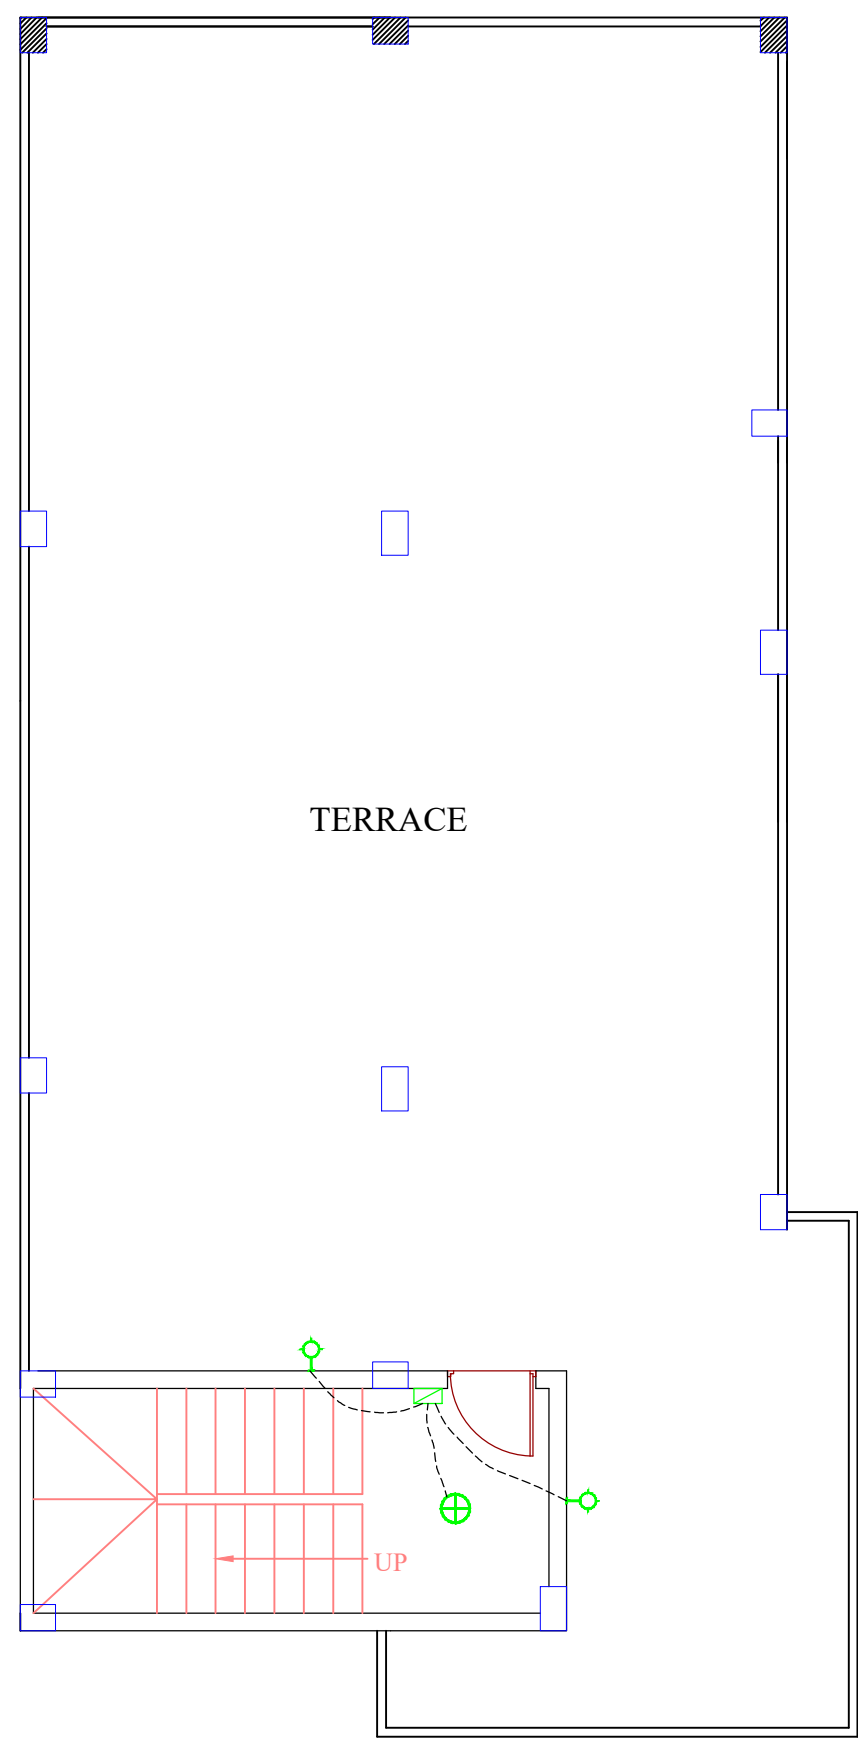

GROUND FLOOR PLAN

TERRACE FLOOR PLAN

LEGEND:-

S.NO	ITEM	SYMBOL
1.	Distribution Board & Change over	
2.	Switch board	
3.	Wall point/Bracket light	
4.	5 amps plug point	
5.	Ceiling fan	
6.	Geyser point - 15A	
7.	Exhaust fan	
8.	15 amps plug point	
9.	Television point	
10.	Telephone point	
11.	Calling Bell	
12.	Bell Push	
13.	Ceiling light	
14.	Video Phone	
15.	AC Compressor	
16.	AC Blower	
17.	Switch board with 5A socket	

Note :- Switch boards next to bed side must be centered @ 3'6" center of bed.

ELECTRICAL PLAN OF TYPE - AA1		Owners & Developers : Modi Properties & Investment Pvt Ltd.	Date : 10.03.17	Promoted by Modi Properties & Investments Pvt. Ltd.
		Project Name & Phase : Nilgiri Estates	Prepared By : Soham Modi	Phone:+91-40-66335551
			Approved By : N.T.S	