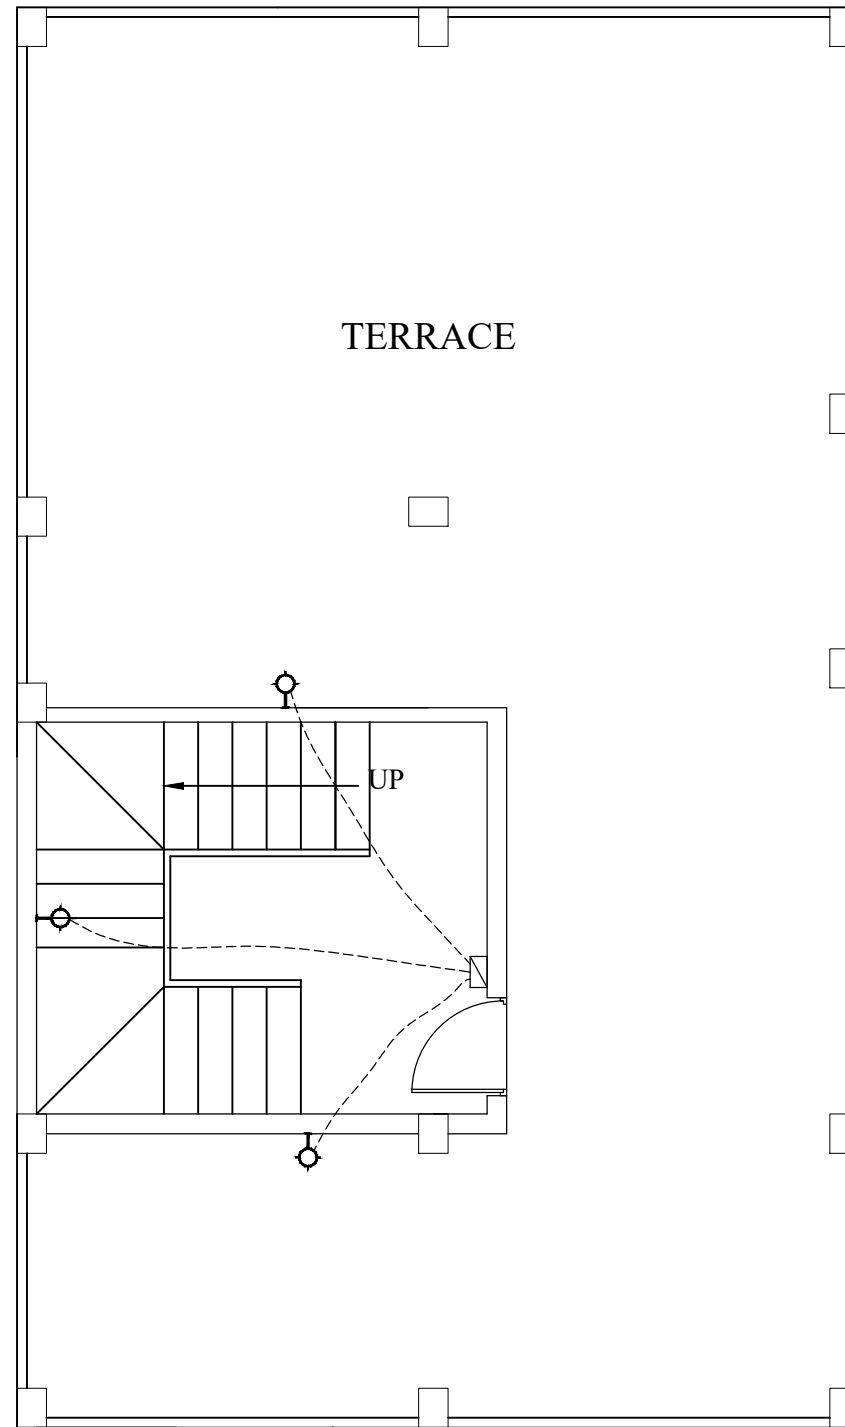

GROUND FLOOR PLAN

TERRACE FLOOR PLAN

LEGEND:-

S.NO	ITEM	SYMBOL
1.	Distribution Board & Change over	
2.	Switch board	
3.	Wall point/Bracket light	
4.	5 amps plug point	
5.	Ceiling fan	
6.	Geyser point - 15A	
7.	Exhaust fan	
8.	15 amps plug point	
9.	Television point	
10.	Telephone point	
11.	Calling Bell	
12.	Bell Push	
13.	Ceiling light	
14.	Video Phone	
15.	AC Compressor	
16.	AC Blower	
17.	Switch board with 5A socket	

Note :- Switch boards next to bed side must be centered @ 3'6" center of bed.

Description	Direction	Owners & Developers :	Date :	24.03.17	Promoted by
ELECTRICAL PLAN OF TYPE - BB1		Modi Properties & Investment Pvt Ltd.	Prepared By :	Nagalaxmi	Modi Properties & Investments Pvt. Ltd. Phone:+91-40-66335551
		Project Name & Phase :	Approved By :	Soham Modi	
		Nilgiri Estates	Scale :	N.T.S	