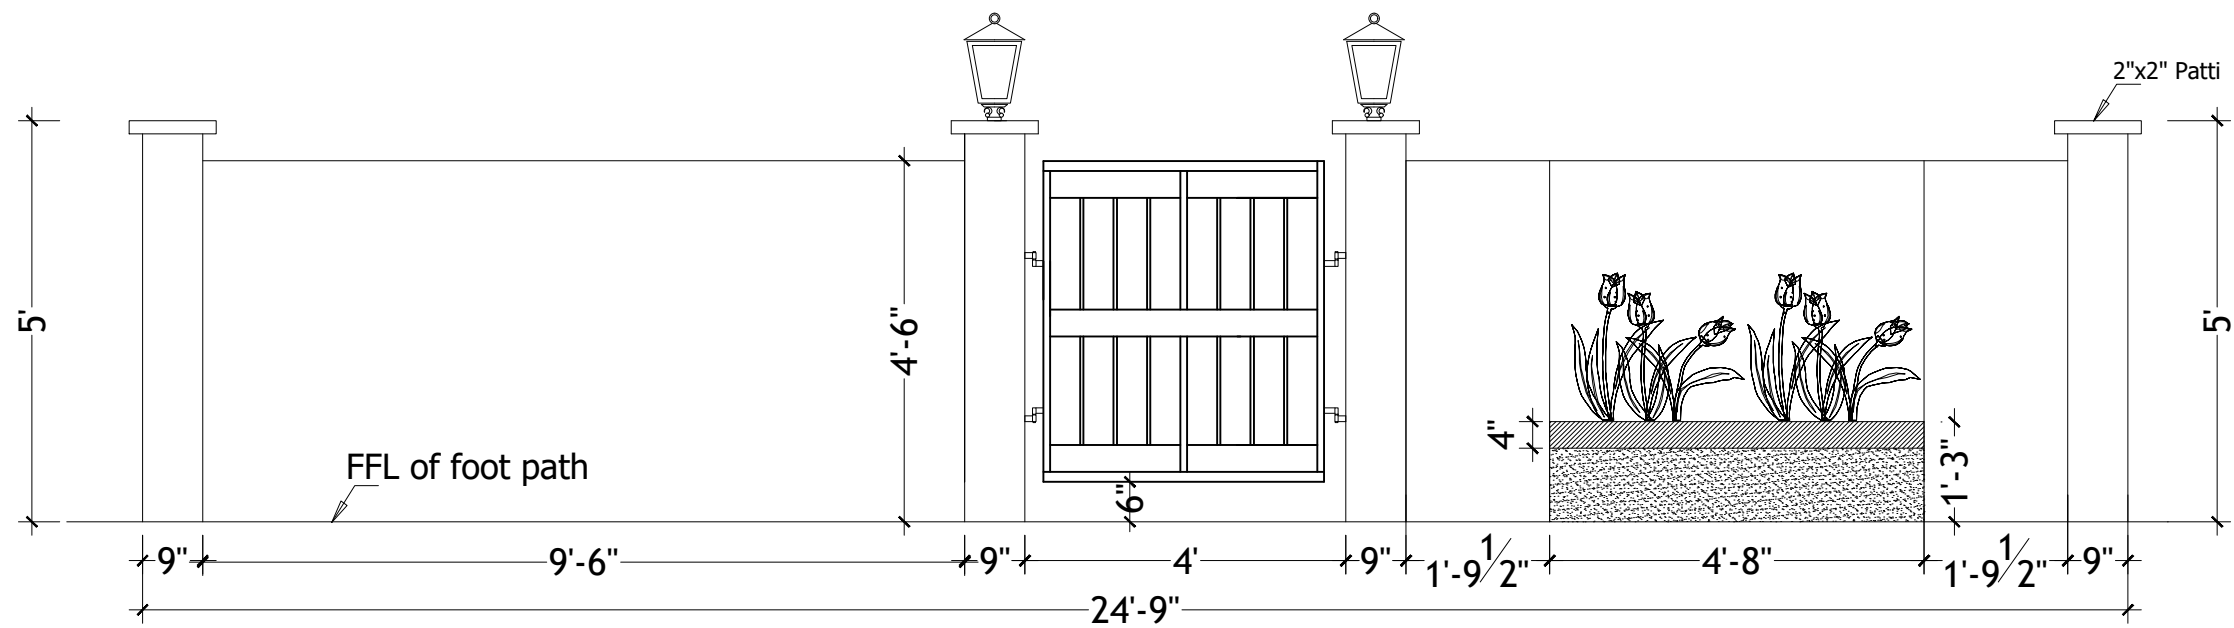

SECTION

PLAN

Description	Direction	Owners & Developers :	Date :	24.11.17	Promoted by
GATE DETAILS -TYPE BB1		Modi Properties & Investment Pvt Ltd.	Prepared By :	Madhav	Modi Properties Pvt. Ltd.
		Project Name & Phase :	Approved By :	Soham Modi	
		Nilgiri Estates	Scale :	N.T.S	Phone:+91-40-66335551