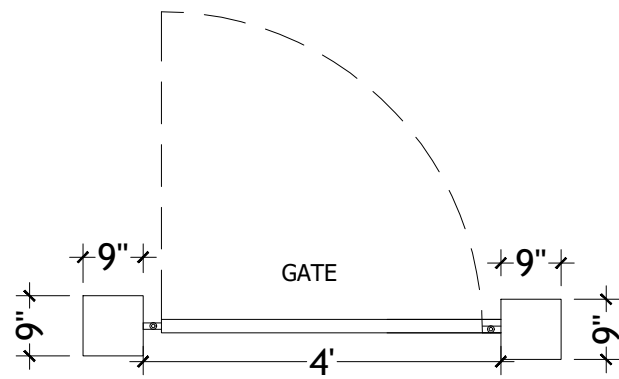

SECTION

PLAN

Description	Direction	Owners & Developers :	Date :	24.11.17	Promoted by
GATE DETAILS -TYPE BB1		Modi Properties & Investment Pvt Ltd.	Prepared By :	Madhav	Modi Properties Pvt. Ltd.
		Project Name & Phase :	Approved By :	Soham Modi	
		Nilgiri Estates	Scale :	N.T.S	Phone:+91-40-66335551