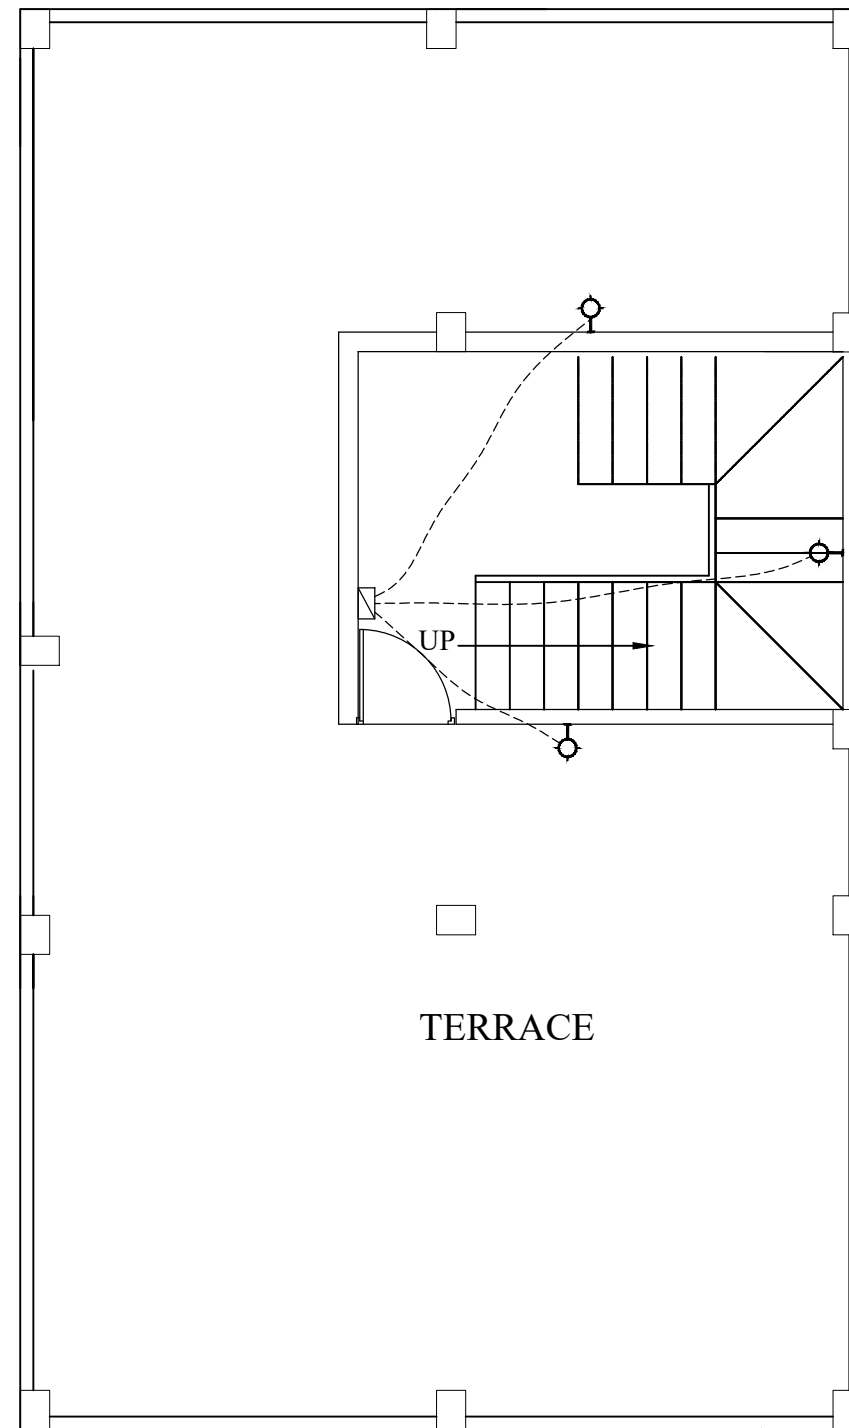

GROUND FLOOR PLAN

TERRACE FLOOR PLAN

**LEGEND:-**

S.NO	ITEM	SYMBOL
1.	Distribution Board & Change over	
2.	Switch board	
3.	Wall point/Bracket light	
4.	5 amps plug point	
5.	Ceiling fan	
6.	Geyser point - 15A	
7.	Exhaust fan	
8.	15 amps plug point	
9.	Television point	
10.	Telephone point	
11.	Calling Bell	
12.	Bell Push	
13.	Ceiling light	
14.	Video Phone	
15.	AC Compressor	
16.	AC Blower	
17.	Switch board with 5A socket	

Note :- Switch boards next to bed side must be centered @ 3'6" center of bed.

Description	Direction	Owners & Developers :	Date :	24.03.17	Promoted by	
		Modi Properties & Investment Pvt Ltd.	Prepared By :	Nagalaxmi		Modi Properties & Investments Pvt. Ltd.
		Project Name & Phase :	Approved By :	Soham Modi		
ELECTRICAL PLAN OF TYPE - BB2		Nilgiri Estates	Scale :	N.T.S	Phone:+91-40-66335551	