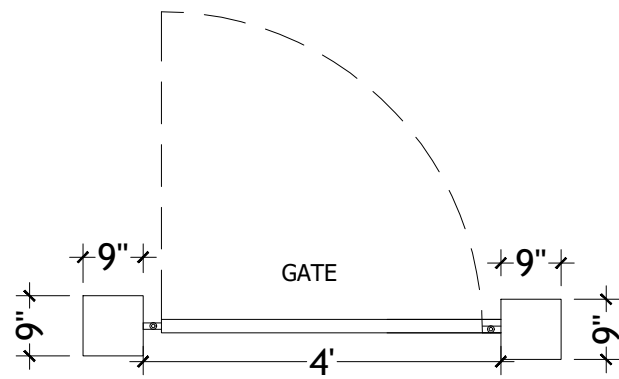

SECTION

PLAN

Description	Direction	Owners & Developers :	Date :	24.11.17	Promoted by
GATE DETAILS -TYPE BB2		Modi Properties & Investment Pvt Ltd.	Prepared By :	Madhav	Modi Properties Pvt. Ltd.
		Project Name & Phase :	Approved By :	Soham Modi	
		Nilgiri Estates	Scale :	N.T.S	Phone:+91-40-66335551