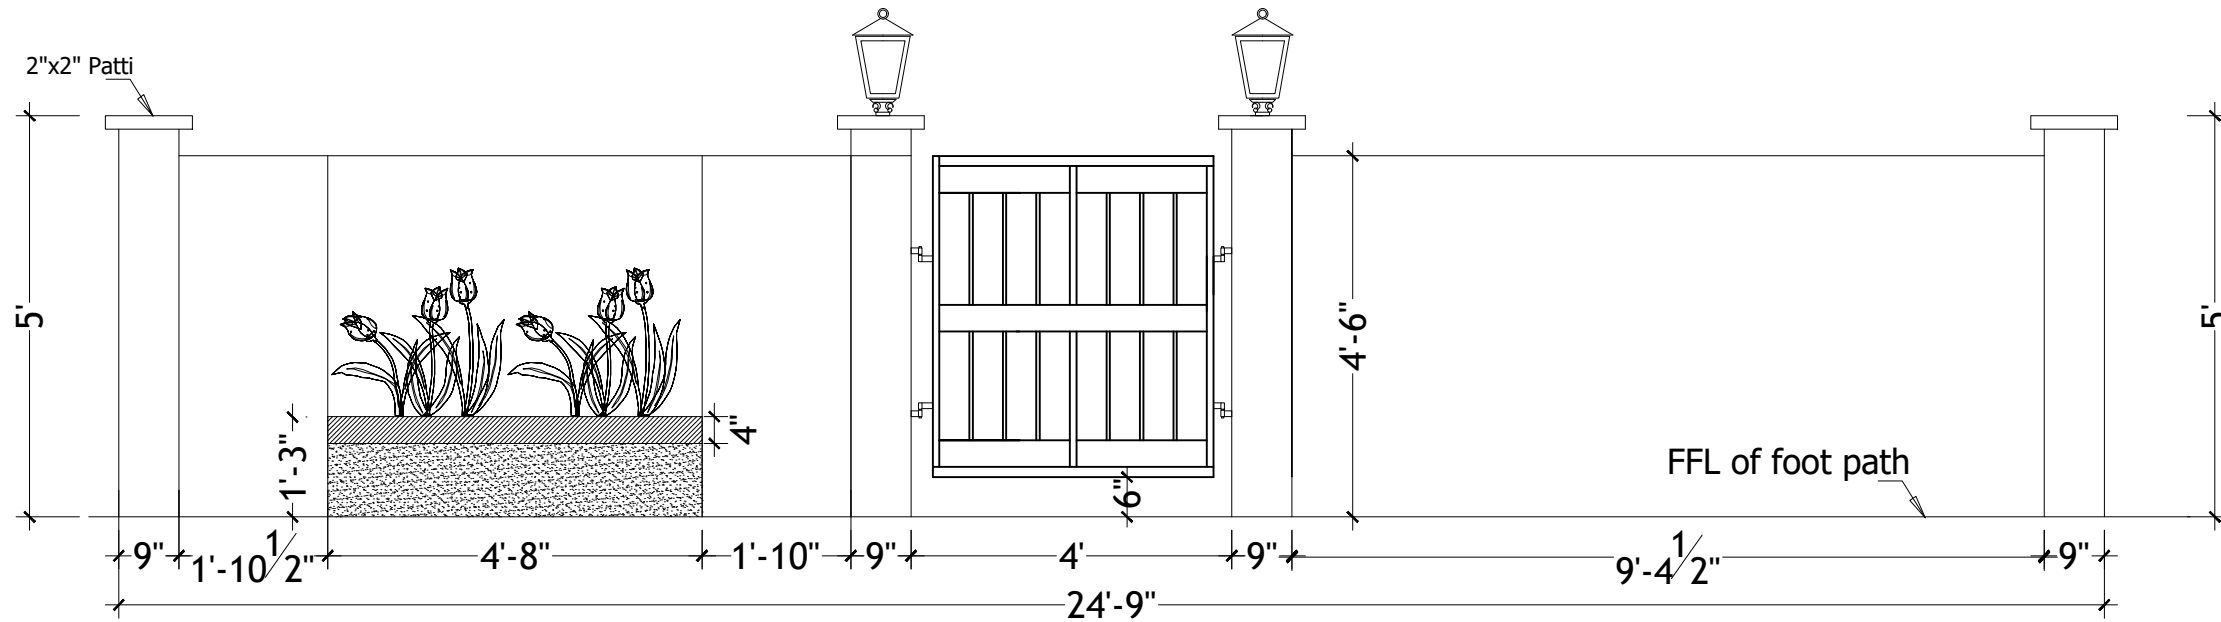

SECTION

PLAN

Description	Direction	Owners & Developers :	Date :	24.11.17	Promoted by
GATE DETAILS -TYPE BB2		Modi Properties & Investment Pvt Ltd.	Prepared By :	Madhav	Modi Properties Pvt. Ltd.
		Project Name & Phase :	Approved By :	Soham Modi	
		Nilgiri Estates	Scale :	N.T.S	Phone:+91-40-66335551