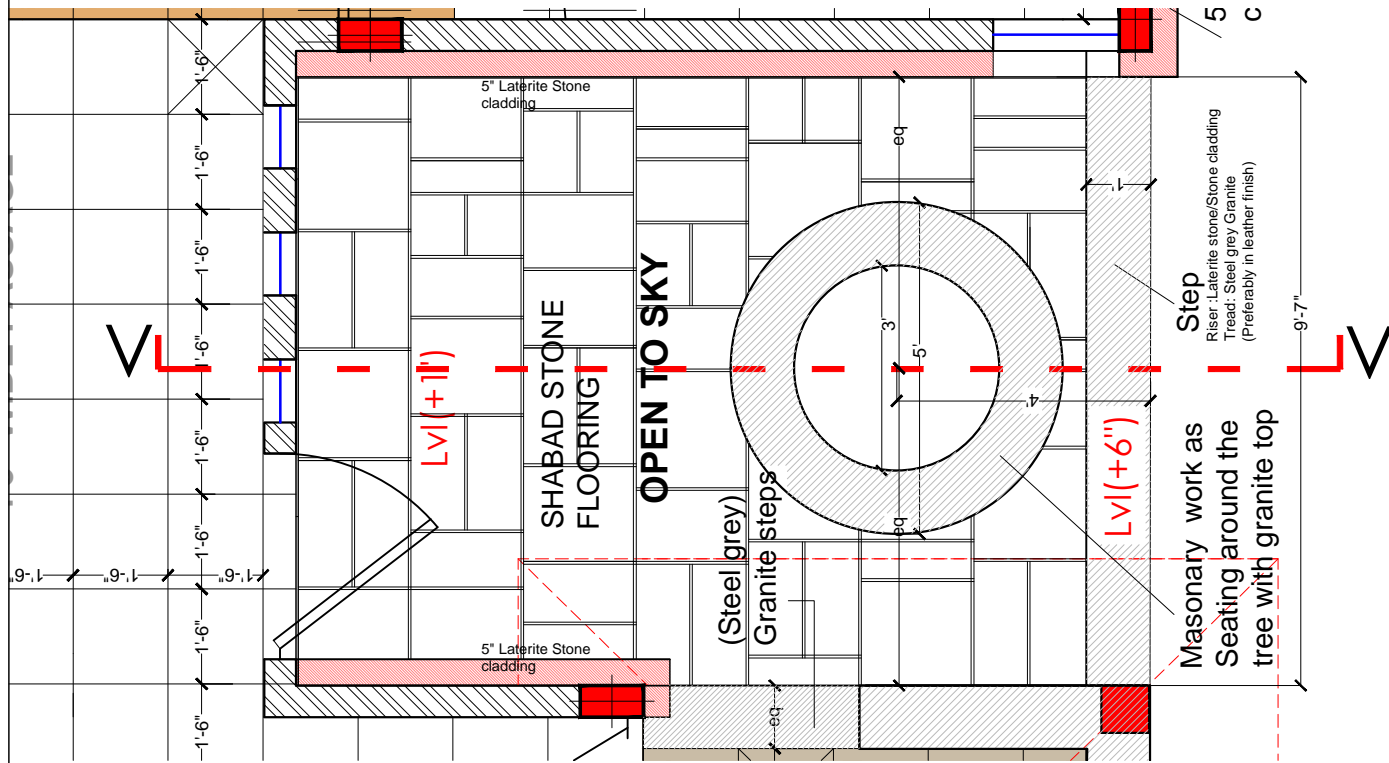

SECTION-VV

Courtyard Plan

PROJECT
FARM HOUSES
YENKAPALLI
Hyderabad
CLIENT
MODI PROPERTIES
TITLE
INTERIOR DRAWING
WORKING DRAWING

VILLA
Courtyard- Planter Detail (Circular)

DRAWING DETAILS	
Scale:	
Drawn by:	AM
Checked by:	AR
Date:	090416
Drawing Code:	AR--VILLA
Sheet No:	