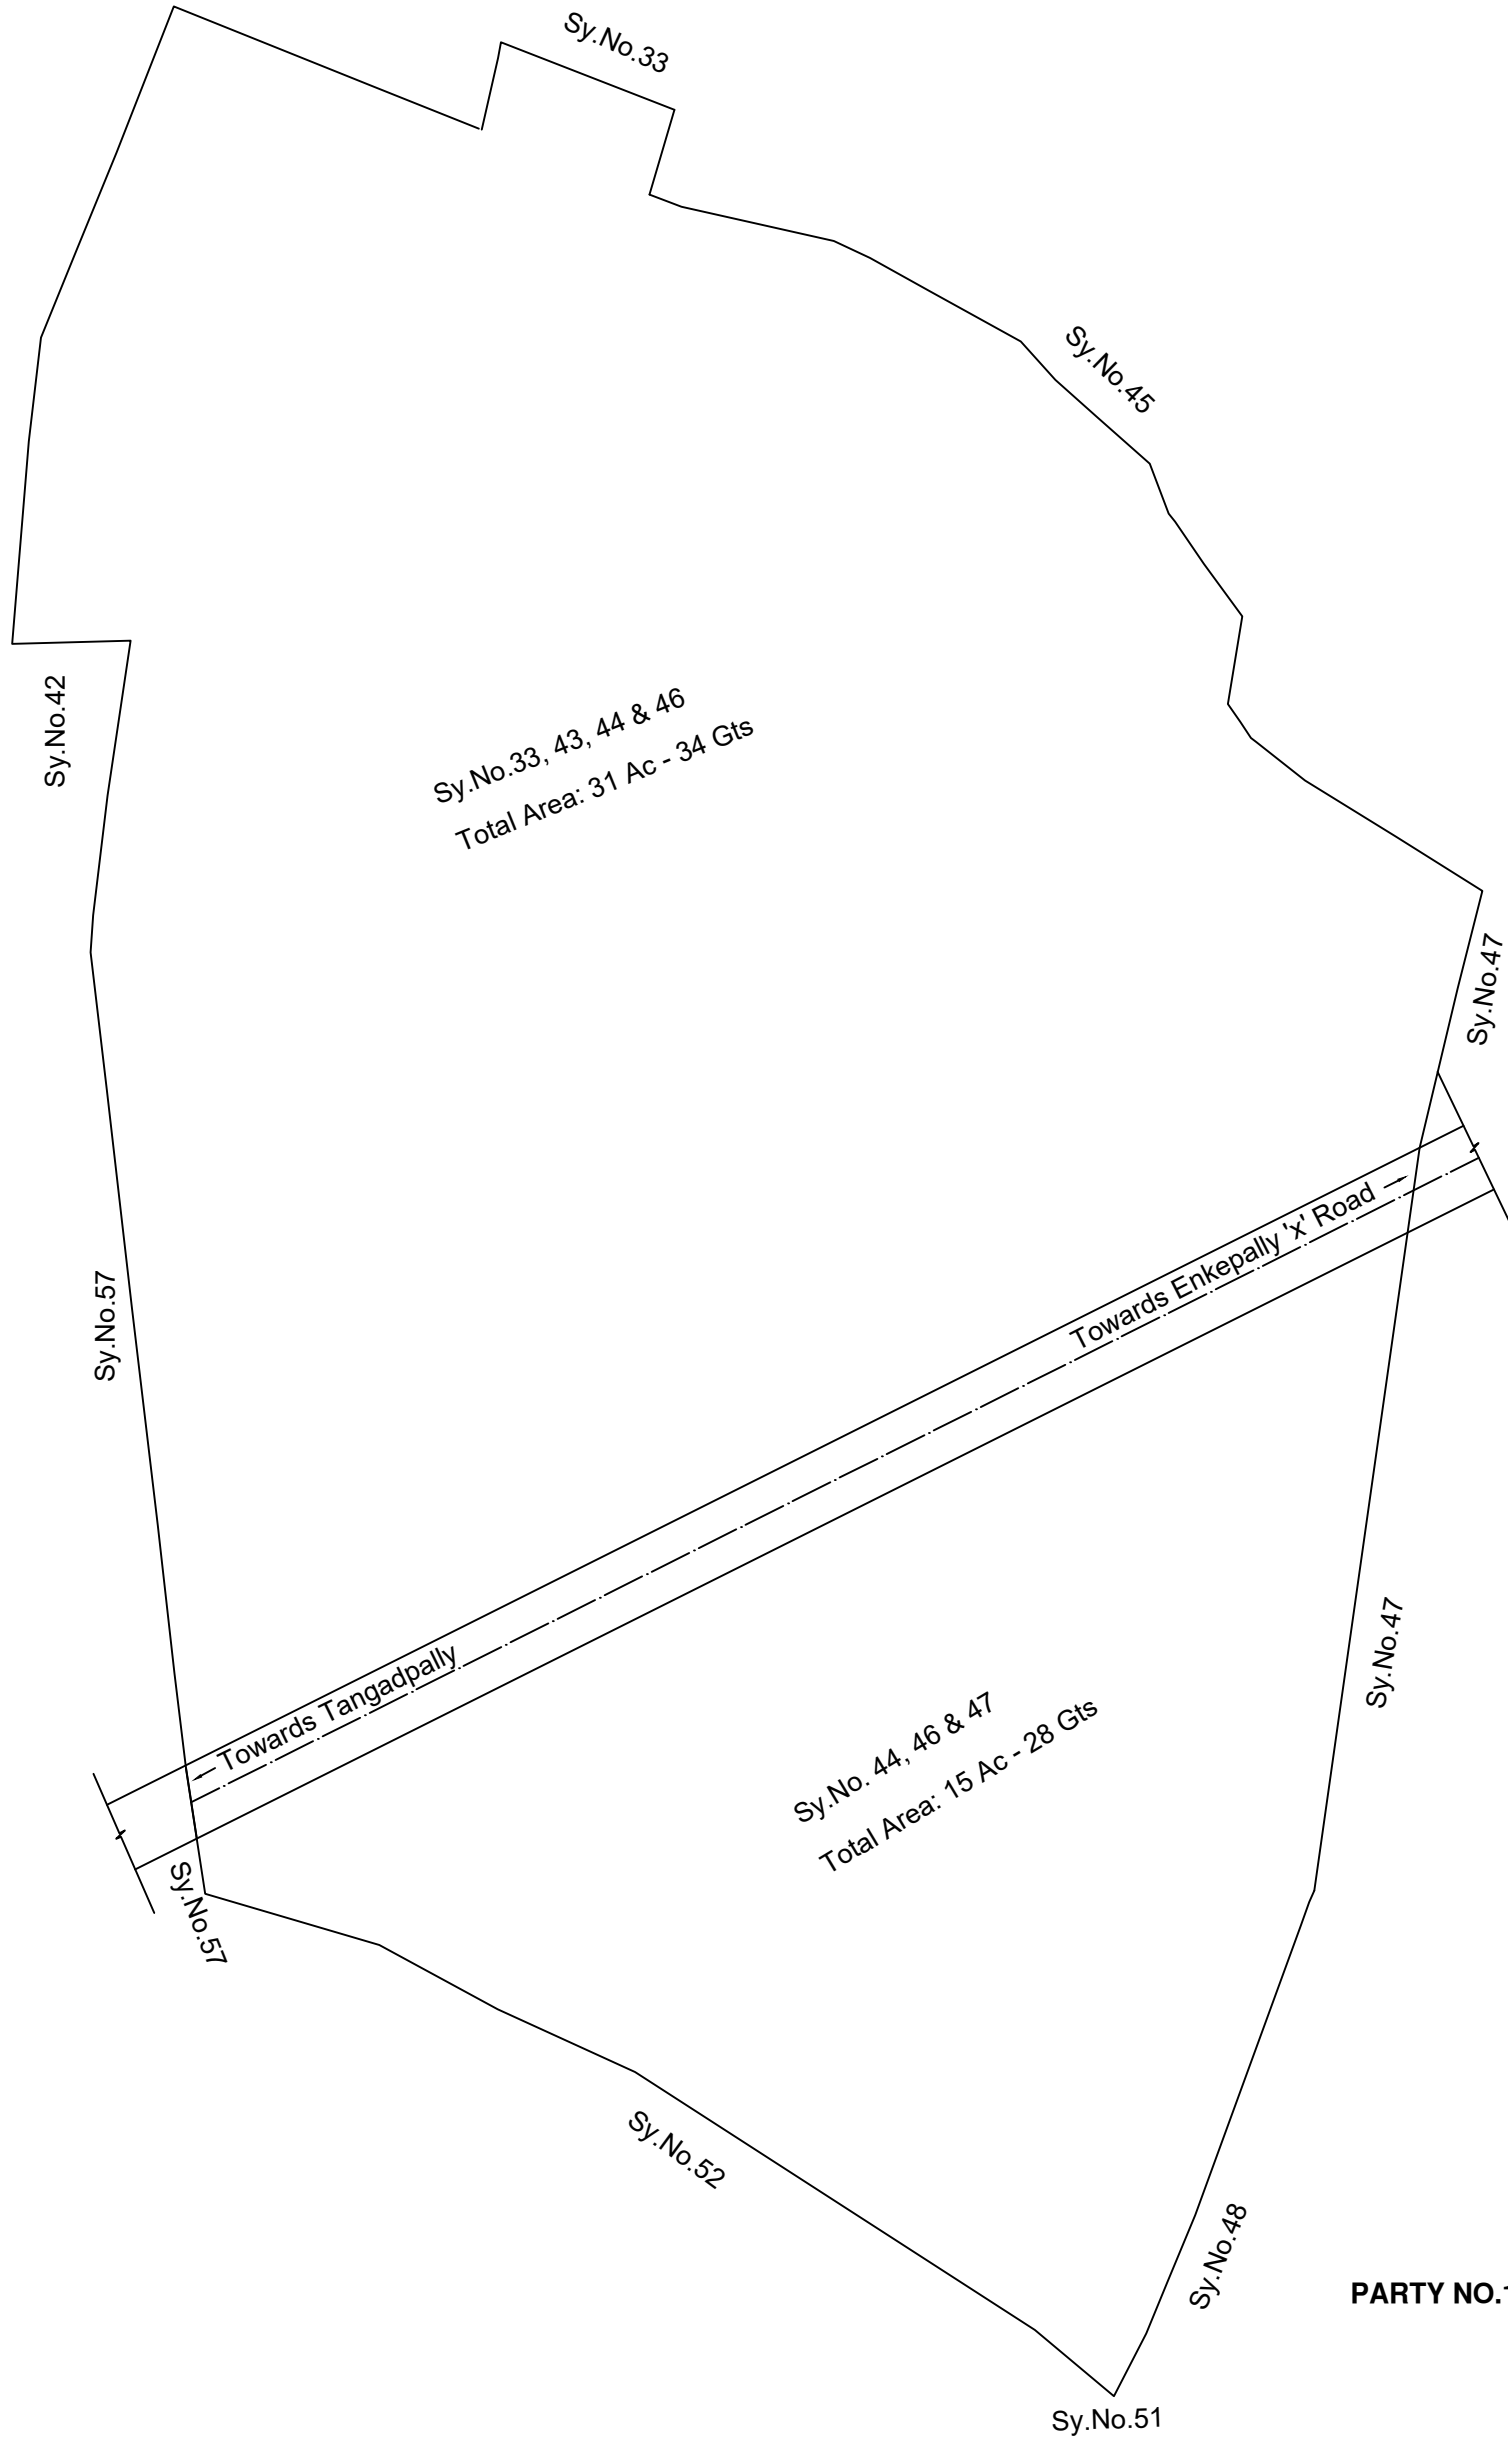

LOCATION MAP SHOWING THE PROPERTY BELONGING TO PARTY NO.1 & PARTY NO.2 SITUATED AT YENKAPALLY (V),CHEVELLA (M), RANGA REDDY DIST.

NOT TO SCALE

WITNESS:

1.

2.

PARTY NO.1

PARTY NO.2