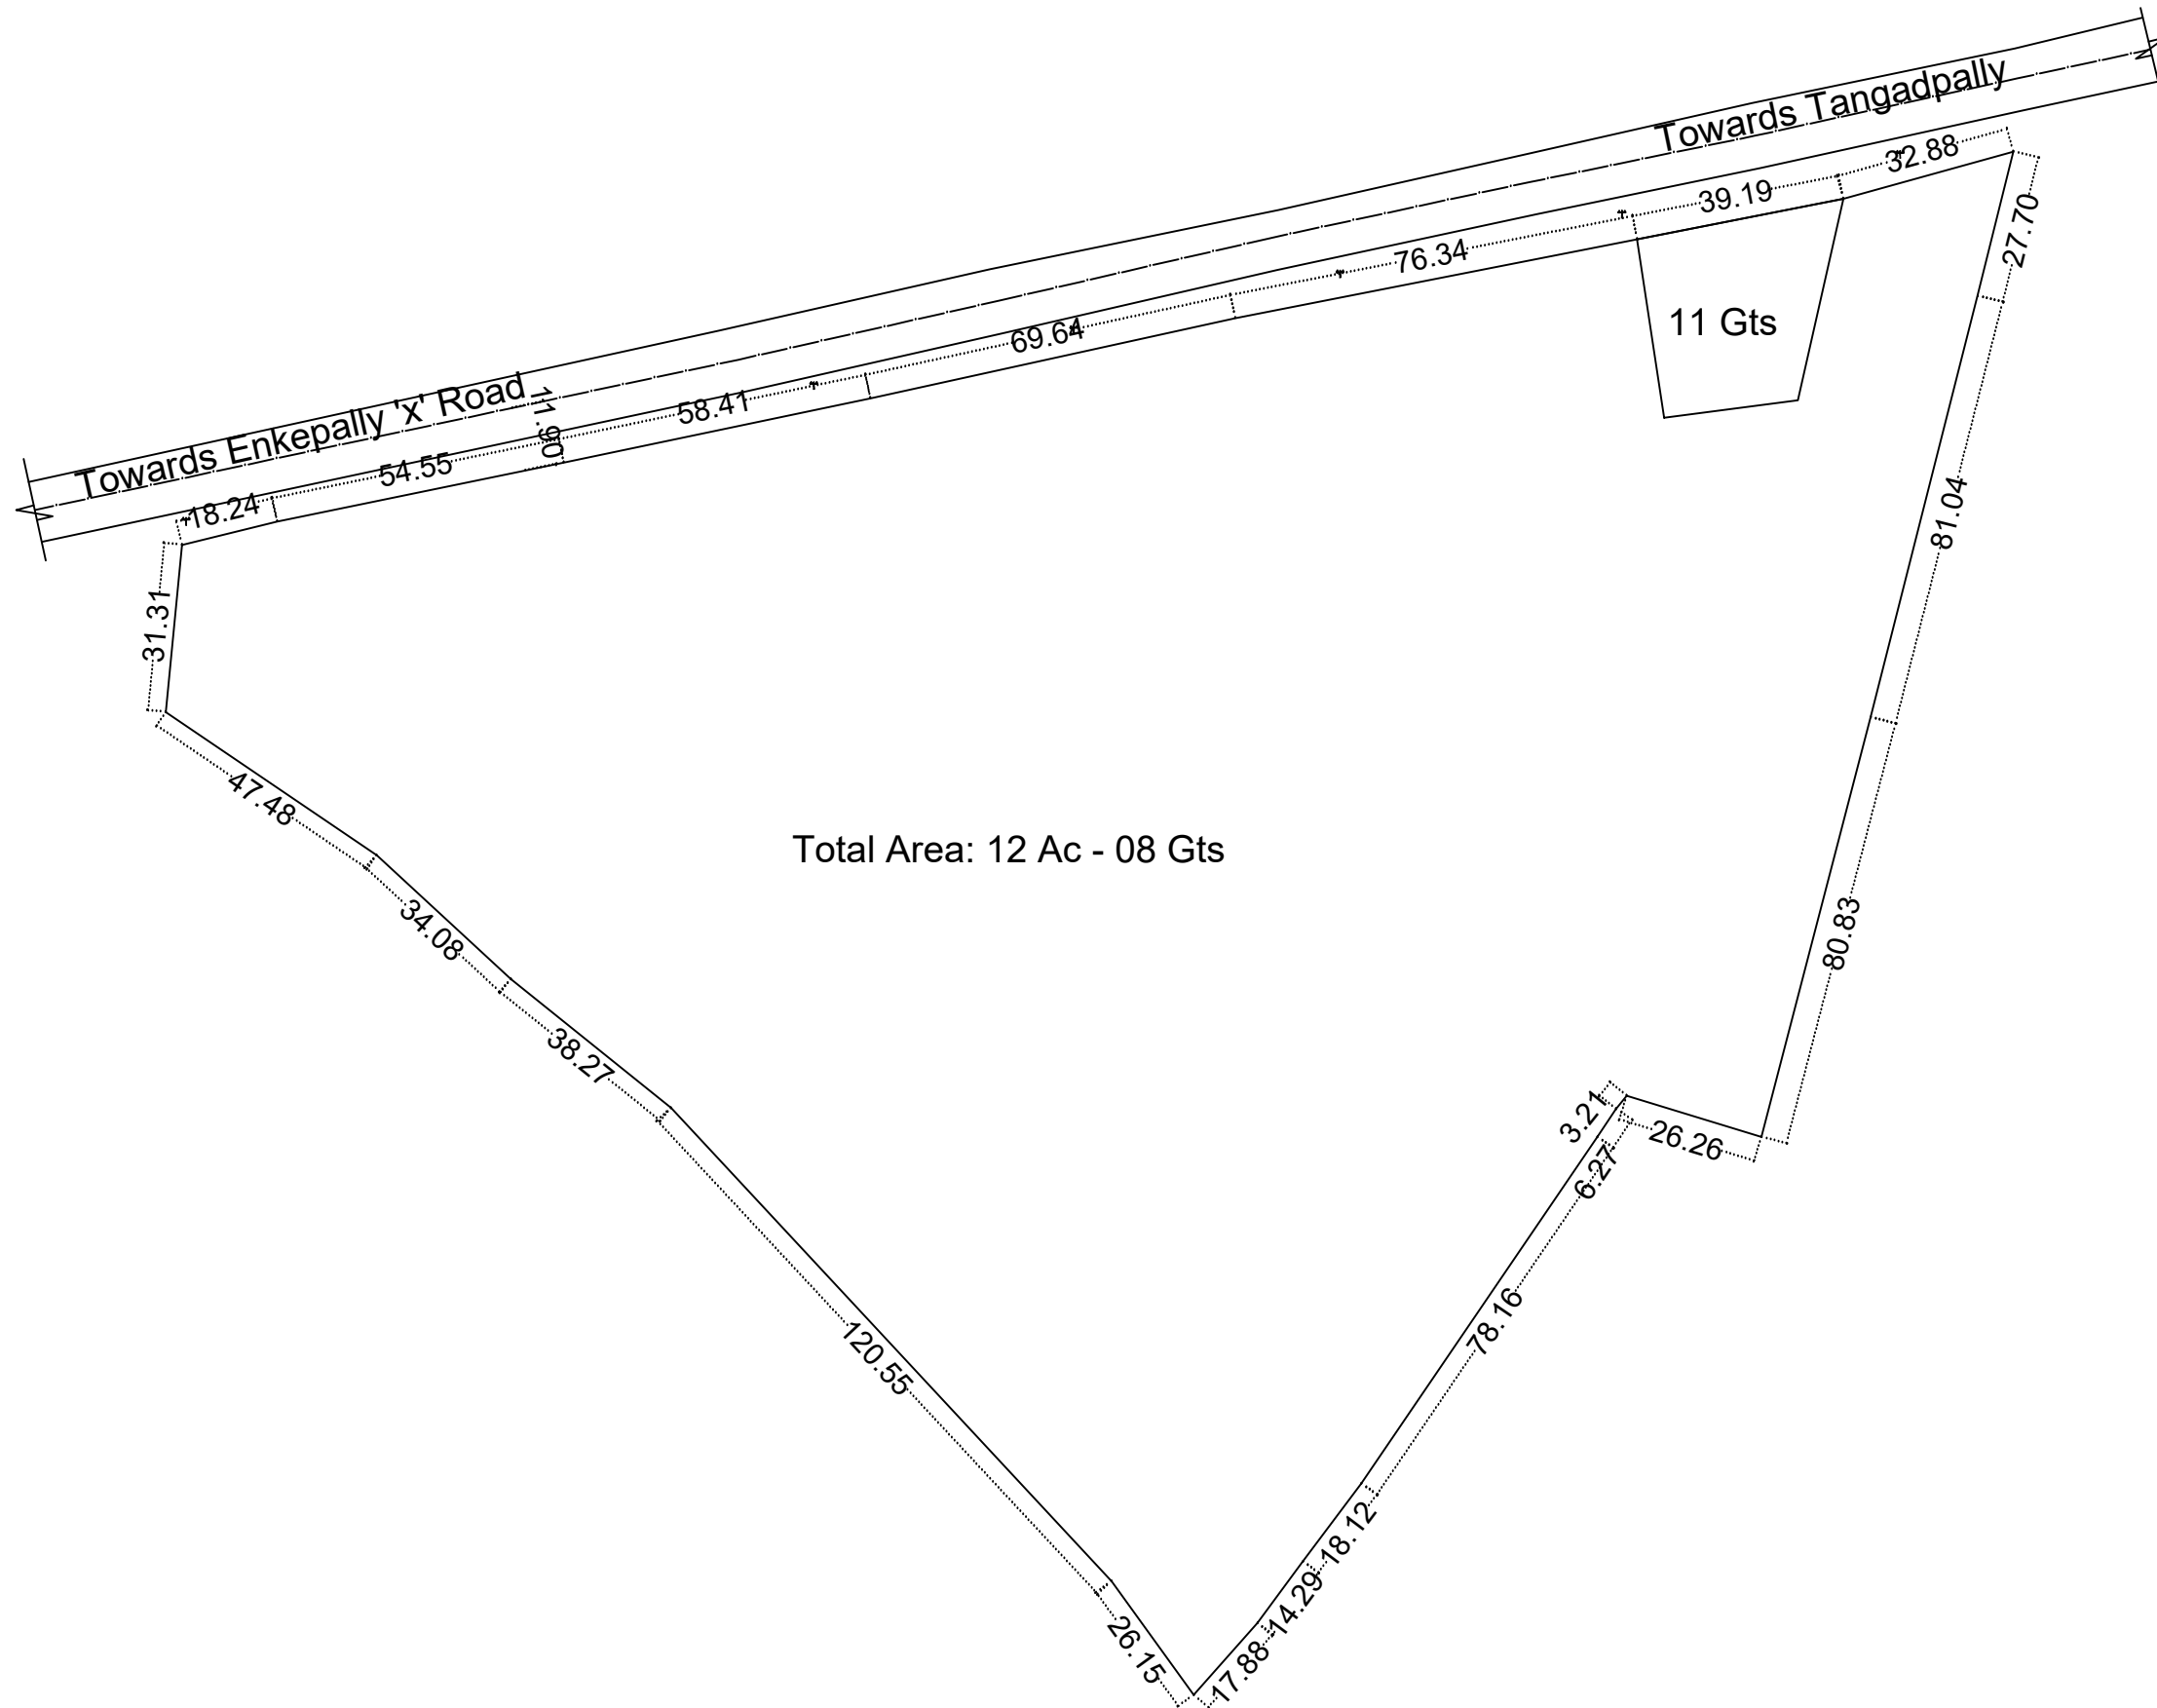

LOCATION MAP SHOWING THE SY. NO's: 44 PART,46 PART, 47 PART SITUATED AT YENKAPALLY (V),CHEVELLA (M), RANGA REDDY DIST.

SCALE: 1:1000

Title :-

LOCATION MAP SHOWING THE PART OF THE SY. NO's: 44,46,47, SITUATED AT YENKAPALLY (V),CHEVELLA(M), RANGA REDDY DIST.

Note :-

1. All Dimensions are in Metres Unless Otherwise Specified.

Area :-

Total Area: 12 Ac - 19 Gts

Client :-

Modi Properties

Legend :-

Boundary Line

Road

ELECTRICAL POST

CULVERT

Surveyed By :-

AARON ASSOCIATES, HYDERABAD.

MOBILE: 99482 04736, 7386510303

Total Area: 12 Ac - 08 Gts