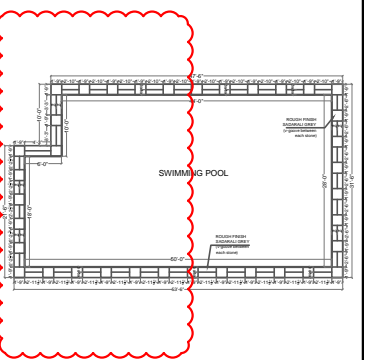

SWIMMING POOL

ROUGH FINISH
SADARALI GREY
(v-groove between
each stone)

ROUGH FINISH
SADARALI GREY
(v-groove between
each stone)

PROJECT			
SERENE FARMS			
YENKAPALLI			
HYDERABAD			
CLIENT			
MODI PROPERTIES			
TITLE			
ARCHITECTURAL DRAWING			
S.No	DATE	S.No	DATE
DRAWING DETAILS			
CLUB HOUSE POOL BOUNDARY DETAIL			
Scale:		NO SCALE	
Drawn by:		PRANAYA	
Checked by:		AR	
Date:		05-05-2018; 15-05-2018	
Drawing Code:		AR-SF-TL	
Sheet No:		01	
INTERIOR CONSULTANTS:			
ARCHITECTS & INTERIOR DESIGNERS			
7-1-212,SHIV-BAGH, AMEERPET, HYDERBAD.			
040-23753316; email: mailardes@gmail.com			

SWIMMING POOL

PROJECT
 SERENE FARMS
 YENKAPALLI
 HYDERABAD

CLIENT
 MODI PROPERTIES

TITLE
 ARCHITECTURAL DRAWING

S.No	DATE	S.No	DATE

DRAWING DETAILS
 CLUB HOUSE POOL
 BOUNDARY DETAIL

Scale:	NO SCALE
Drawn by:	PRANAYA
Checked by:	AR
Date:	05-05-2018; 15-05-2018
Drawing Code:	AR-SF-TL
Sheet No:	02