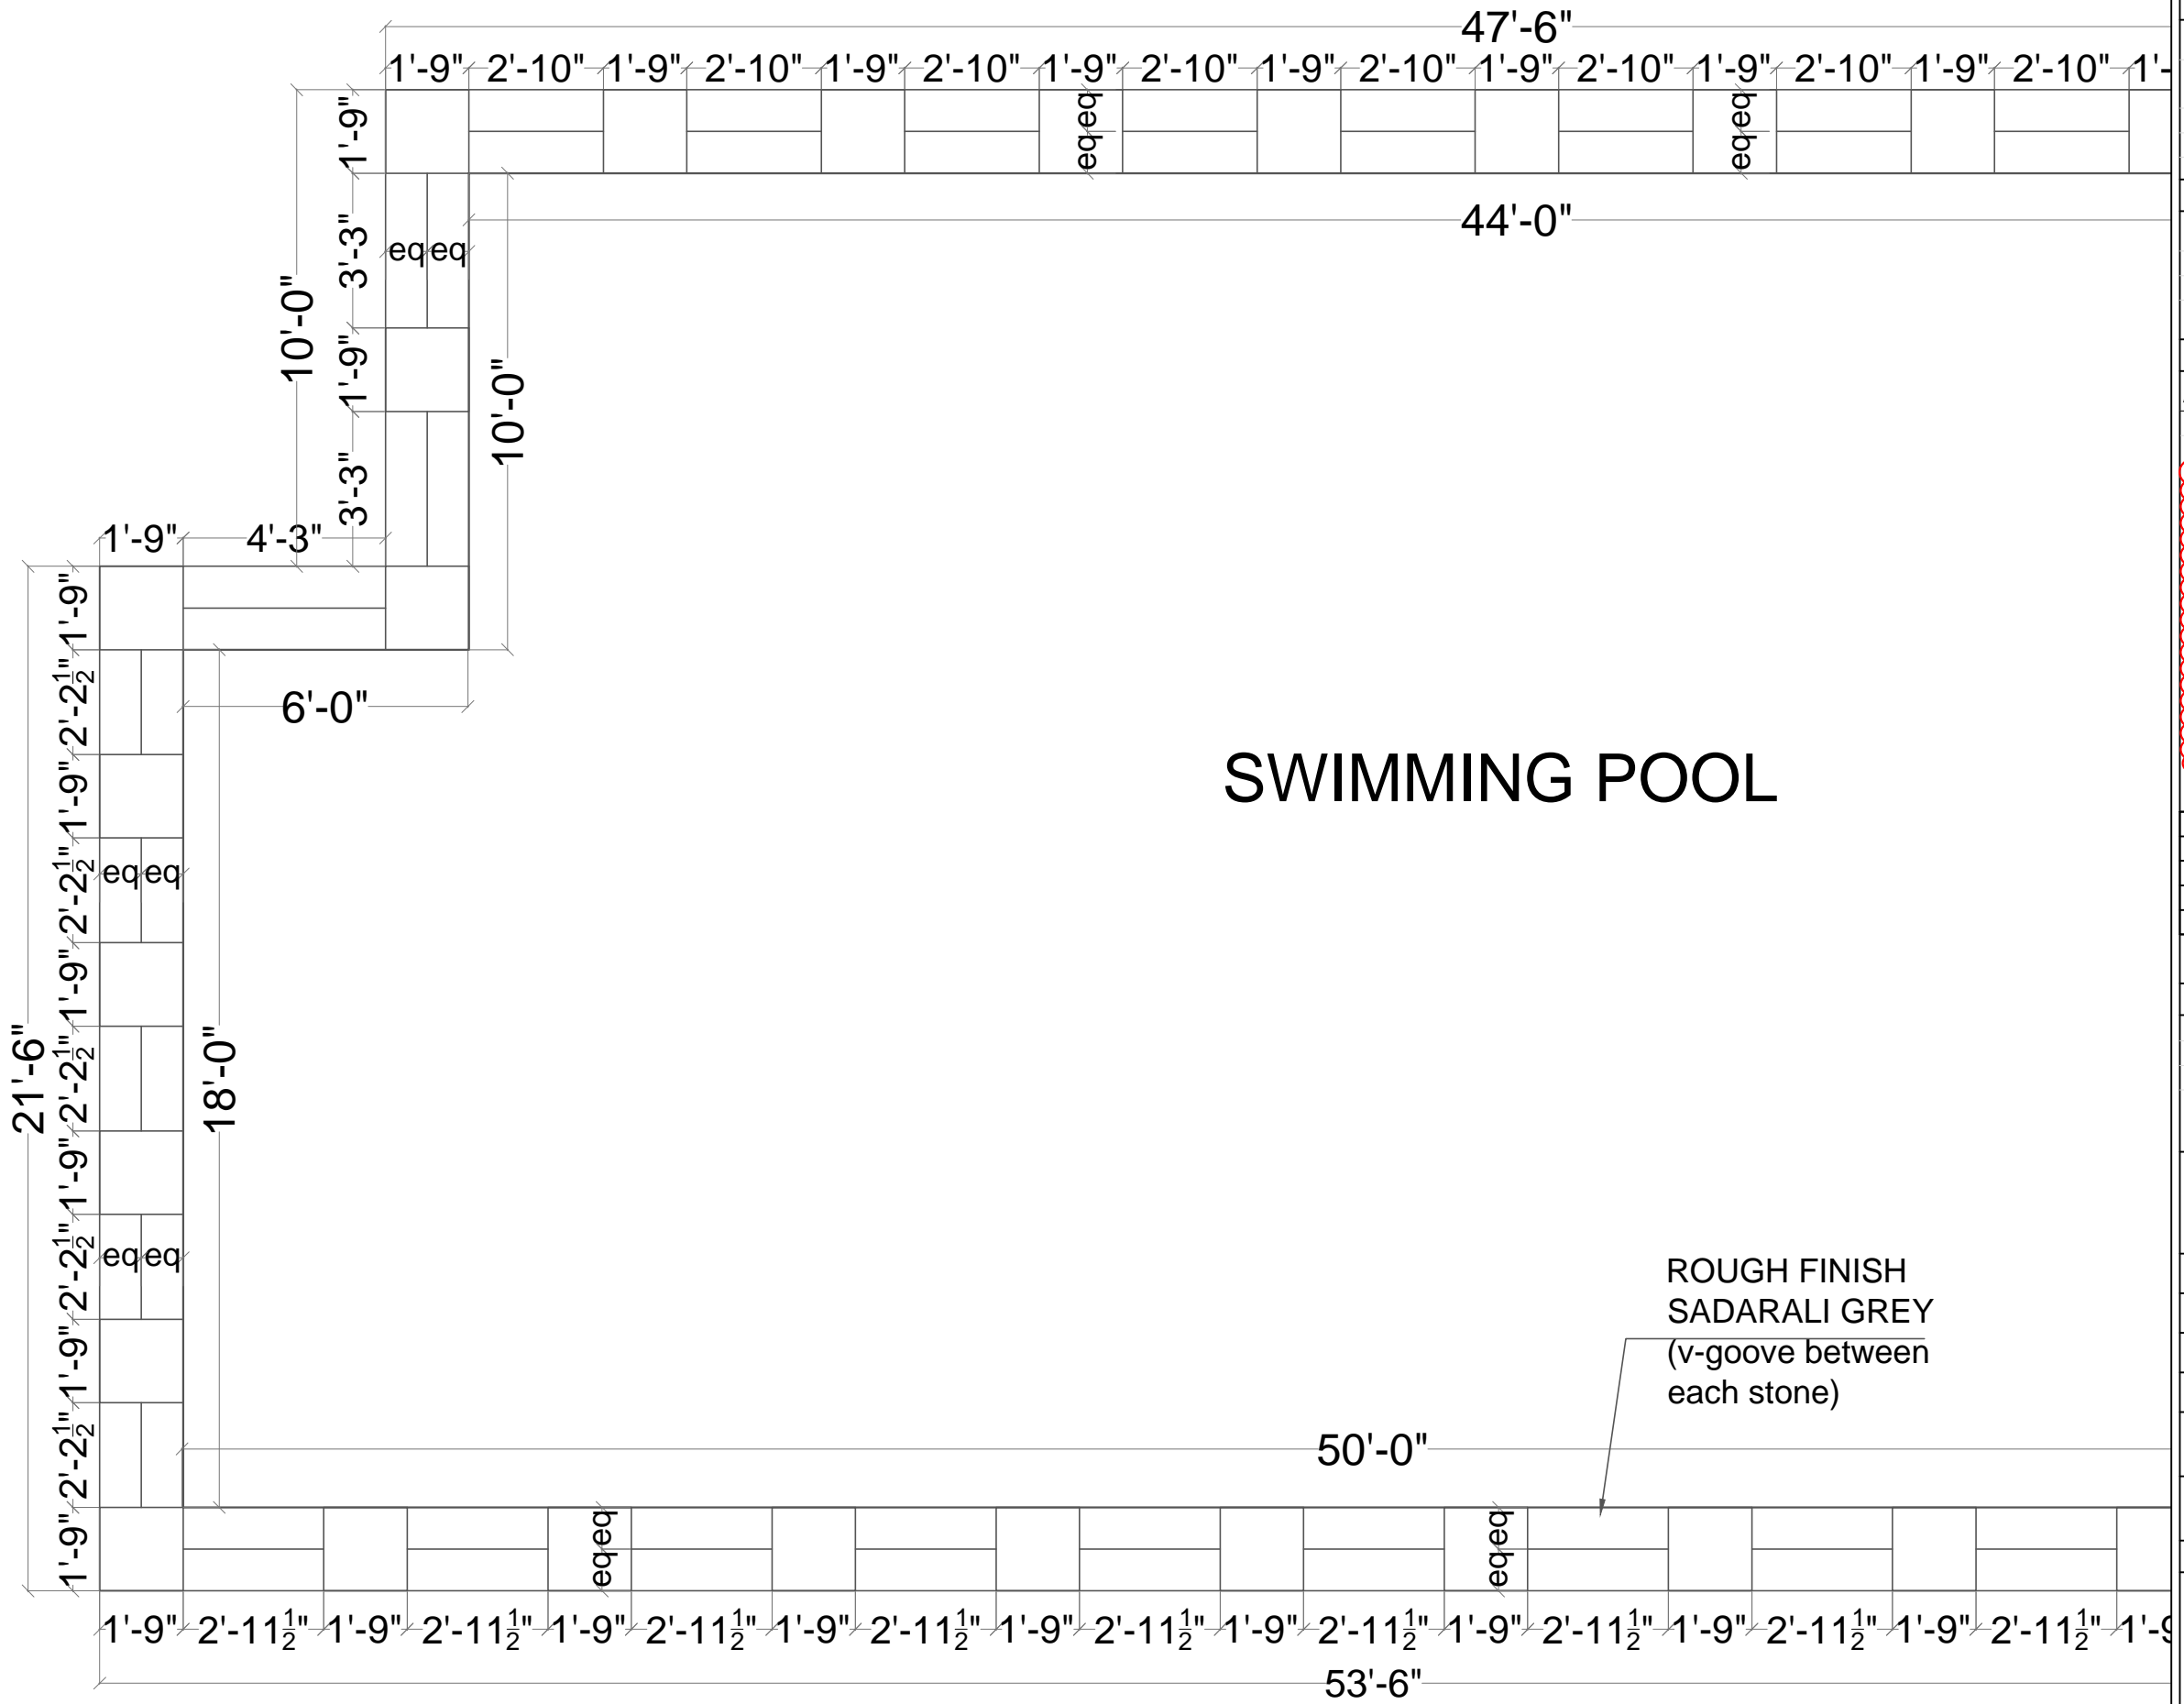

SWIMMING POOL

ROUGH FINISH
SADARALI GREY
(v-groove between
each stone)

ROUGH FINISH
SADARALI GREY
(v-groove between
each stone)

PROJECT			
SERENE FARMS			
YENKAPALLI			
HYDERABAD			
CLIENT			
MODI PROPERTIES			
TITLE			
ARCHITECTURAL DRAWING			
S.No	DATE	S.No	DATE
DRAWING DETAILS			
CLUB HOUSE POOL BOUNDARY DETAIL			
Scale:		NO SCALE	
Drawn by:		PRANAYA	
Checked by:		AR	
Date:		05-05-2018; 15-05-2018	
Drawing Code:		AR-SF-TL	
Sheet No:		01	
INTERIOR CONSULTANTS:			
ARCHITECTS & INTERIOR DESIGNERS			
7-1-212,SHIV-BAGH, AMEERPET, HYDERBAD.			
040-23753316; email: mailardes@gmail.com			

SWIMMING POOL

PROJECT
 SERENE FARMS
 YENKAPALLI
 HYDERABAD

CLIENT
 MODI PROPERTIES

TITLE
 ARCHITECTURAL DRAWING

S.No	DATE	S.No	DATE

DRAWING DETAILS
 CLUB HOUSE POOL
 BOUNDARY DETAIL

Scale:	NO SCALE
Drawn by:	PRANAYA
Checked by:	AR
Date:	05-05-2018; 15-05-2018
Drawing Code:	AR-SF-TL
Sheet No:	02