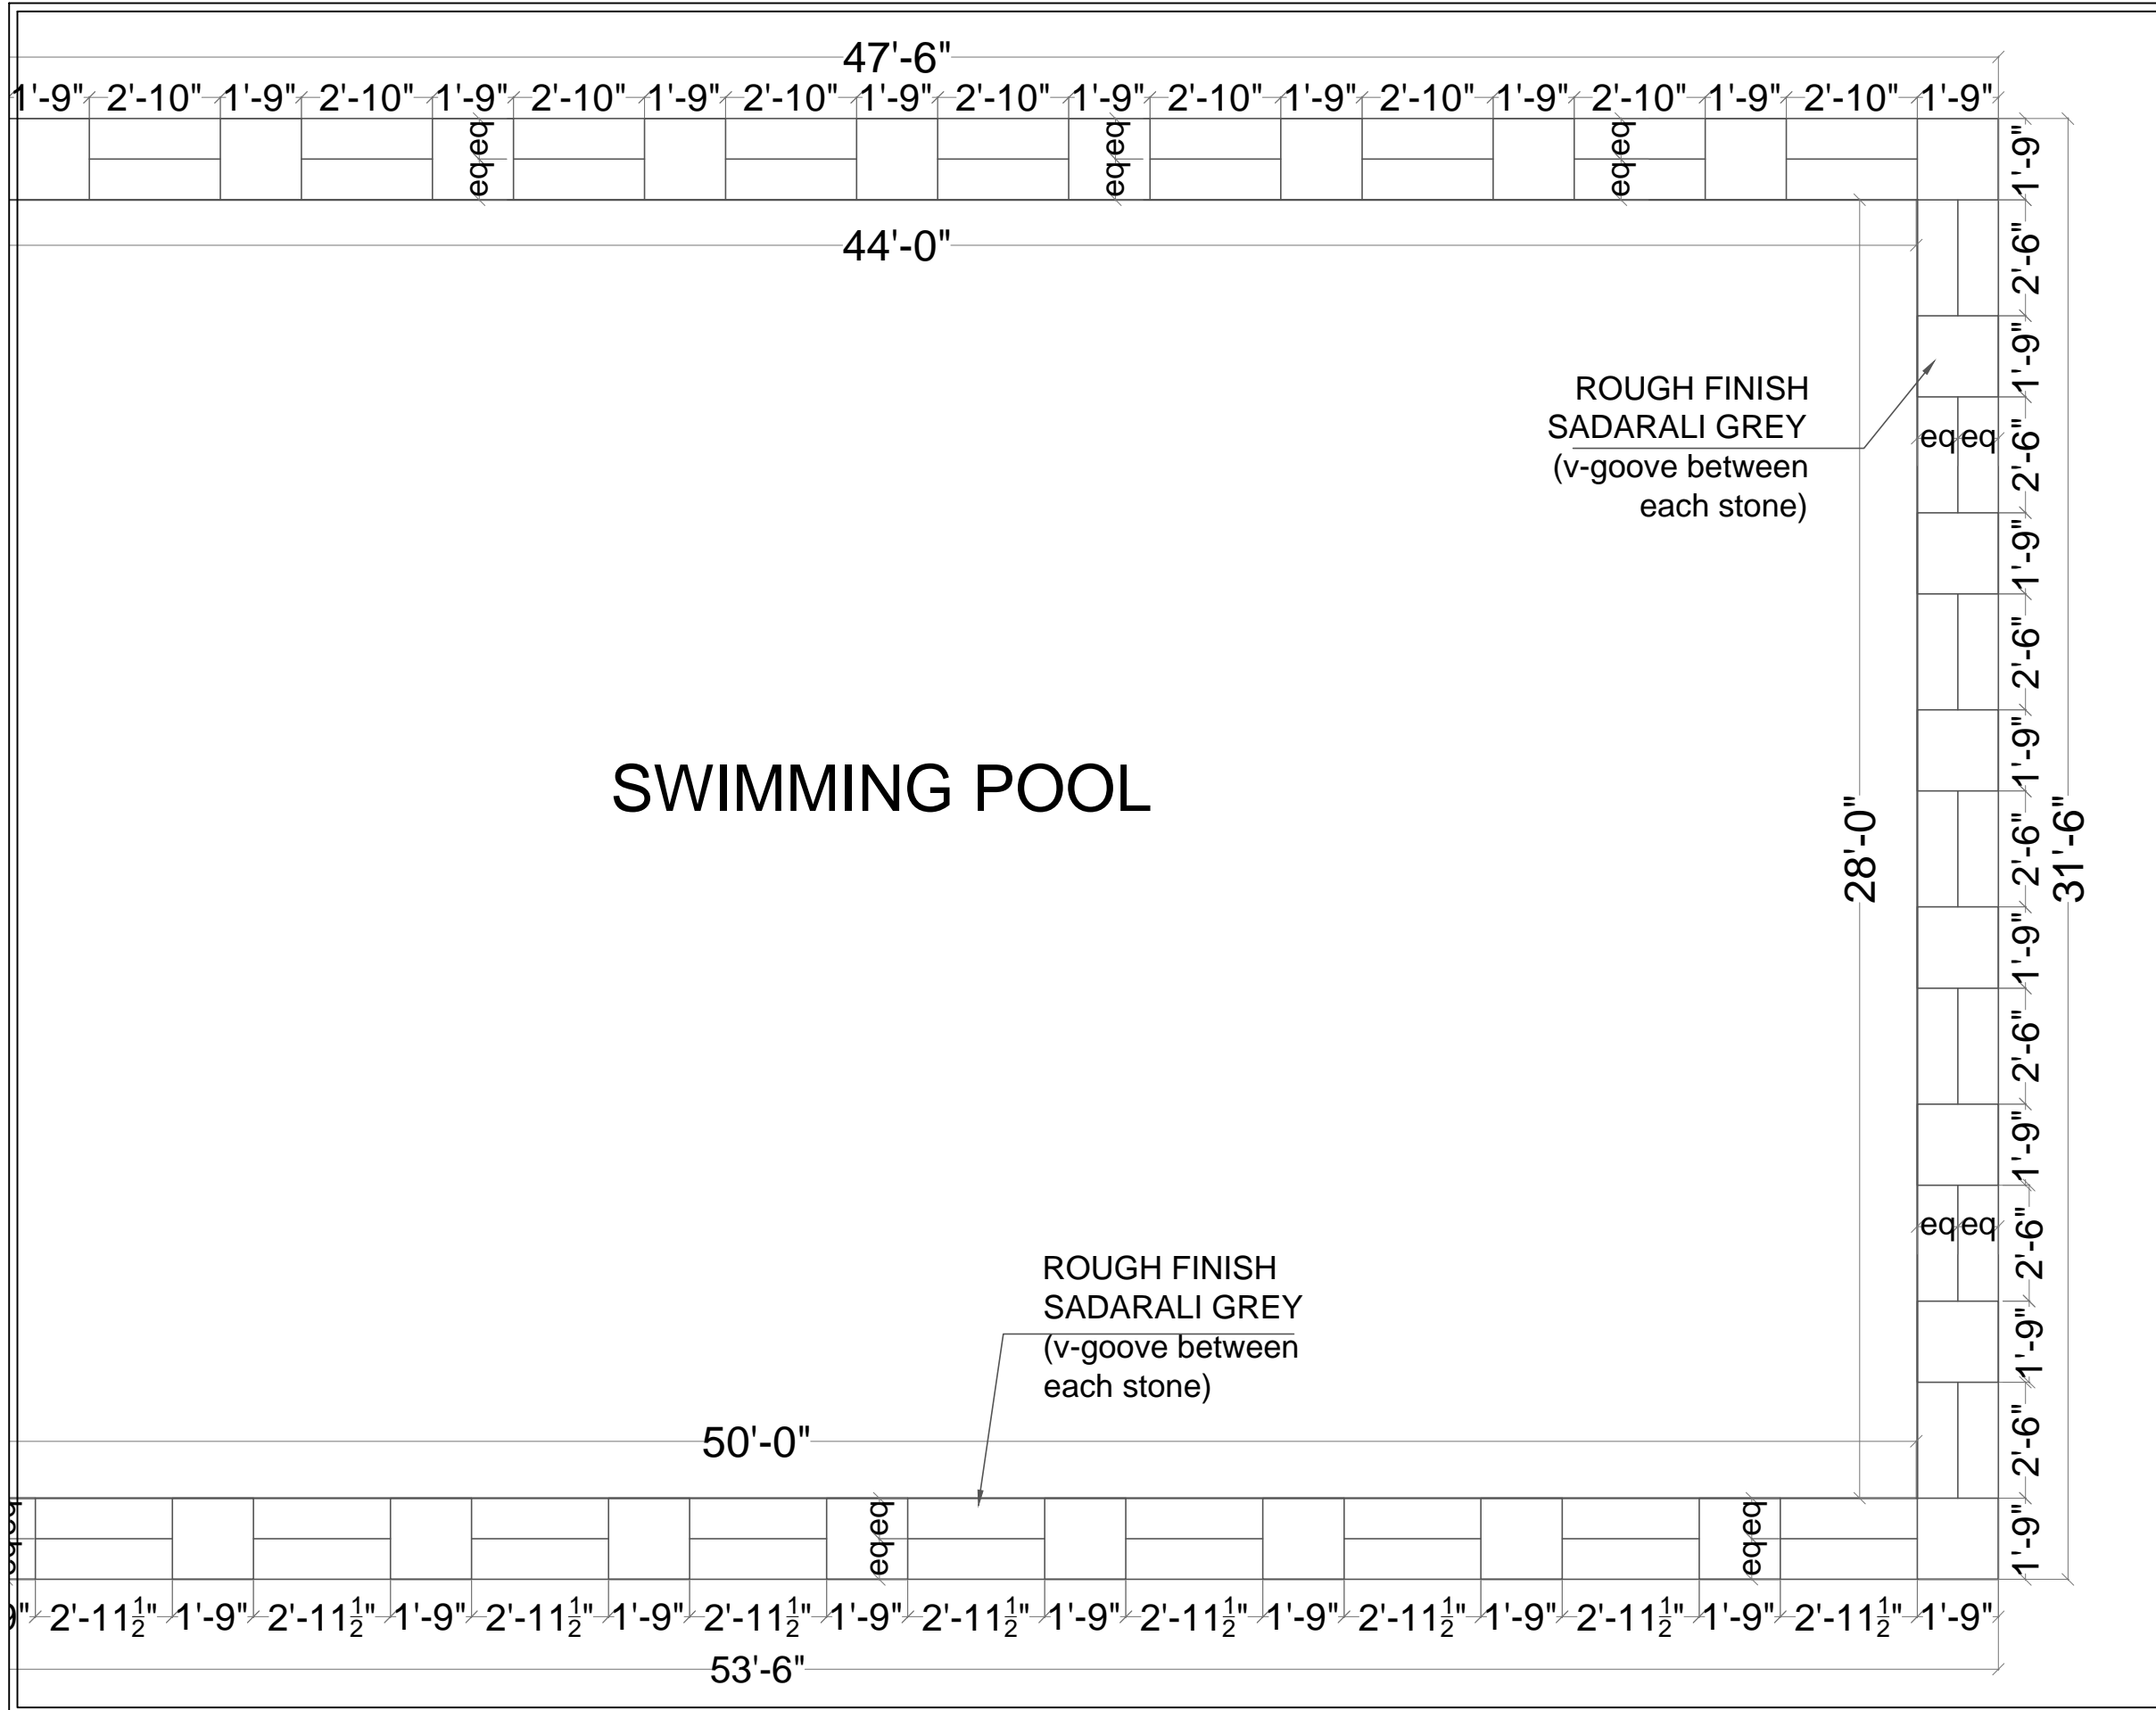

PROJECT			
SERENE FARMS			
YENKAPALLI			
HYDERABAD			
CLIENT			
MODI PROPERTIES			
TITLE			
ARCHITECTURAL DRAWING			
S.No	DATE	S.No	DATE
DRAWING DETAILS			
CLUB HOUSE POOL			
BOUNDARY DETAIL			
Scale:		NO SCALE	
Drawn by:		PRANAYA	
Checked by:		AR	
Date:		05-05-2018; 15-05-2018	
Drawing Code:		AR-SF-TL	
Sheet No:		03	
INTERIOR CONSULTANTS:			
ARCHITECTS & INTERIOR DESIGNERS			
7-1-212,SHIV-BAGH, AMEERPET, HYDERBAD.			
040-23753316; email: mailardes@gmail.com