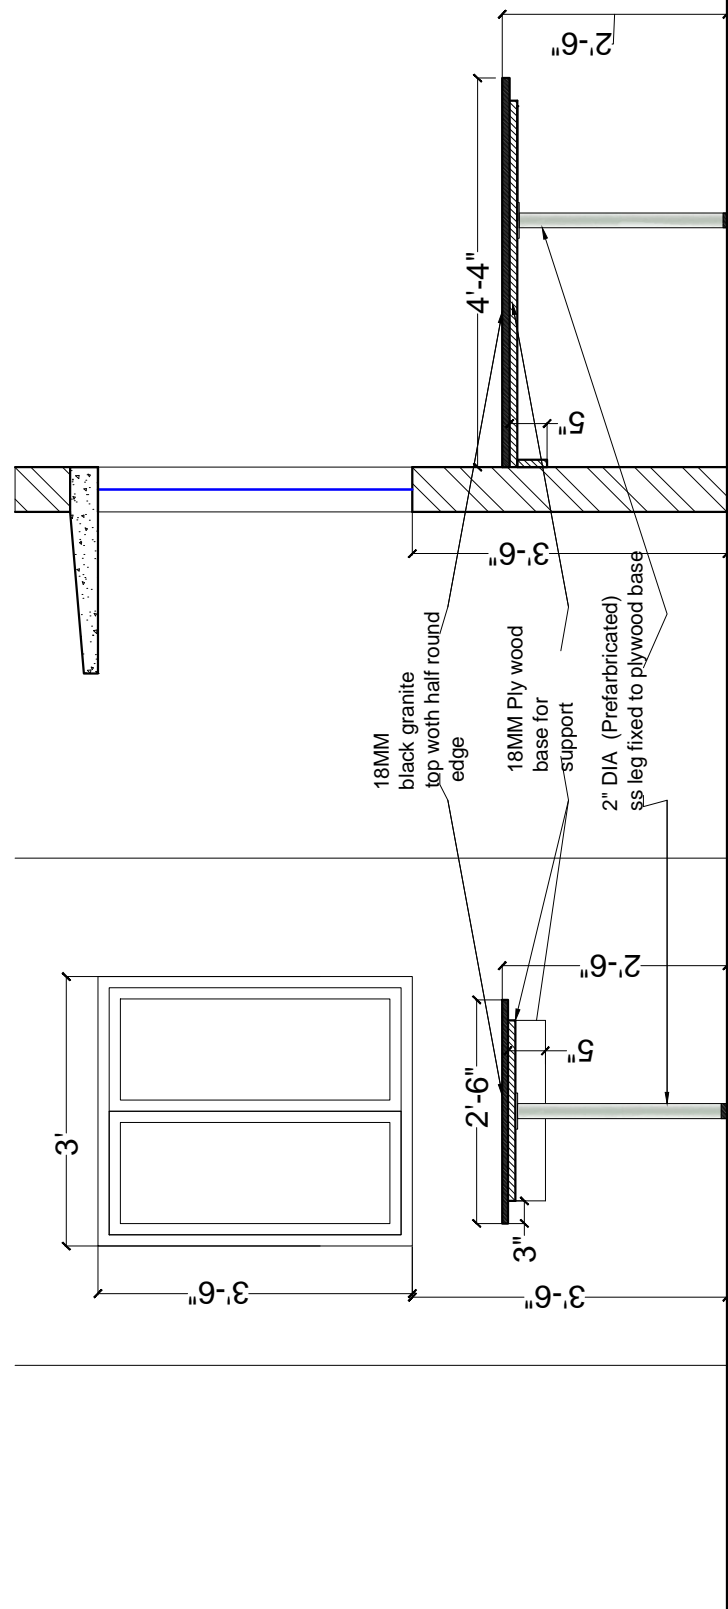

FRONT ELEVATION

PROJECT

SERENE FARMS

YENKAPALLI

Hyderabad

CLIENT

MODI PROPERTIES

TITLE

INTERIOR DRAWING

CARPENTARY DRAWING

PRE LAMINATED BOARD:

DARK LAMINATE - W 2763

WENGE

LIGHT LAMINATE - W2691

ARABIAN WALNUT

VILLA
BREAKFAST COUNTER

DRAWING DETAILS

Scale:

Drawn by: AM

Checked by: AR

Date: 120916

Drawing Code: INT-KIT1

Sheet No:

INTERIOR CONSULTANTS:

ARDES
ARCHITECTS & INTERIOR DESIGNERS

7-1-212,SHIV-BAGH, AMEERPET, HYDERBAD.
040-23753316; email: mailardes@gmail.com

SIDE ELEVATION