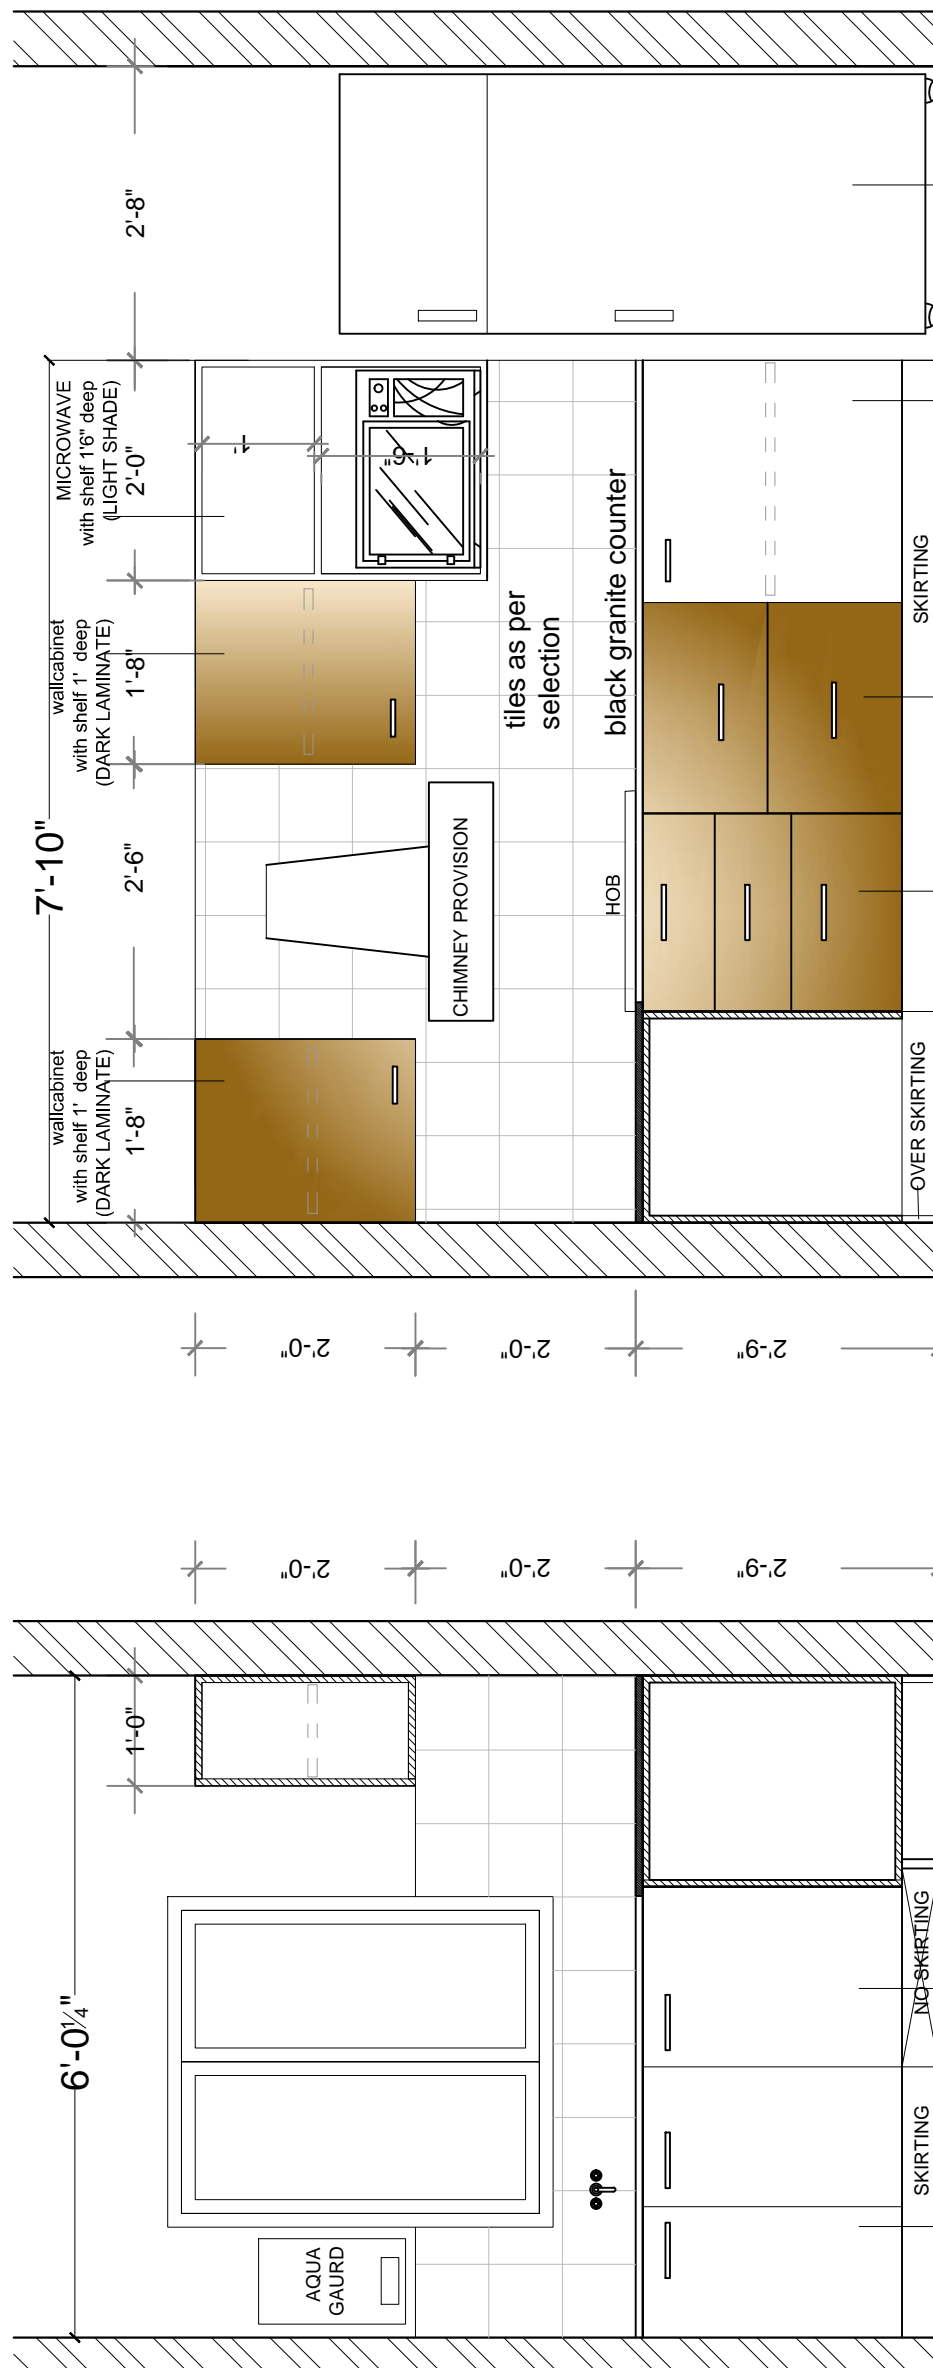

PROJECT	
SERENE FARMS	
YENKAPALLI	
Hyderabad	
CLIENT	
MODI PROPERTIES	
TITLE	
INTERIOR DRAWING	
CARPENTARY DRAWING	
PRE LAMINATED BOARD:	
DARK LAMINATE - W 2763	
WENGE	
LIGHT LAMINATE - W2691	
ARABIAN WALNUT	
VILLA KITCHEN PLAN	
DRAWING DETAILS	
Scale:	
Drawn by:	AM
Checked by:	AR
Date:	120916
Drawing Code:	INT-KIT1
Sheet No:	
INTERIOR CONSULTANTS:	
ARDES	
ARCHITECTS & INTERIOR DESIGNERS	
7-1-212,SHIV-BAGH, AMEERPET, HYDERBAD. 040-23753316; email: mailardes@gmail.com	

Elevation A

Elevation B

PROJECT	
SERENE FARMS	
YENKAPALLI	
Hyderabad	
CLIENT	
MODI PROPERTIES	
TITLE	
INTERIOR DRAWING	
CARPENTARY DRAWING	
<p>PRE LAMINATED BOARD:</p> <p>DARK LAMINATE - W 2763 WENGE</p> <p>LIGHT LAMINATE - W2691 ARABIAN WALNUT</p>	
<p>VILLA</p> <p>KITCHEN ELEVATIONS</p>	
DRAWING DETAILS	
Scale:	
Drawn by:	AM
Checked by:	AR
Date:	120916
Drawing Code:	INT-KIT1
Sheet No:	
INTERIOR CONSULTANTS:	
<p>ARDES</p> <p>ARCHITECTS & INTERIOR DESIGNERS</p> <p>7-1-212,SHIV-BAGH, AMEERPET, HYDERBAD. 040-23753316; email: mailardes@gmail.com</p>	