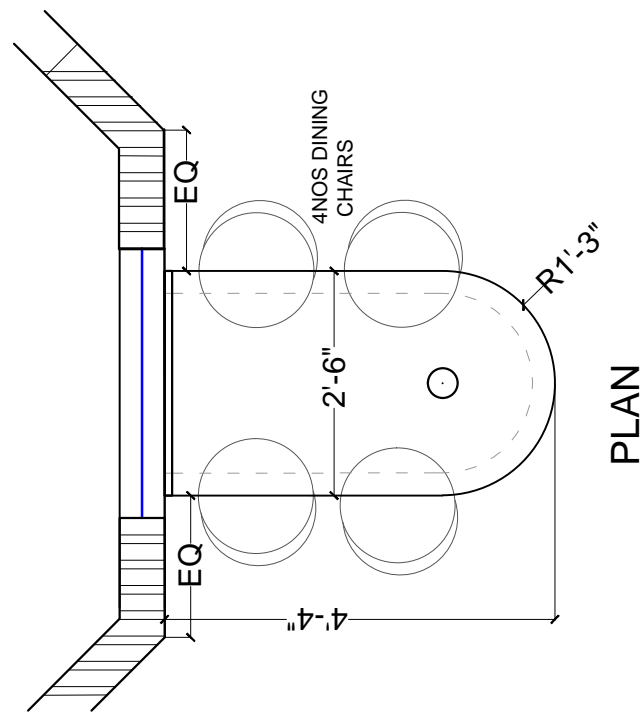

FRONT ELEVATION

BREAKFAST COUNTER

PLAN