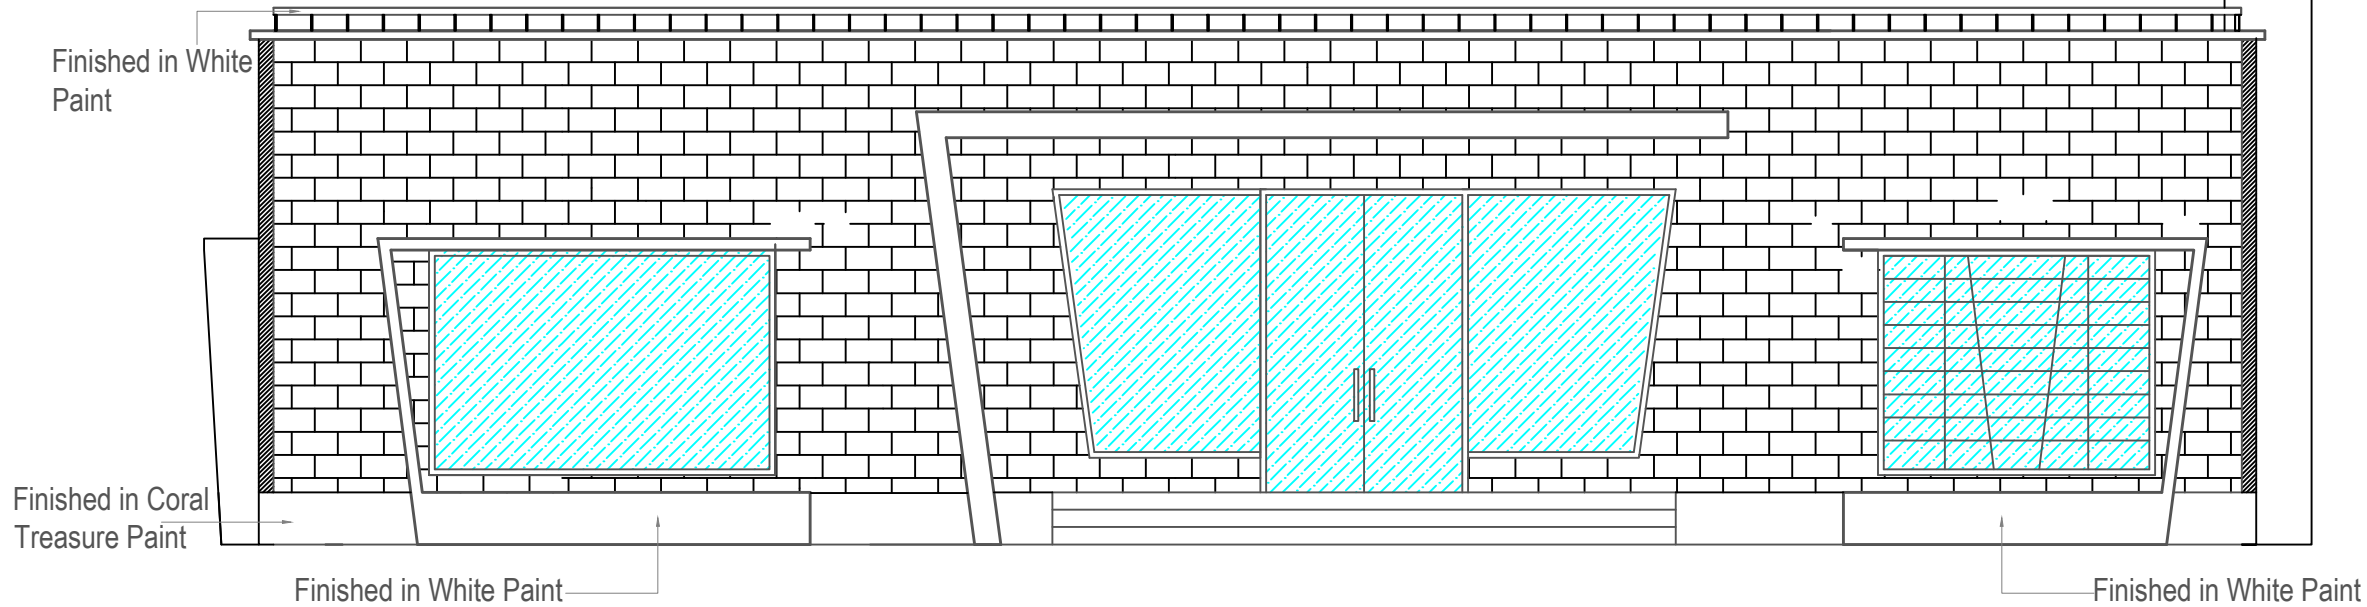

PROJECT
SERENE FARMS
YENKAPALLI
HYDERABAD

CLIENT
MODI PROPERTIES

TITLE
ARCHITECTURAL DRAWING

S.No	DATE	S.No	DATE

DRAWING DETAILS
CLUB HOUSE
EXTERIOR PAINTS
North & South Elevations

Scale:	NO SCALE
Drawn by:	POOJA
Checked by:	AR
Date:	07-12-2017
Drawing Code:	WD-ELEV-PAINT
Sheet No:	1

INTERIOR CONSULTANTS:

ARDES
ARCHITECTS & INTERIOR DESIGNERS
7-1-212,SHIV-BAGH, AMEERPET, HYDERBAD.
040-23753316; email: mailardes@gmail.com

NORTH SIDE ELEVATION