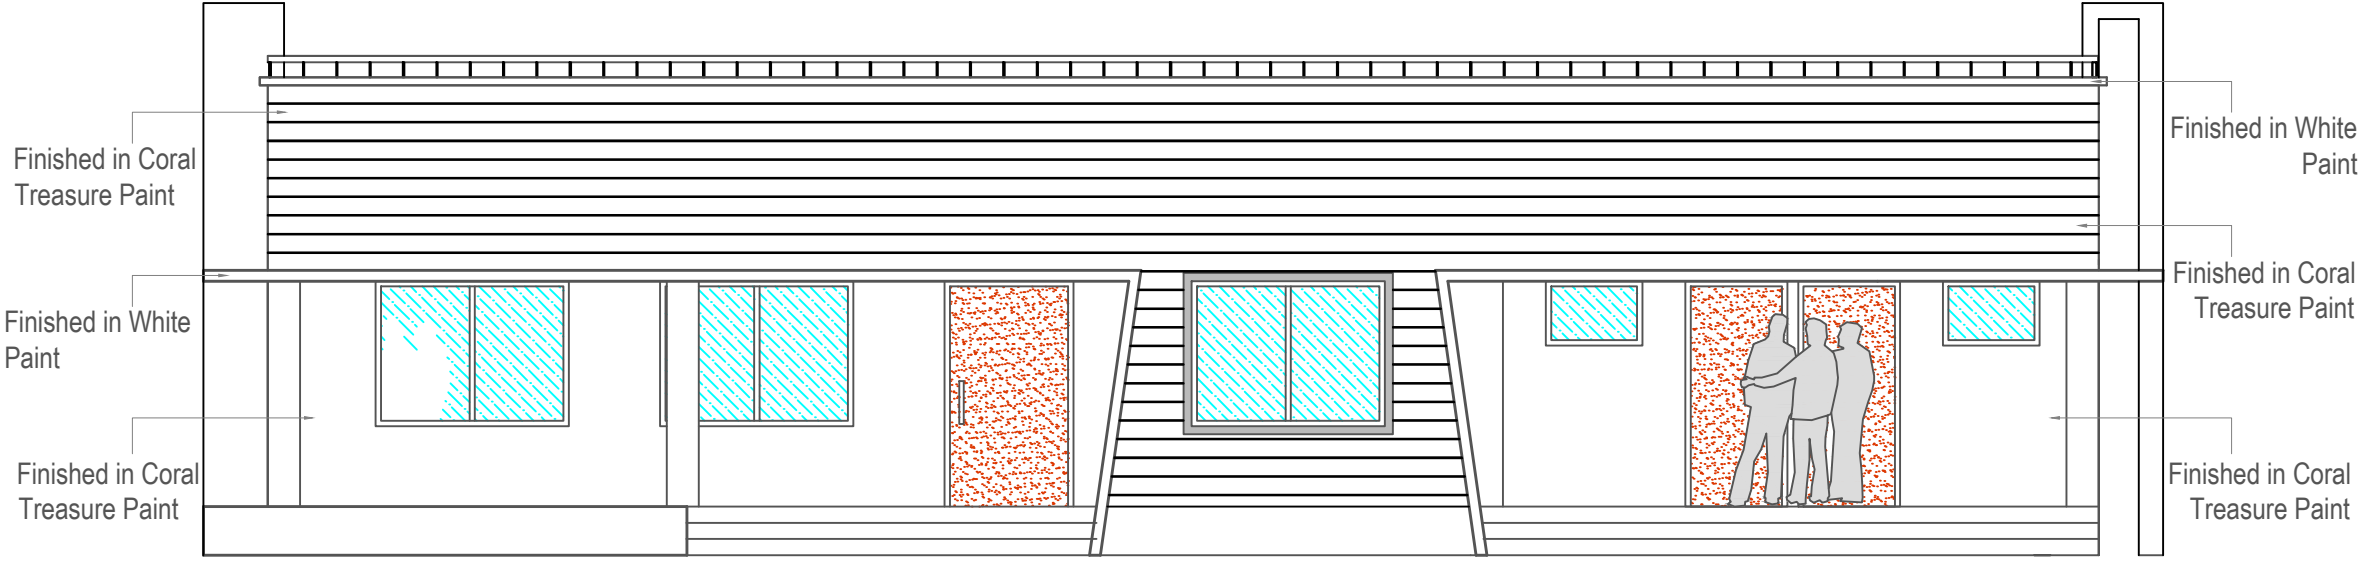

PROJECT
 SERENE FARMS
 YENKAPALLI
 HYDERABAD

CLIENT
 MODI PROPERTIES

TITLE
 ARCHITECTURAL DRAWING

S.No	DATE	S.No	DATE

DRAWING DETAILS
 CLUB HOUSE
 EXTERIOR PAINTS
 North & South Elevations

Scale:	NO SCALE
Drawn by:	POOJA
Checked by:	AR
Date:	07-12-2017
Drawing Code:	WD-ELEV-PAINT
Sheet No:	1

INTERIOR CONSULTANTS:

ARDES
 ARCHITECTS & INTERIOR DESIGNERS
 7-1-212,SHIV-BAGH, AMEERPET, HYDERBAD.
 040-23753316; email: mailardes@gmail.com

NORTH SIDE ELEVATION

SOUTH SIDE ELEVATION

ROOM	DESCRIPTION	REFERENCE
EXTERIOR	Coral Treasure - 0975 	Asian Paints (INTERIOR COLOUR COMBINATIONS)
	White Paint (elements that are projected)	

ROOM	DESCRIPTION	REFERENCE
EXTERIOR	Coral Treasure - 0975	Asian Paints (INTERIOR COLOUR COMBINATIONS)
	White Paint (elements that are projected)	