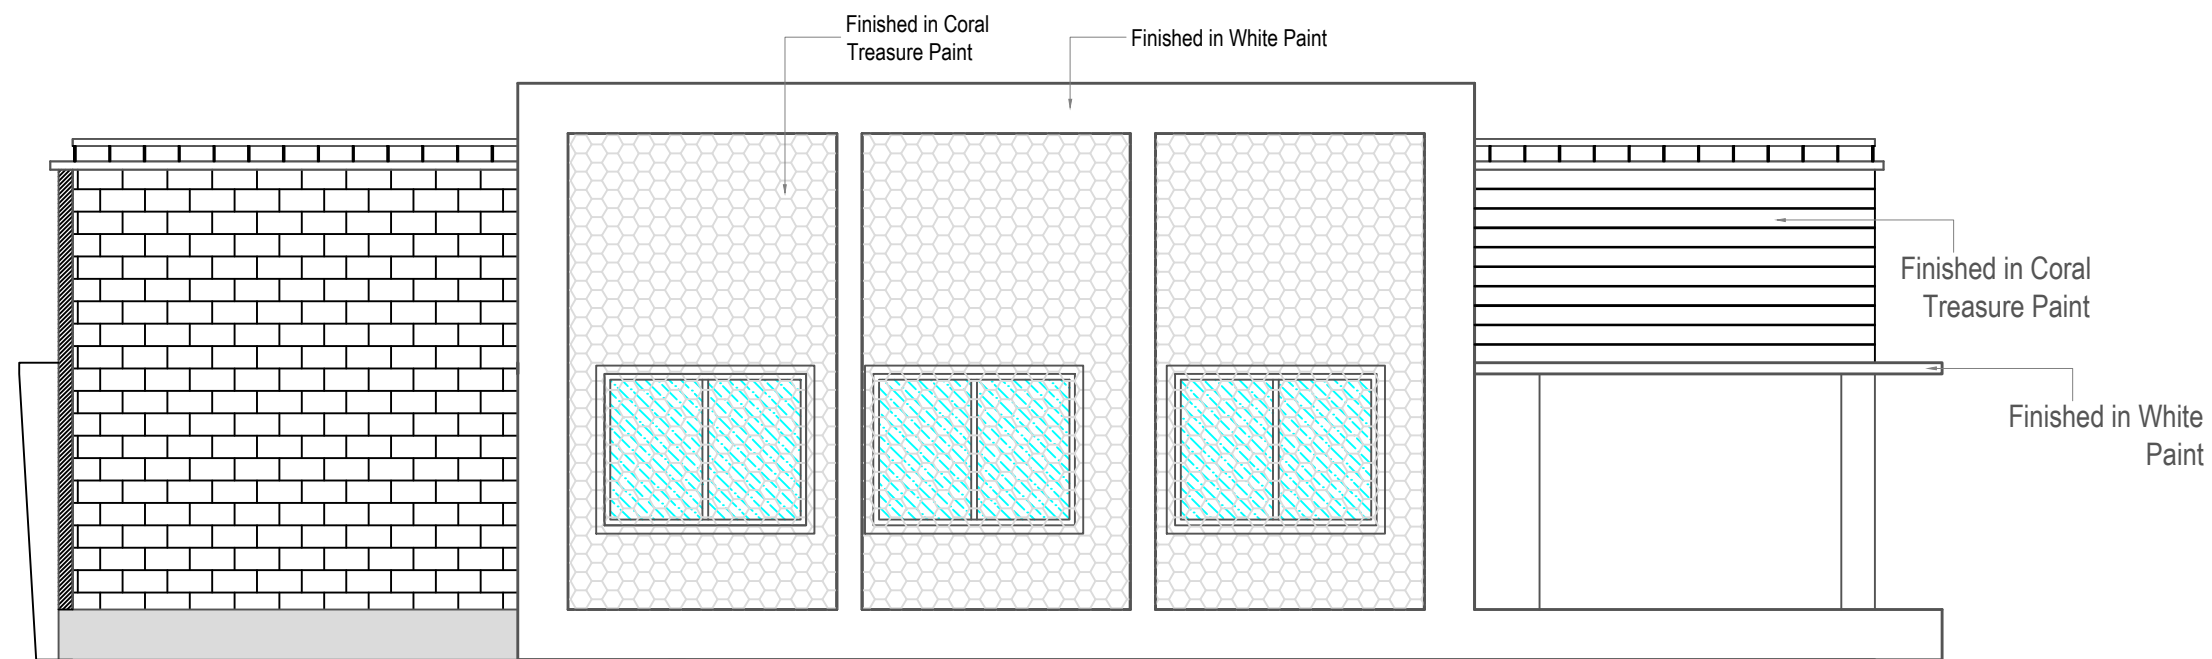

INTERIOR CONSULTANTS:

ARDES
 ARCHITECTS & INTERIOR DESIGNERS
 7-1-212,SHIV-BAGH, AMEERPET, HYDERBAD.
 040-23753316; email: mailardes@gmail.com

NORTH SIDE ELEVATION

SOUTH SIDE ELEVATION

ROOM	DESCRIPTION	REFERENCE
EXTERIOR	Coral Treasure - 0975 	Asian Paints (INTERIOR COLOUR COMBINATIONS)
	White Paint (elements that are projected)	

EAST SIDE ELEVATION

WEST SIDE ELEVATION

EXTE

PROJECT
SERENE FARMS
YENKAPALLI
HYDERABAD

CLIENT
MODI PROPERTIES

TITLE
ARCHITECTURAL DRAWING

S.No	DATE	S.No	DATE

DRAWING DETAILS
CLUB HOUSE
EXTERIOR PAINTS
East & West side Elevations

ROOM	DESCRIPTION	REFERENCE
EXTERIOR	Coral Treasure - 0975	Asian Paints (INTERIOR COLOUR COMBINATIONS)
	White Paint (elements that are projected)	