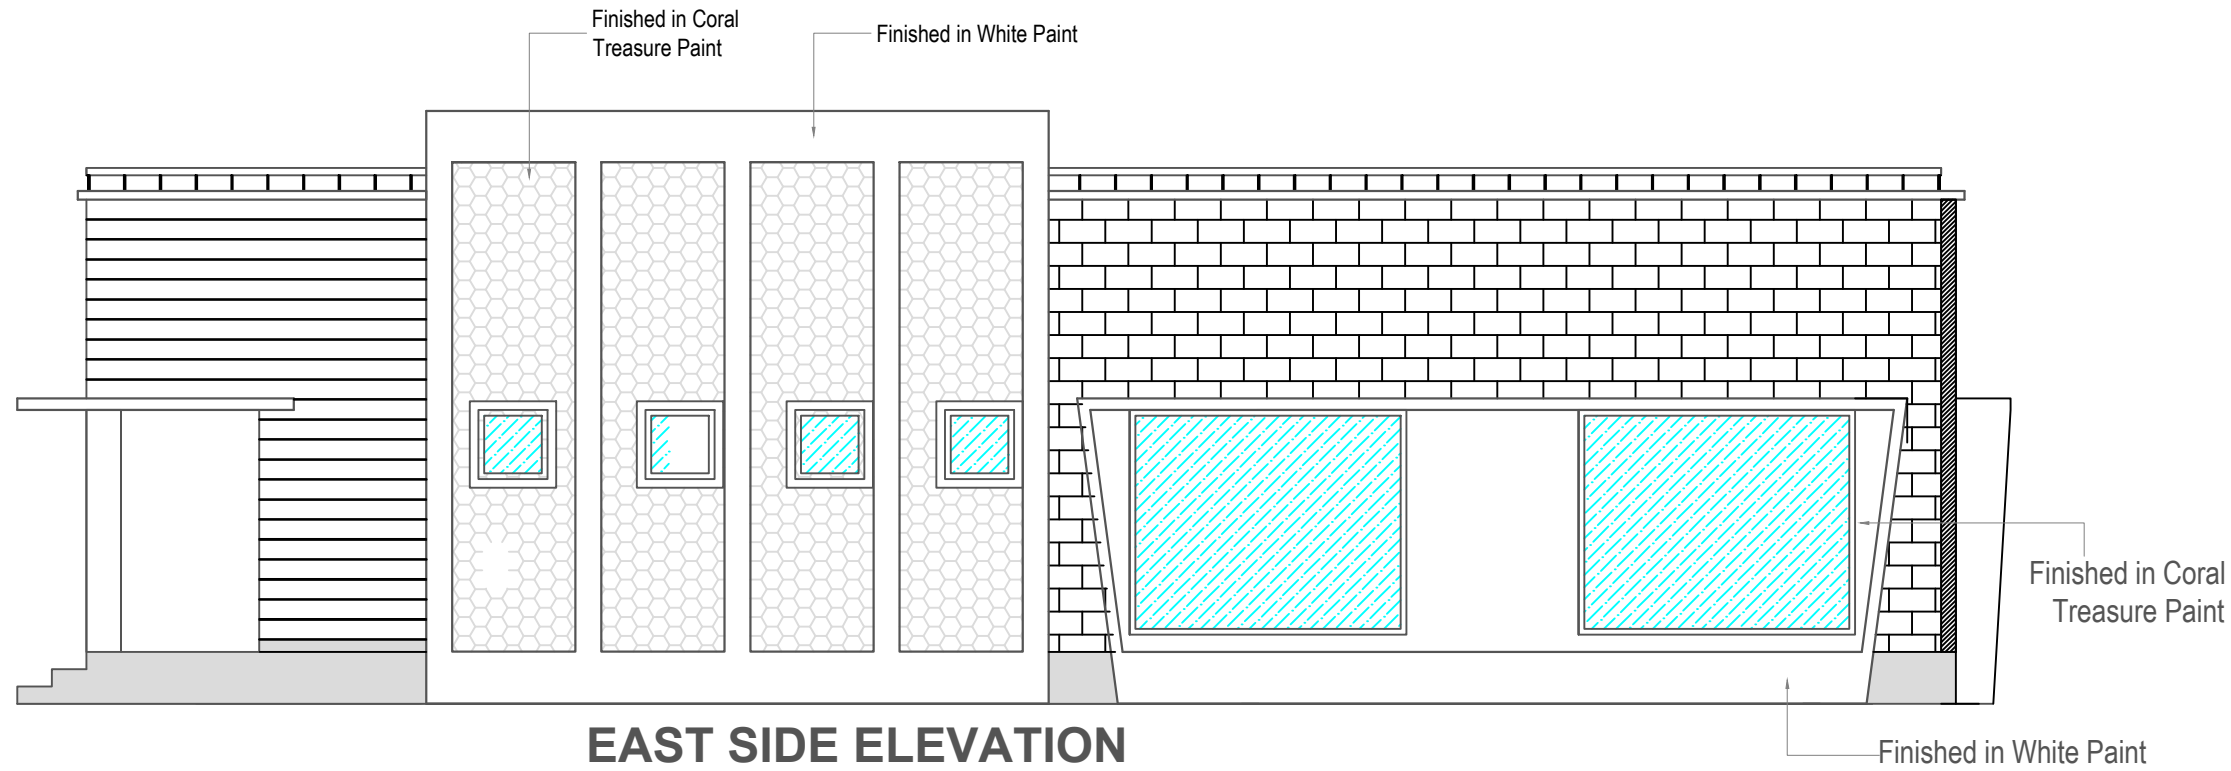

INTERIOR CONSULTANTS:

ARDES
 ARCHITECTS & INTERIOR DESIGNERS
 7-1-212,SHIV-BAGH, AMEERPET, HYDERBAD.
 040-23753316; email: mailardes@gmail.com

NORTH SIDE ELEVATION

SOUTH SIDE ELEVATION

ROOM	DESCRIPTION	REFERENCE
EXTERIOR	Coral Treasure - 0975 	Asian Paints (INTERIOR COLOUR COMBINATIONS)
	White Paint (elements that are projected)	

EAST SIDE ELEVATION

WEST SIDE ELEVATION

EXTE

PROJECT
SERENE FARMS
YENKAPALLI
HYDERABAD

CLIENT
MODI PROPERTIES

TITLE
ARCHITECTURAL DRAWING

S.No	DATE	S.No	DATE

DRAWING DETAILS
CLUB HOUSE
EXTERIOR PAINTS
East & West side Elevations

ROOM	DESCRIPTION	REFERENCE
EXTERIOR	Coral Treasure - 0975	Asian Paints (INTERIOR COLOUR COMBINATIONS)
	White Paint (elements that are projected)	