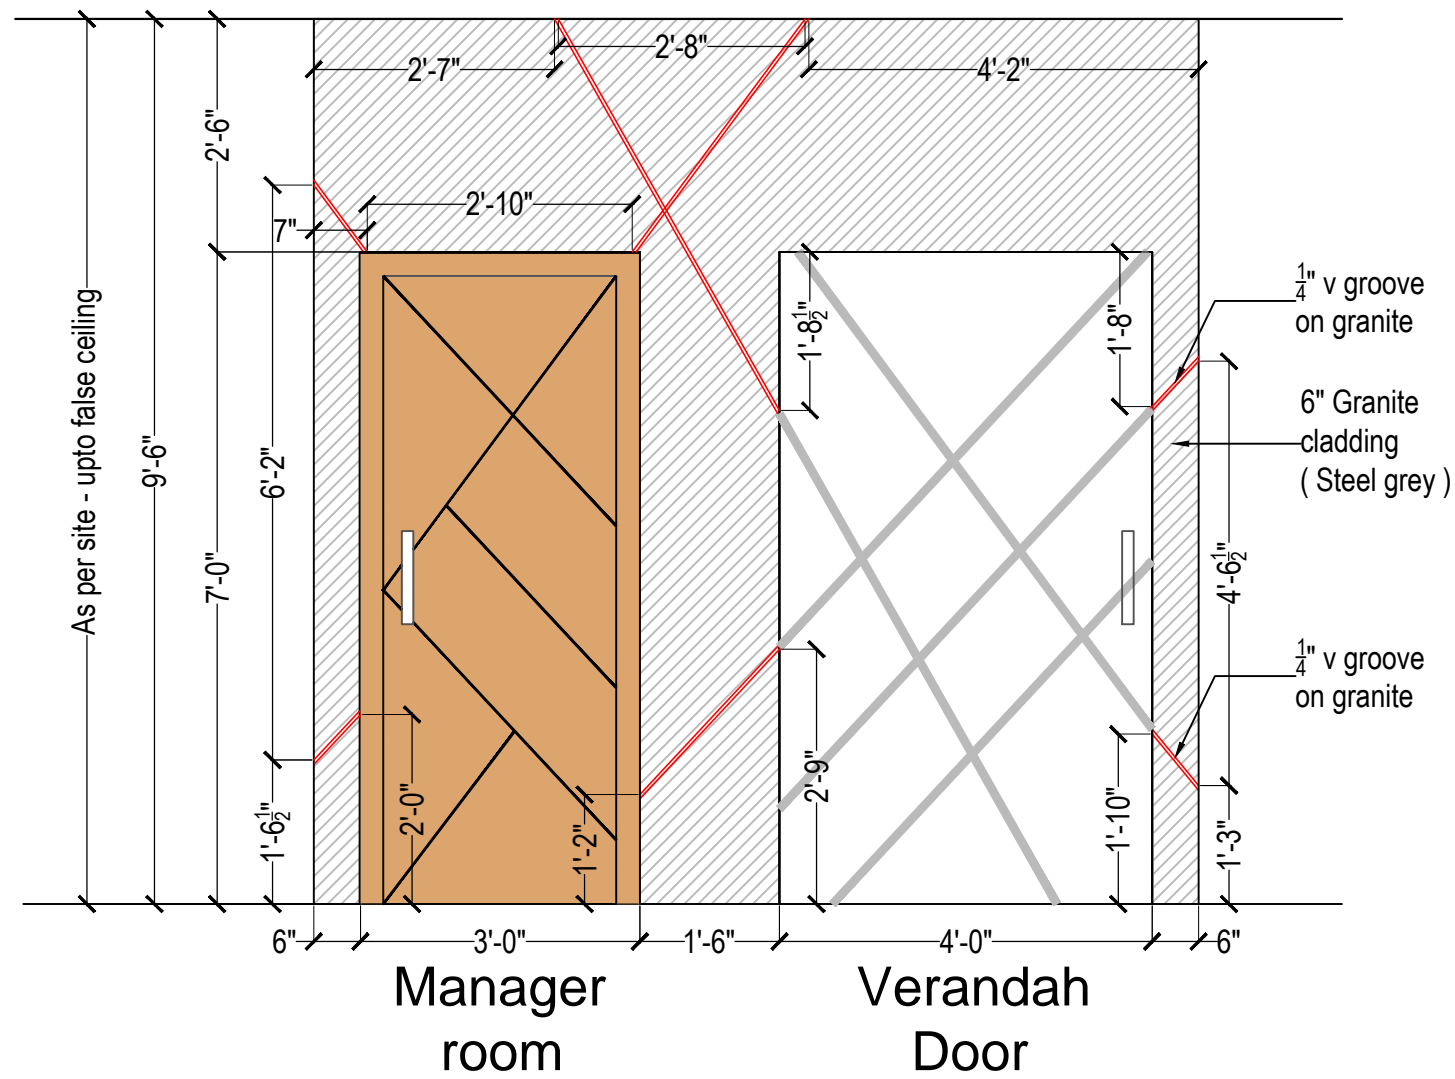

Gym Door

Opening for Toilet

Gym Door

Opening for Toilet

PROJECT  
**Serene Farms**  
 Yenkapalli  
 Hyderabad  
 ####

CLIENT  
 Modi Properties  
 ####

TITLE  
**WORKING DRAWING**

S.No	DATE	S.No	DATE

DRAWING DETAILS  
 Club House  
 Door Details  
 ####

Scale:	NTS
Drawn by:	Saroj
Checked by:	AM
Date:	29-01-2018
Drawing Code:	WD-DD
Sheet No:	01

INTERIOR CONSULTANTS:  
**ARDES**  
 ARCHITECTS & INTERIOR DESIGNERS  
 7-1-212,SHIV-BAGH, AMEERPET, HYDERABAD.  
 040-23753316; email: mailardes@gmail.com