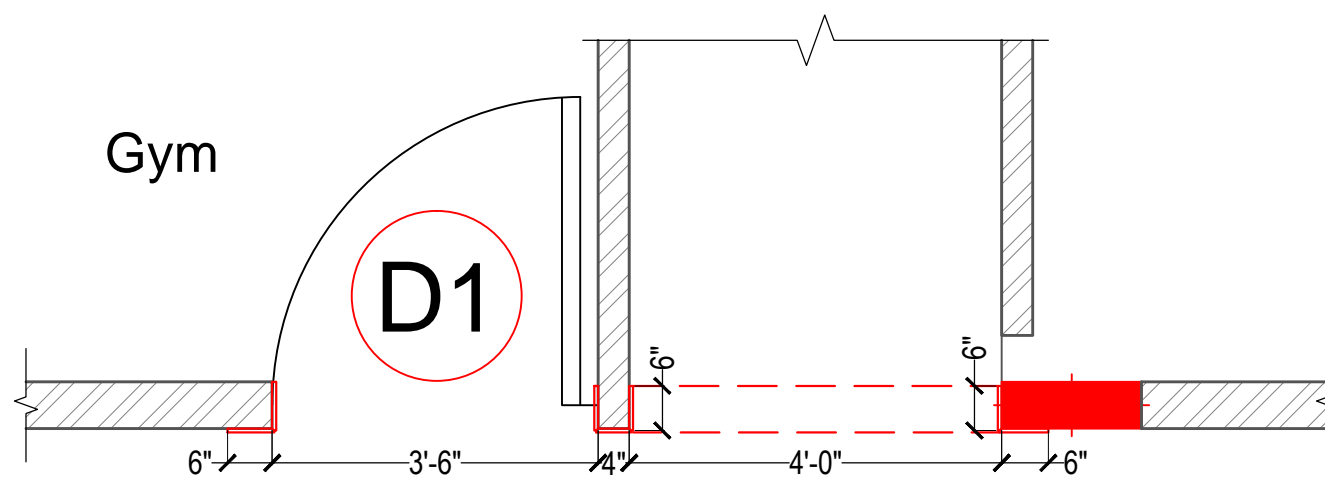

Gym Door

Opening for Toilet

Gym Door

Opening for Toilet

PROJECT  
**Serene Farms**  
 Yenkapalli  
 Hyderabad  
 ####

CLIENT  
 Modi Properties  
 ####

TITLE  
**WORKING DRAWING**

S.No	DATE	S.No	DATE

DRAWING DETAILS  
 Club House  
 Door Details  
 ####

Scale:	NTS
Drawn by:	Saroj
Checked by:	AM
Date:	29-01-2018
Drawing Code:	WD-DD
Sheet No:	01

INTERIOR CONSULTANTS:  
**ARDES**  
 ARCHITECTS & INTERIOR DESIGNERS  
 7-1-212,SHIV-BAGH, AMEERPET, HYDERABAD.  
 040-23753316; email: mailardes@gmail.com