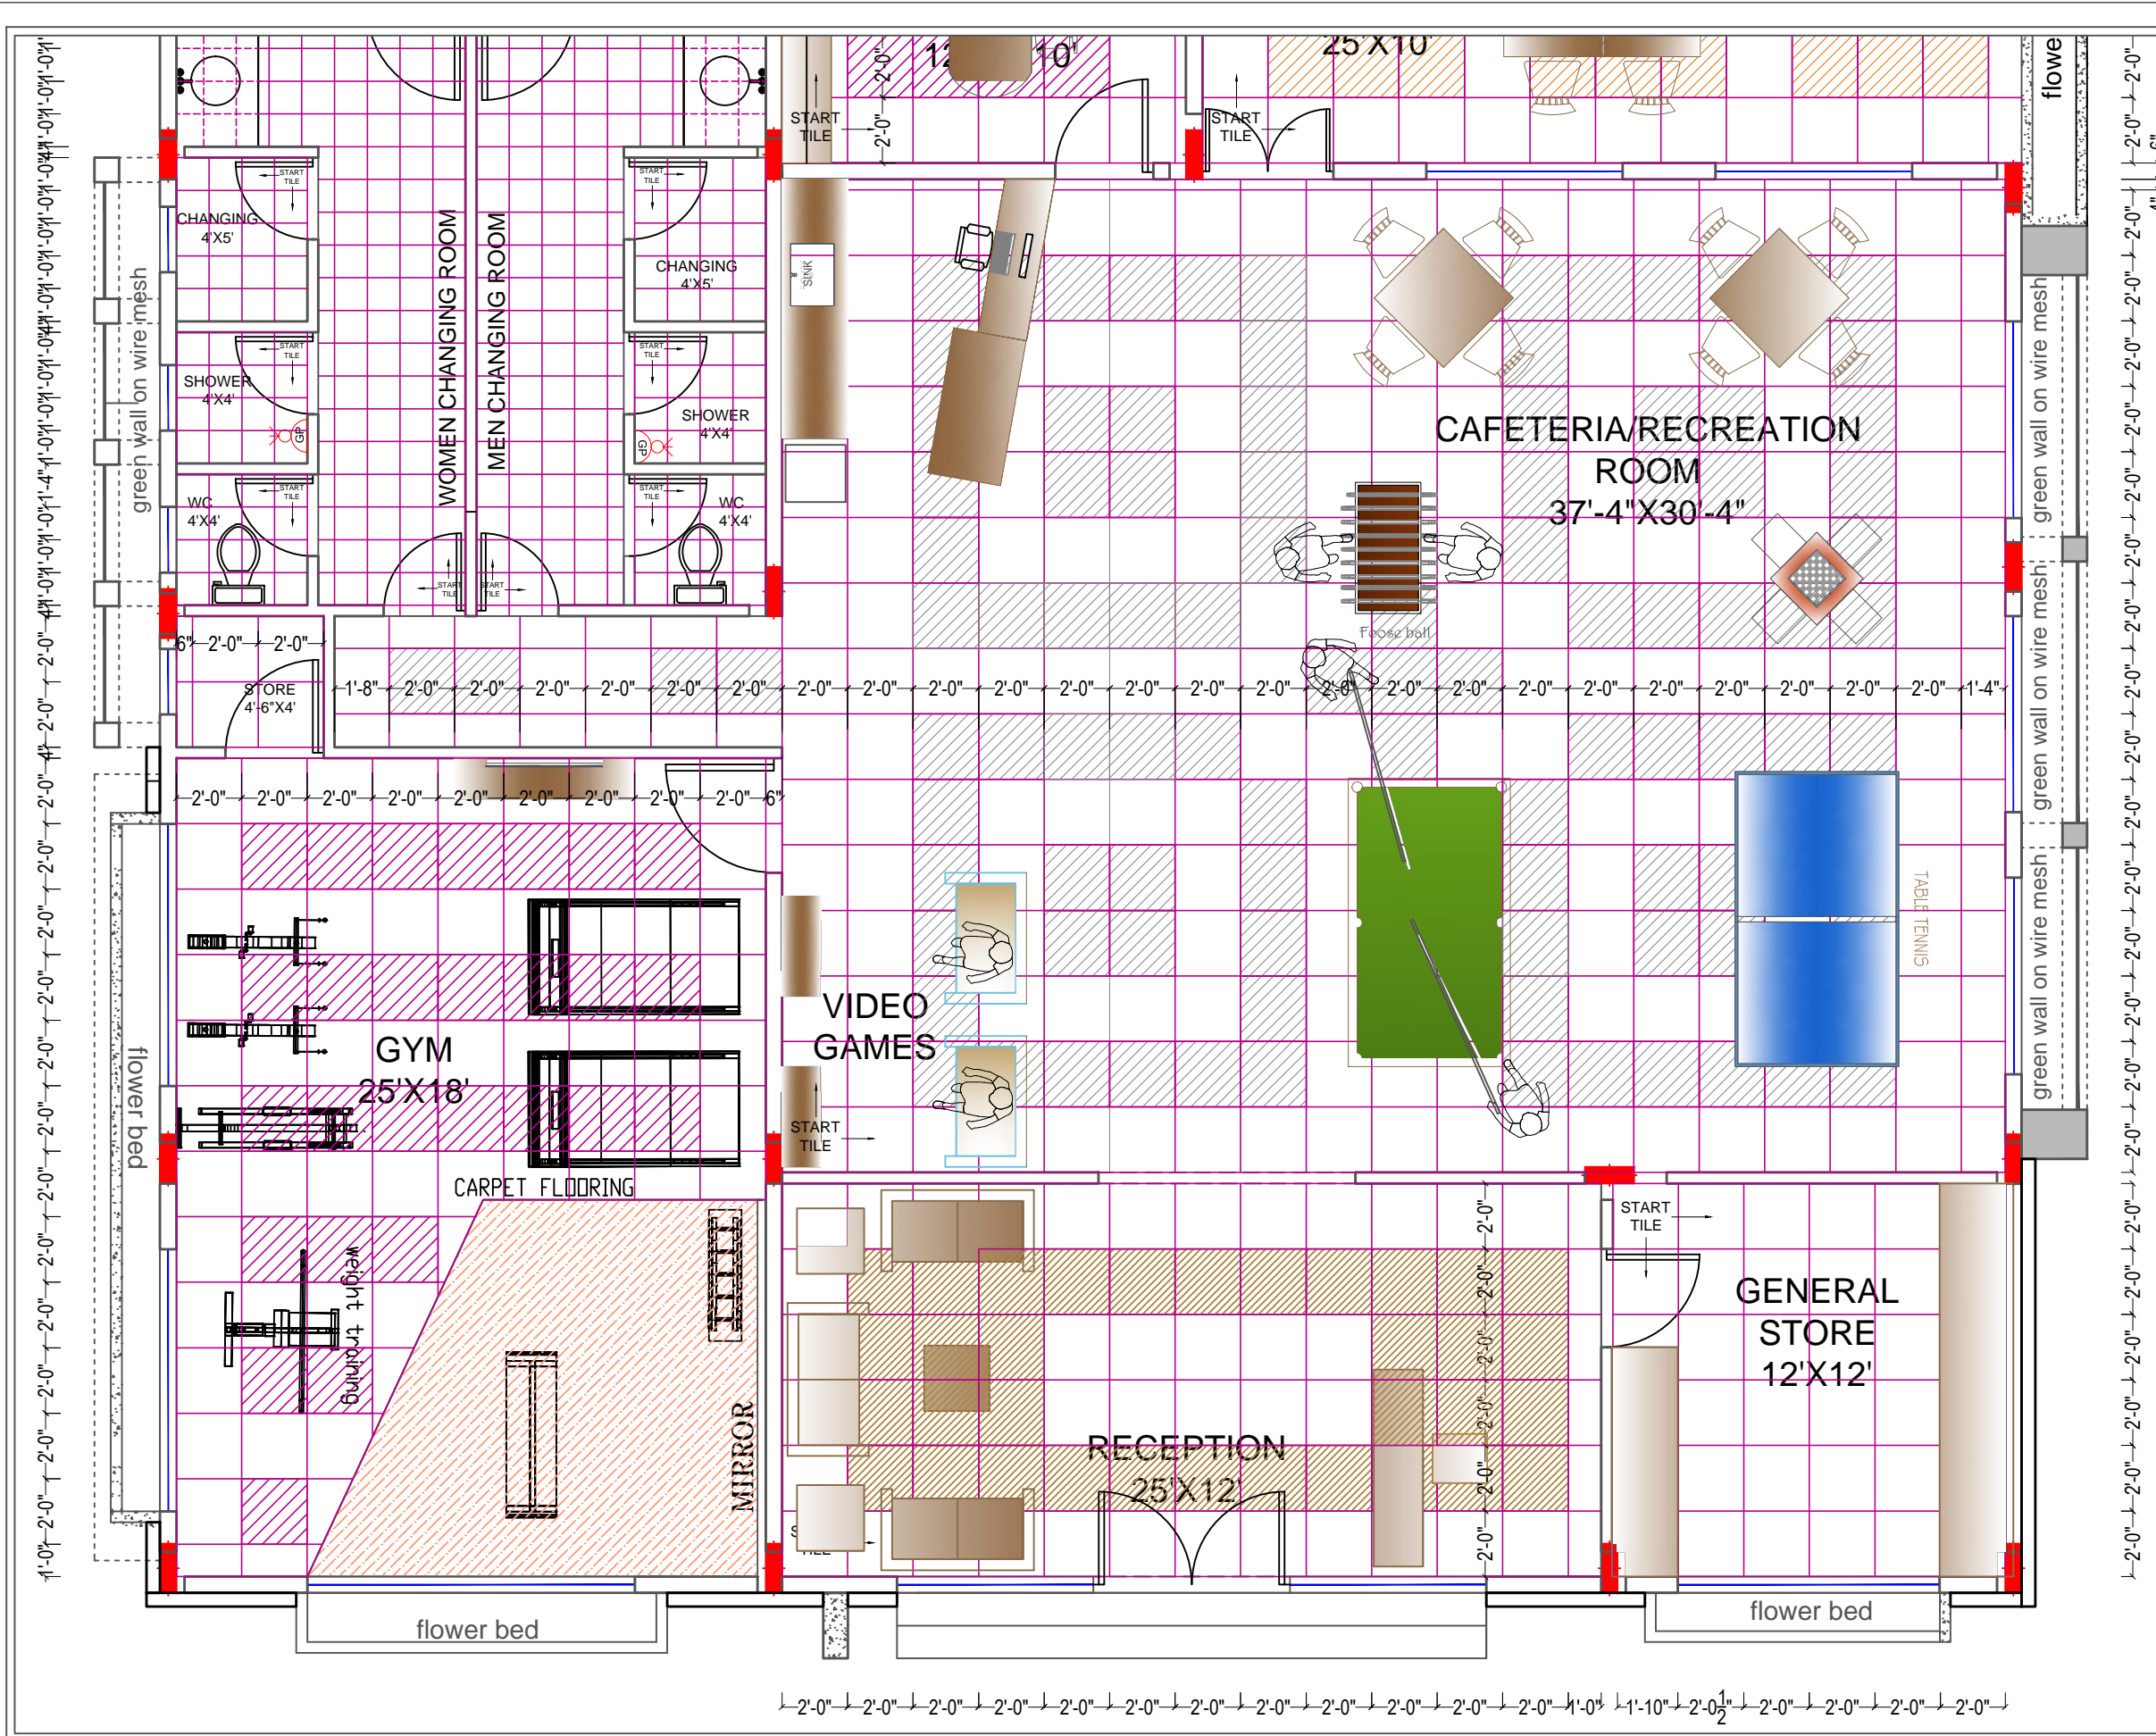

<b>RECEPTION</b> Non Digital glazed vitrified tiles Adams Brown - 600X600 mm DGVT Dorza Crema - 600X600mm	<b>GYM</b> Digital glazed vitrified tiles DGVT Breccia Bronze - 600X600 mm DGVT Dorza Crema - 600X600 mm
<b>CAFETERIA/RECREATION</b> Digital glazed vitrified tiles DGVT Morako Grey - 600X600 mm DGVT Dorza Crema - 600X600mm	<b>GENERAL STORE</b> Digital glazed vitrified tiles DGVT Dorza Crema - 600X600 mm
<b>VERANDAH</b> Digital glazed vitrified tiles ODP Linero Wood Brown - 600X600 mm DGVT Dorza Crema - 600X600mm	

**CHANGING ROOM**  
(Gents)

- ODM Bistro FL - 300X300 mm (floor)
- ODM Bistro Dark - 600X300 mm (highlighter)
- ODM Bistro Light - 600X300 mm (base)

(Ladies)

- ODM Marco Beige LT FL - 300X300 mm (floor)
- ODM Autumn Leaves DK - 600X300 mm (highlighter)
- ODM Marco Beige LT - 600X300 mm (base)

<b>PROJECT</b>			
SERENE FARMS			
YENKAPALLI			
HYDERABAD			
<b>CLIENT</b>			
MODI PROPERTIES			
<b>TITLE</b>			
ARCHITECTURAL DRAWING TOILET DETAILS			
<b>RECEPTION</b> Non Digital glazed vitrified tiles Adams Brown - 600X600 mm DGVT Dorza Crema - 600X600mm		<b>GYM</b> Digital glazed vitrified tiles DGVT Breccia Bronze - 600X600 mm DGVT Dorza Crema - 600X600 mm	
<b>CAFETERIA/RECREATION</b> Digital glazed vitrified tiles DGVT Morako Grey - 600X600 mm DGVT Dorza Crema - 600X600mm		<b>GENERAL STORE</b> Digital glazed vitrified tiles DGVT Dorza Crema - 600X600 mm	
<b>VERANDAH</b> Digital glazed vitrified tiles ODP Linero Wood Brown - 600X600 mm DGVT Dorza Crema - 600X600mm			
S.No	DATE	S.No	DATE
<b>DRAWING DETAILS</b>			
CLUB HOUSE FLOORING PATTERN DETAILS			
Scale:	NO SCALE		
Drawn by:	AM		
Checked by:	AR		
Date:	31-08-17		
Drawing Code:	AR-P&S-DET		
Sheet No:	1		
<b>INTERIOR CONSULTANTS:</b>			
7-1-212,SHIV-BAGH, AMEERPET, HYDERBAD. 040-23753316; email: mailardes@gmail.com			