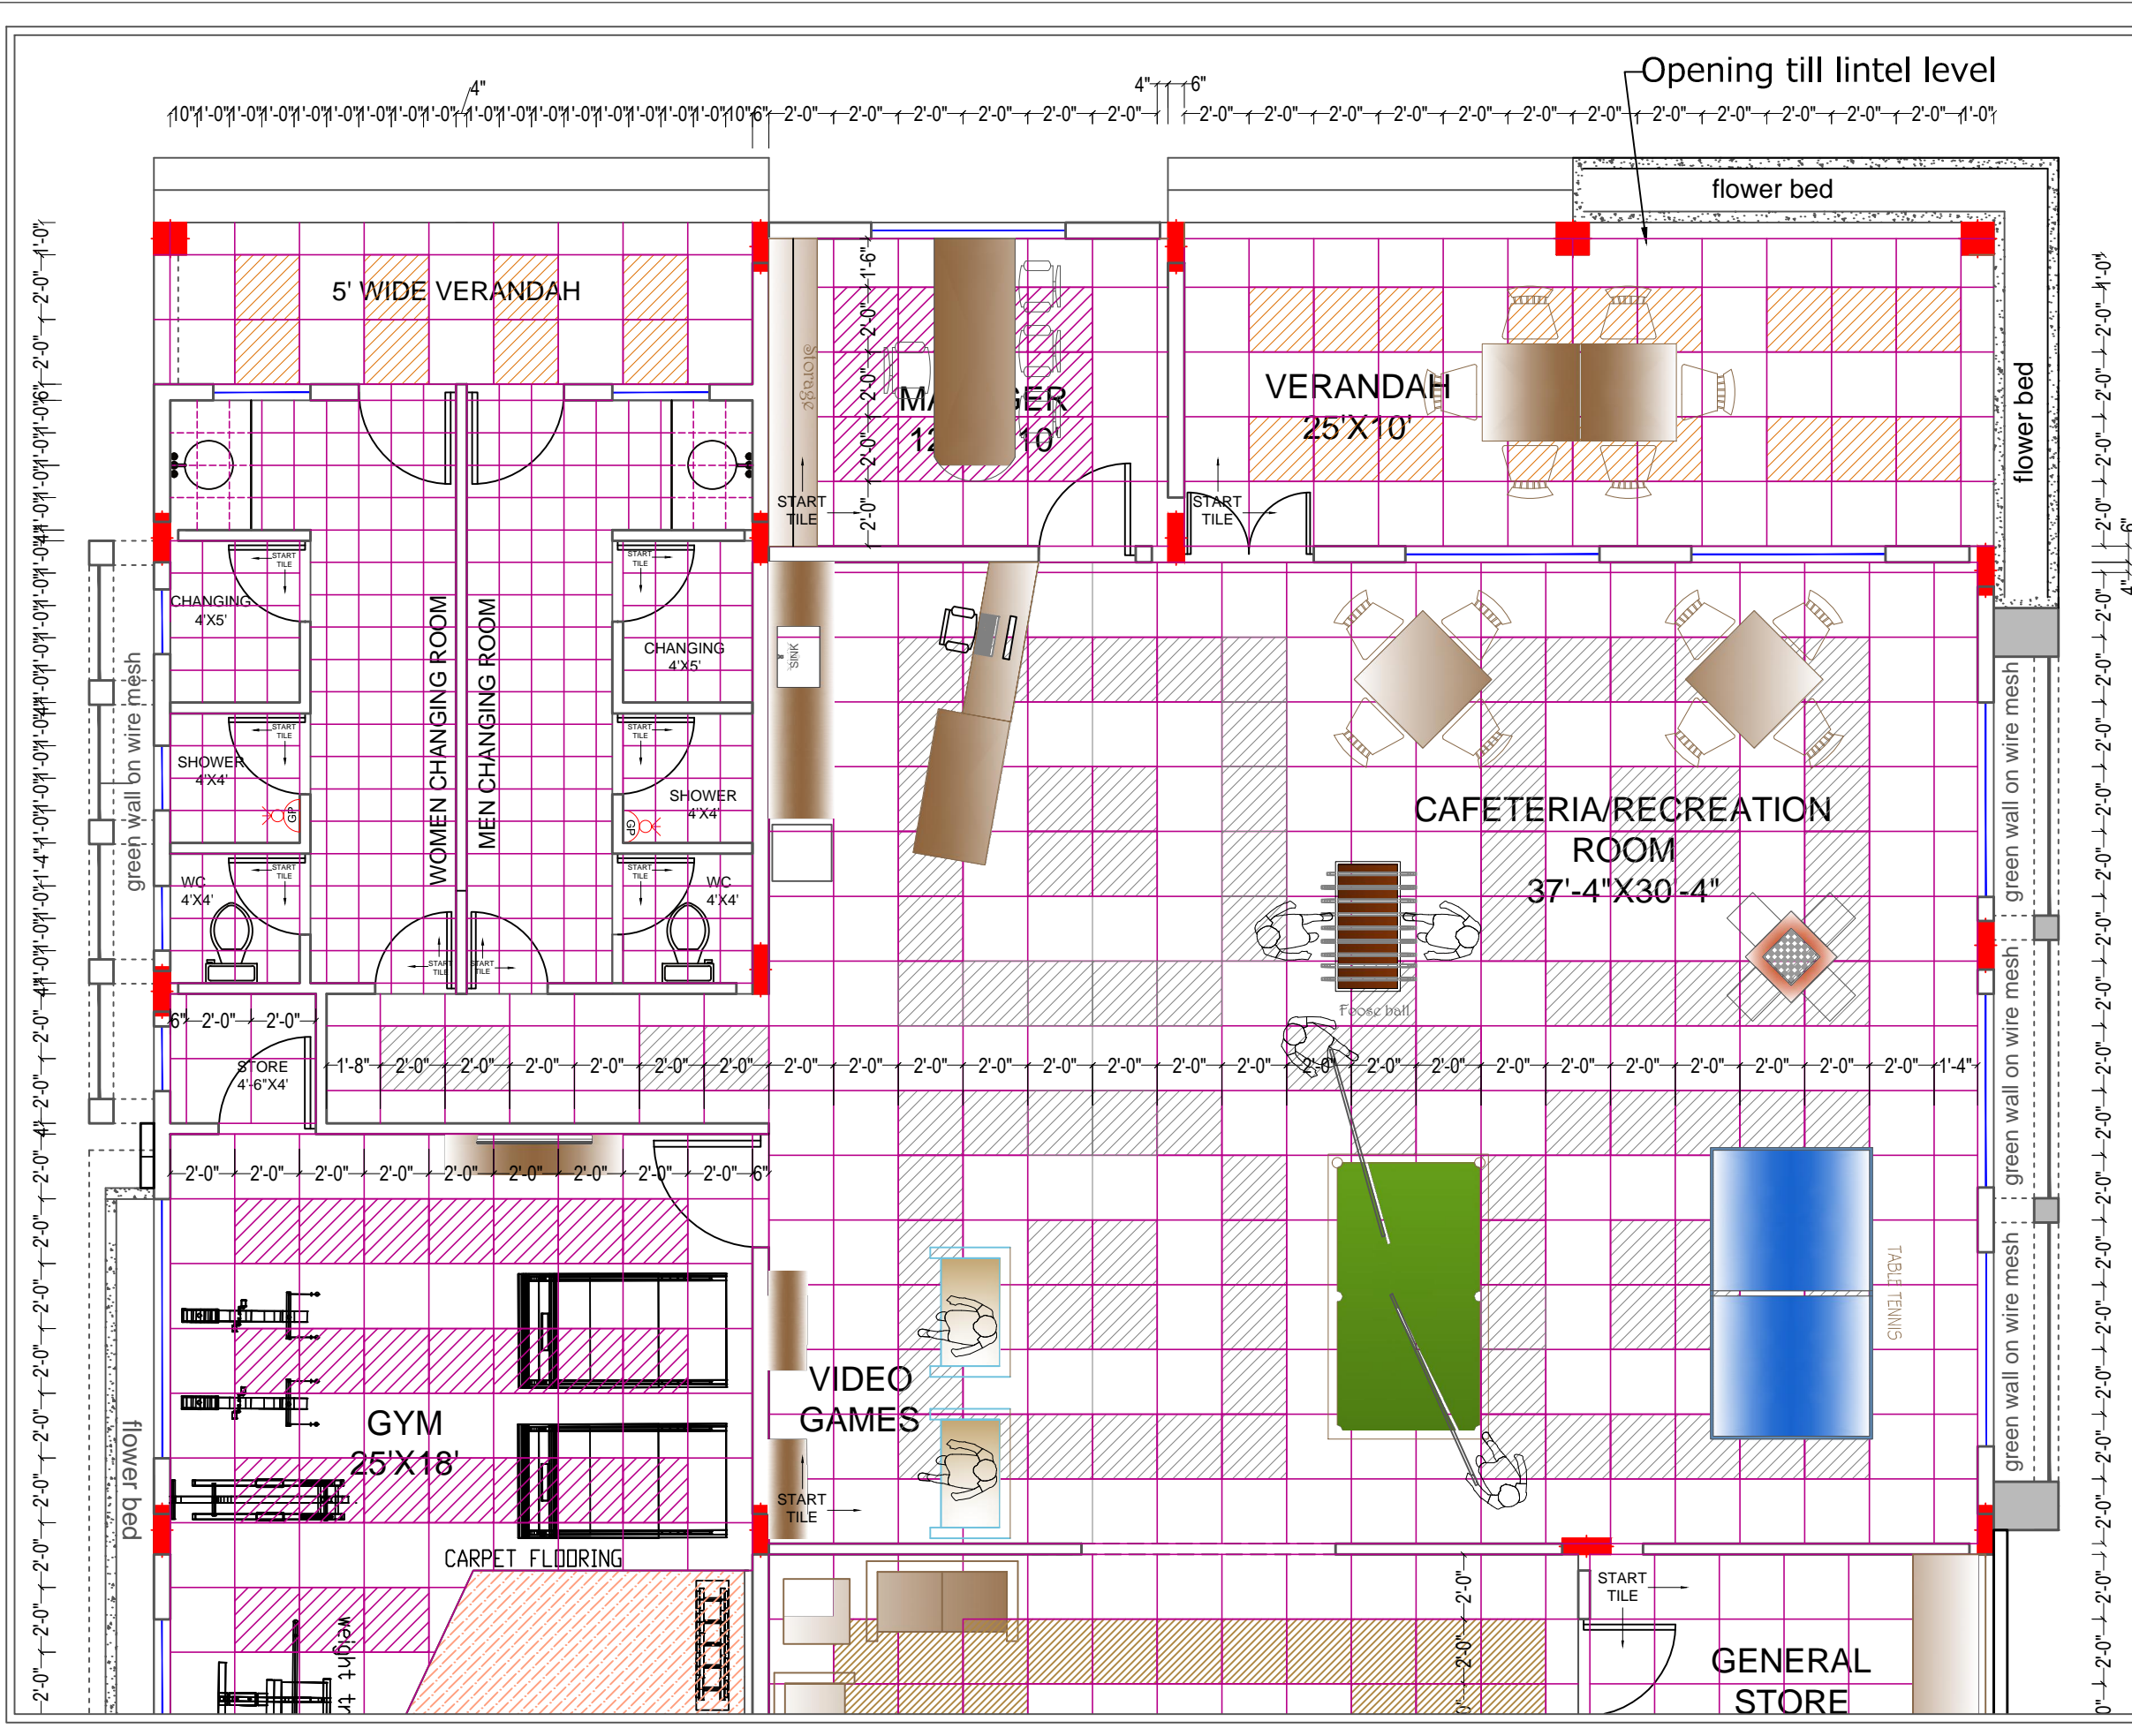

PROJECT			
SERENE FARMS			
YENKAPALLI			
HYDERABAD			
CLIENT			
MODI PROPERTIES			
TITLE			
ARCHITECTURAL DRAWING TOILET DETAILS			
RECEPTION		GYM	
Non Digital glazed vitrified tiles		Digital glazed vitrified tiles	
Adams Brown - 600x600 mm	DGVT Brecia Bronze - 600x600 mm		
DGVT Dozza Crema - 600x600mm	DGVT Dozza Crema - 600x600 mm		
CAFETERIA/RECREATION		GENERAL STORE	
Digital glazed vitrified tiles		Digital glazed vitrified tiles	
DGVT Mosio Grey - 600x600 mm	DGVT Dozza Crema - 600x600mm		
VERANDAH			
Digital glazed vitrified tiles			
QDP Lineo Wood Brown - 600x600 mm	DGVT Dozza Crema - 600x600mm		
S.No	DATE	S.No	DATE
DRAWING DETAILS			
CLUB HOUSE FLOORING PATTERN DETAILS			
Scale:		NO SCALE	
Drawn by:		AM	
Checked by:		AR	
Date:		31-08-17	
Drawing Code:		AR-P&S-DET	
Sheet No:		1	
INTERIOR CONSULTANTS:			
  ARCHITECTS & INTERIOR DESIGNERS 7-1-212,SHIV-BAGH, AMEERPET, HYDERABAD. 040-23753316; email: mailardes@gmail.com