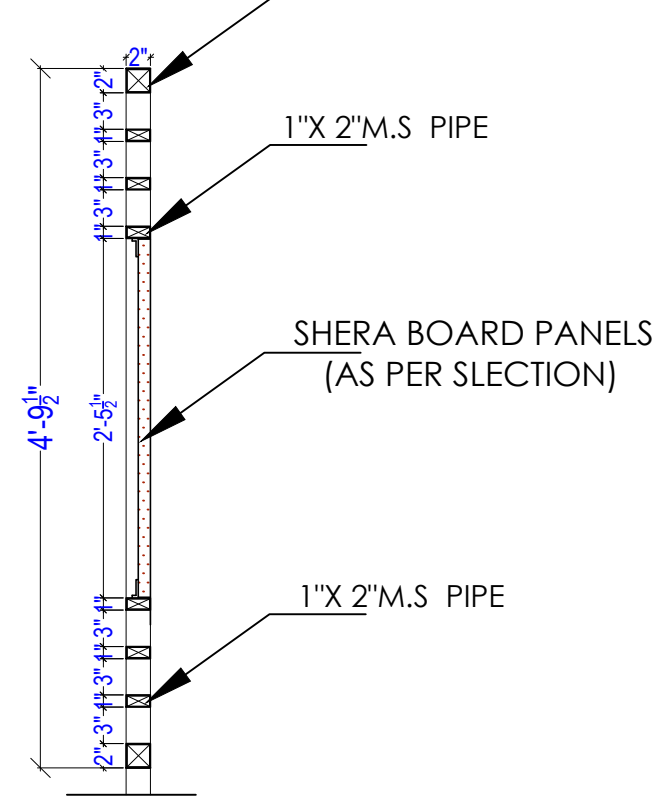

PROJECT
SERENE FARMS
YENKAPALLI
HYDERABAD

CLIENT
MODI PROPERTIES

TITLE
ARCHITECTURAL DRAWING

S.No	DATE	S.No	DATE

DRAWING DETAILS
INTERNAL GATE
WORKING DRAWING
PLAN

Scale:	NO SCALE
Drawn by:	AM
Checked by:	AR
Date:	12-12-2017
Drawing Code:	AR-GT-WD-PLAN
Sheet No:	2

INTERIOR CONSULTANTS:
ARDES
ARCHITECTS & INTERIOR DESIGNERS
7-1-212,SHIV-BAGH, AMEERPET, HYDERBAD.
040-23753316; email: mailardes@gmail.com

SECTION AA