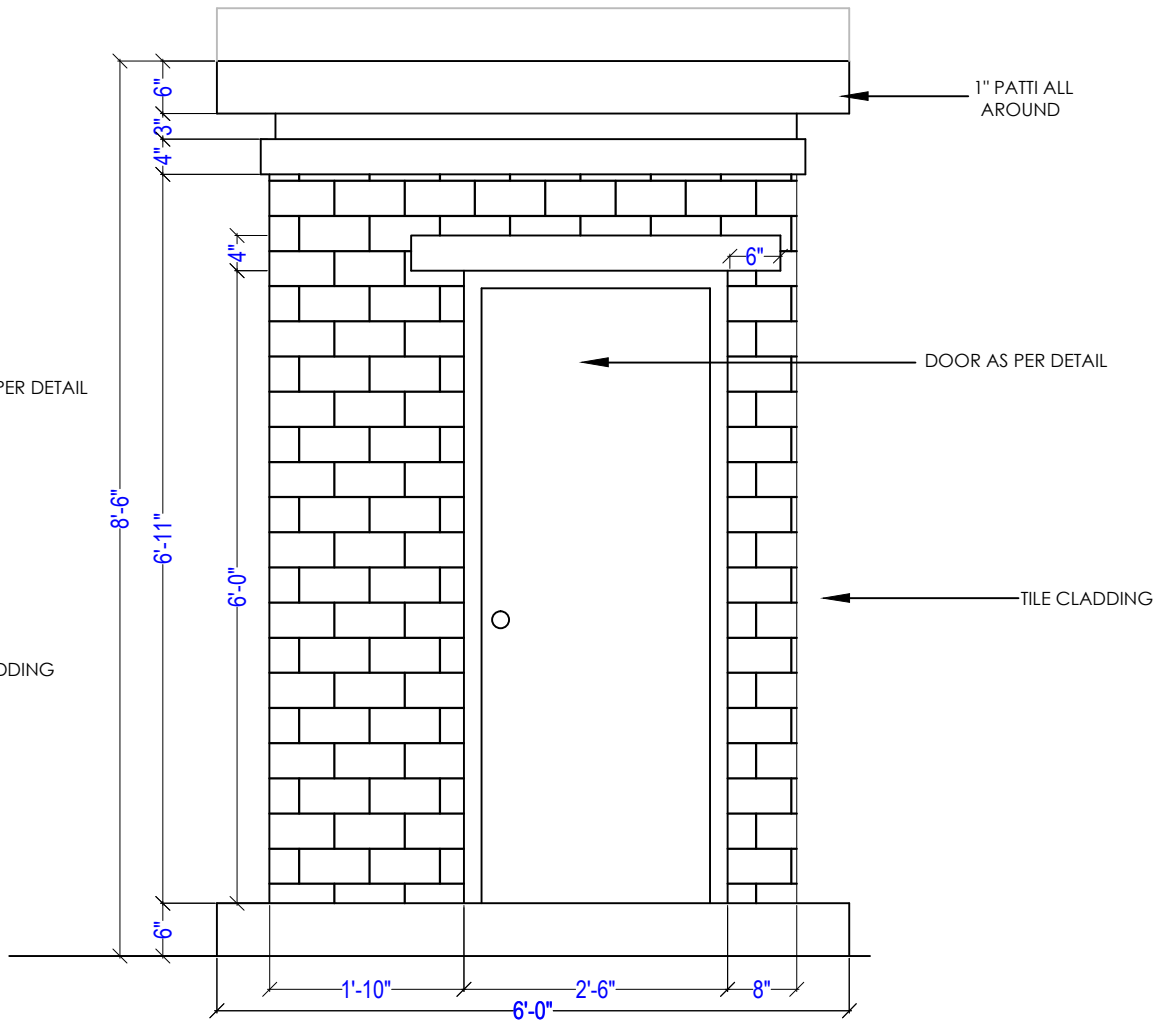

PROJECT
SERENE FARMS
YENKAPALLI
HYDERABAD

CLIENT
MODI PROPERTIES

TITLE
ARCHITECTURAL DRAWING

S.No	DATE	S.No	DATE

DRAWING DETAILS
INTERNAL GATE
WORKING DRAWING
PLAN

Scale:	NO SCALE
Drawn by:	AM
Checked by:	AR
Date:	12-12-2017
Drawing Code:	AR-GT-WD-PLAN
Sheet No:	4

INTERIOR CONSULTANTS:
ARDES
ARCHITECTS & INTERIOR DESIGNERS
7-1-212,SHIV-BAGH, AMEERPET, HYDERBAD.
040-23753316; email: mailardes@gmail.com