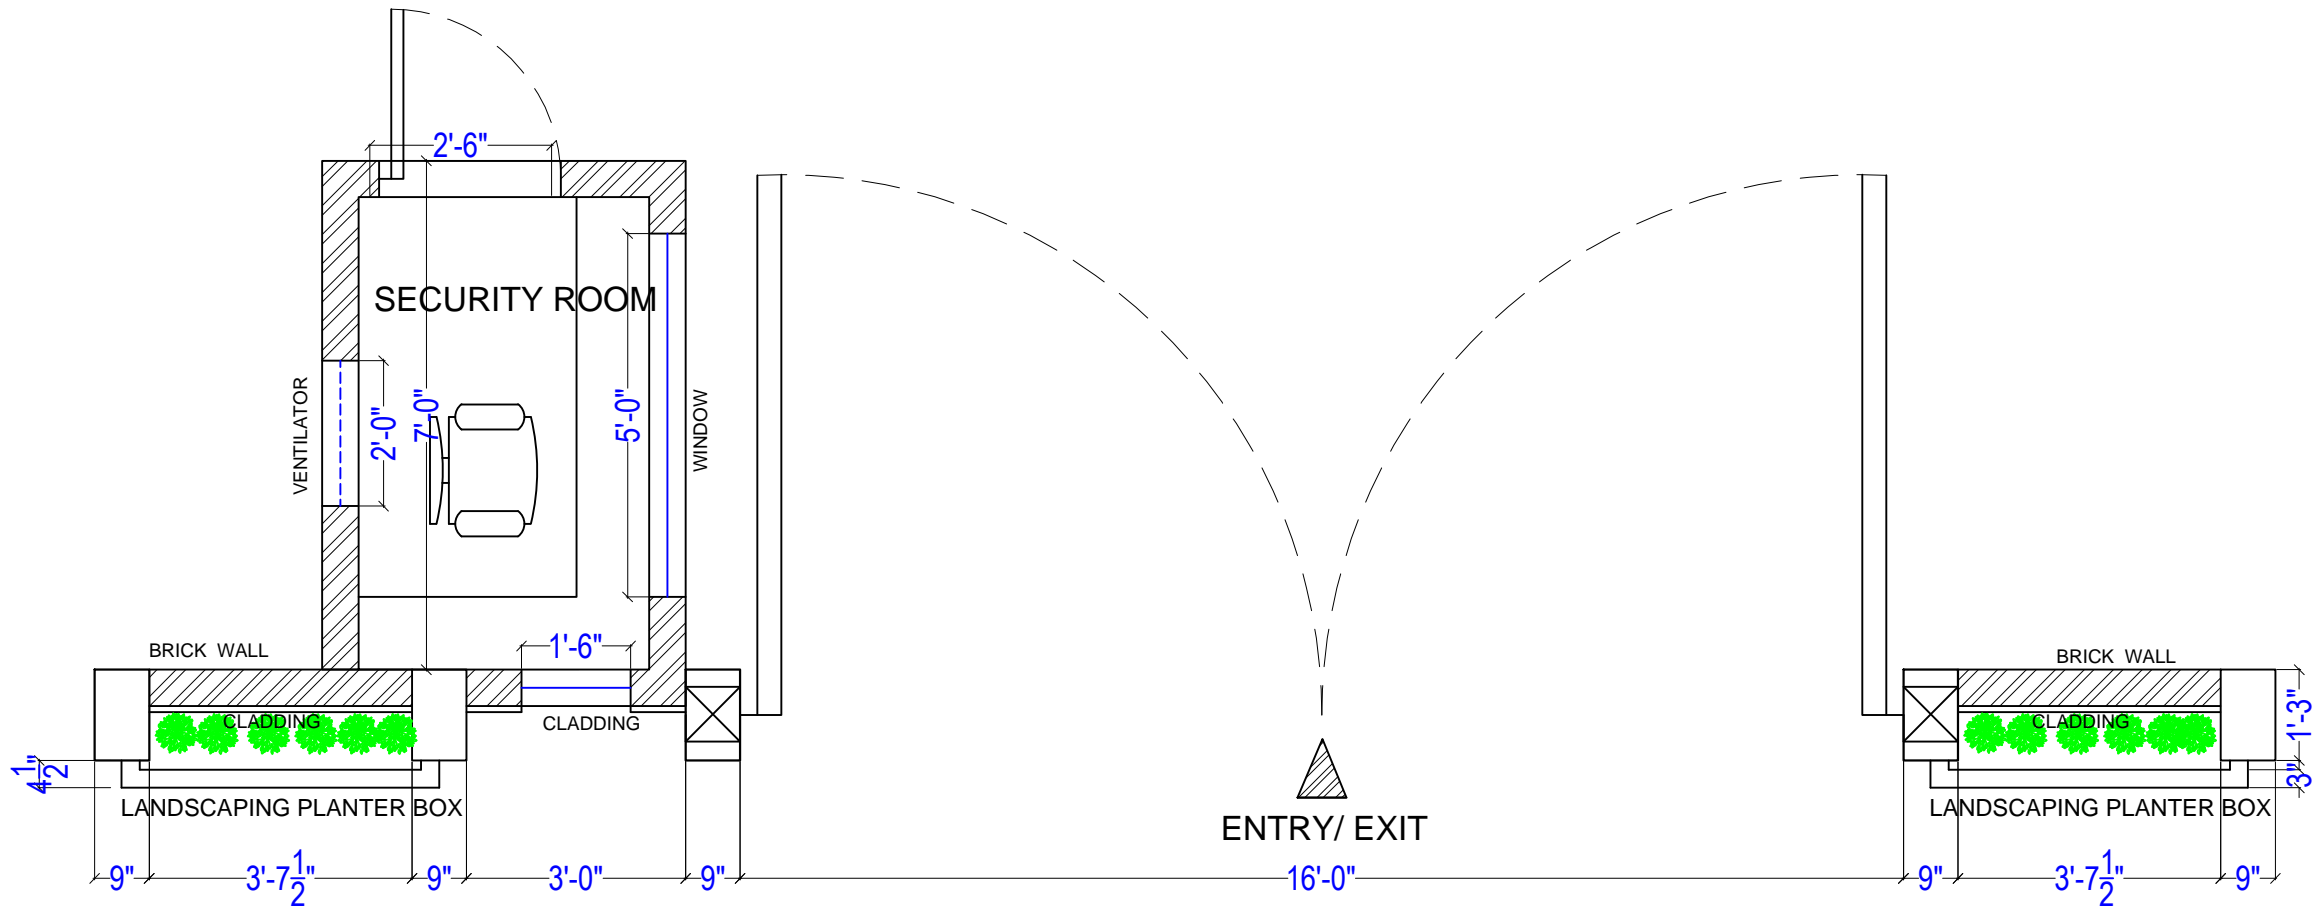

FRONT ELEVATION

PLAN

PROJECT
 SERENE FARMS
 YENKAPALLI
 HYDERABAD

CLIENT
 MODI PROPERTIES

TITLE
 ARCHITECTURAL DRAWING

S.No	DATE	S.No	DATE

DRAWING DETAILS
 INTERNAL GATE
 WORKING DRAWING
 PLAN

Scale:	NO SCALE
Drawn by:	AM
Checked by:	AR
Date:	12-12-2017
Drawing Code:	AR-GT-WD-PLAN
Sheet No:	1