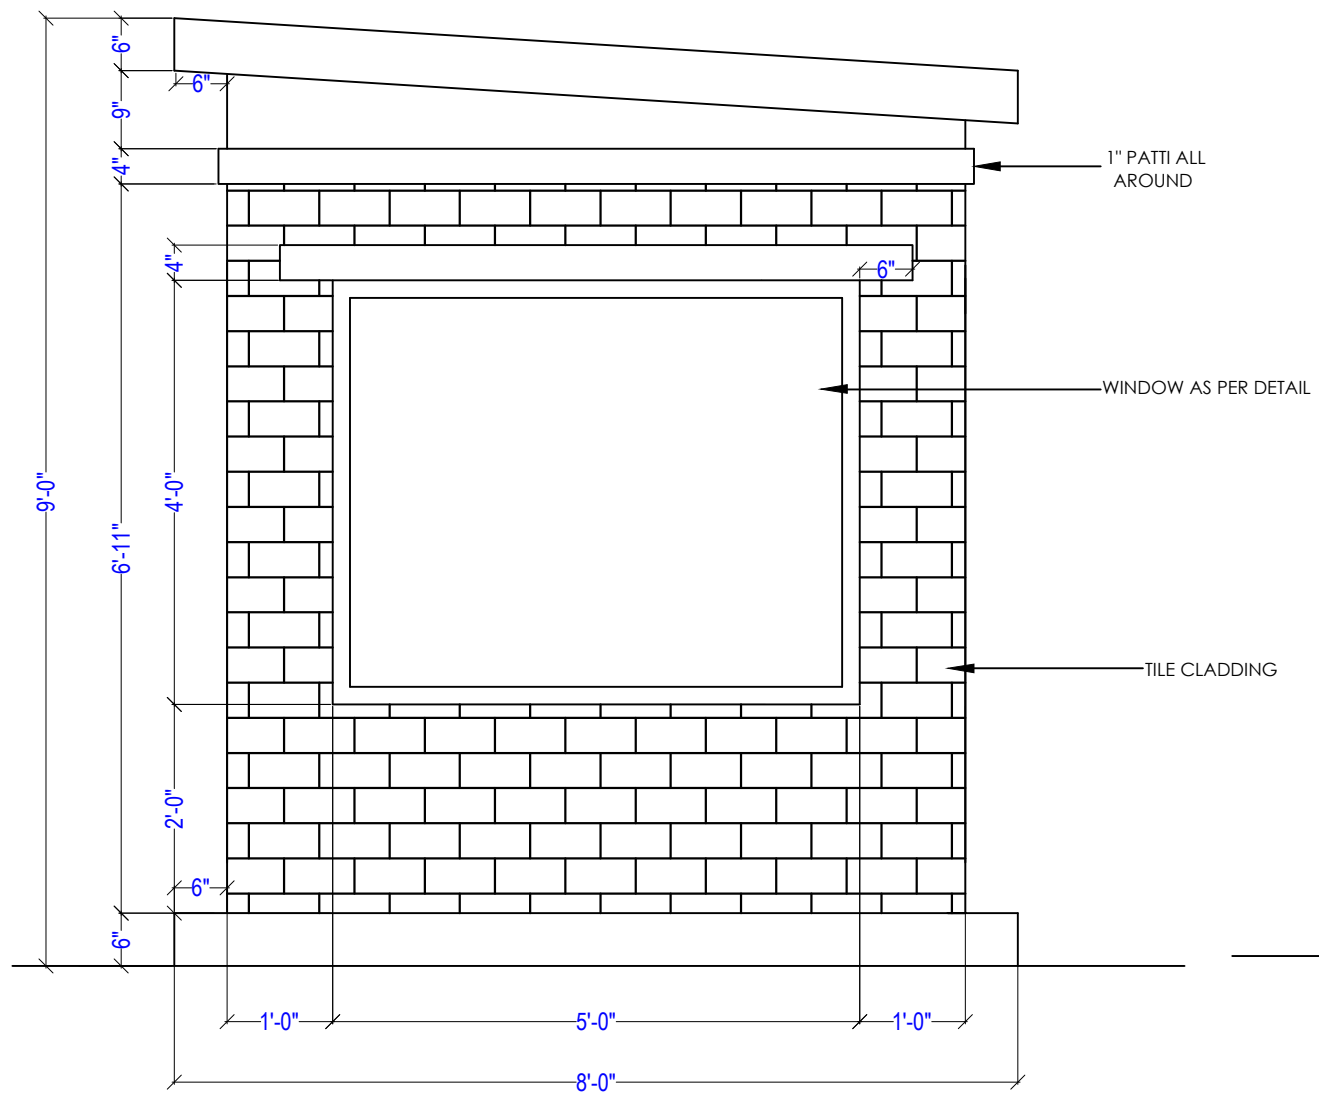

PROJECT
SERENE FARMS
YENKAPALLI
HYDERABAD

CLIENT
MODI PROPERTIES

TITLE
ARCHITECTURAL DRAWING

S.No	DATE	S.No	DATE

DRAWING DETAILS
INTERNAL GATE
WORKING DRAWING
PLAN

Scale:	NO SCALE
Drawn by:	AM
Checked by:	AR
Date:	12-12-2017
Drawing Code:	AR-GT-WD-PLAN
Sheet No:	4

INTERIOR CONSULTANTS:
ARDES
ARCHITECTS & INTERIOR DESIGNERS
7-1-212,SHIV-BAGH, AMEERPET, HYDERBAD.
040-23753316; email: mailardes@gmail.com