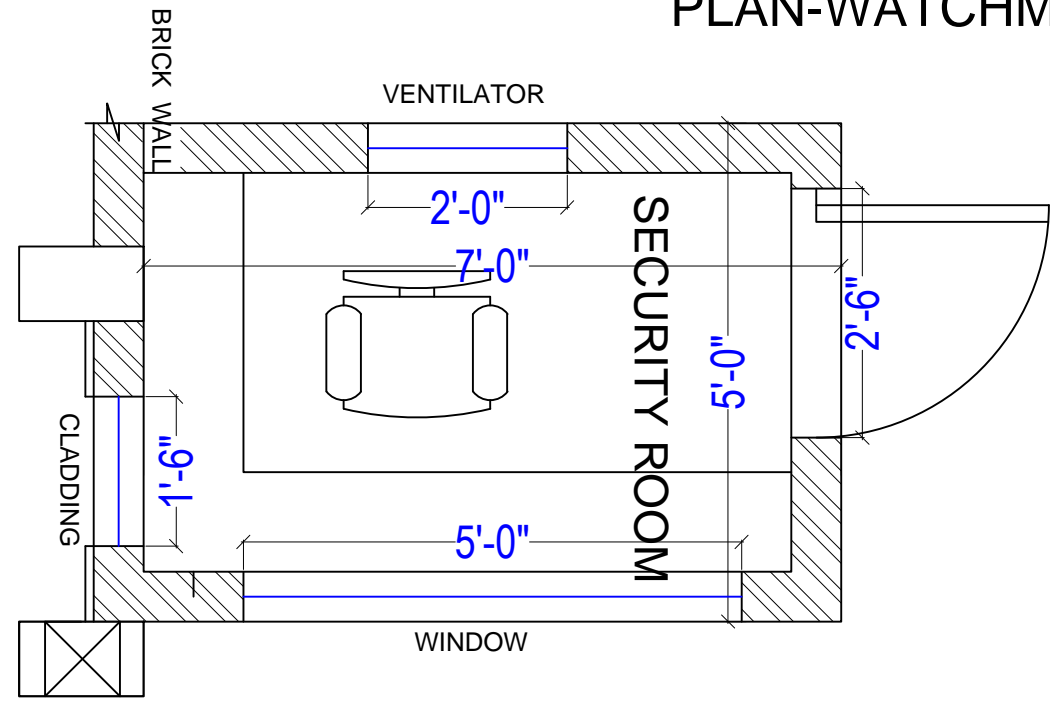

INTERIOR CONSULTANTS:
ARDES
 ARCHITECTS & INTERIOR DESIGNERS
 7-1-212,SHIV-BAGH, AMEERPET, HYDERBAD.
 040-23753316; email: mailardes@gmail.com

FRONT ELEVATION A

SECTION AA

SECTION BB

PLAN-WATCHMAN CABIN

PROJECT
SERENE FARMS
YENKAPALLI
HYDERABAD