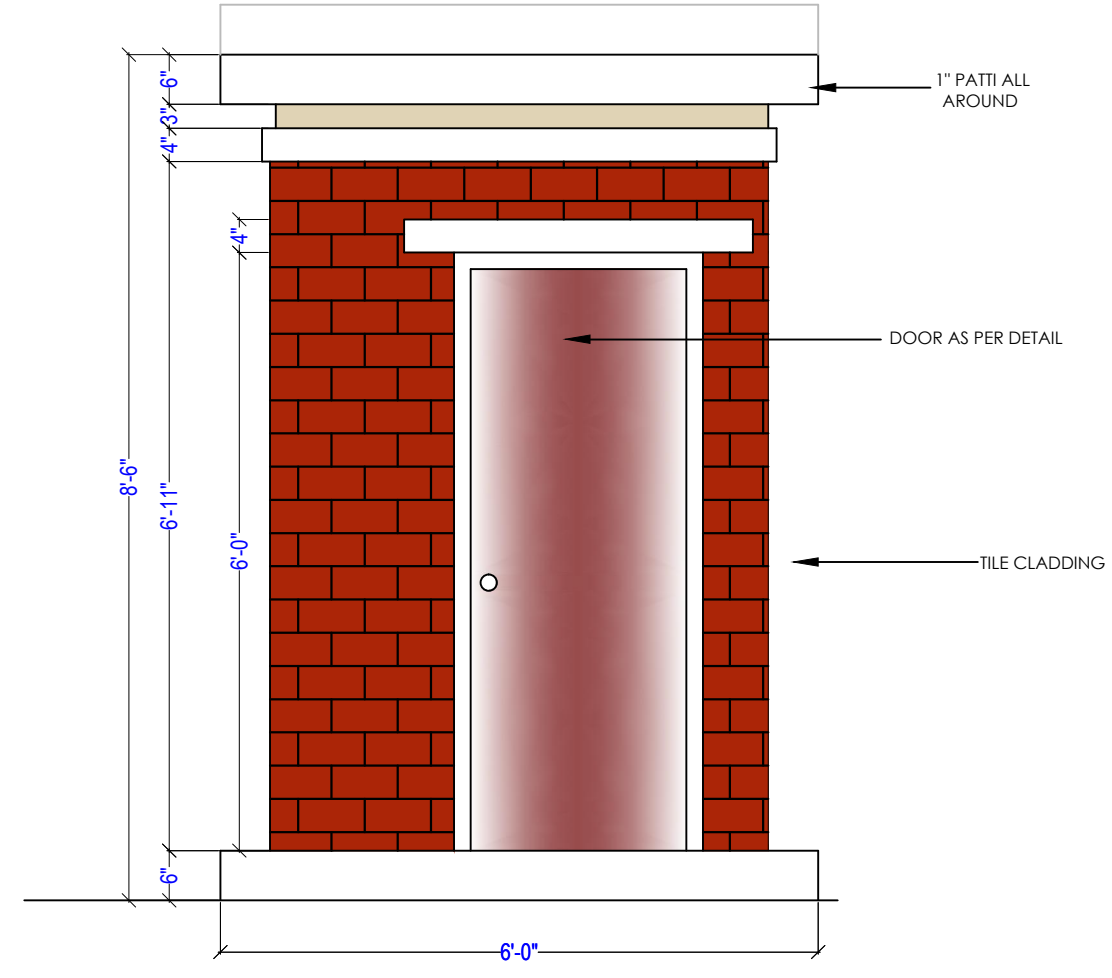

INTERIOR CONSULTANTS:
ARDES
 ARCHITECTS & INTERIOR DESIGNERS
 7-1-212,SHIV-BAGH, AMEERPET, HYDERBAD.
 040-23753316; email: mailardes@gmail.com

FRONT ELEVATION A

SECTION AA

SECTION BB

PLAN-WATCHMAN CABIN

PROJECT
SERENE FARMS
YENKAPALLI
HYDERABAD