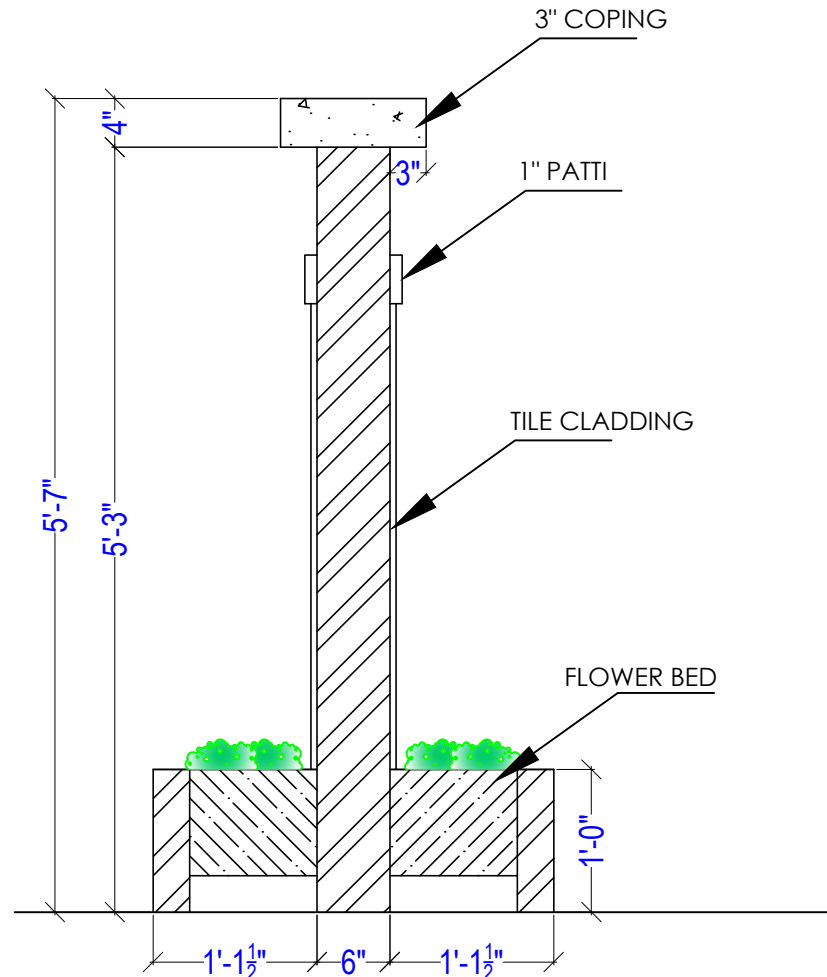

PROJECT
SERENE FARMS
YENKAPALLI
HYDERABAD

CLIENT
MODI PROPERTIES

TITLE
ARCHITECTURAL DRAWING

S.No	DATE	S.No	DATE

DRAWING DETAILS
INTERNAL GATE
WORKING DRAWING
PLAN

Scale:	NO SCALE
Drawn by:	AM
Checked by:	AR
Date:	12-12-2017
Drawing Code:	AR-GT-WD-PLAN
Sheet No:	2

INTERIOR CONSULTANTS:
ARDES
ARCHITECTS & INTERIOR DESIGNERS
7-1-212,SHIV-BAGH, AMEERPET, HYDERBAD.
040-23753316; email: mailardes@gmail.com

SECTION BB