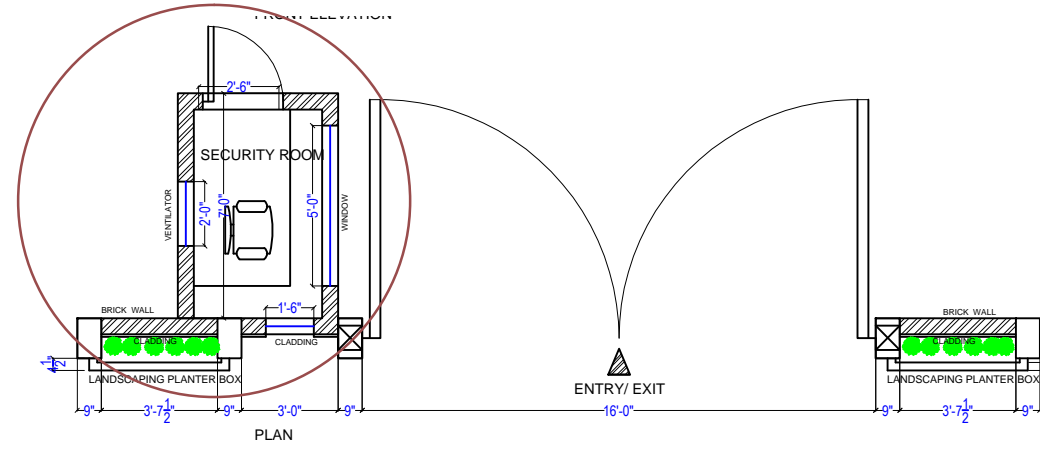

INTERIOR CONSULTANTS:
ARDES
 ARCHITECTS & INTERIOR DESIGNERS
 7-1-212,SHIV-BAGH, AMEERPET, HYDERBAD.
 040-23753316; email: mailardes@gmail.com

FRONT ELEVATION A

SECTION AA

SECTION BB

PLAN-WATCHMAN CABIN

PROJECT
SERENE FARMS
YENKAPALLI
HYDERABAD