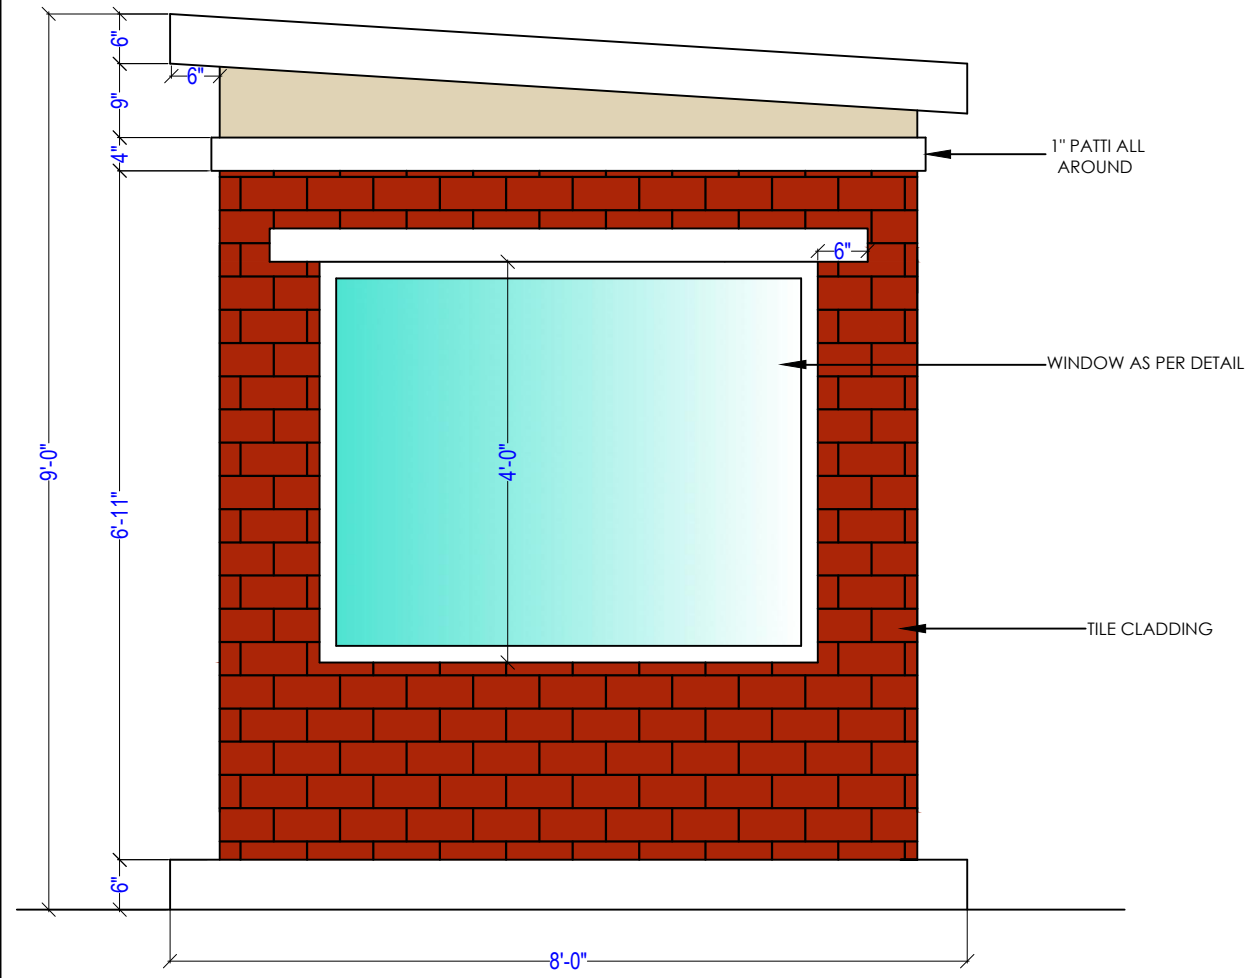

INTERIOR CONSULTANTS:
ARDES
 ARCHITECTS & INTERIOR DESIGNERS
 7-1-212,SHIV-BAGH, AMEERPET, HYDERBAD.
 040-23753316; email: mailardes@gmail.com

FRONT ELEVATION A

SECTION AA

SECTION BB

PLAN-WATCHMAN CABIN

PROJECT
SERENE FARMS
YENKAPALLI
HYDERABAD