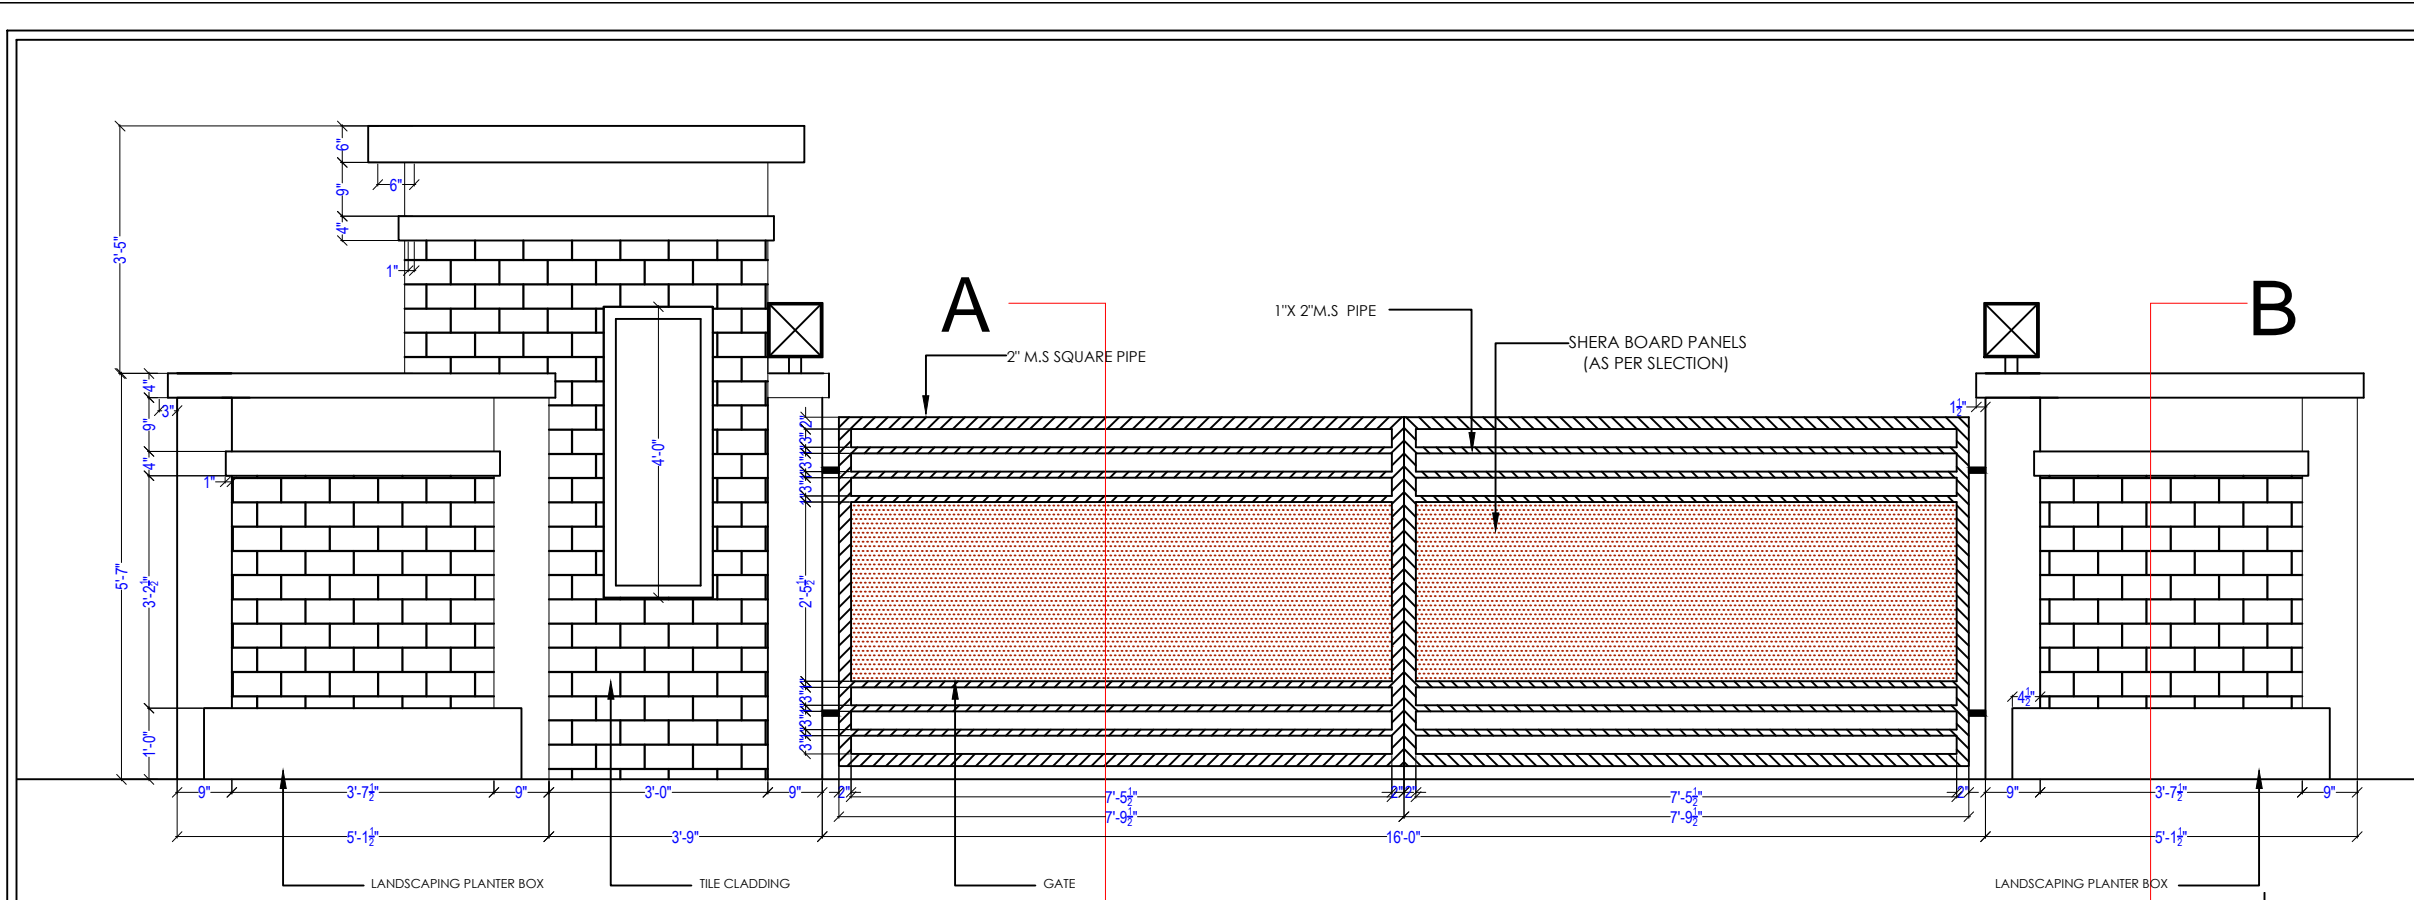

FRONT ELEVATION A