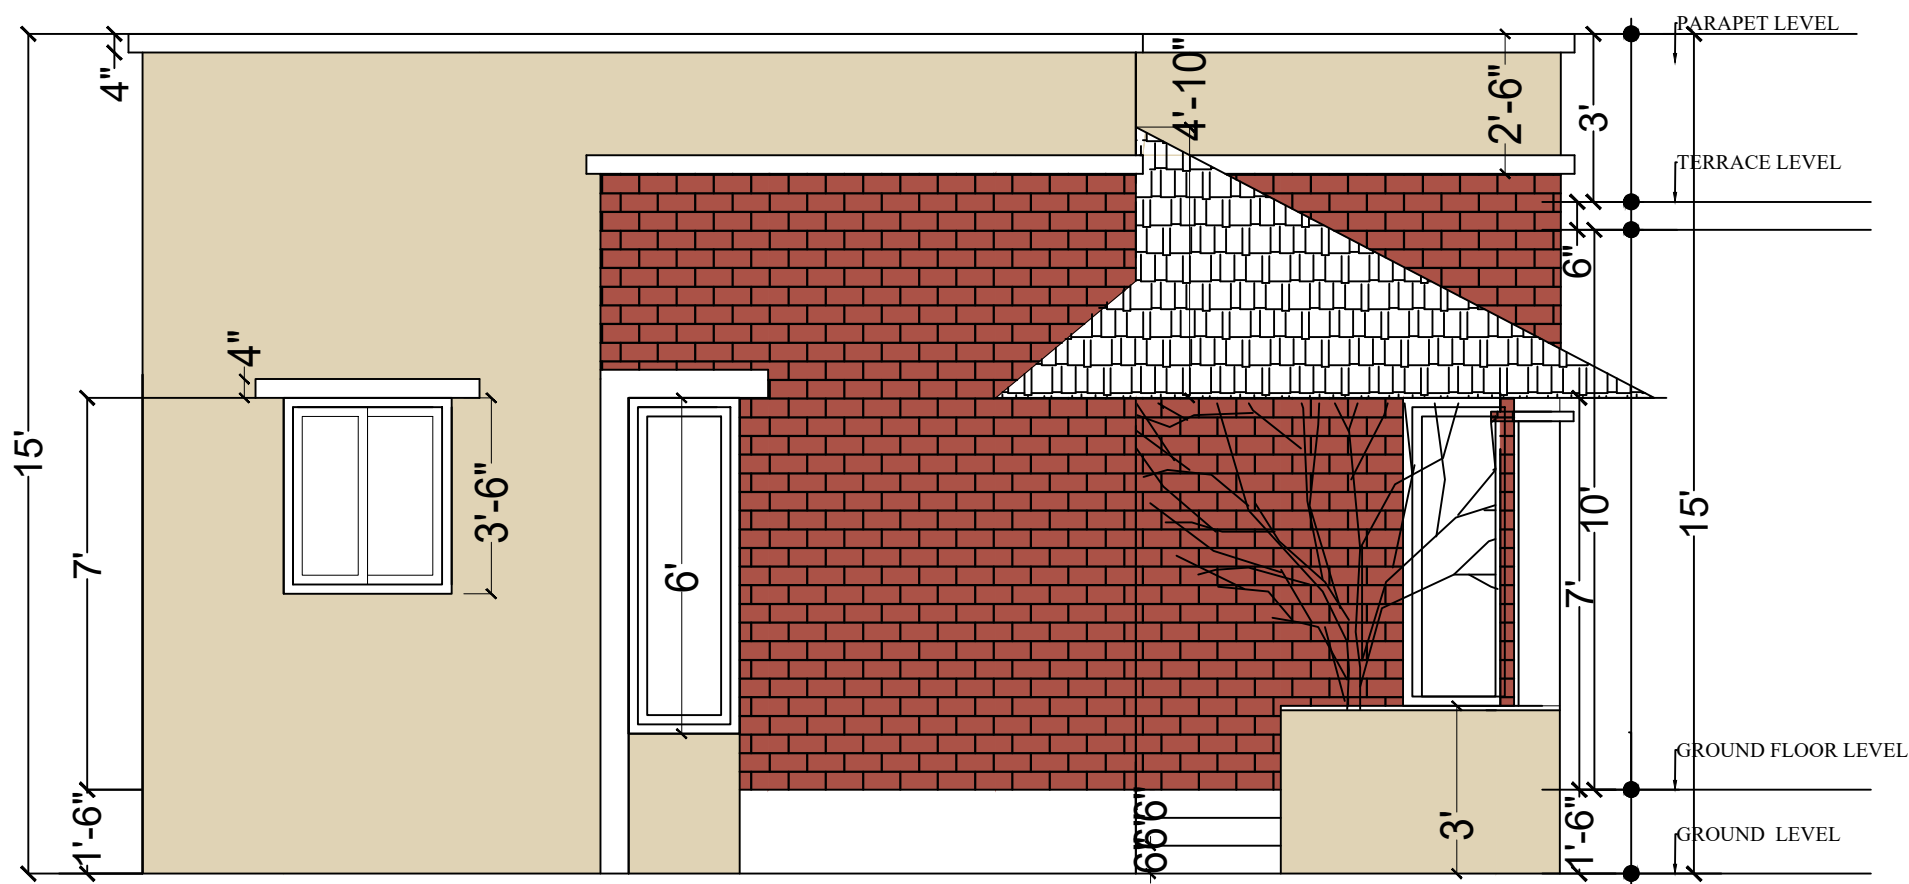

WEST SIDE ELEVATION

EAST SIDE ELEVATION

PROJECT	SERENE FARMS
	YENKAPALLI
	HYDERABAD
CLIENT	MODI PROPERTIES
TITLE	ARCHITECTURAL DRAWING

S.No	DATE	S.No	DATE

DRAWING DETAILS
CLUB HOUSE
WORKING DRAWING
ELEVATIONS

Scale:	NO SCALE
Drawn by:	PRANAYA
Checked by:	AR
Date:	28-10-2017
Drawing Code:	AR-SF-WD
Sheet No:	

INTERIOR CONSULTANTS:

ARDES
 ARCHITECTS & INTERIOR DESIGNERS
 7-1-212, SHIV-BAGH, AMEERPET, HYDERABAD.
 040-23753316; email: mailardes@gmail.com