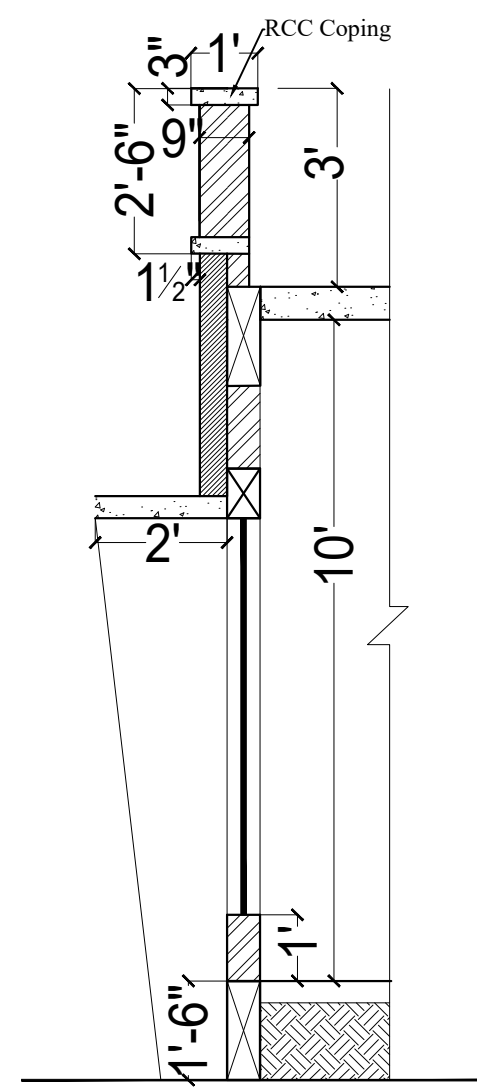

SECTION-XX

SECTION-ZZ

SECTION-YY

PROJECT	SERENE FARMS
	YENKAPALLI
	HYDERABAD
CLIENT	MODI PROPERTIES
TITLE	ARCHITECTURAL DRAWING

S.No	DATE	S.No	DATE

DRAWING DETAILS
 CLUB HOUSE
 WORKING DRAWING
 BRICK MARKING

Scale:	NO SCALE
Drawn by:	PRANAYA
Checked by:	AR
Date:	28-10-2017
Drawing Code:	AR-SF-WD
Sheet No:	

INTERIOR CONSULTANTS:
ARDES
 ARCHITECTS & INTERIOR DESIGNERS
 7-1-212, SHIV-BAGH, AMEERPET, HYDERABAD.
 040-23753316; email: mailardes@gmail.com