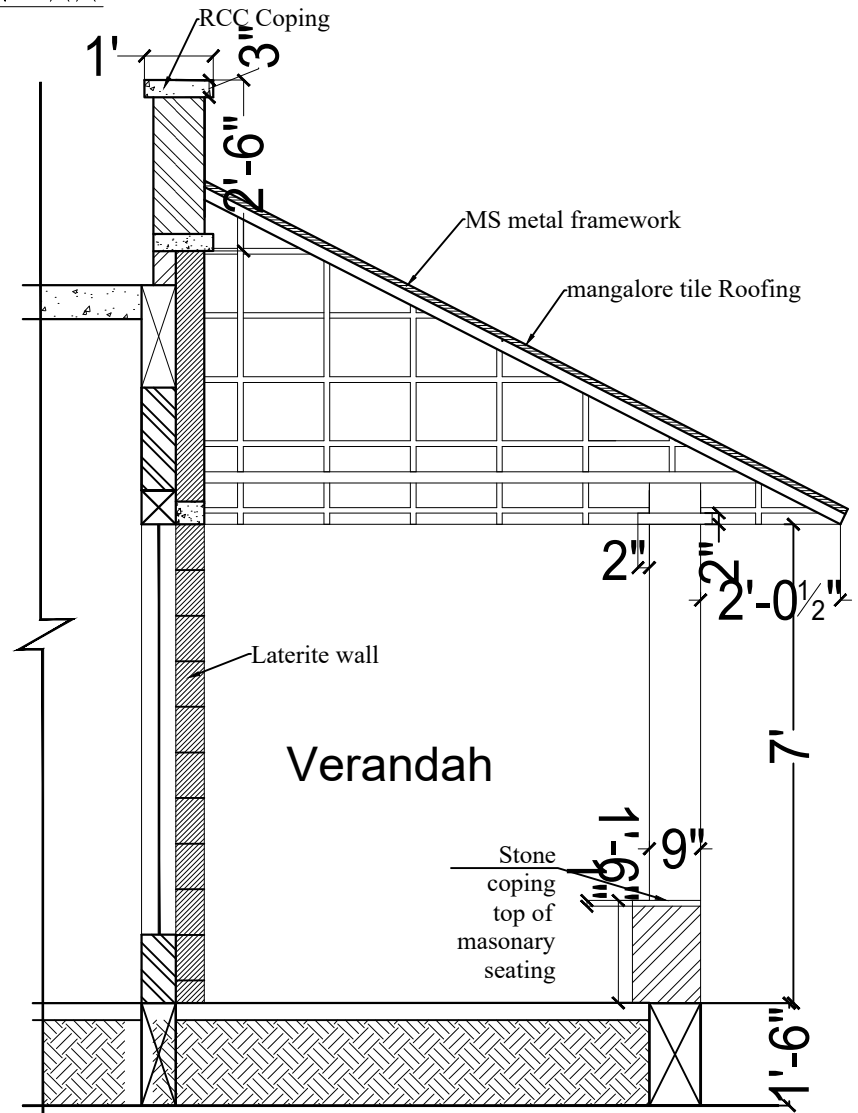

SECTION-ZZ