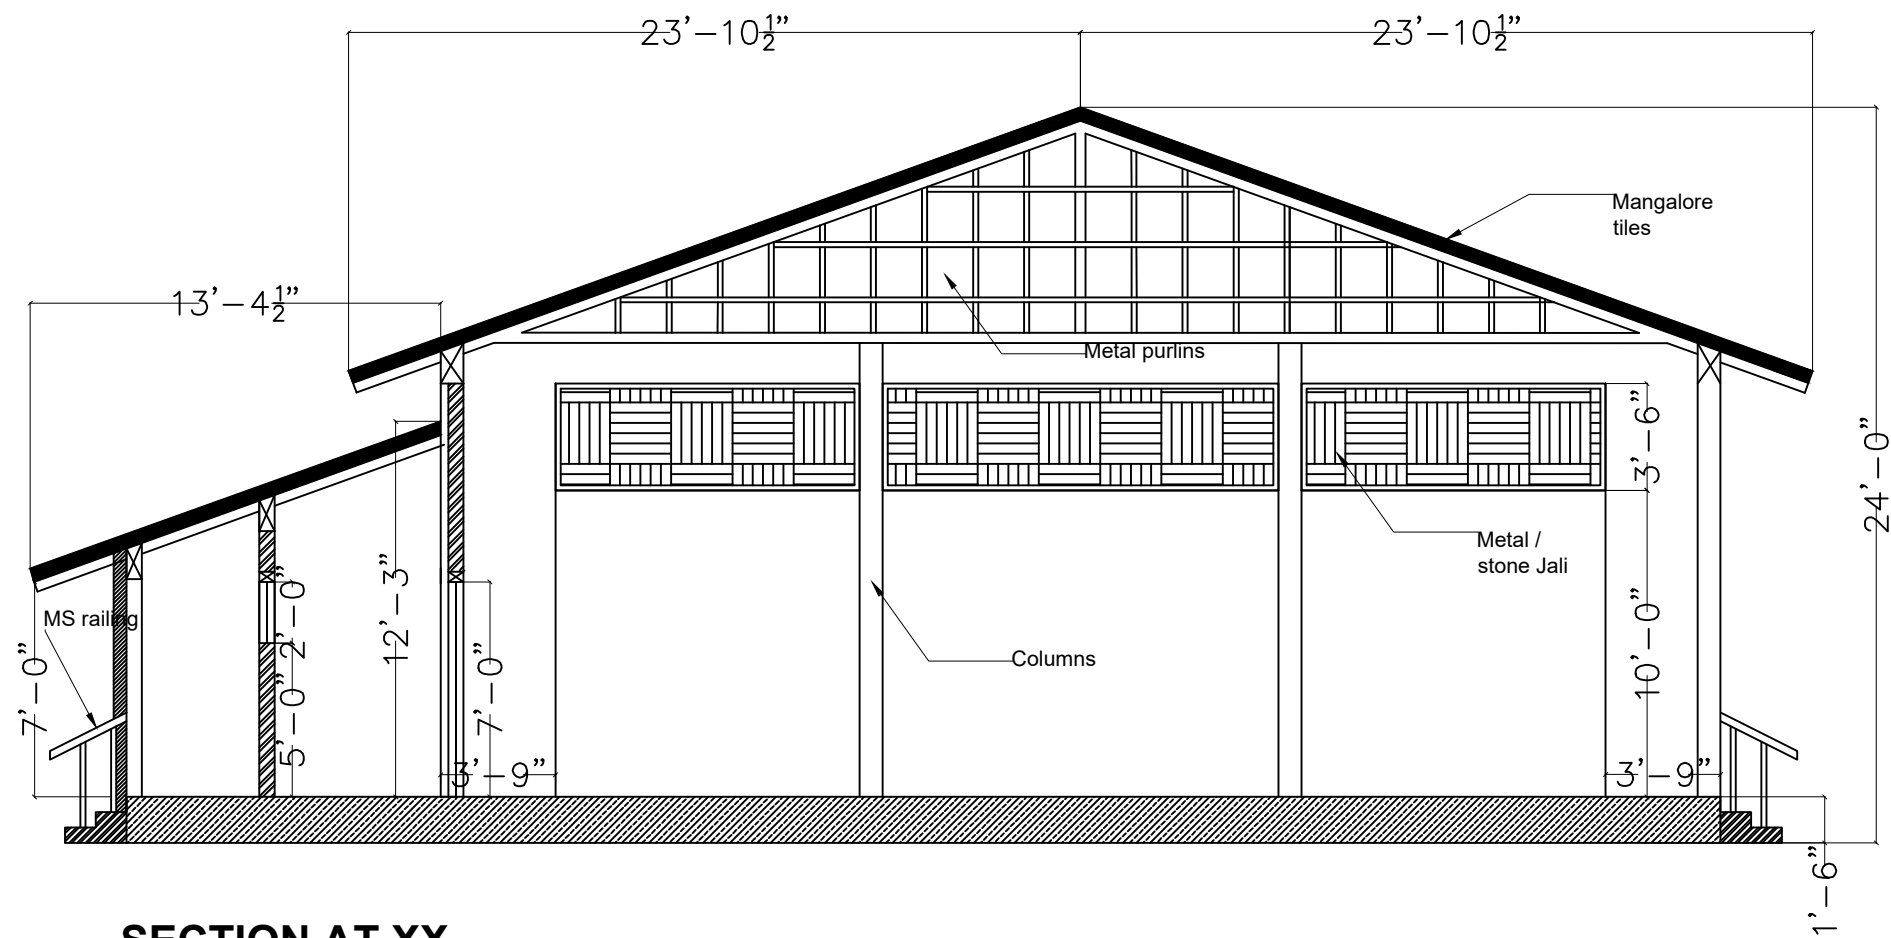

**NORTH SIDE ELEVATION**

**SECTION AT XX**

PROJECT  
 SERENE FARMS  
 YENKAPALLI  
 HYDERABAD

CLIENT  
 MODI PROPERTIES

TITLE  
 ARCHITECTURAL DRAWING

S.No	DATE	S.No	DATE

DRAWING DETAILS  
 BANQUET HALL  
 WORKING DRAWING

Scale:	NO SCALE
Drawn by:	PRANAYA
Checked by:	AR
Date:	14-12-2017
Drawing Code:	AR-BH-WD
Sheet No:	5

INTERIOR CONSULTANTS:

**ARDES**  
 ARCHITECTS & INTERIOR DESIGNERS

7-1-212, SHIV-BAGH, AMEERPET, HYDERABAD.  
 040-23753316; email: mailardes@gmail.com