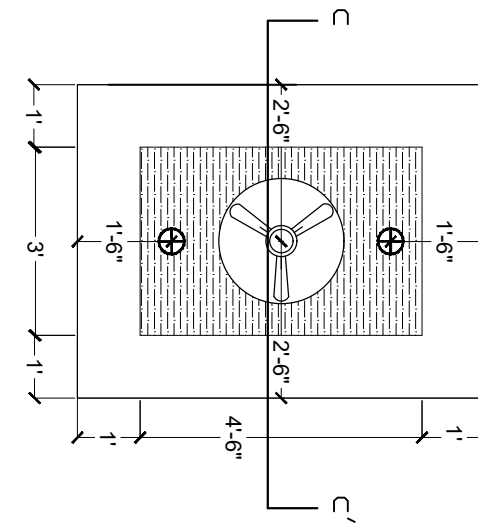

PLAN (room)

PLAN (kitchen)

SECTION @AA'

SECTION @ CC'

SECTION @BB'

Description	Direction	Owners & Developers :	Date :	11.04.2017	Promoted by
FALSE CEILING LAYOUT FOR COTTAGE YAKKAPALLI		Modi Properties & Investments Pvt.Ltd.	Prepared By :	Rahul	Modi Properties & Investments Pvt. Ltd. Phone:+91-40-66335551
		Project Name & Phase :	Approved By :	Soham Modi	
		SERENE FARMS	Scale :	N.T.S	