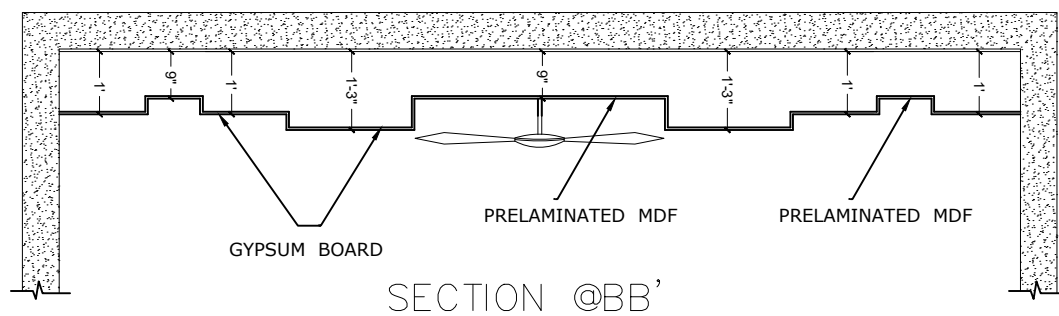

PLAN (room)

PLAN (kitchen)

SECTION @AA'

SECTION @ CC'

SECTION @BB'

Description	Direction	Owners & Developers :	Date :	11.04.2017	Promoted by
FALSE CEILING LAYOUT FOR COTTAGE YAKKAPALLI		Modi Properties & Investments Pvt.Ltd.	Prepared By :	Rahul	Modi Properties & Investments Pvt. Ltd. Phone:+91-40-66335551
		Project Name & Phase :	Approved By :	Soham Modi	
		SERENE FARMS	Scale :	N.T.S	