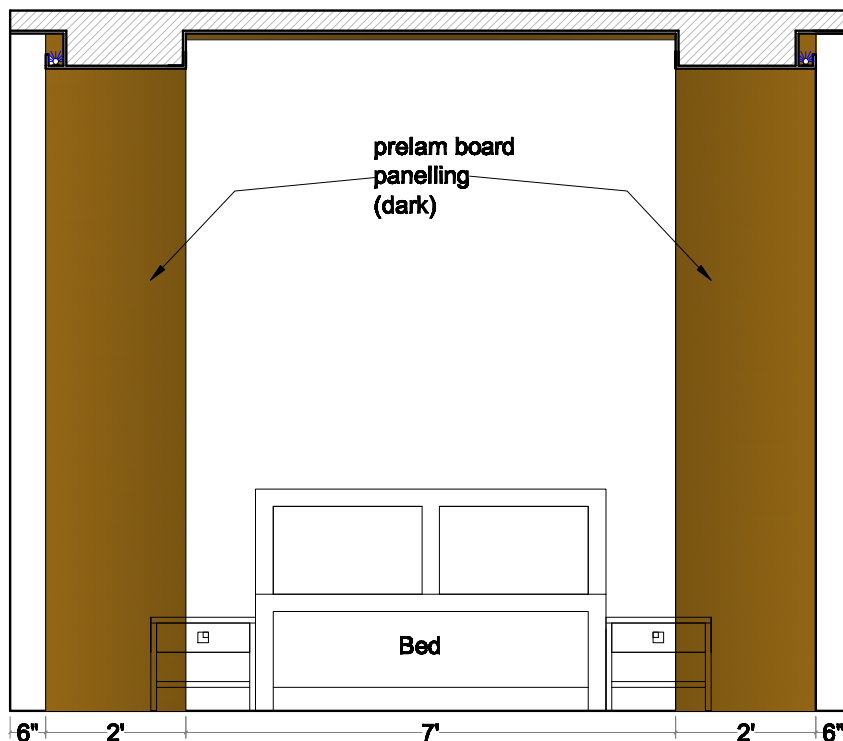

Plan

South Elevation

PROJECT
Serene Farms
YENKAPALLI
 Hyderabad

CLIENT
MODI PROPERTIES

TITLE
INTERIOR DRAWING
 WORKING DRAWING

S.No	DATE	S.No	DATE

DRAWING DETAILS
Carpentry Details
Cottage

Scale:
 Drawn by: AM
 Checked by: AR
 Date: 29-3-16, 16/8/16
 Drawing Code: **AR-COT-CD-2**
 Sheet No: