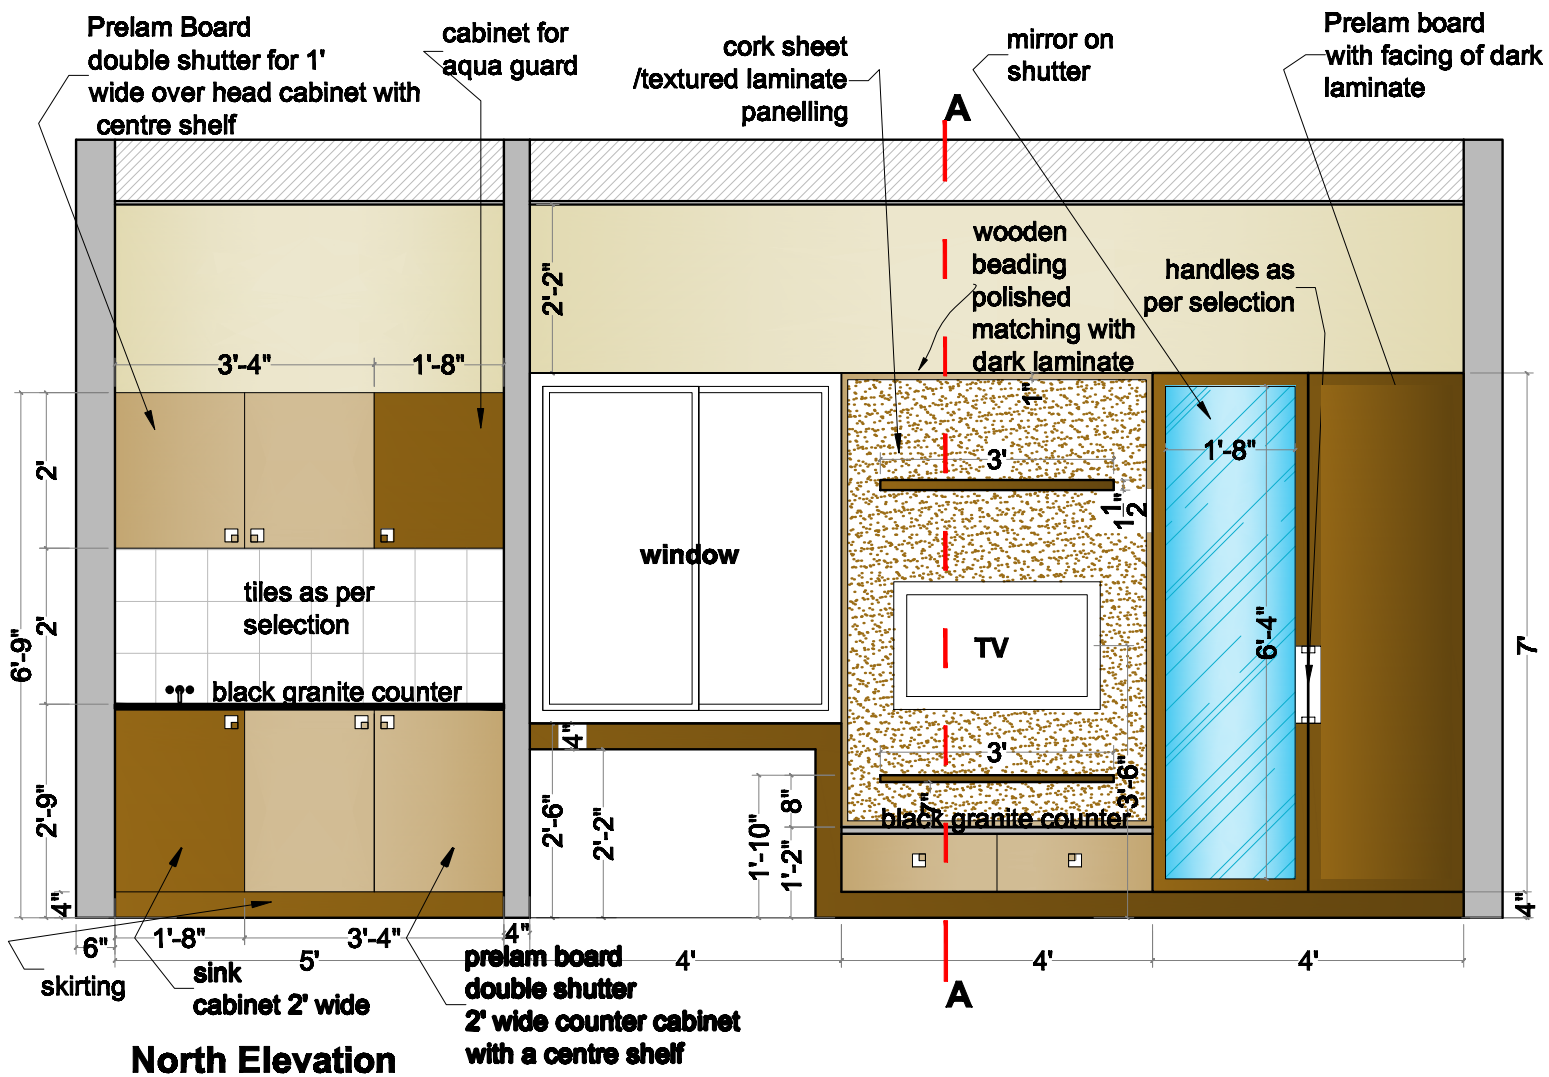

PROJECT
Serene Farms
YENKAPALLI
Hyderabad

CLIENT
MODI PROPERTIES

TITLE
INTERIOR DRAWING
WORKING DRAWING

PRE LAMINATED BOARD:
DARK LAMINATE - SHADE NO. OD 0075
LIGHT LAMINATE - SHADE NO. OD 0071

S.No	DATE	S.No	DATE

DRAWING DETAILS
Carpentry Details
Cottage

Scale:
Drawn by: AM
Checked by: AR
Date: 29-3-16, 12-4-16, 16/8/16
Drawing Code: **AR-COT-CD-1**

Sheet No:
INTERIOR CONSULTANTS:
ARDES
ARCHITECTS & INTERIOR DESIGNERS
7-1-212,SHIV-BAGH, AMEERPET, HYDERBAD.
040-23753316; email: mailardes@gmail.com