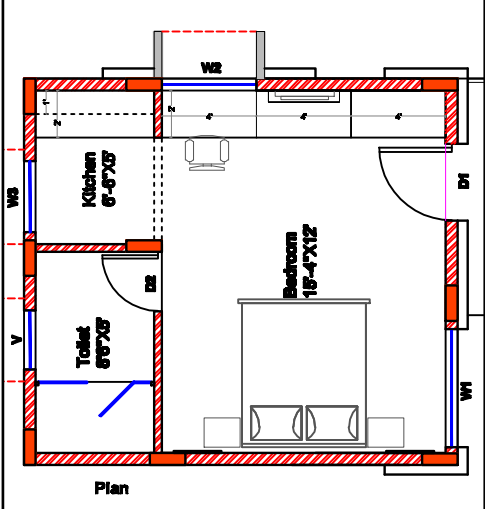

Plan

South Elevation

PROJECT
Serene Farms
YENKAPALLI
 Hyderabad

CLIENT
MODI PROPERTIES

TITLE
INTERIOR DRAWING
 WORKING DRAWING

S.No	DATE	S.No	DATE

DRAWING DETAILS
Carpentry Details
Cottage

Scale:
 Drawn by: AM
 Checked by: AR
 Date: 29-3-16, 16/8/16
 Drawing Code: **AR-COT-CD-2**
 Sheet No: