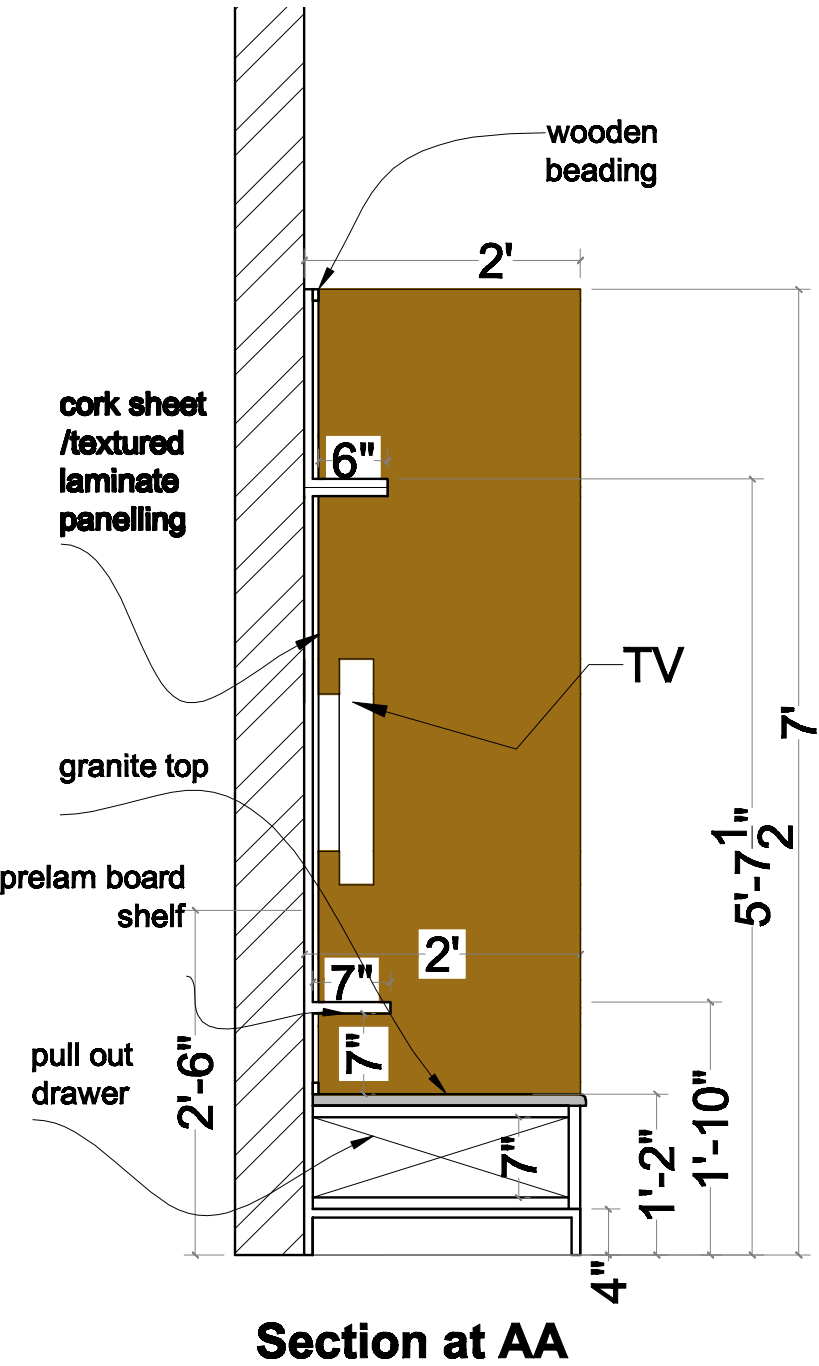

PROJECT
Serene Farms
YENKAPALLI
Hyderabad

CLIENT
MODI PROPERTIES

TITLE
INTERIOR DRAWING
WORKING DRAWING

PRE LAMINATED BOARD:
DARK LAMINATE - SHADE NO. OD 0075
LIGHT LAMINATE - SHADE NO. OD 0071

S.No	DATE	S.No	DATE

DRAWING DETAILS
Carpentry Details
Cottage

Scale:
Drawn by: AM
Checked by: AR
Date: 29-3-16, 12-4-16, 16/8/16
Drawing Code: **AR-COT-CD-1**

Sheet No:
INTERIOR CONSULTANTS:
ARDES
ARCHITECTS & INTERIOR DESIGNERS
7-1-212,SHIV-BAGH, AMEERPET, HYDERBAD.
040-23753316; email: mailardes@gmail.com