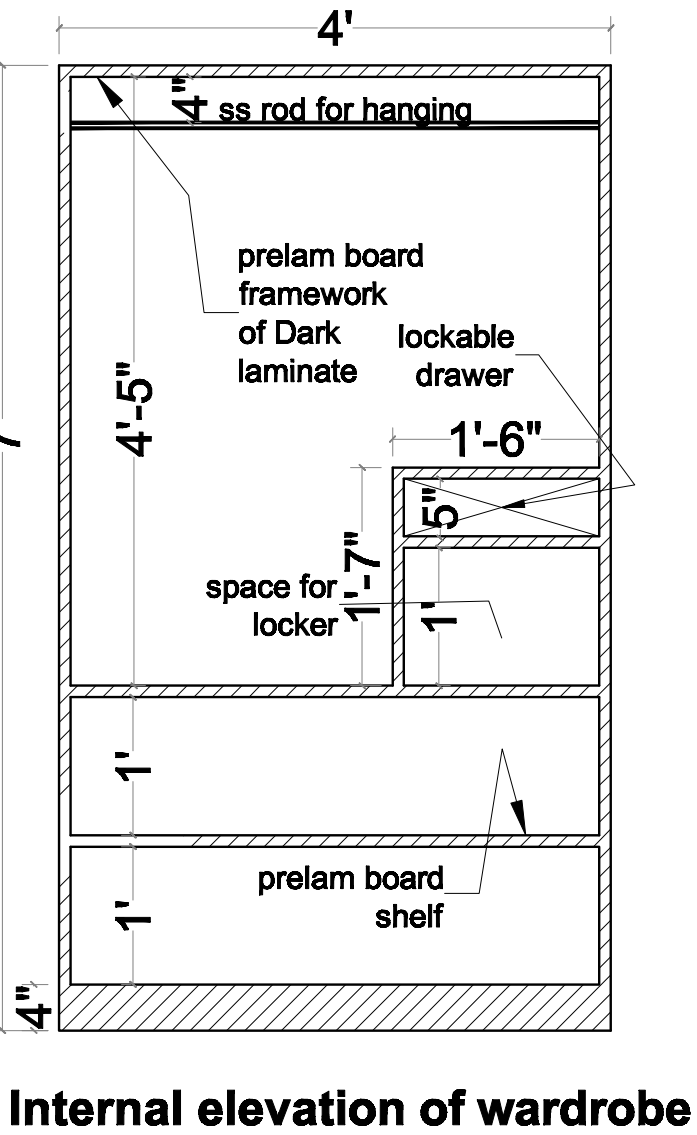

PROJECT
Serene Farms
YENKAPALLI
Hyderabad

CLIENT
MODI PROPERTIES

TITLE
INTERIOR DRAWING
WORKING DRAWING

PRE LAMINATED BOARD:
DARK LAMINATE - SHADE NO. OD 0075
LIGHT LAMINATE - SHADE NO. OD 0071

S.No	DATE	S.No	DATE

DRAWING DETAILS
Carpentry Details
Cottage

Scale:
Drawn by: AM
Checked by: AR
Date: 29-3-16, 12-4-16, 16/8/16
Drawing Code: **AR-COT-CD-1**

Sheet No:
INTERIOR CONSULTANTS:
ARDES
ARCHITECTS & INTERIOR DESIGNERS
7-1-212,SHIV-BAGH, AMEERPET, HYDERBAD.
040-23753316; email: mailardes@gmail.com