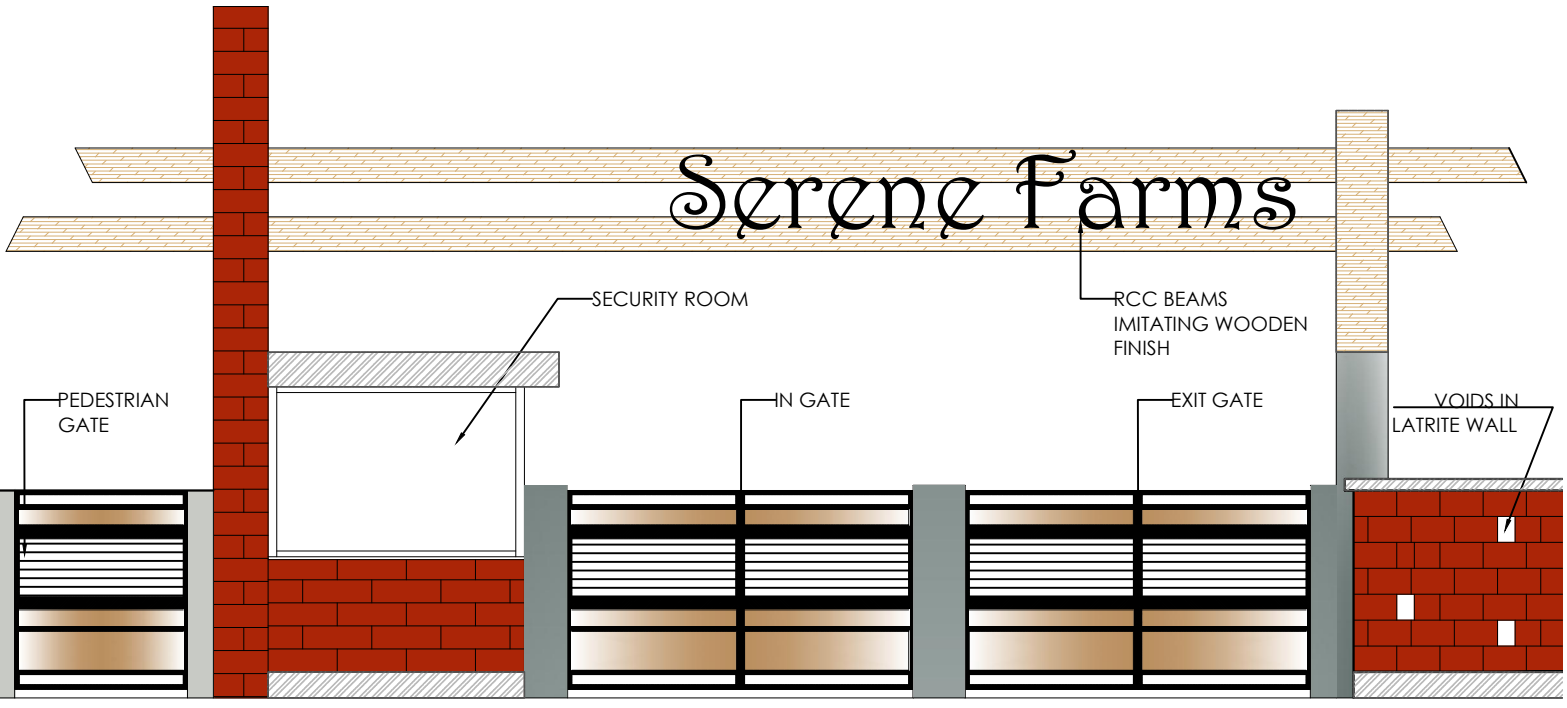

FRONT ELEVATION

FRONT ELEVATION

ROOM	DESCRIPTION	REFERENCE
GATE BEAM	Royale play(IDC) Ironic	Asian Paints (Color Next 15)
CORNICE	Silica dream (8235)	Asian Paints (Color Next 15)

PROJECT	SERENE FARMS
	YENKAPALLI
	HYDERABAD
CLIENT	MODI PROPERTIES

TITLE
ARCHITECTURAL DRAWING

S.No	DATE	S.No	DATE

DRAWING DETAILS
ENTRY WALL-COLOR CODE

Scale:	NO SCALE
Drawn by:	PRANAYA
Checked by:	AR
Date:	5-01-2017
Drawing Code:	AR-Entrance
Sheet No:	1

INTERIOR CONSULTANTS: