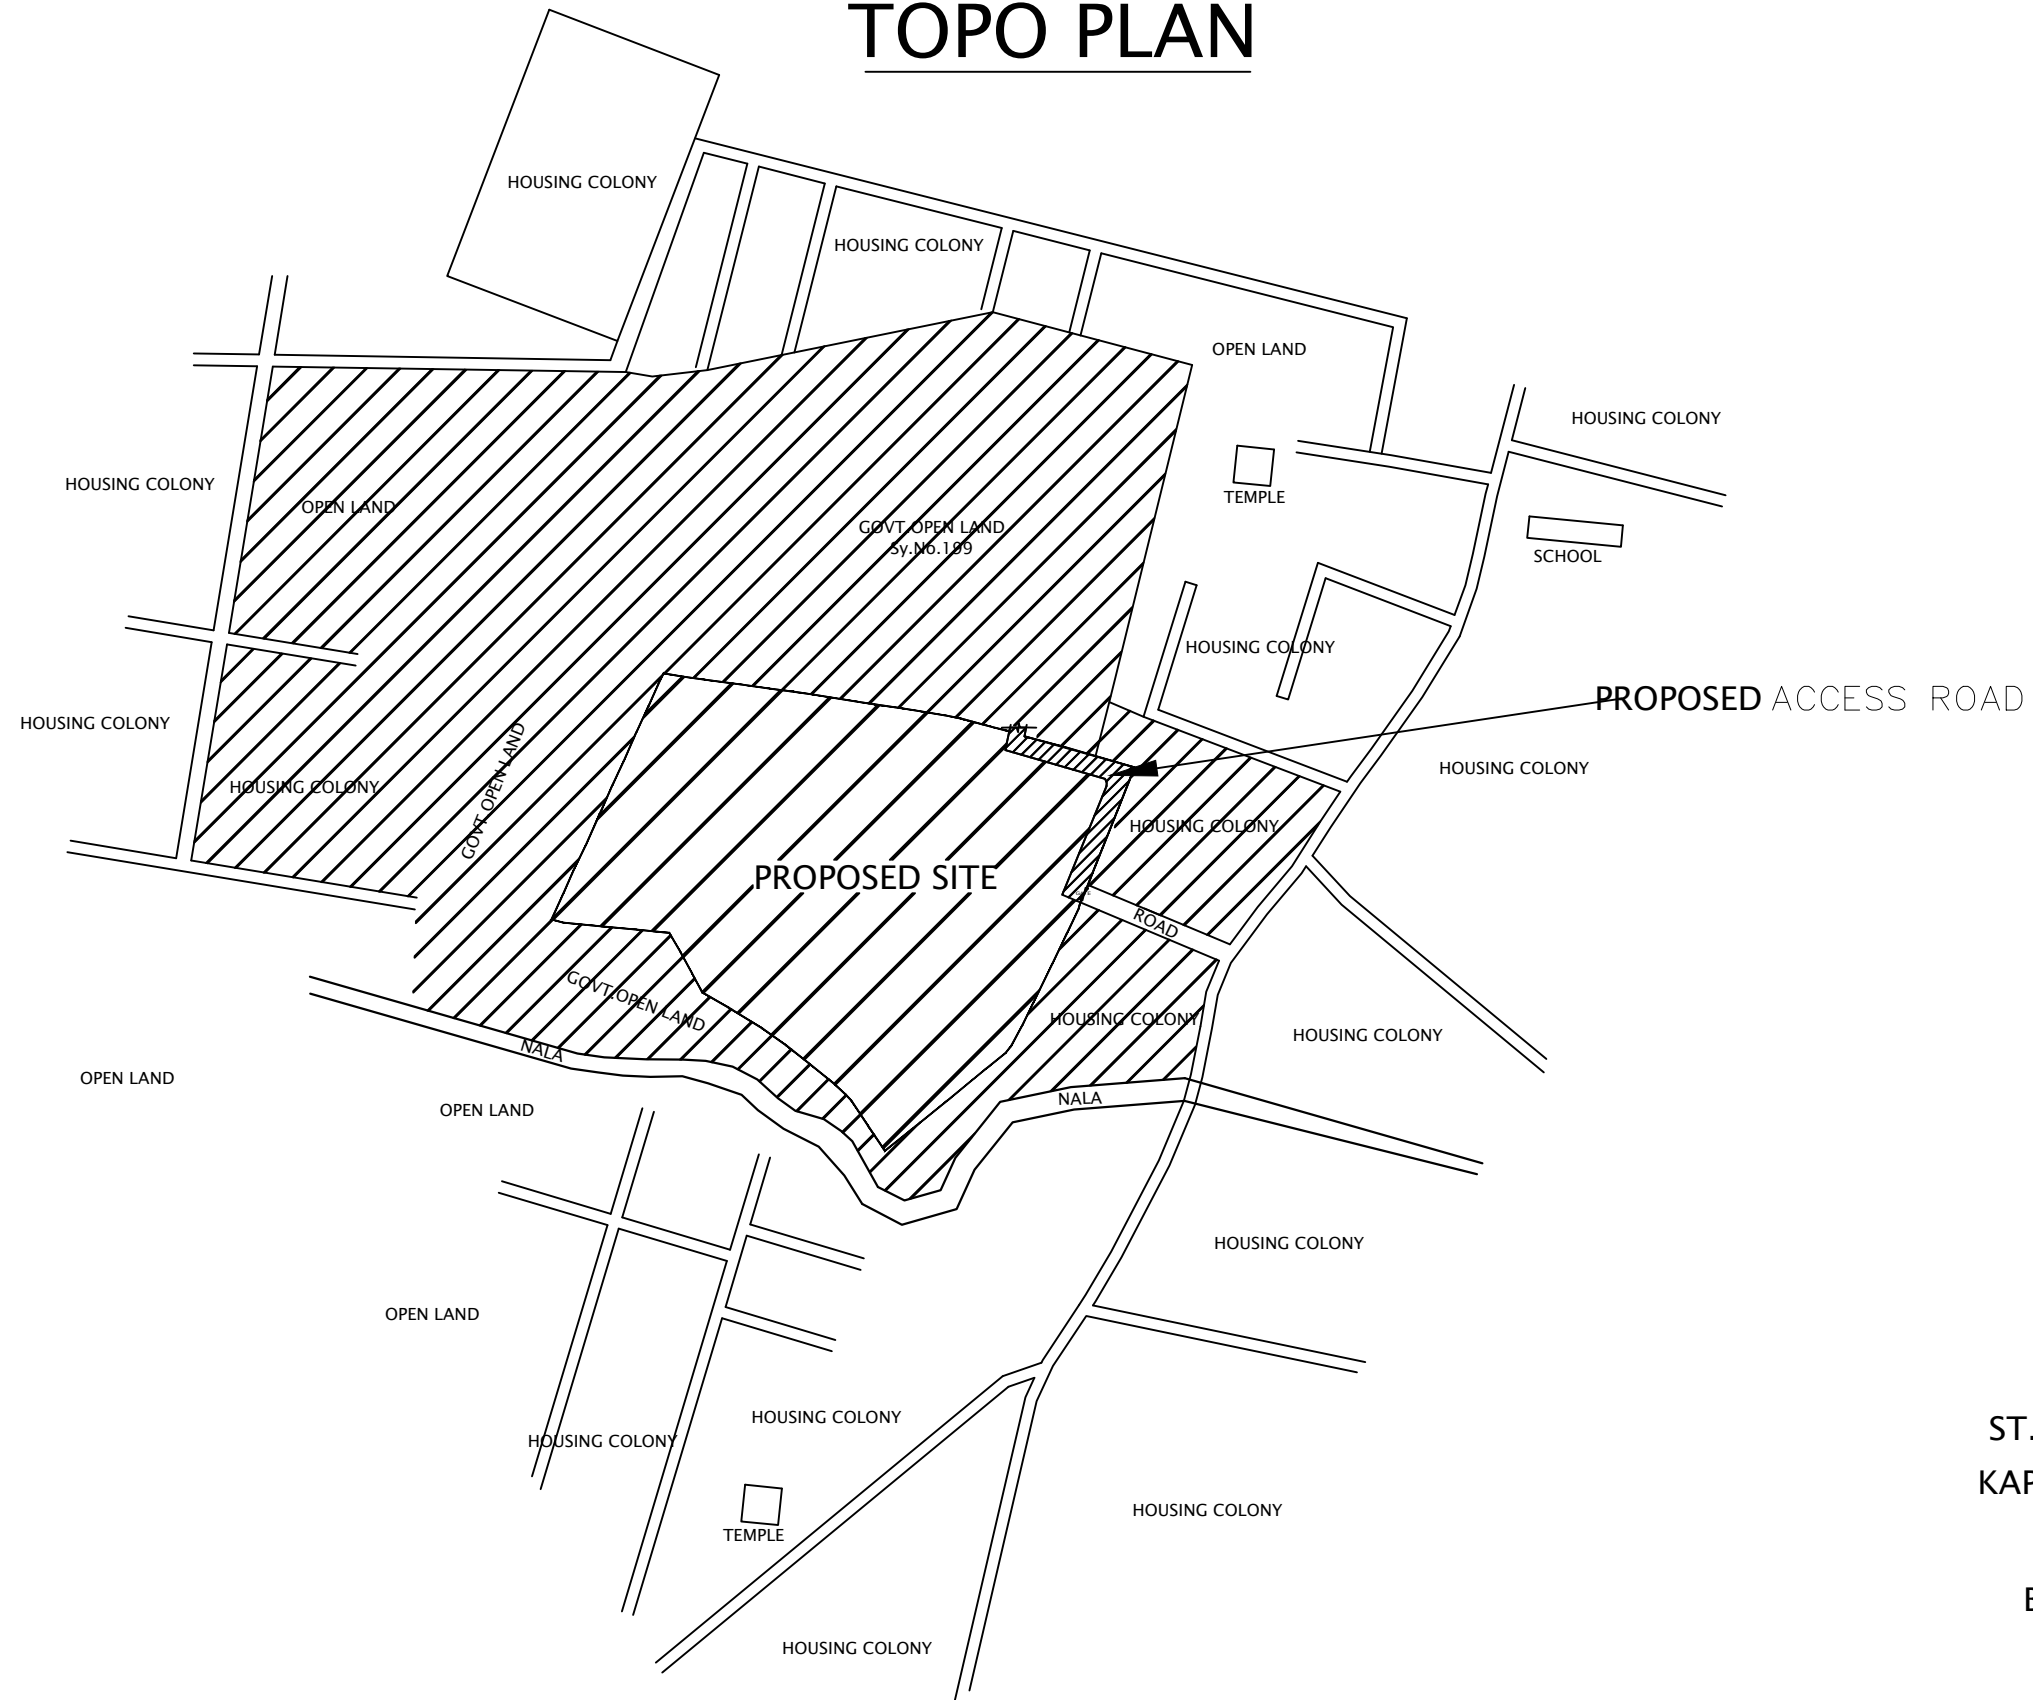

TOPO PLAN

ST.NO.193,194 & 195 SITUATED AT
 KAPRA VILLAGE,GHMC KAPRA CIRCLE
 KEESARA MANDAL,RR DIST.
 BELONGS TO M/S.VISTA HOMES

Govt.open
 Proposed Site
 Road
 Proposed Access Road

M.VIJAY KUMAR SURVEYING&MAPPING CONSULTANTS 11-14-227/A , HARI PURI COLONY SAROOR NAGAR , HYDERA BAD TEL:- 040 - 24032067 , 99893 11938	
DRAWN BY:- RAVI	
CHECKED BY:- M.VIJAY KUMAR	