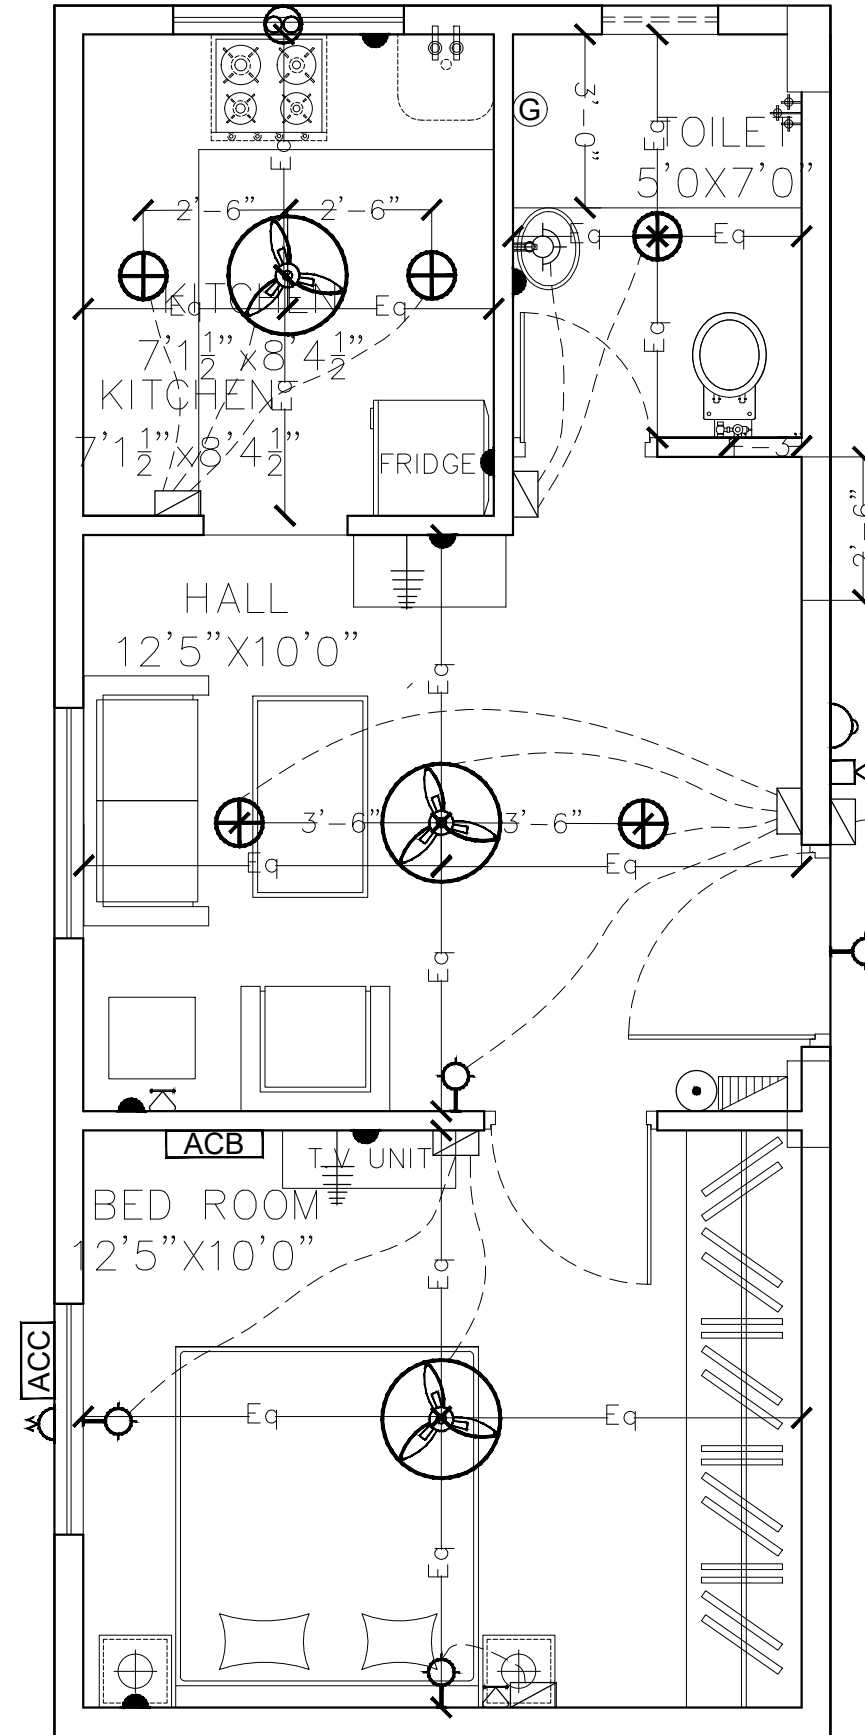

LEGEND:-

S.NO	ITEM	SYMBOL
1.	Distribution Board	
2.	Switch board	
3.	Wall point/Bracket light	
4.	5 amps plug point	
5.	Ceiling fan	
6.	Geyser point - 15A	
7.	Exhaust fan	
8.	15 amps plug point	
9.	Television point	
10.	Telephone point	
11.	Calling Bell	
12.	Bell Push	
13.	Ceiling light	
14.	Video Phone	
15.	AC Compressor	
16.	AC Blower	

Description		Owners & Developers :	Date:	21.09.16	Promoted by
		Modi Properties & Investment Pvt Ltd.	Prepared By :	M.Nagalaxmi	
ELECTRICAL PLAN OF BLOCK - C FLAT.NO.008 (SINGLE BED ROOM FLAT)		Project Name & Phase :	Approved By :	Soham Modi	Phone:+91-40-66335551
		Vista Homes	Scale :	N.T.S	