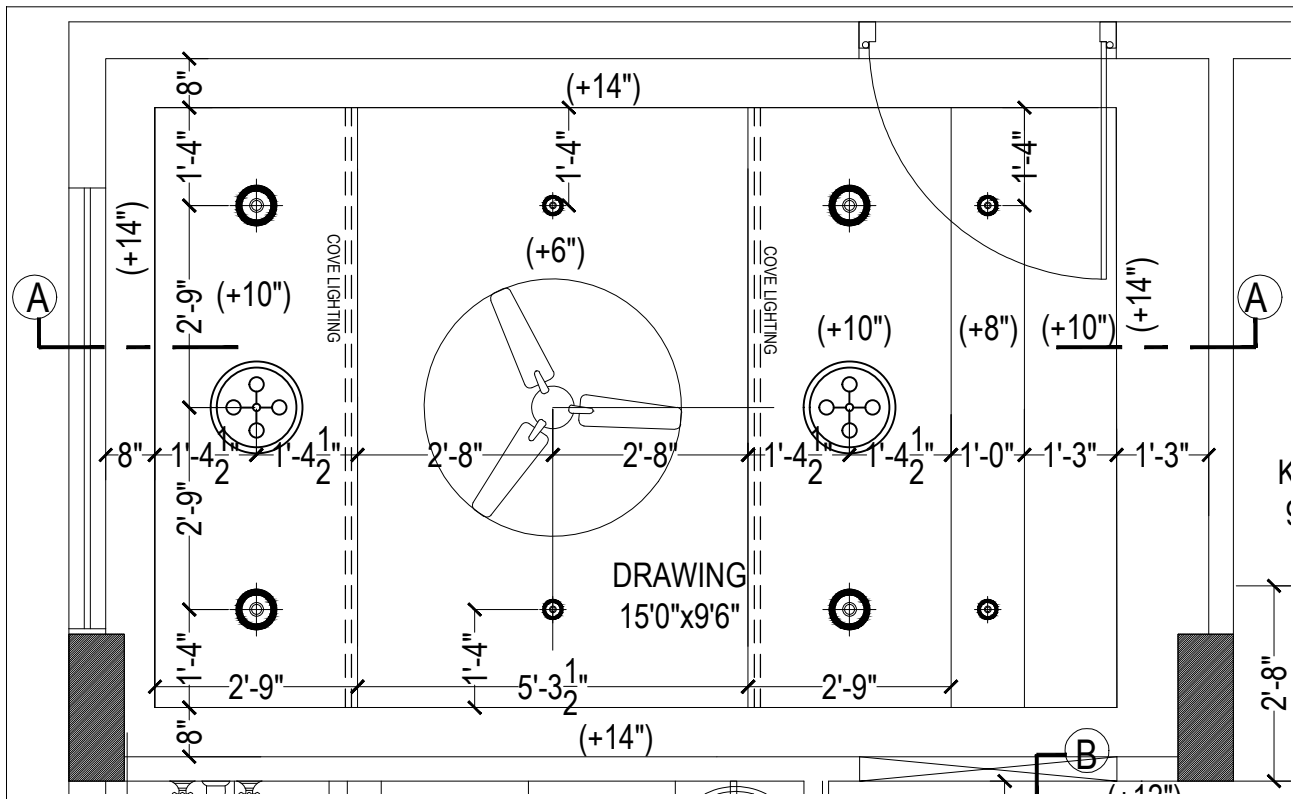

ELECTRICAL LEGEND		
SYMBOL	DESCRIPTION	MOUNTING HT.
	down lighter(2x18w)	ceiling ht
	3W LED spot light	ceiling
	HANGING LIGHT	ceiling ht
	ceiling fan	ceiling ht
	cove light	as indicated

**SEC-ELEVATION\_A**

**SEC-ELEVATION\_C**

**SEC-ELEVATION\_B**

**SEC-ELEVATION\_D**

PROJECT			
VISTA HOMES			
MODEL FLAT			
CLIENT			
MODI PROPERTIES			
M.G.ROAD.			
TITLE			
INTERIOR DRAWING			
ELECTRICAL CHANGES			
S.No	DATE	S.No	DATE
DRAWING DETAILS			
MODEL FLATTYPE D(A BLOCK)			
FALSE CEILING SECTIONS			
Scale:			
Drawn by:	AM		
Checked by:	AR		
Date:	16-10-13		
Drawing Code:			
Sheet No:	02 OF 03		
INTERIOR CONSULTANTS:			
7-1-212.SHIV-BAGH, AMEERPET, HYDERBAD.			
040-23753316; email: mailardes@gmail.com			

ELECTRICAL LEGEND		
SYMBOL	DESCRIPTION	MOUNTING HT.
	down lighter(2x18w)	ceiling ht
	3W LED spot light	ceiling
	HANGING LIGHT	ceiling ht
	ceiling fan	ceiling ht
	cove light	as indicated

PROJECT			
VISTA HOMES			
MODEL FLAT			
CLIENT			
MODI PROPERTIES			
M.G.ROAD.			
TITLE			
INTERIOR DRAWING			
ELECTRICAL CHANGES			
S.No	DATE	S.No	DATE
DRAWING DETAILS			
MODEL FLAT-TYPE D			
FALSE CEILING DESIGN			
Scale:			
Drawn by:		AM	
Checked by:		AR	
Date:		16-10-13	
Drawing Code:			
Sheet No:		01 OF 03	
INTERIOR CONSULTANTS:			
<b>ARDES</b>			
ARCHITECTS & INTERIOR DESIGNERS			
7-1-212.SHIV-BAGH, AMEERPET, HYDERBAD. 040-23753316; email: mailardes@gmail.com			