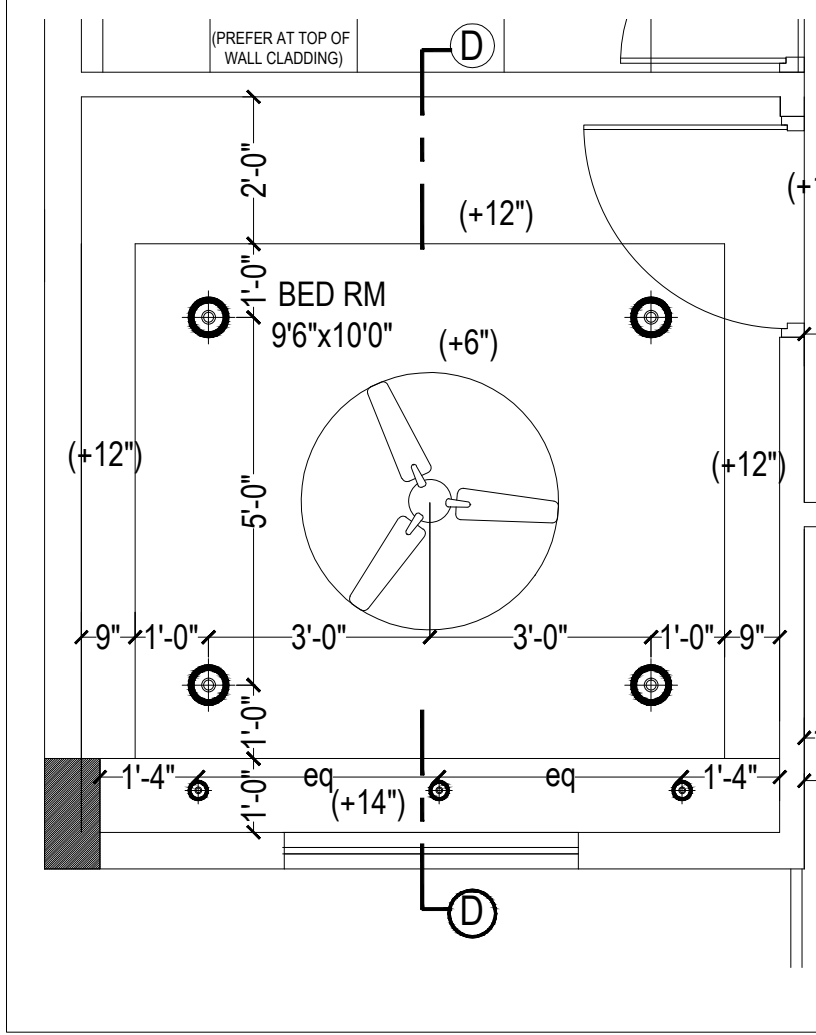

ELECTRICAL LEGEND		
SYMBOL	DESCRIPTION	MOUNTING HT.
	down lighter(2x18w)	ceiling ht
	3W LED spot light	ceiling
	HANGING LIGHT	ceiling ht
	ceiling fan	ceiling ht
	cove light	as indicated

**SEC-ELEVATION\_A**

**SEC-ELEVATION\_C**

**SEC-ELEVATION\_B**

**SEC-ELEVATION\_D**

PROJECT			
VISTA HOMES			
MODEL FLAT			
CLIENT			
MODI PROPERTIES			
M.G.ROAD.			
TITLE			
INTERIOR DRAWING			
ELECTRICAL CHANGES			
S.No	DATE	S.No	DATE
DRAWING DETAILS			
MODEL FLATTYPE D(A BLOCK)			
FALSE CEILING SECTIONS			
Scale:			
Drawn by:	AM		
Checked by:	AR		
Date:	16-10-13		
Drawing Code:			
Sheet No:	02 OF 03		
INTERIOR CONSULTANTS:			
7-1-212.SHIV-BAGH, AMEERPET, HYDERBAD.			
040-23753316; email: mailardes@gmail.com			

ELECTRICAL LEGEND		
SYMBOL	DESCRIPTION	MOUNTING HT.
	down lighter(2x18w)	ceiling ht
	3W LED spot light	ceiling
	HANGING LIGHT	ceiling ht
	ceiling fan	ceiling ht
	cove light	as indicated

PROJECT			
VISTA HOMES			
MODEL FLAT			
CLIENT			
MODI PROPERTIES			
M.G.ROAD.			
TITLE			
INTERIOR DRAWING			
ELECTRICAL CHANGES			
S.No	DATE	S.No	DATE
DRAWING DETAILS			
MODEL FLAT-TYPE D			
FALSE CEILING DESIGN			
Scale:			
Drawn by:		AM	
Checked by:		AR	
Date:		16-10-13	
Drawing Code:			
Sheet No:		01 OF 03	
INTERIOR CONSULTANTS:			
<b>ARDES</b>			
ARCHITECTS & INTERIOR DESIGNERS			
7-1-212.SHIV-BAGH, AMEERPET, HYDERBAD. 040-23753316; email: mailardes@gmail.com			