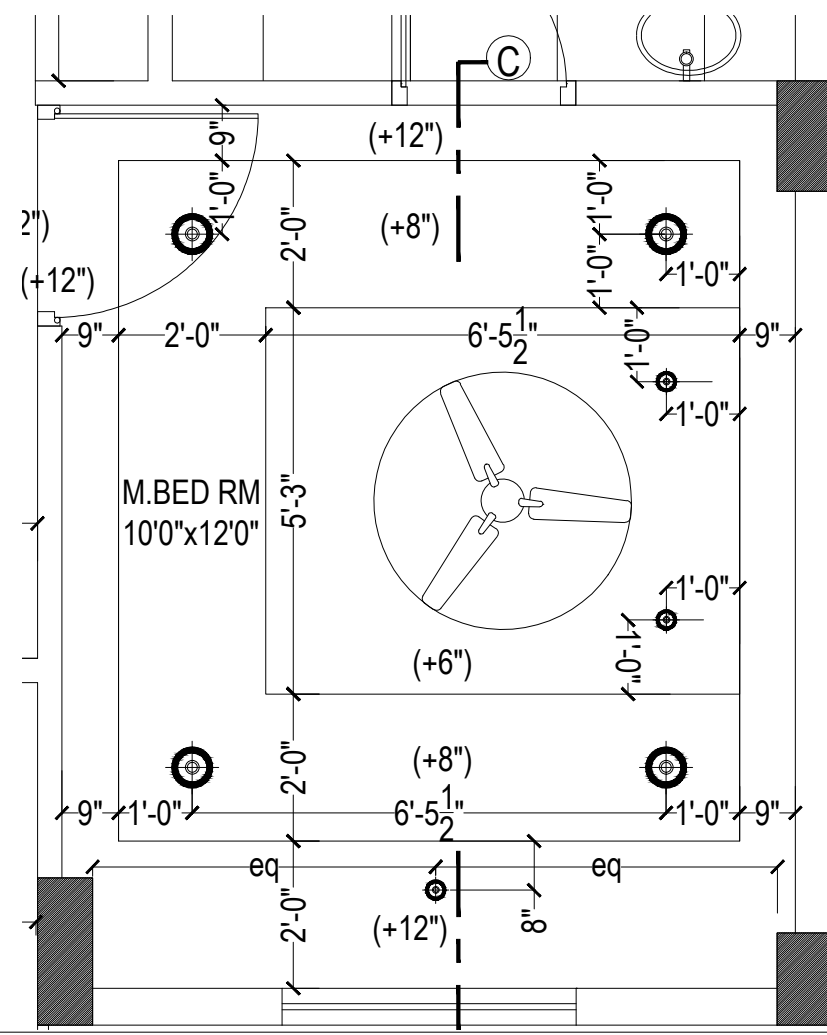

ELECTRICAL LEGEND		
SYMBOL	DESCRIPTION	MOUNTING HT.
	down lighter(2x18w)	ceiling ht
	3W LED spot light	ceiling
	HANGING LIGHT	ceiling ht
	ceiling fan	ceiling ht
	cove light	as indicated

**SEC-ELEVATION\_A**

**SEC-ELEVATION\_C**

**SEC-ELEVATION\_B**

**SEC-ELEVATION\_D**

PROJECT			
VISTA HOMES			
MODEL FLAT			
CLIENT			
MODI PROPERTIES			
M.G.ROAD.			
TITLE			
INTERIOR DRAWING			
ELECTRICAL CHANGES			
S.No	DATE	S.No	DATE
DRAWING DETAILS			
MODEL FLATTYPE D(A BLOCK)			
FALSE CEILING SECTIONS			
Scale:			
Drawn by:	AM		
Checked by:	AR		
Date:	16-10-13		
Drawing Code:			
Sheet No:	02 OF 03		
INTERIOR CONSULTANTS:			
7-1-212.SHIV-BAGH, AMEERPET, HYDERBAD.			
040-23753316; email: mailardes@gmail.com			

ELECTRICAL LEGEND		
SYMBOL	DESCRIPTION	MOUNTING HT.
	down lighter(2x18w)	ceiling ht
	3W LED spot light	ceiling
	HANGING LIGHT	ceiling ht
	ceiling fan	ceiling ht
	cove light	as indicated

PROJECT			
VISTA HOMES			
MODEL FLAT			
CLIENT			
MODI PROPERTIES			
M.G.ROAD.			
TITLE			
INTERIOR DRAWING			
ELECTRICAL CHANGES			
S.No	DATE	S.No	DATE
DRAWING DETAILS			
MODEL FLAT-TYPE D			
FALSE CEILING DESIGN			
Scale:			
Drawn by:		AM	
Checked by:		AR	
Date:		16-10-13	
Drawing Code:			
Sheet No:		01 OF 03	
INTERIOR CONSULTANTS:			
<b>ARDES</b>			
ARCHITECTS & INTERIOR DESIGNERS			
7-1-212.SHIV-BAGH, AMEERPET, HYDERBAD. 040-23753316; email: mailardes@gmail.com			