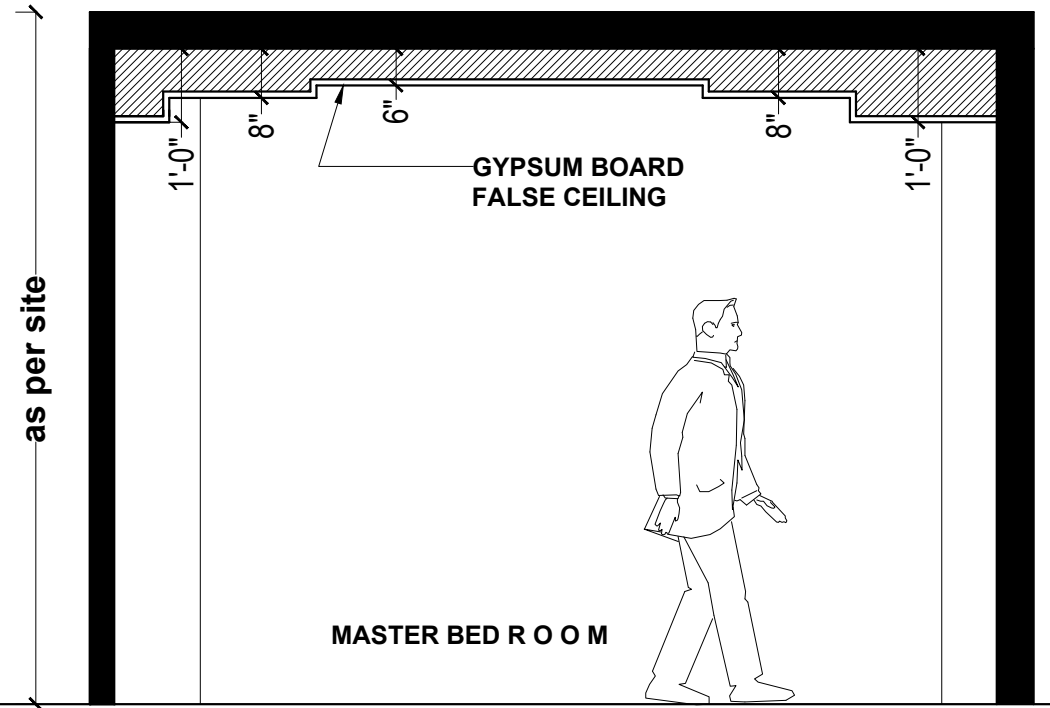

ELECTRICAL LEGEND		
SYMBOL	DESCRIPTION	MOUNTING HT.
	down lighter(2x18w)	ceiling ht
	3W LED spot light	ceiling
	HANGING LIGHT	ceiling ht
	ceiling fan	ceiling ht
	cove light	as indicated

**SEC-ELEVATION\_A**