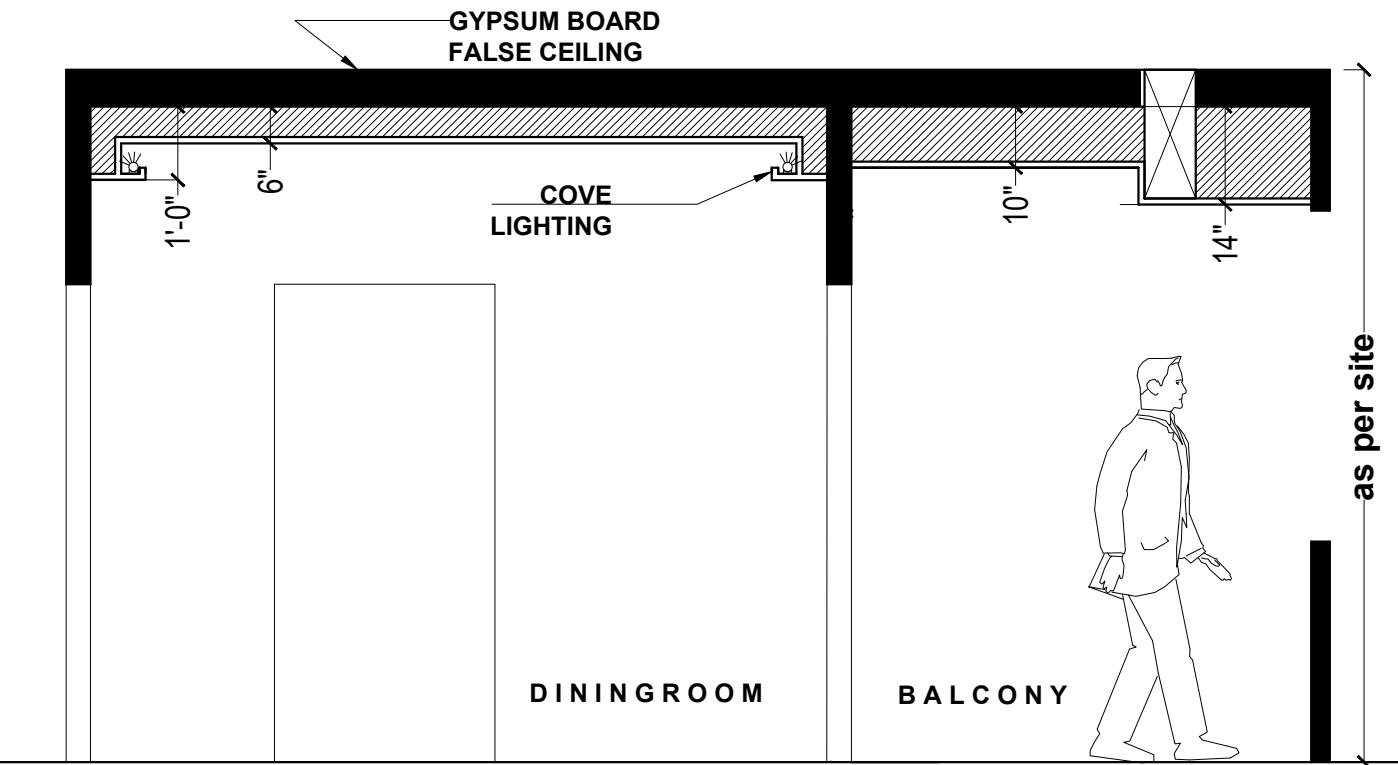

SEC-ELEVATION_B