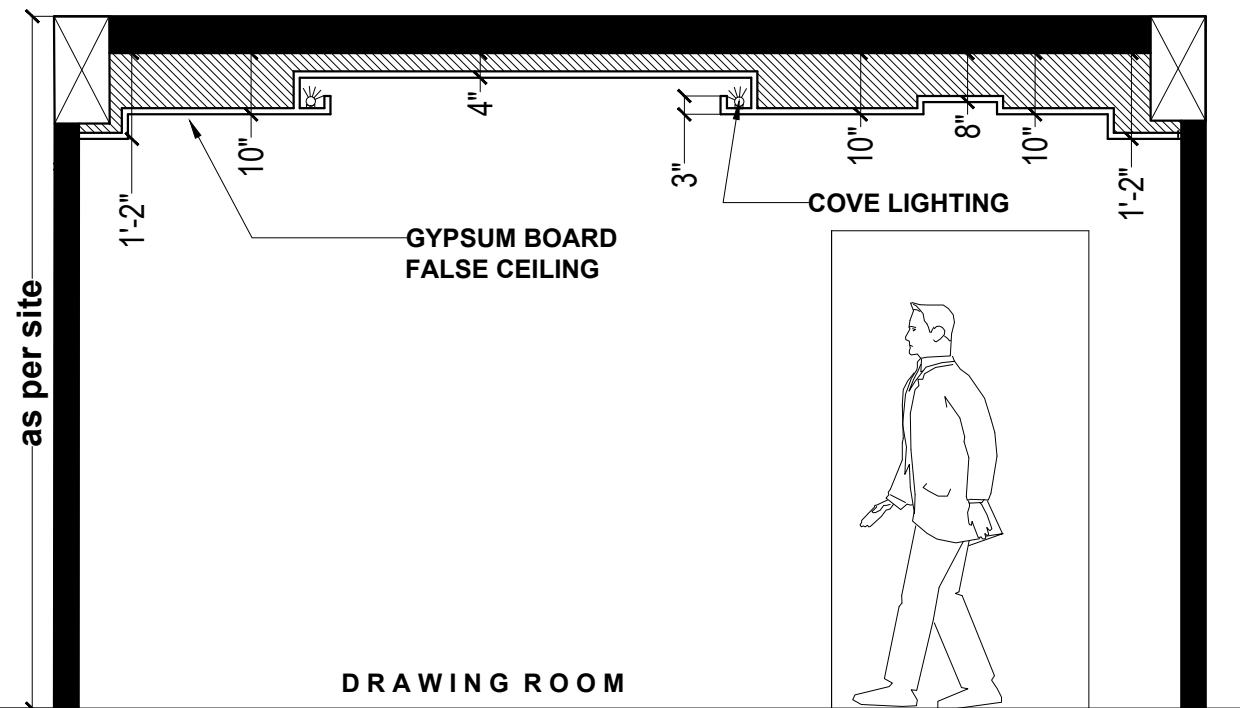

ELECTRICAL LEGEND		
SYMBOL	DESCRIPTION	MOUNTING HT.
	down lighter(2x18w)	ceiling ht
	3W LED spot light	ceiling
	HANGING LIGHT	ceiling ht
	ceiling fan	ceiling ht
	cove light	as indicated

**SEC-ELEVATION\_A**