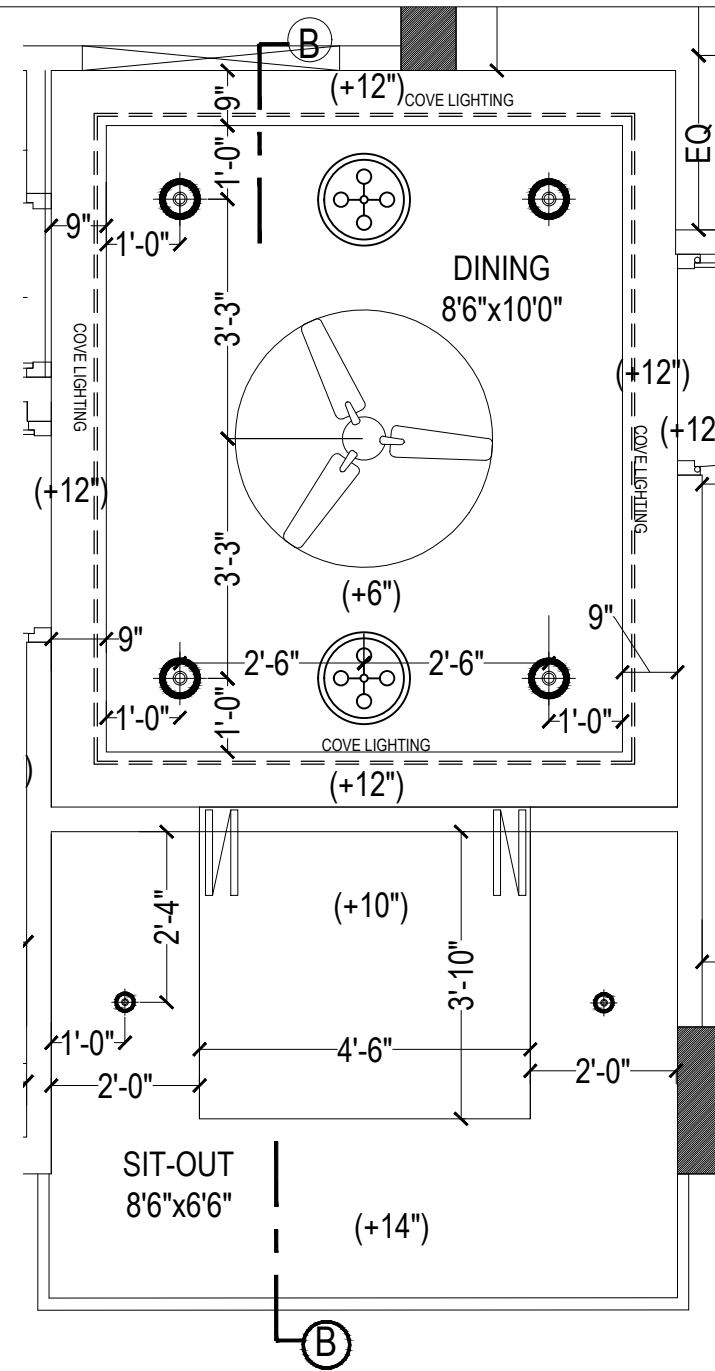

ELECTRICAL LEGEND		
SYMBOL	DESCRIPTION	MOUNTING HT.
	down lighter(2x18w)	ceiling ht
	3W LED spot light	ceiling
	HANGING LIGHT	ceiling ht
	ceiling fan	ceiling ht
	cove light	as indicated

**SEC-ELEVATION\_A**

**SEC-ELEVATION\_C**

**SEC-ELEVATION\_B**

**SEC-ELEVATION\_D**

PROJECT			
VISTA HOMES			
MODEL FLAT			
CLIENT			
MODI PROPERTIES			
M.G.ROAD.			
TITLE			
INTERIOR DRAWING			
ELECTRICAL CHANGES			
S.No	DATE	S.No	DATE
DRAWING DETAILS			
MODEL FLATTYPE D(A BLOCK)			
FALSE CEILING SECTIONS			
Scale:			
Drawn by:	AM		
Checked by:	AR		
Date:	16-10-13		
Drawing Code:			
Sheet No:	02 OF 03		
INTERIOR CONSULTANTS:			
7-1-212.SHIV-BAGH, AMEERPET, HYDERBAD.			
040-23753316; email: mailardes@gmail.com			

ELECTRICAL LEGEND		
SYMBOL	DESCRIPTION	MOUNTING HT.
	down lighter(2x18w)	ceiling ht
	3W LED spot light	ceiling
	HANGING LIGHT	ceiling ht
	ceiling fan	ceiling ht
	cove light	as indicated

PROJECT			
VISTA HOMES			
MODEL FLAT			
CLIENT			
MODI PROPERTIES			
M.G.ROAD.			
TITLE			
INTERIOR DRAWING			
ELECTRICAL CHANGES			
S.No	DATE	S.No	DATE
DRAWING DETAILS			
MODEL FLAT-TYPE D			
FALSE CEILING DESIGN			
Scale:			
Drawn by:		AM	
Checked by:		AR	
Date:		16-10-13	
Drawing Code:			
Sheet No:		01 OF 03	
INTERIOR CONSULTANTS:			
<b>ARDES</b>			
ARCHITECTS & INTERIOR DESIGNERS			
7-1-212.SHIV-BAGH, AMEERPET, HYDERBAD. 040-23753316; email: mailardes@gmail.com			