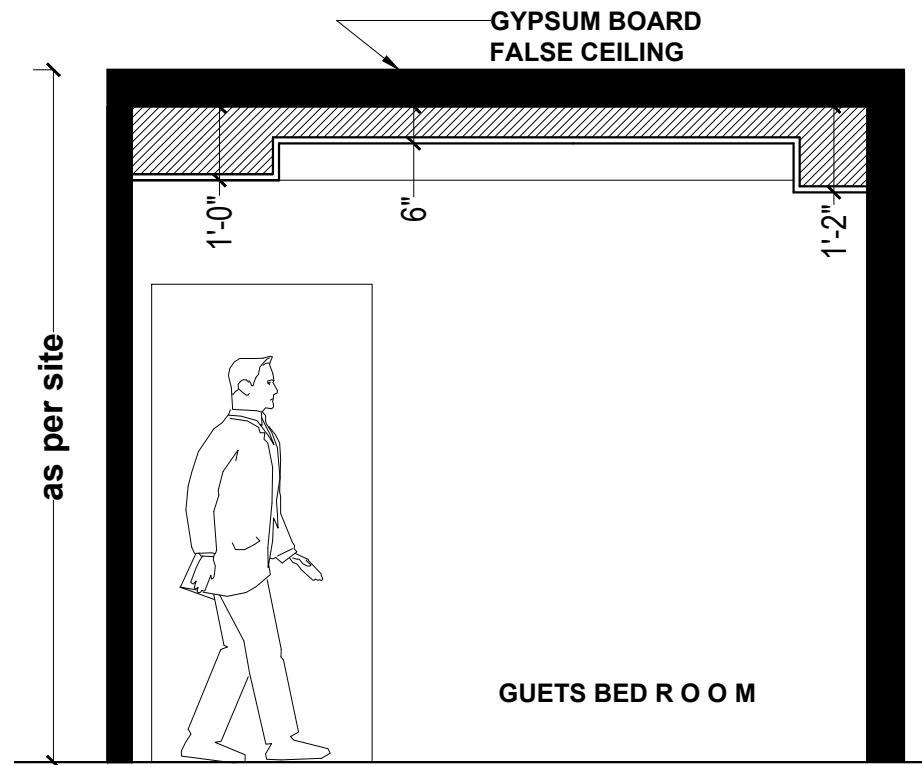

SEC-ELEVATION_D

PROJECT			
VISTA HOMES			
MODEL FLAT			
CLIENT			
MODI PROPERTIES			
M.G.ROAD.			
TITLE			
INTERIOR DRAWING			
ELECTRICAL CHANGES			
S.No	DATE	S.No	DATE
DRAWING DETAILS			
MODEL FLATTYPE D(A BLOCK)			
FALSE CEILING SECTIONS			
Scale:			
Drawn by:	AM		
Checked by:	AR		
Date:	16-10-13		
Drawing Code:			
Sheet No:	02 OF 03		
INTERIOR CONSULTANTS:			
7-1-212.SHIV-BAGH, AMEERPET, HYDERBAD.			
040-23753316; email: mailardes@gmail.com