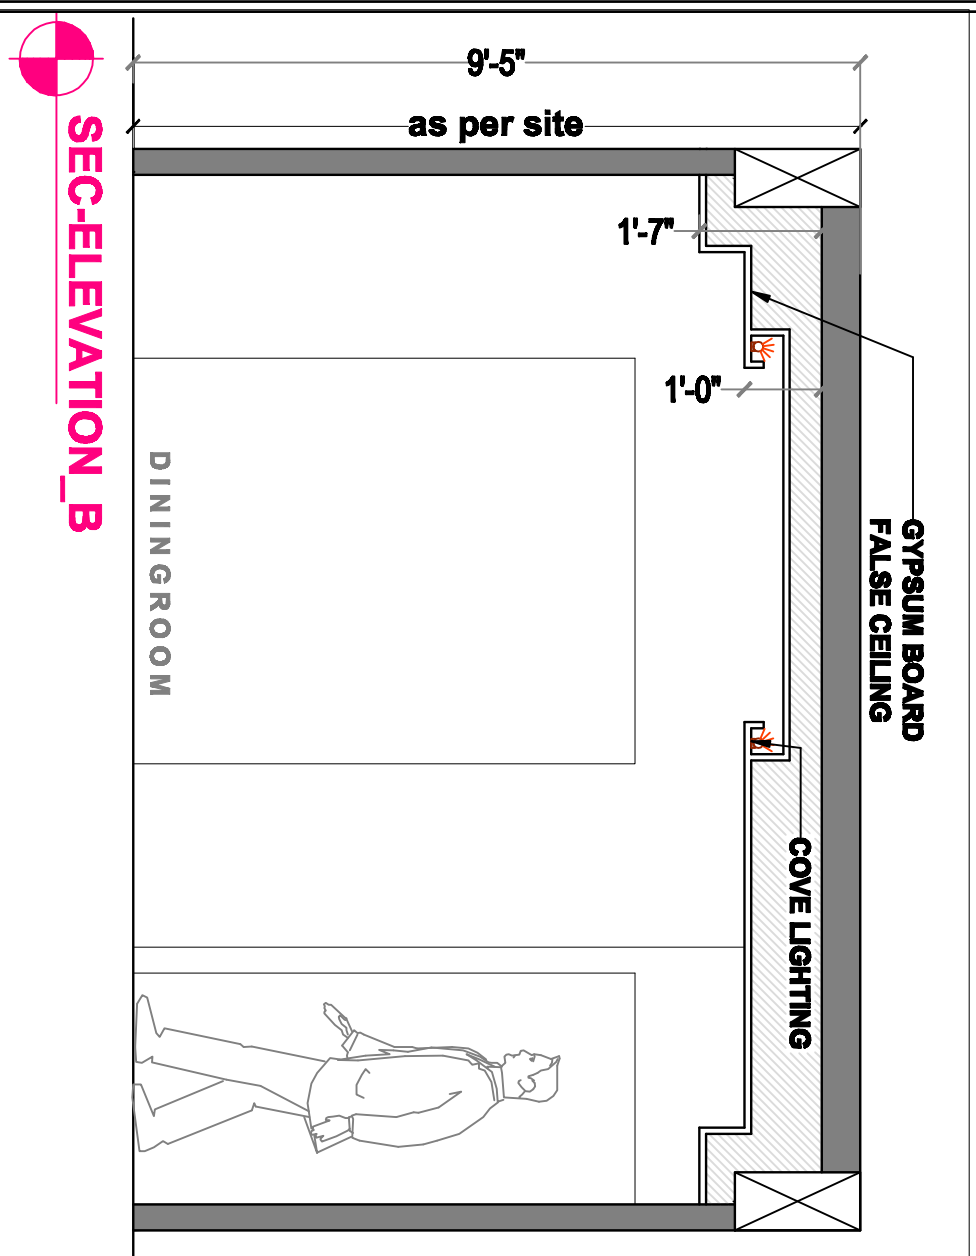

ELECTRICAL LEGEND		
SYMBOL	DESCRIPTION	MOUNTING HT.
	down lighter(2x18w)	ceiling ht
	3W LED spot light	ceiling
	HANGING LIGHT	ceiling ht
	ceiling fan	ceiling ht
	cove light	as indicated

PROJECT	VISTA HOMES		
MODEL FLAT	MODEL FLAT		
CLIENT	MODI PROPERTIES		
M.G.ROAD,			
TITLE	INTERIOR DRAWING		
	ELECTRICAL CHANGES		
S.N ^o	DATE	S.N ^o	DATE

DRAWING DETAILS
3BHK-WEST FACING
MODEL FLAT-TYPE A-101
False ceiling design

Scale:
 Drawn by: AM
 Checked by: AR
 Date: 10-10-13
 Drawing Codes:
 Sheet No.: 01 OF 04
 INTERIOR CONSULTANTS:

SEC-ELEVATION_A

SEC-ELEVATION_B

Sec-Elevation_C

PROJECT		VISTA HOMES	
MODEL FLAT		MODEL FLAT	
CLIENT	MODI PROPERTIES		
M.G.ROAD,			
TITLE	INTERIOR DRAWING		
ELECTRICAL CHANGES			
S.NG	DATE	S.NG	DATE
DRAWING DETAILS			
3BHK-WEST FACING			
MODEL FLAT-TYPE A-101			
False ceiling SECTION-A,B,C			
Scale:			
Drawn by:	AM		
Checked by:	AR		
Date:	10-10-13		
Drawing Codes:			
Sheet No:	2 OF 4		
INTERIOR CONSULTANTS:			
 ARDES ARCHITECTS & INTERIOR DESIGNERS 7-1-212,SHIV-JAGH, AMBERPET, HYDERABAD, 040-2873331 & email: modicon@modi.com			