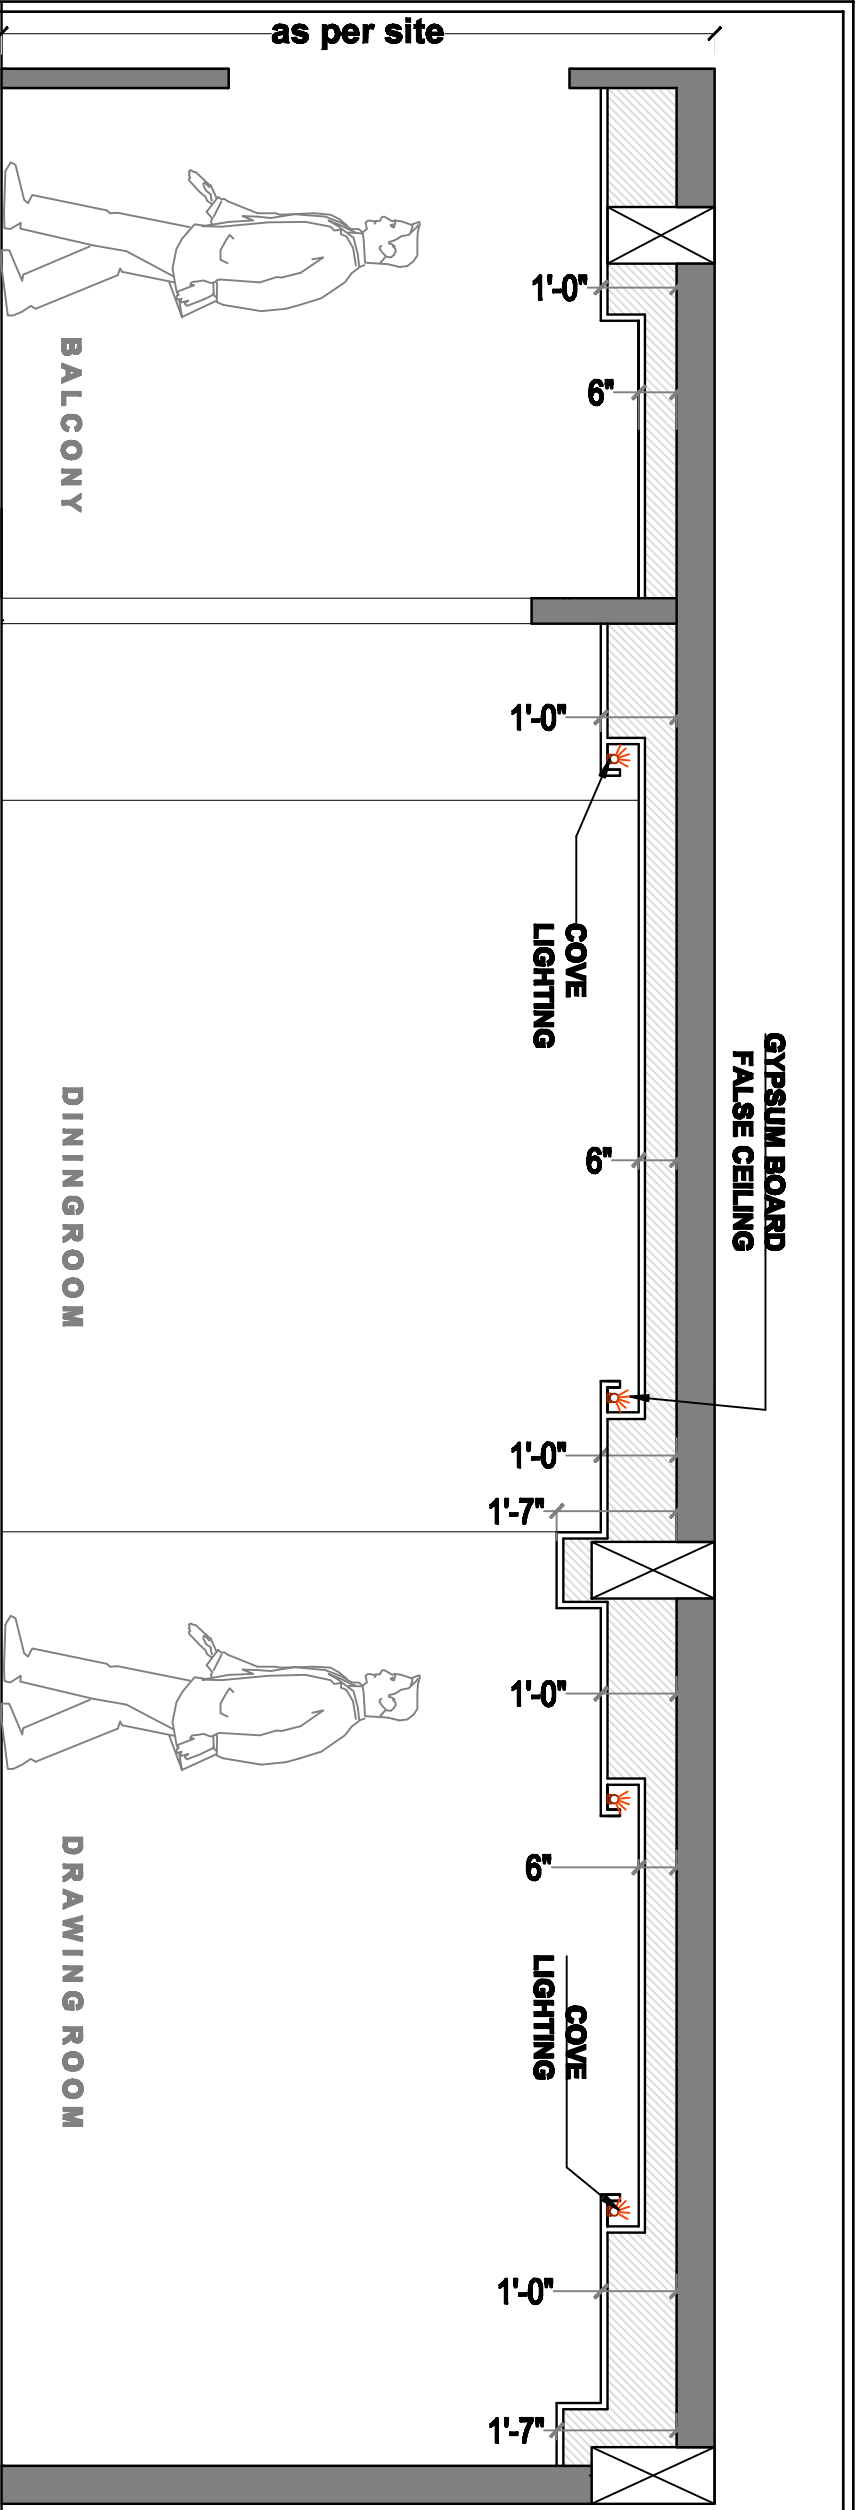

ELECTRICAL LEGEND		
SYMBOL	DESCRIPTION	MOUNTING HT.
	down lighter(2x18w)	ceiling ht
	3W LED spot light	ceiling
	HANGING LIGHT	ceiling ht
	ceiling fan	ceiling ht
	cove light	as indicated

PROJECT	VISTA HOMES		
MODEL FLAT	MODEL FLAT		
CLIENT	MODI PROPERTIES		
M.G.ROAD,			
TITLE	INTERIOR DRAWING		
	ELECTRICAL CHANGES		
S.N ^o	DATE	S.N ^o	DATE

DRAWING DETAILS
3BHK-WEST FACING
MODEL FLAT-TYPE A-101
False ceiling design

Scale:
 Drawn by: AM
 Checked by: AR
 Date: 10-10-13
 Drawing Codes:
 Sheet No.: 01 OF 04
 INTERIOR CONSULTANTS:

SEC-ELEVATION_A

SEC-ELEVATION_B

Sec-Elevation_C

PROJECT		VISTA HOMES	
MODEL FLAT		MODEL FLAT	
CLIENT	MODI PROPERTIES		
M.G.ROAD,			
TITLE	INTERIOR DRAWING		
ELECTRICAL CHANGES			
S.NG	DATE	S.NG	DATE
DRAWING DETAILS			
3BHK-WEST FACING			
MODEL FLAT-TYPE A-101			
False ceiling SECTION-A,B,C			
Scale:			
Drawn by:	AM		
Checked by:	AR		
Date:	10-10-13		
Drawing Codes:			
Sheet No:	2 OF 4		
INTERIOR CONSULTANTS:			
 ARDES ARCHITECTS & INTERIOR DESIGNERS 7-1-212,SHIV-JAGH, AMBERPET, HYDERABAD, 040-2873331 & email: modicon@modi.com			