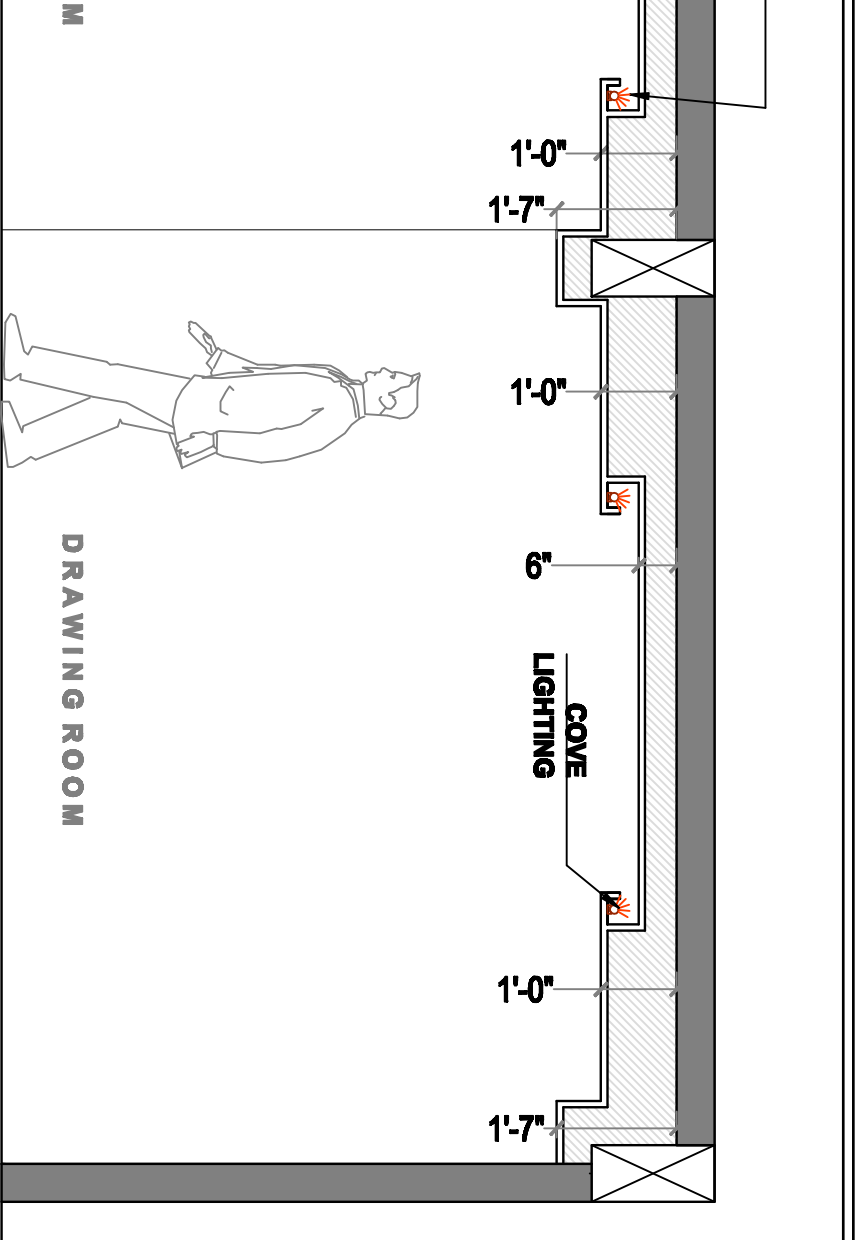

PROJECT		VISTA HOMES	
MODEL FLAT		MODEL FLAT	
CLIENT	MODI PROPERTIES		
M.G.ROAD,			
TITLE	INTERIOR DRAWING		
ELECTRICAL CHANGES			
S.NG	DATE	S.NG	DATE
DRAWING DETAILS			
3BHK-WEST FACING			
MODEL FLAT-TYPE A-101			
False ceiling SECTION-A,B,C			
Scale:			
Drawn by:	AM		
Checked by:	AR		
Date:	10-10-13		
Drawing Codes:			
Sheet No:	2 OF 4		
INTERIOR CONSULTANTS:			
ARDES ARCHITECTS & INTERIOR DESIGNERS 7-1-212,SHIV-JAGH, AMBERPET, HYDERABAD, 040-2873331 & email: modicon@modi.com