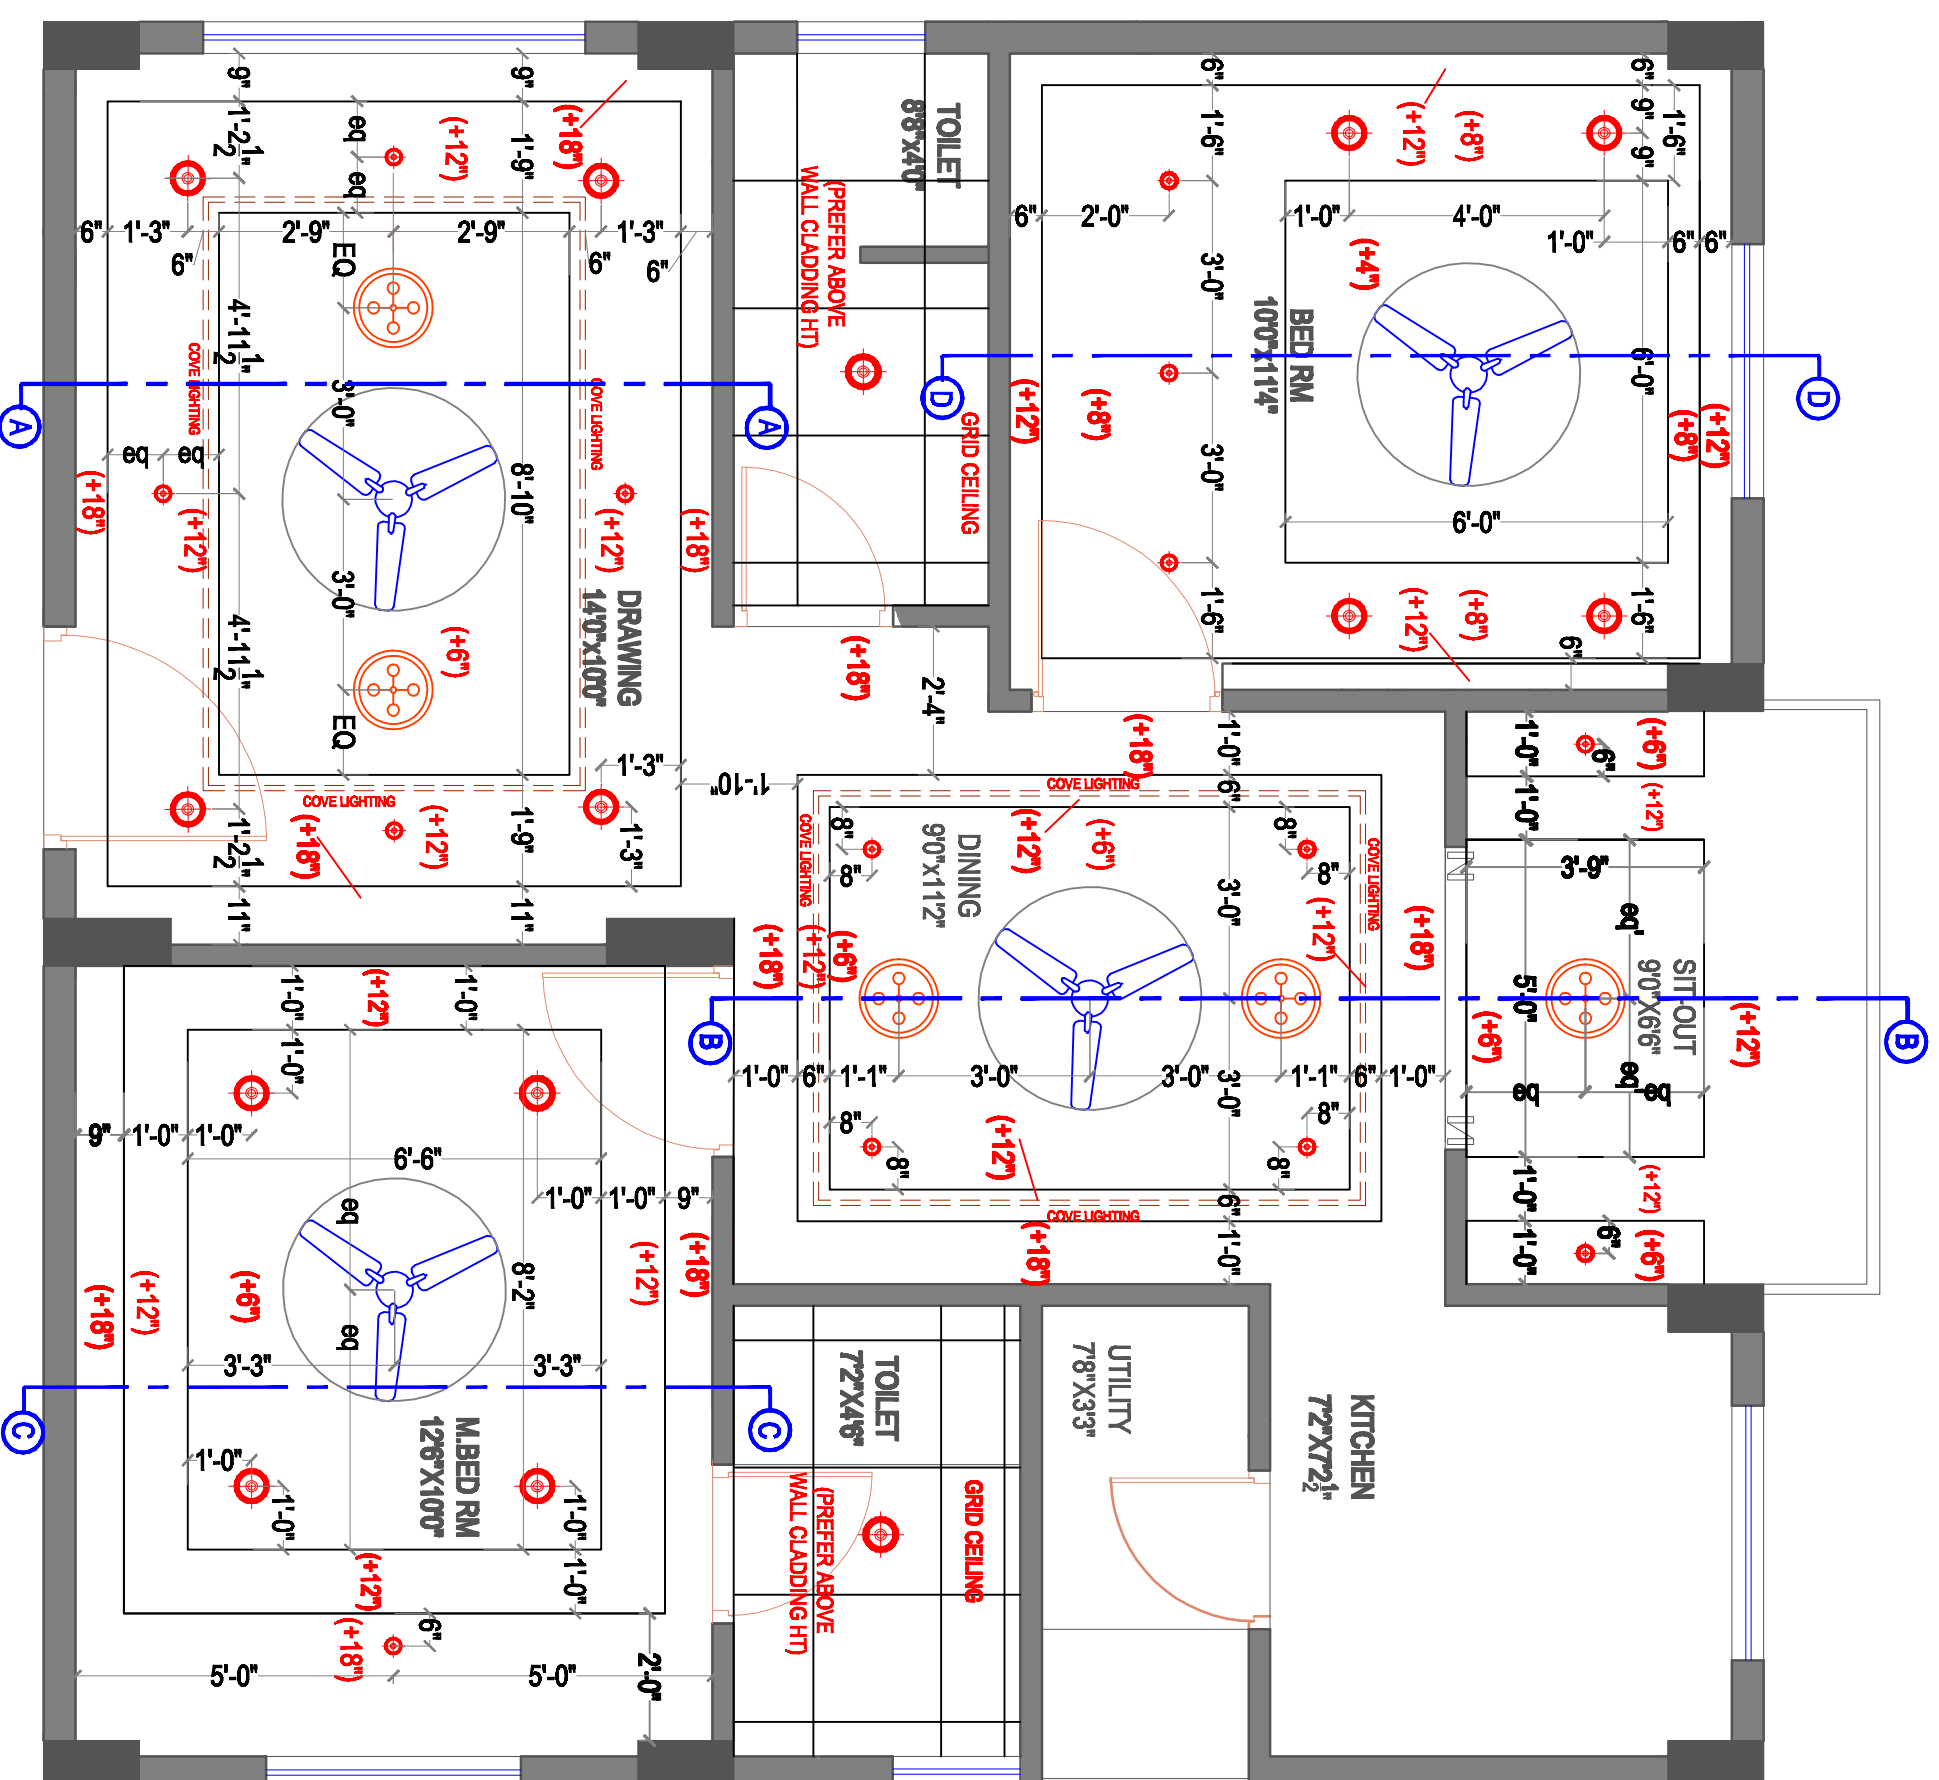

PROJECT
VISTA HOMES
MODEL FLAT

CLIENT
MODI PROPERTIES
M.G.ROAD,

TITLE
INTERIOR DRAWING
ELECTRICAL CHANGES

S.N	DATE	S.N	DATE

DRAWING DETAILS
2BHK-WEST FACING
MODEL FLAT-TYPE C-103
FALSE CEILING DESIGN

Scale:	
Drawn by:	AM
Checked by:	AR
Date:	10-10-13
Drawing Codes:	
Sheet No.:	01 OF 04
INTERIOR CONSULTANTS:	

ARDES
ARCHITECTS & INTERIOR DESIGNERS
7-1-2128NIV-ANAGH, AMBERPET, HYDERABAD,
040-25773331 & email: modidev@arades.com

ELECTRICAL LEGEND

SYMBOL	DESCRIPTION	MOUNTING HT.
	down lighter(2x18w)	ceiling ht
	3W LED spot light	ceiling
	HANGING LIGHT	ceiling ht
	ceiling fan	ceiling ht
	cove light	as indicated