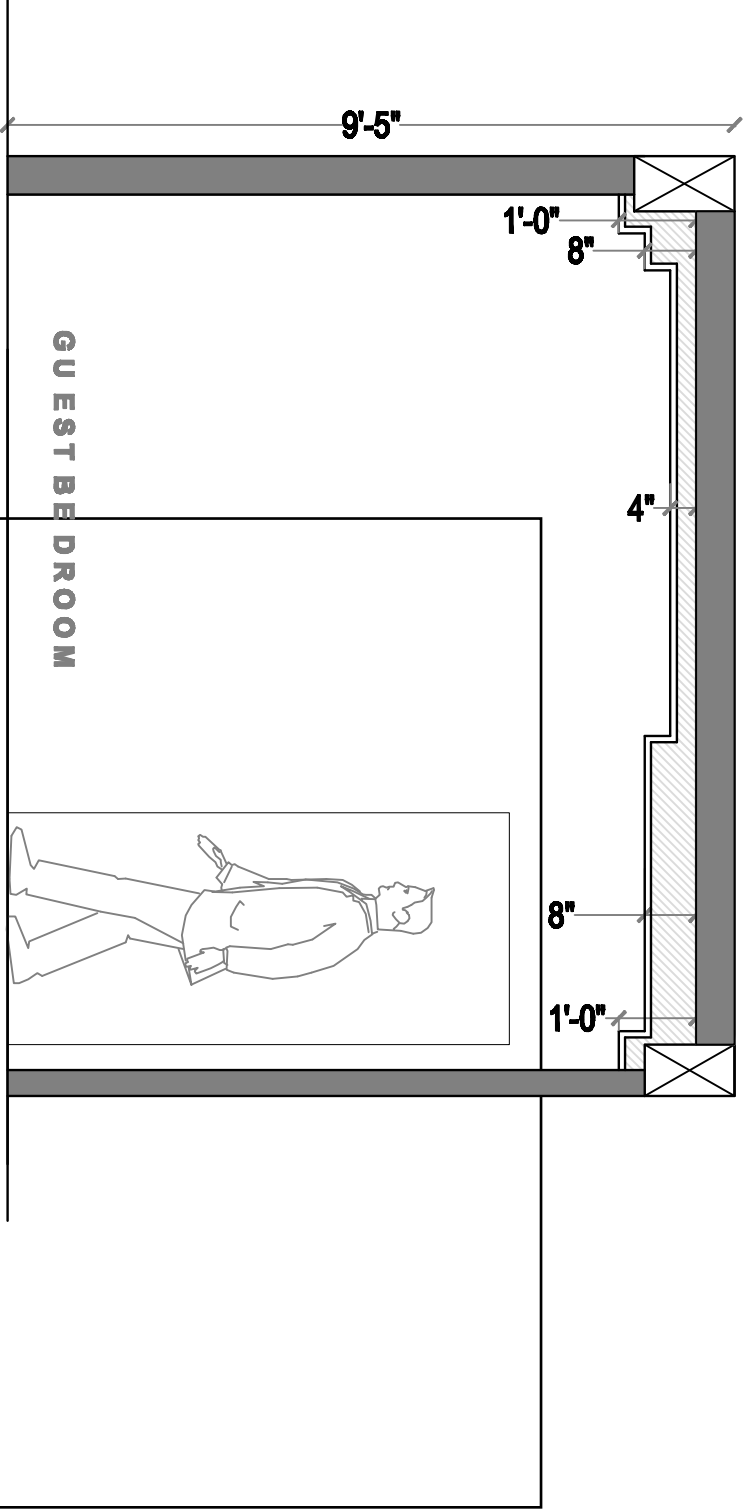

Sec-Elevation_BB

Sec-Elevation_DD

PROJECT			
VISTA HOMES			
MODEL FLAT			
CLIENT			
MODI PROPERTIES			
M.G.ROAD,			
TITLE			
INTERIOR DRAWING			
ELECTRICAL CHANGES			
S.N	DATE	S.N	DATE
DRAWING DETAILS			
2BHK-WEST FACING			
MODEL FLAT-TYPE C-103			
FALSE CEILING SECTIONS			
Scale:			
Drawn by: AM			
Checked by: AR			
Date: 10-10-13			
Drawing Codes:			
Sheet No.: 04 OF 04			
INTERIOR CONSULTANTS:			
ARDES			
ARCHITECTS & INTERIOR DESIGNERS			
7-1-21234NVAAGH, AMBERPET, HYDERABAD,			
040-2873331 & email: modidesign@gmail.com