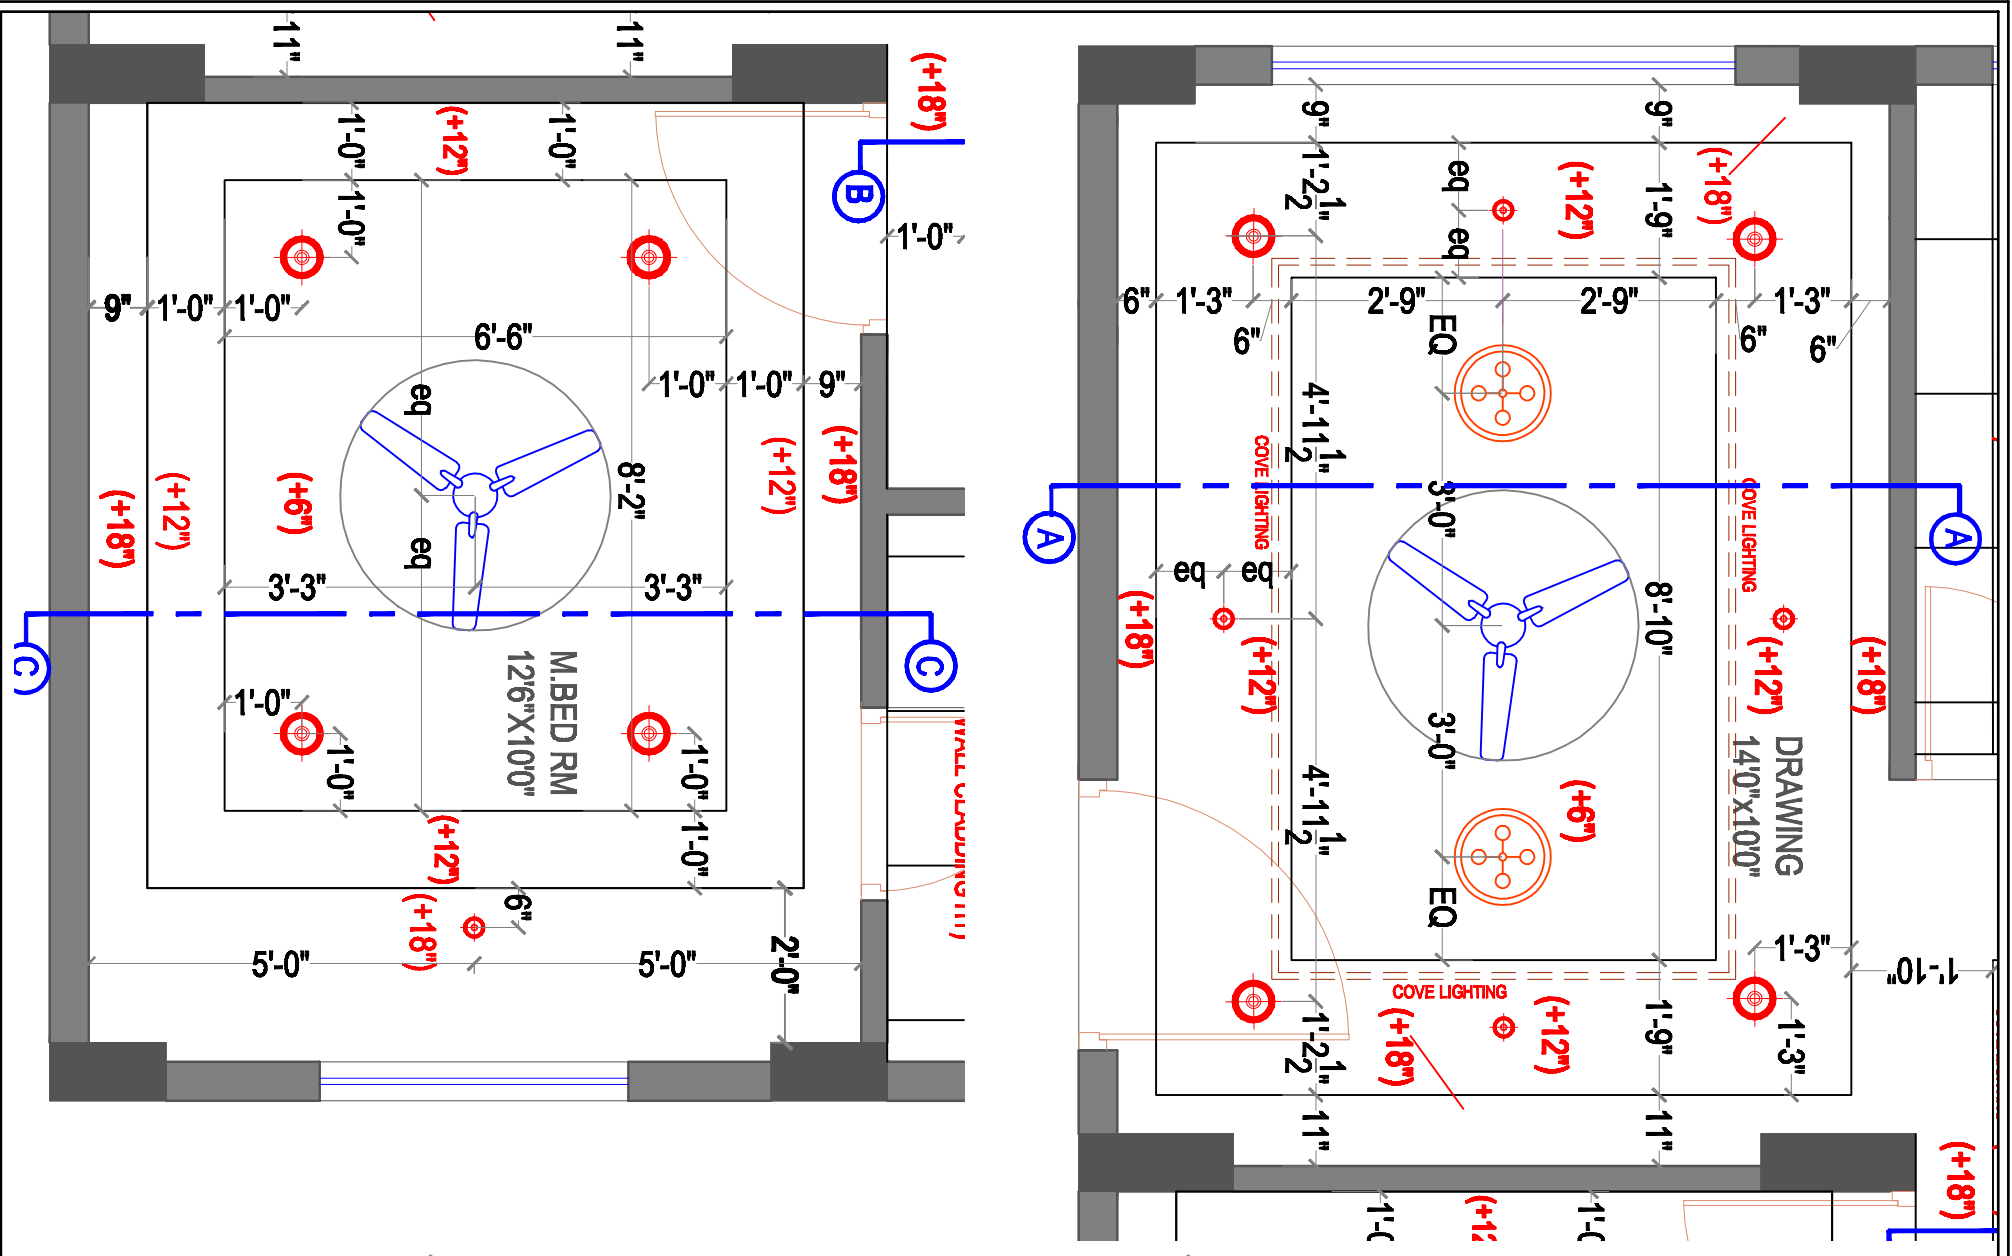

PROJECT
VISTA HOMES
MODEL FLAT

CLIENT
MODI PROPERTIES
M.G.ROAD,

TITLE
INTERIOR DRAWING
ELECTRICAL CHANGES

S.N	DATE	S.N	DATE

DRAWING DETAILS
2BHK-WEST FACING
MODEL FLAT-TYPE C-103
FALSE CEILING DESIGN

Scale:	
Drawn by:	AM
Checked by:	AR
Date:	10-10-13
Drawing Codes:	
Sheet No.:	01 OF 04
INTERIOR CONSULTANTS:	

DRAWING LAYOUT

MASTER BEDROOM LAYOUT

DRAWING LAYOUT

DINING LAYOUT

PROJECT		VISTA HOMES	
MODEL FLAT			
CLIENT		MODI PROPERTIES	
M.G.ROAD,			
TITLE		INTERIOR DRAWING	
ELECTRICAL CHANGES			
S.N	DATE	S.N	DATE
DRAWING DETAILS			
2BHK-WEST FACING			
MODEL FLAT-TYPE C-103			
FALSE CEILING DESIGN			
Scale:			
Drawn by:	AM		
Checked by:	AR		
Date:	10-10-13		
Drawing Codes:			
Sheet No.:	2 OF 4		
INTERIOR CONSULTANTS:			
 ARDES ARCHITECTS & INTERIOR DESIGNERS 7-1-2128NIV-SANGLI, AMBERPET, HYDERABAD, 040-28773331 & email: modidev@modi.com			

**GUEST
BEDROOM
LAYOUT**

ELECTRICAL LEGEND

SYMBOL	DESCRIPTION	MOUNTING HT.
	down lighter(2x18w)	ceiling ht
	3W LED spot light	ceiling
	HANGING LIGHT	ceiling ht
	ceiling fan	ceiling ht
	cove light	as indicated