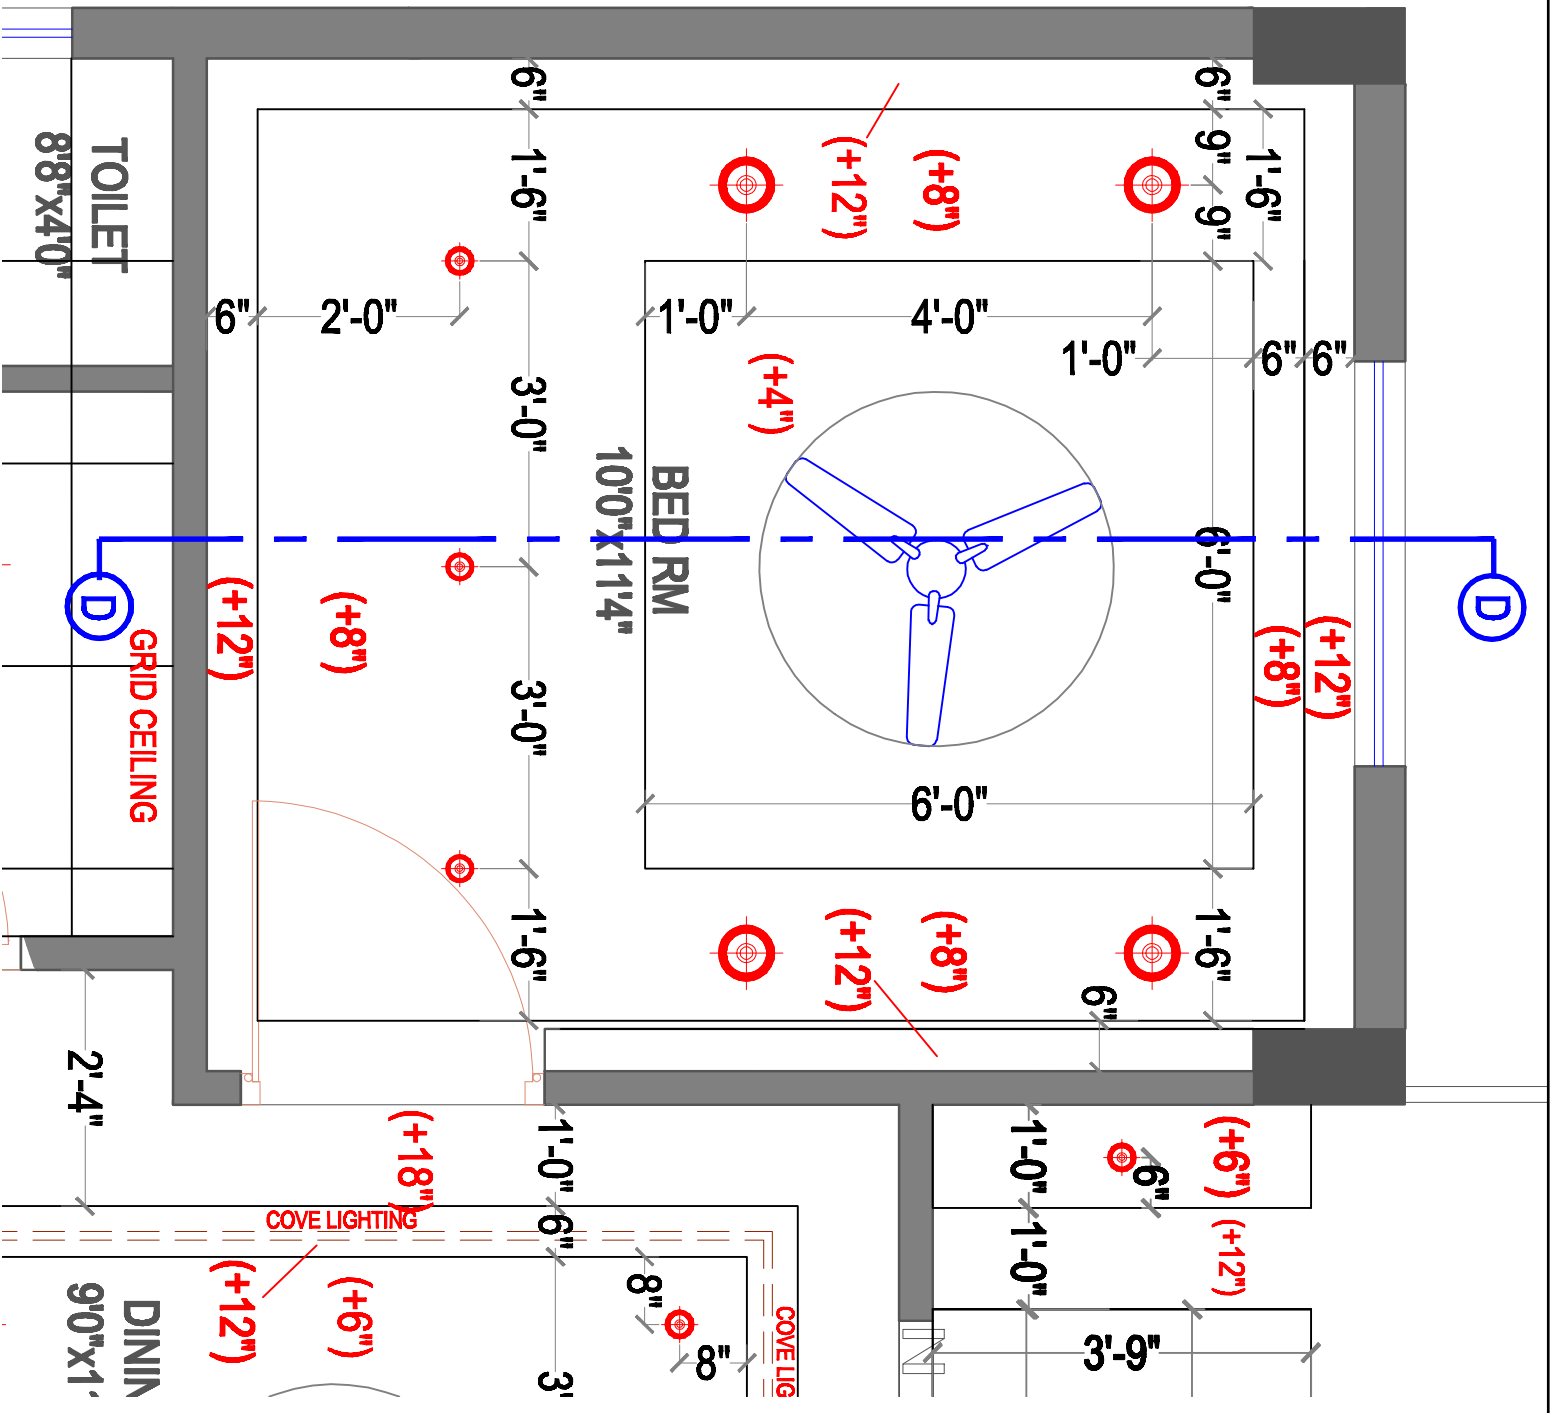

PROJECT
VISTA HOMES
MODEL FLAT

CLIENT
MODI PROPERTIES
M.G.ROAD,

TITLE
INTERIOR DRAWING
ELECTRICAL CHANGES

S.N	DATE	S.N	DATE

DRAWING DETAILS
2BHK-WEST FACING
MODEL FLAT-TYPE C-103
FALSE CEILING DESIGN

Scale:	
Drawn by:	AM
Checked by:	AR
Date:	10-10-13
Drawing Codes:	
Sheet No.:	01 OF 04
INTERIOR CONSULTANTS:	

DRAWING LAYOUT

MASTER BEDROOM LAYOUT

DRAWING LAYOUT

DINING LAYOUT

PROJECT		VISTA HOMES	
MODEL FLAT			
CLIENT		MODI PROPERTIES	
M.G.ROAD,			
TITLE		INTERIOR DRAWING	
ELECTRICAL CHANGES			
S.N	DATE	S.N	DATE
DRAWING DETAILS			
2BHK-WEST FACING			
MODEL FLAT-TYPE C-103			
FALSE CEILING DESIGN			
Scale:			
Drawn by:	AM		
Checked by:	AR		
Date:	10-10-13		
Drawing Codes:			
Sheet No.:	2 OF 4		
INTERIOR CONSULTANTS:			
 ARDES ARCHITECTS & INTERIOR DESIGNERS 7-1-2128NIV-SANGLI, AMBERPET, HYDERABAD, 040-28773331 & email: modidev@modi.com			

**GUEST
BEDROOM
LAYOUT**

ELECTRICAL LEGEND

SYMBOL	DESCRIPTION	MOUNTING HT.
	down lighter(2x18w)	ceiling ht
	3W LED spot light	ceiling
	HANGING LIGHT	ceiling ht
	ceiling fan	ceiling ht
	cove light	as indicated