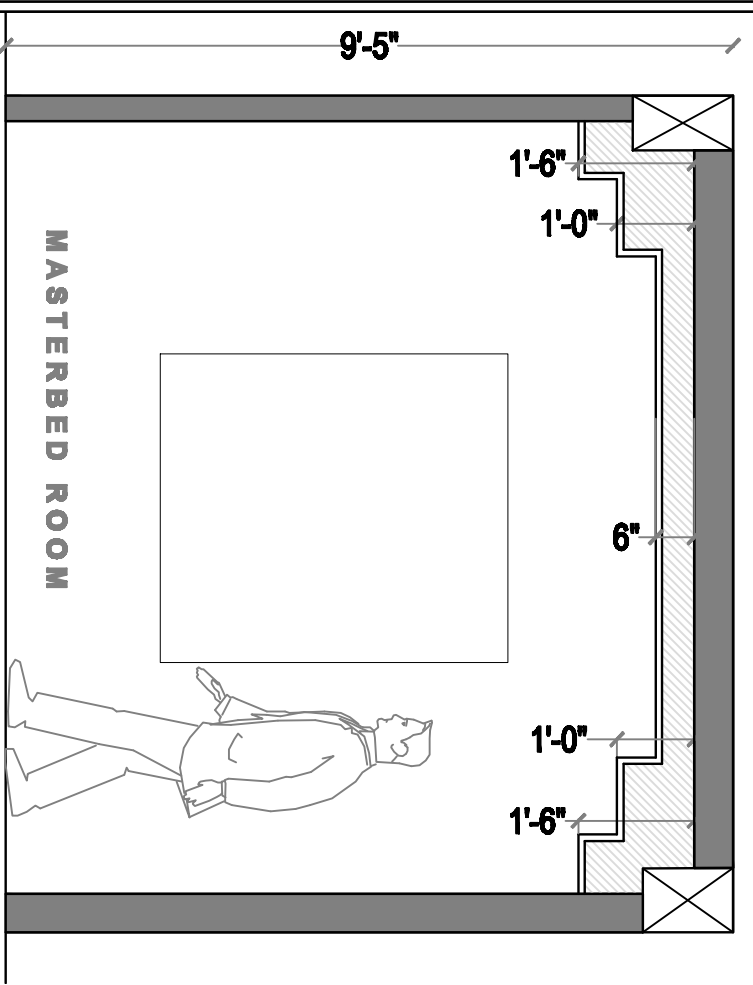

Sec-Elevation_AA

Sec-Elevation_CC