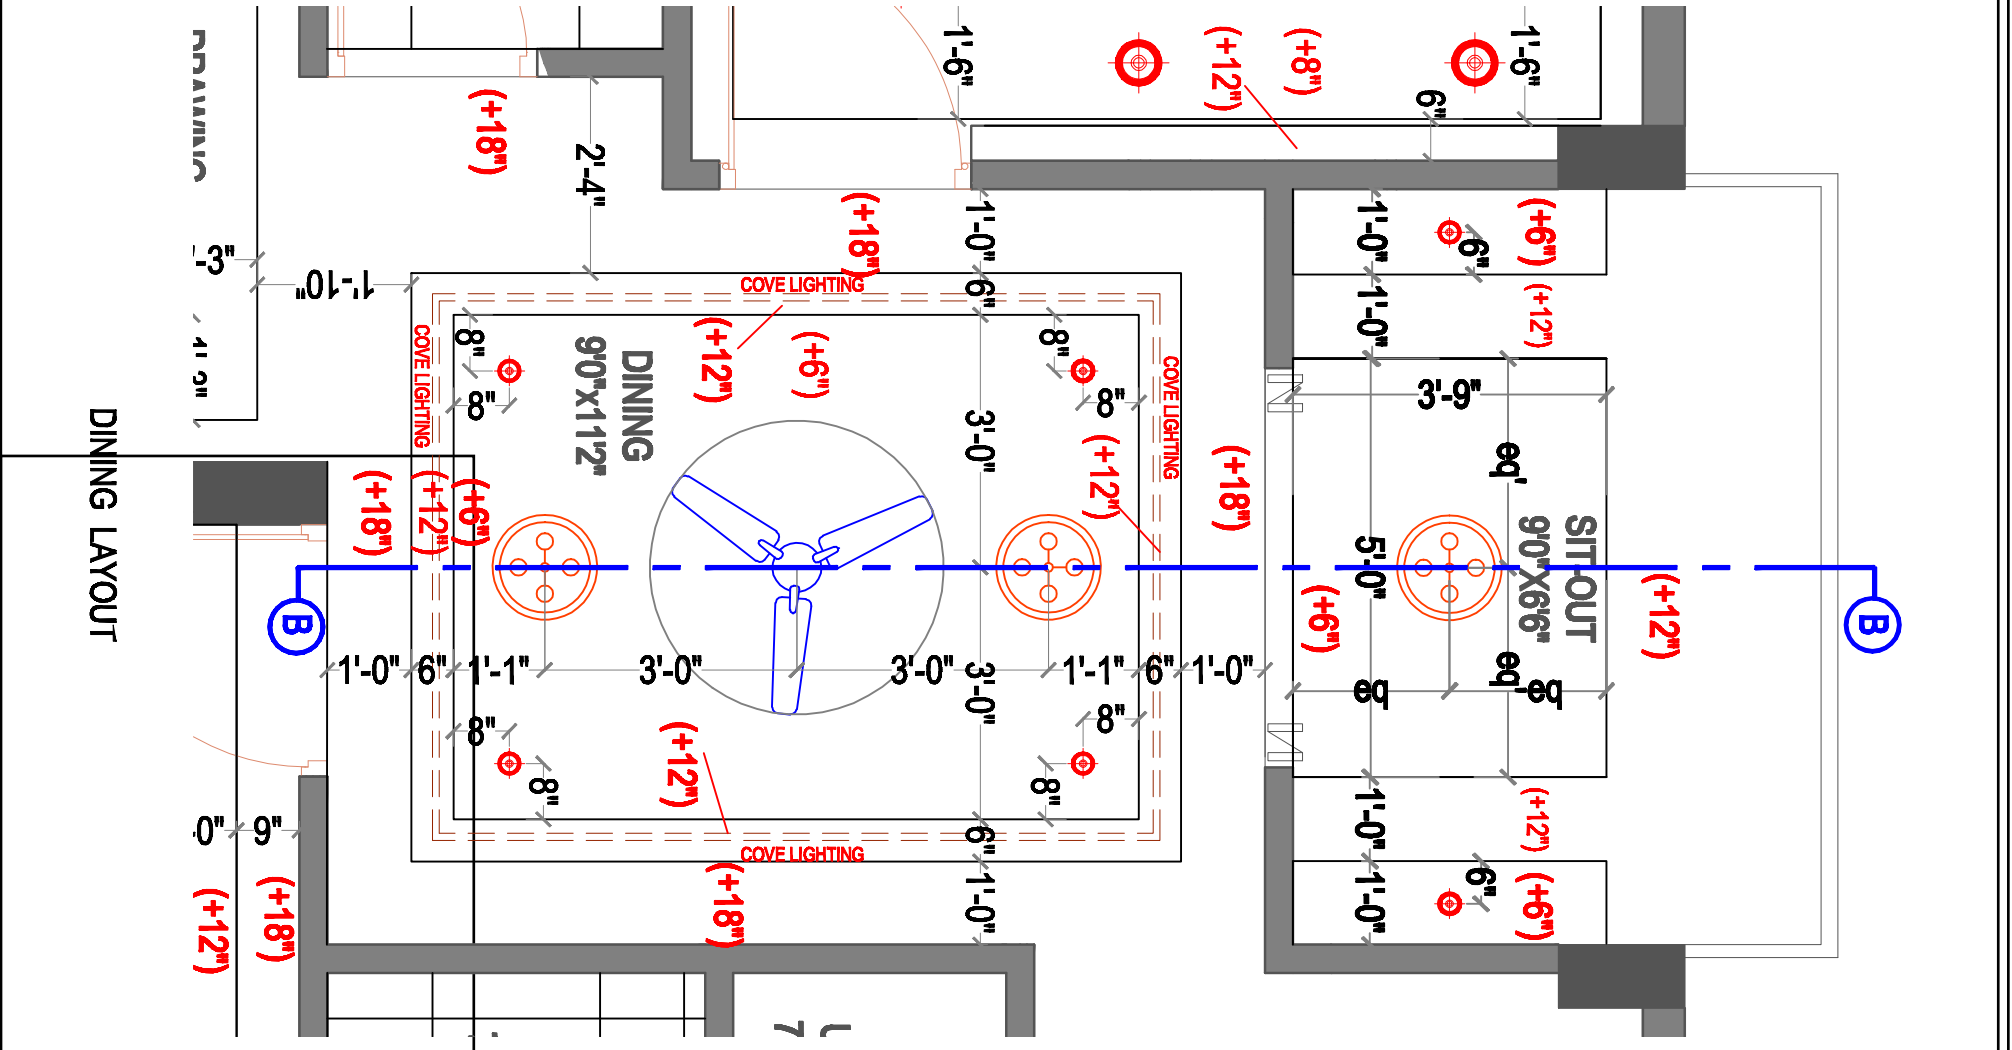

DRAWING LAYOUT

MASTER BEDROOM LAYOUT

DRAWING LAYOUT

DINING LAYOUT

PROJECT		VISTA HOMES	
MODEL FLAT			
CLIENT		MODI PROPERTIES	
M.G.ROAD,			
TITLE		INTERIOR DRAWING	
ELECTRICAL CHANGES			
S.N	DATE	S.N	DATE
DRAWING DETAILS			
2BHK-WEST FACING			
MODEL FLAT-TYPE C-103			
FALSE CEILING DESIGN			
Scale:			
Drawn by:	AM		
Checked by:	AR		
Date:	10-10-13		
Drawing Codes:			
Sheet No.:	2 OF 4		
INTERIOR CONSULTANTS:			
 ARDES ARCHITECTS & INTERIOR DESIGNERS 7-1-2128NIV-SANGLI, AMBERPET, HYDERABAD, 040-28773331 & email: modidev@modi.com			

**GUEST
BEDROOM
LAYOUT**

ELECTRICAL LEGEND

SYMBOL	DESCRIPTION	MOUNTING HT.
	down lighter(2x18w)	ceiling ht
	3W LED spot light	ceiling
	HANGING LIGHT	ceiling ht
	ceiling fan	ceiling ht
	cove light	as indicated