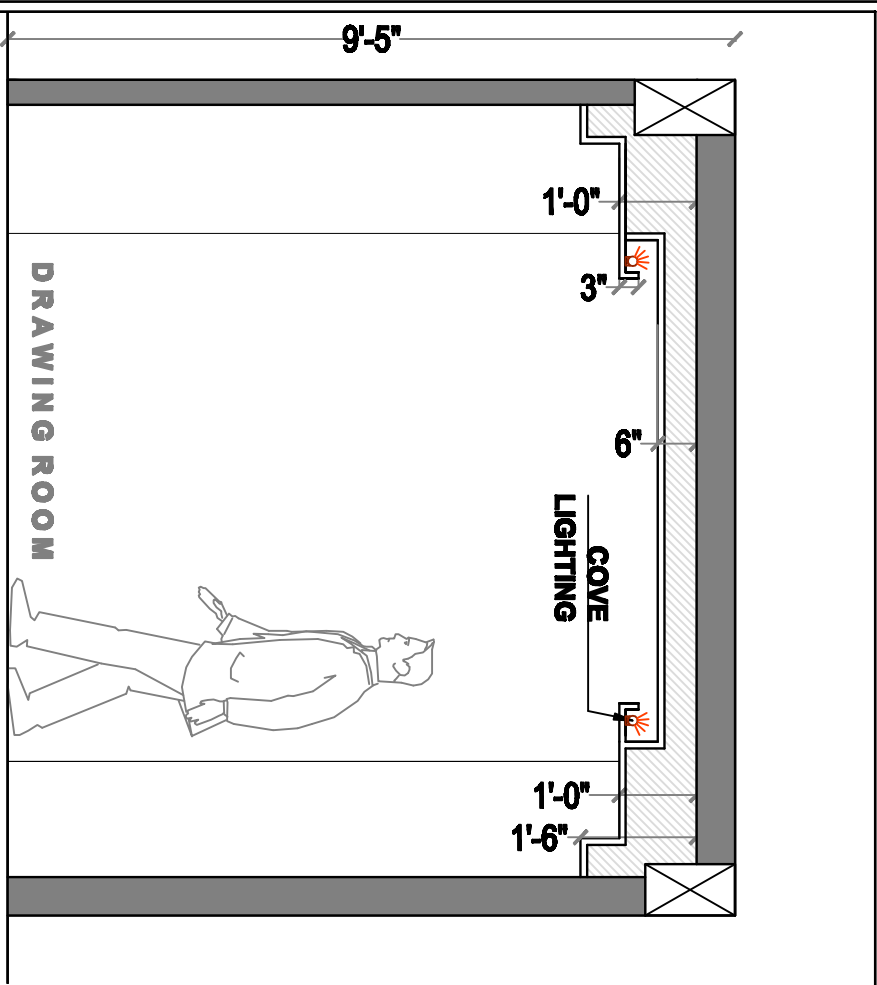

Sec-Elevation_BB

Sec-Elevation_AA