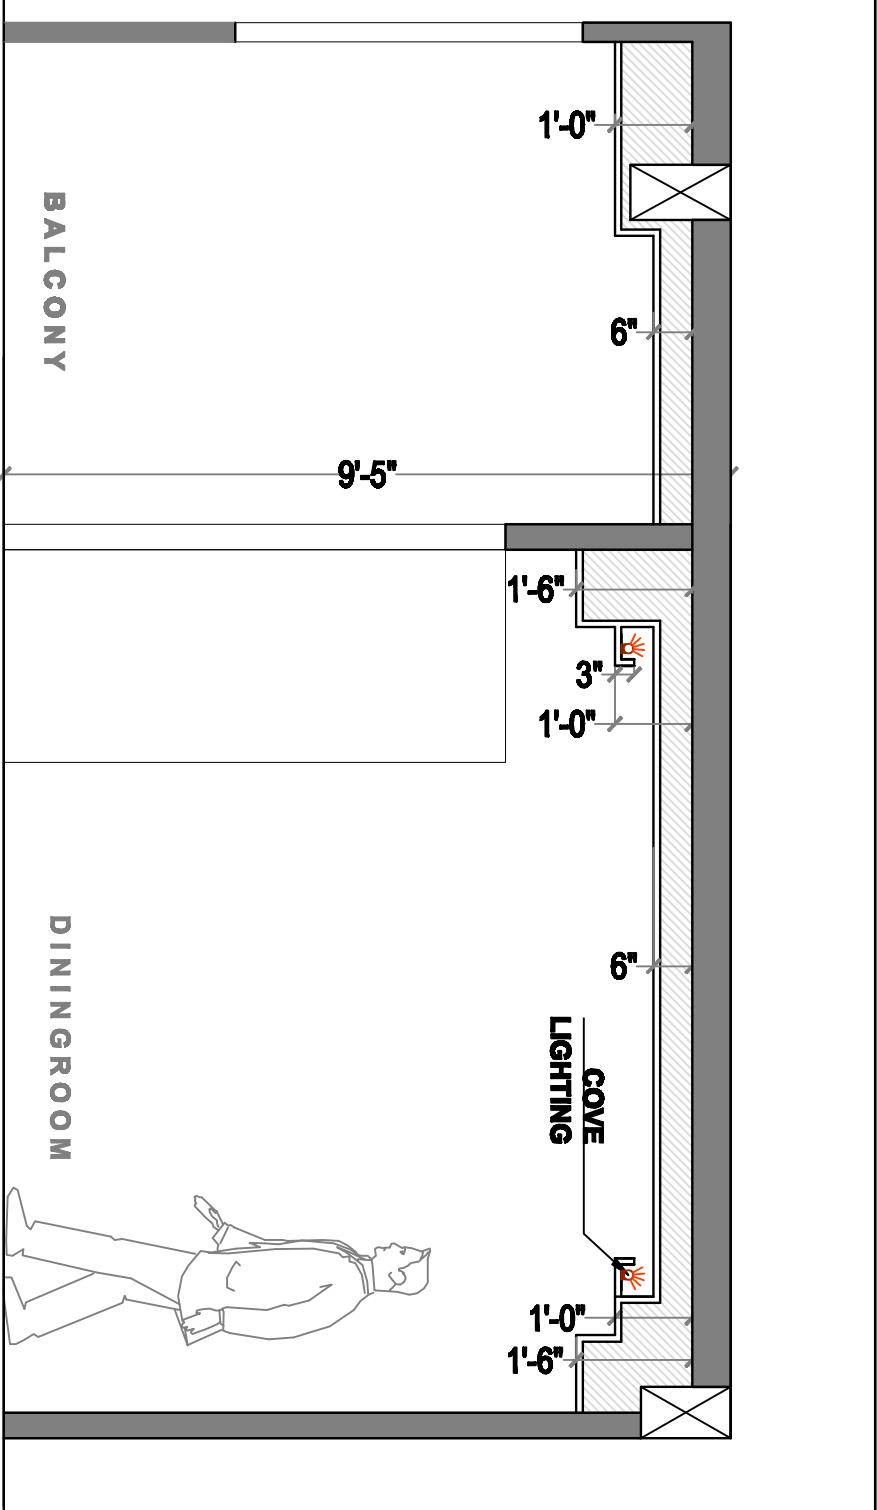

Sec-Elevation_BB