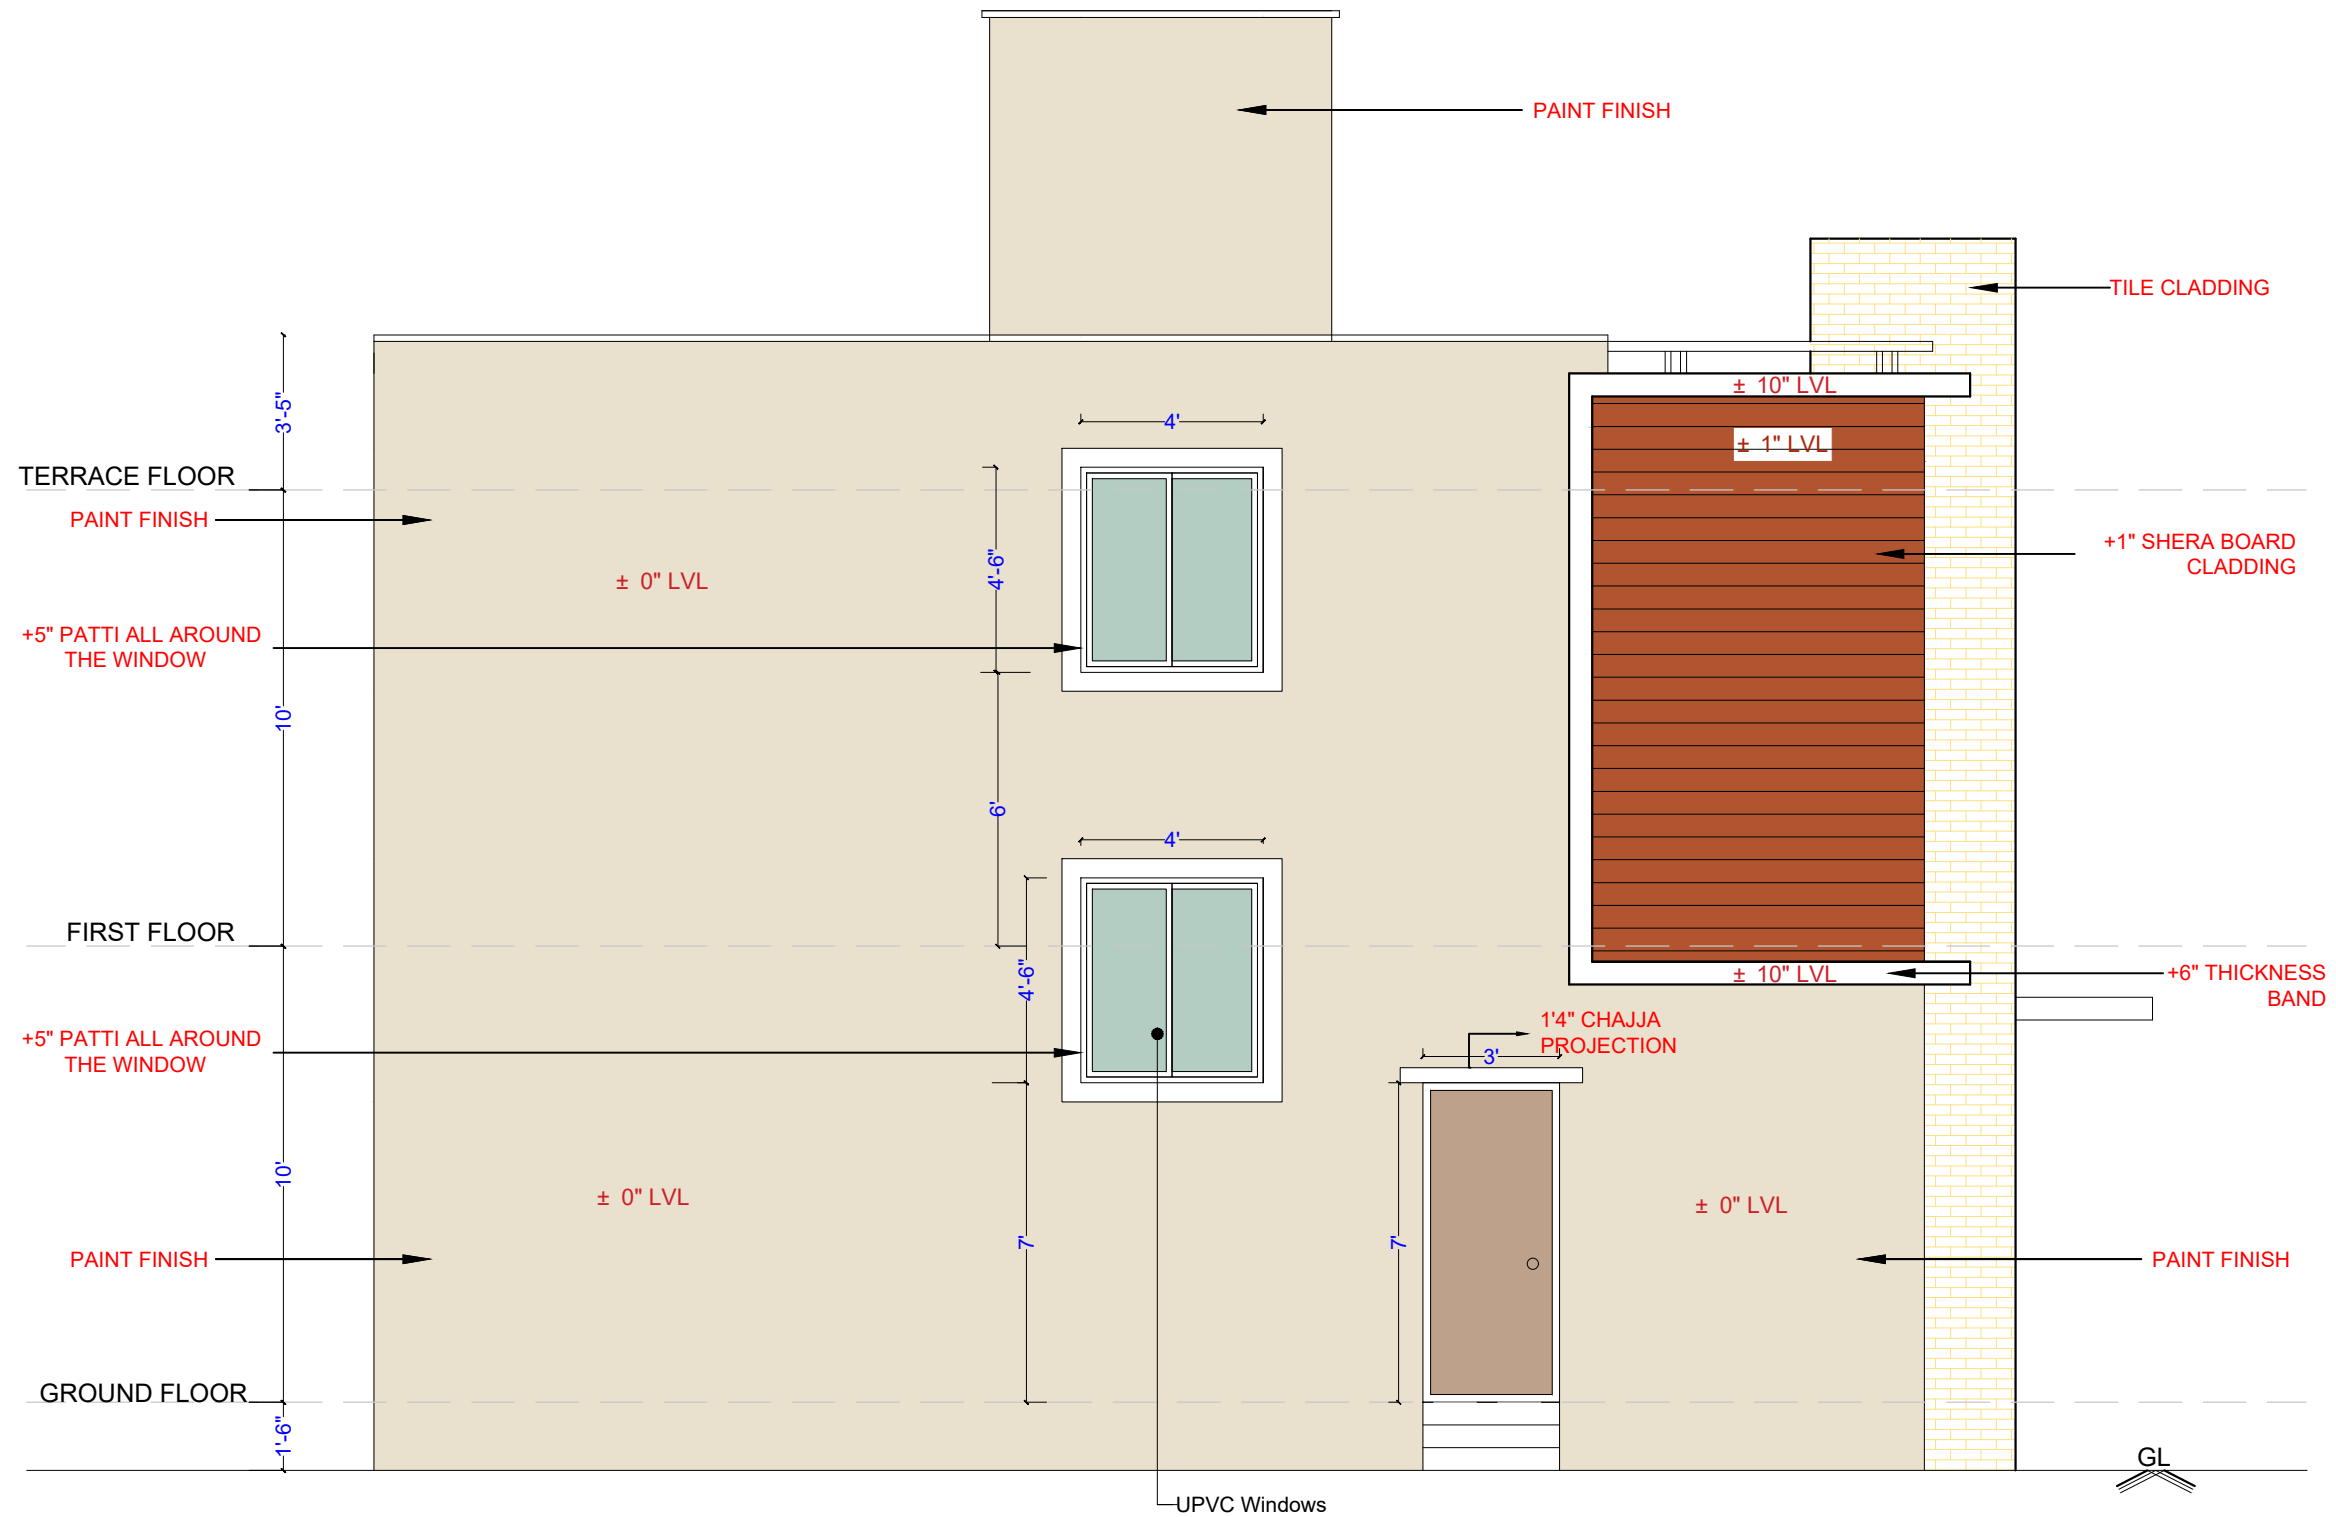

PRODUCED BY AN AUTODESK STUDENT VERSION

PRODUCED BY AN AUTODESK STUDENT VERSION

SOUTH ELEVATION

Description	Direction	Owners & Developers :	Date :	21.02.18	Promoted by
ELEVATION DETAIL OF TYPE - A1		Modi Properties & Investment Pvt Ltd.	Prepared By :		Modi Properties &
		Project Name & Phase :	Approved By :	Soham Modi	Investments Pvt. Ltd.
				N.T.S	Phone:+91-40-66335551