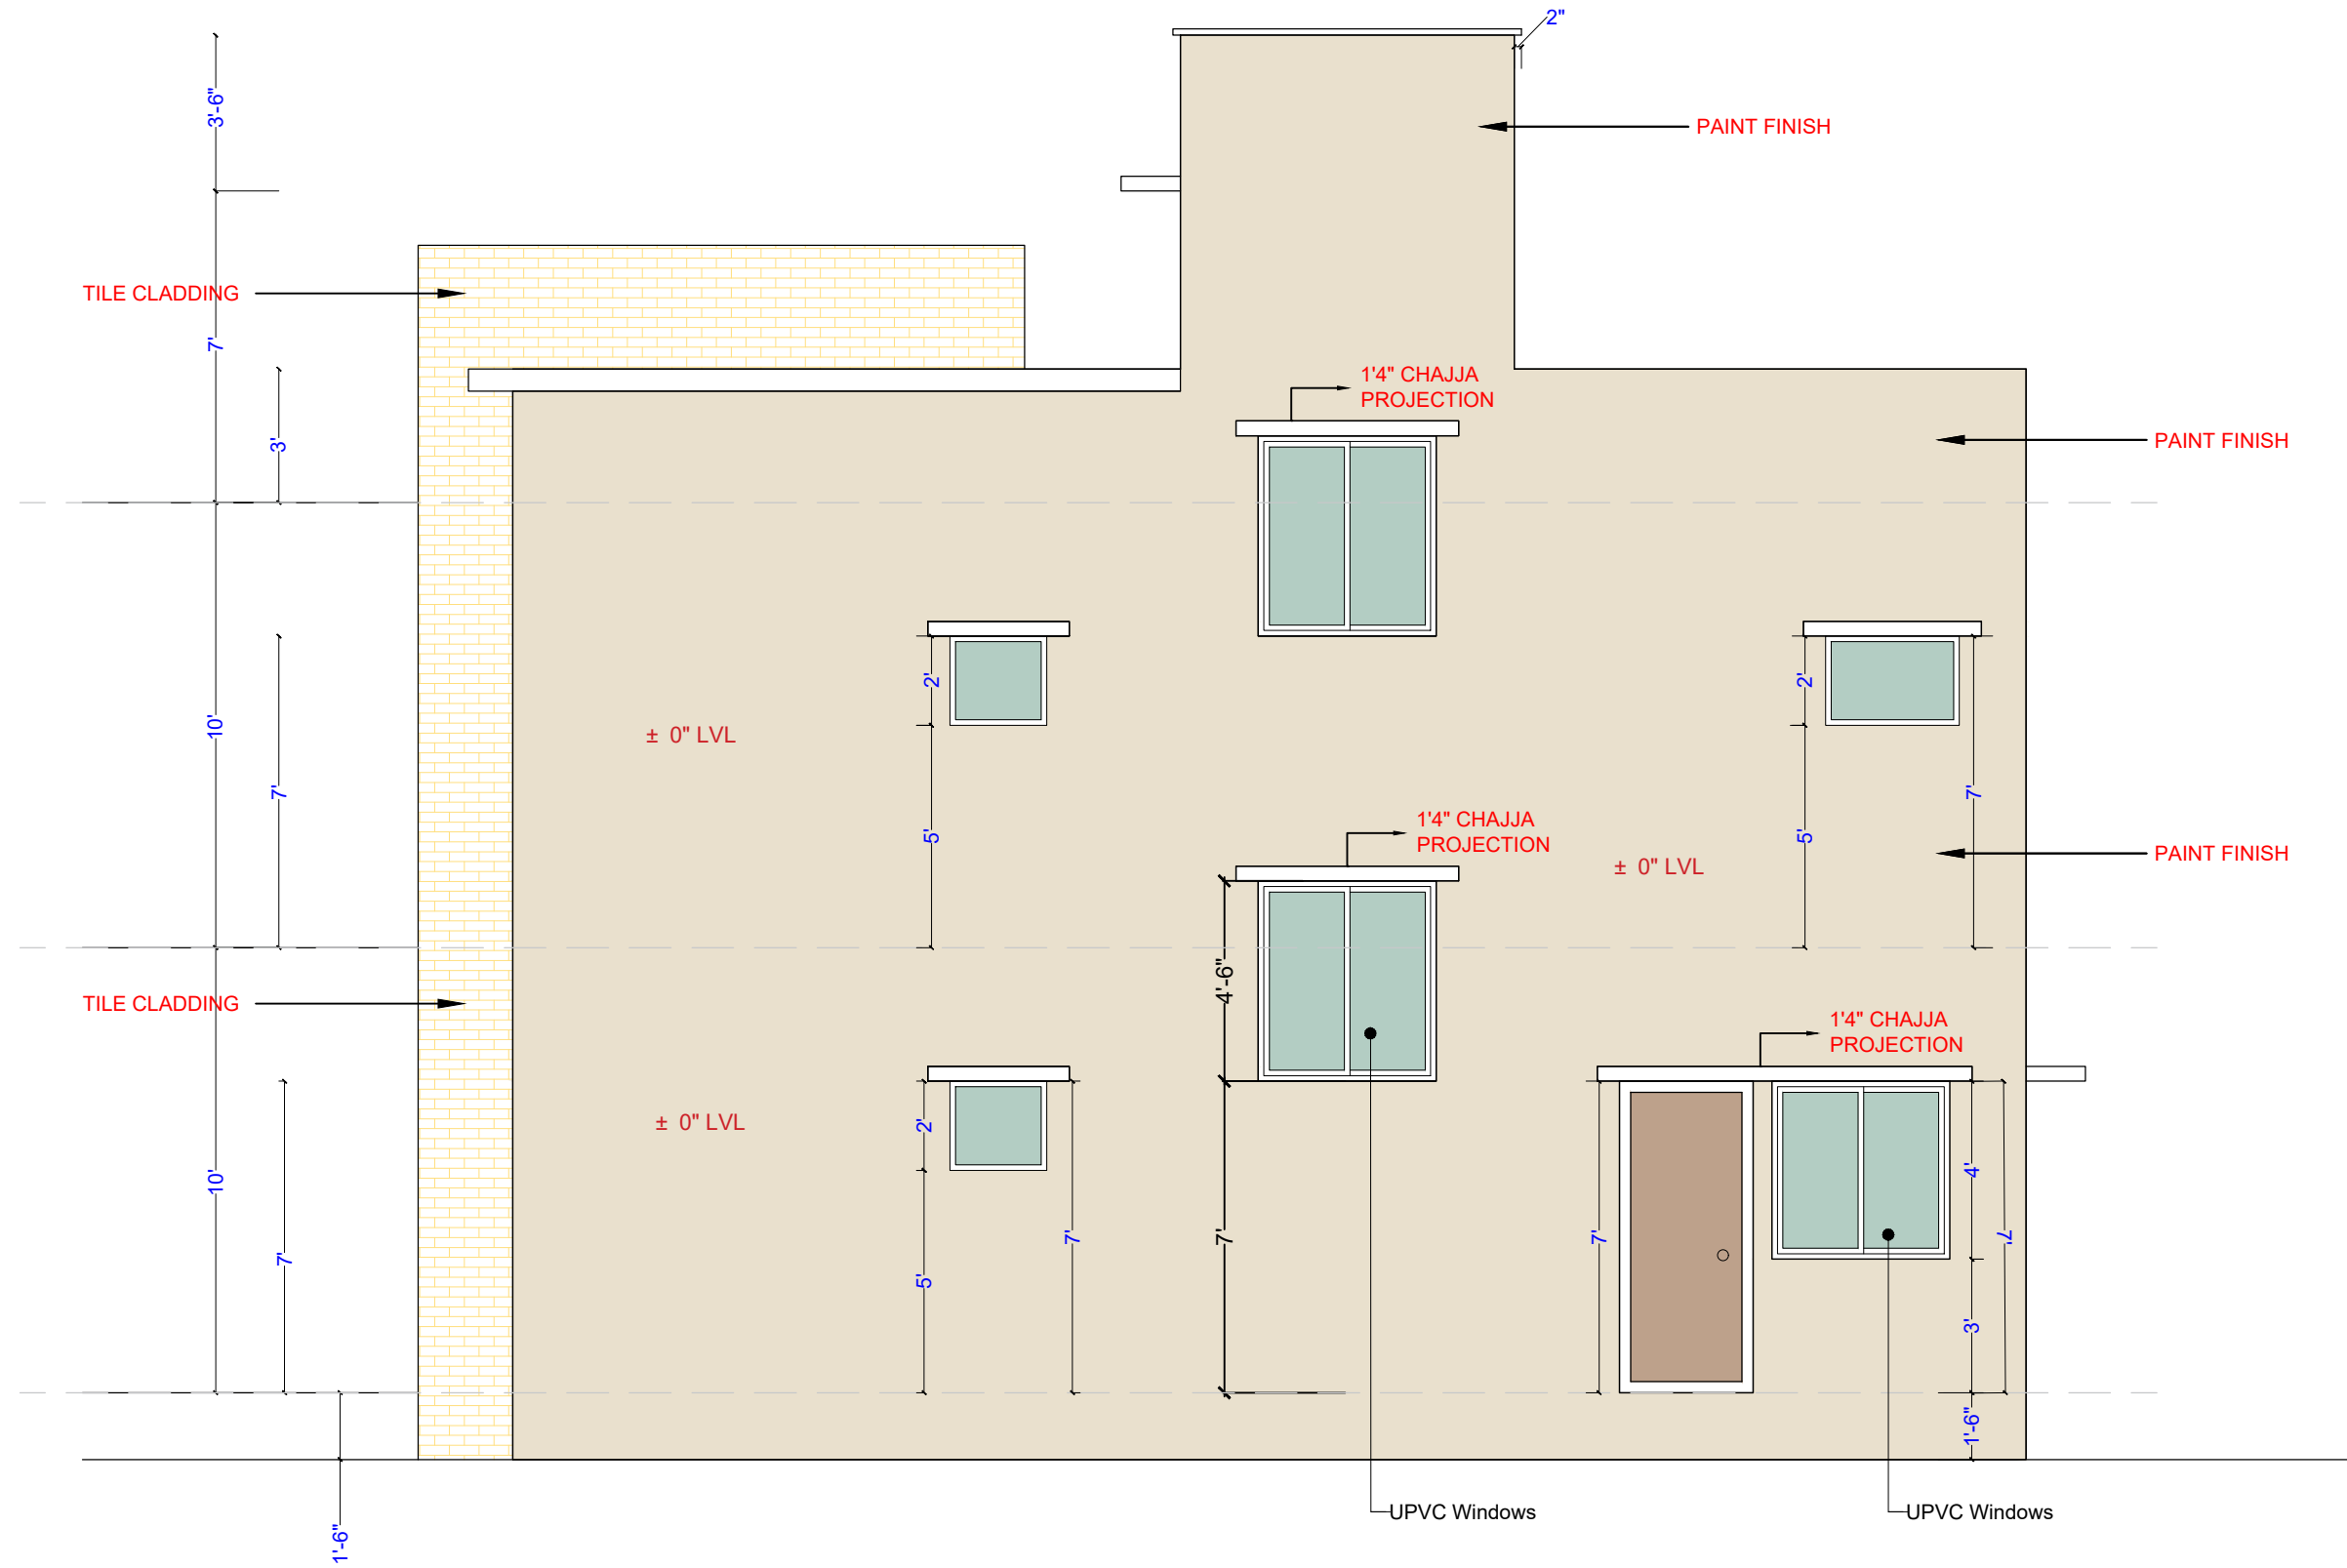

PRODUCED BY AN AUTODESK STUDENT VERSION

PRODUCED BY AN AUTODESK STUDENT VERSION

SOUTH ELEVATION

Description	Direction	Owners & Developers :	Date :	21.02.18	Promoted by
ELEVATION DETAIL OF TYPE - A2		Modi Properties & Investment Pvt Ltd.	Prepared By :		Modi Properties &
		Project Name & Phase :	Approved By :	Soham Modi	Investments Pvt. Ltd.
				N.T.S	Phone:+91-40-66335551