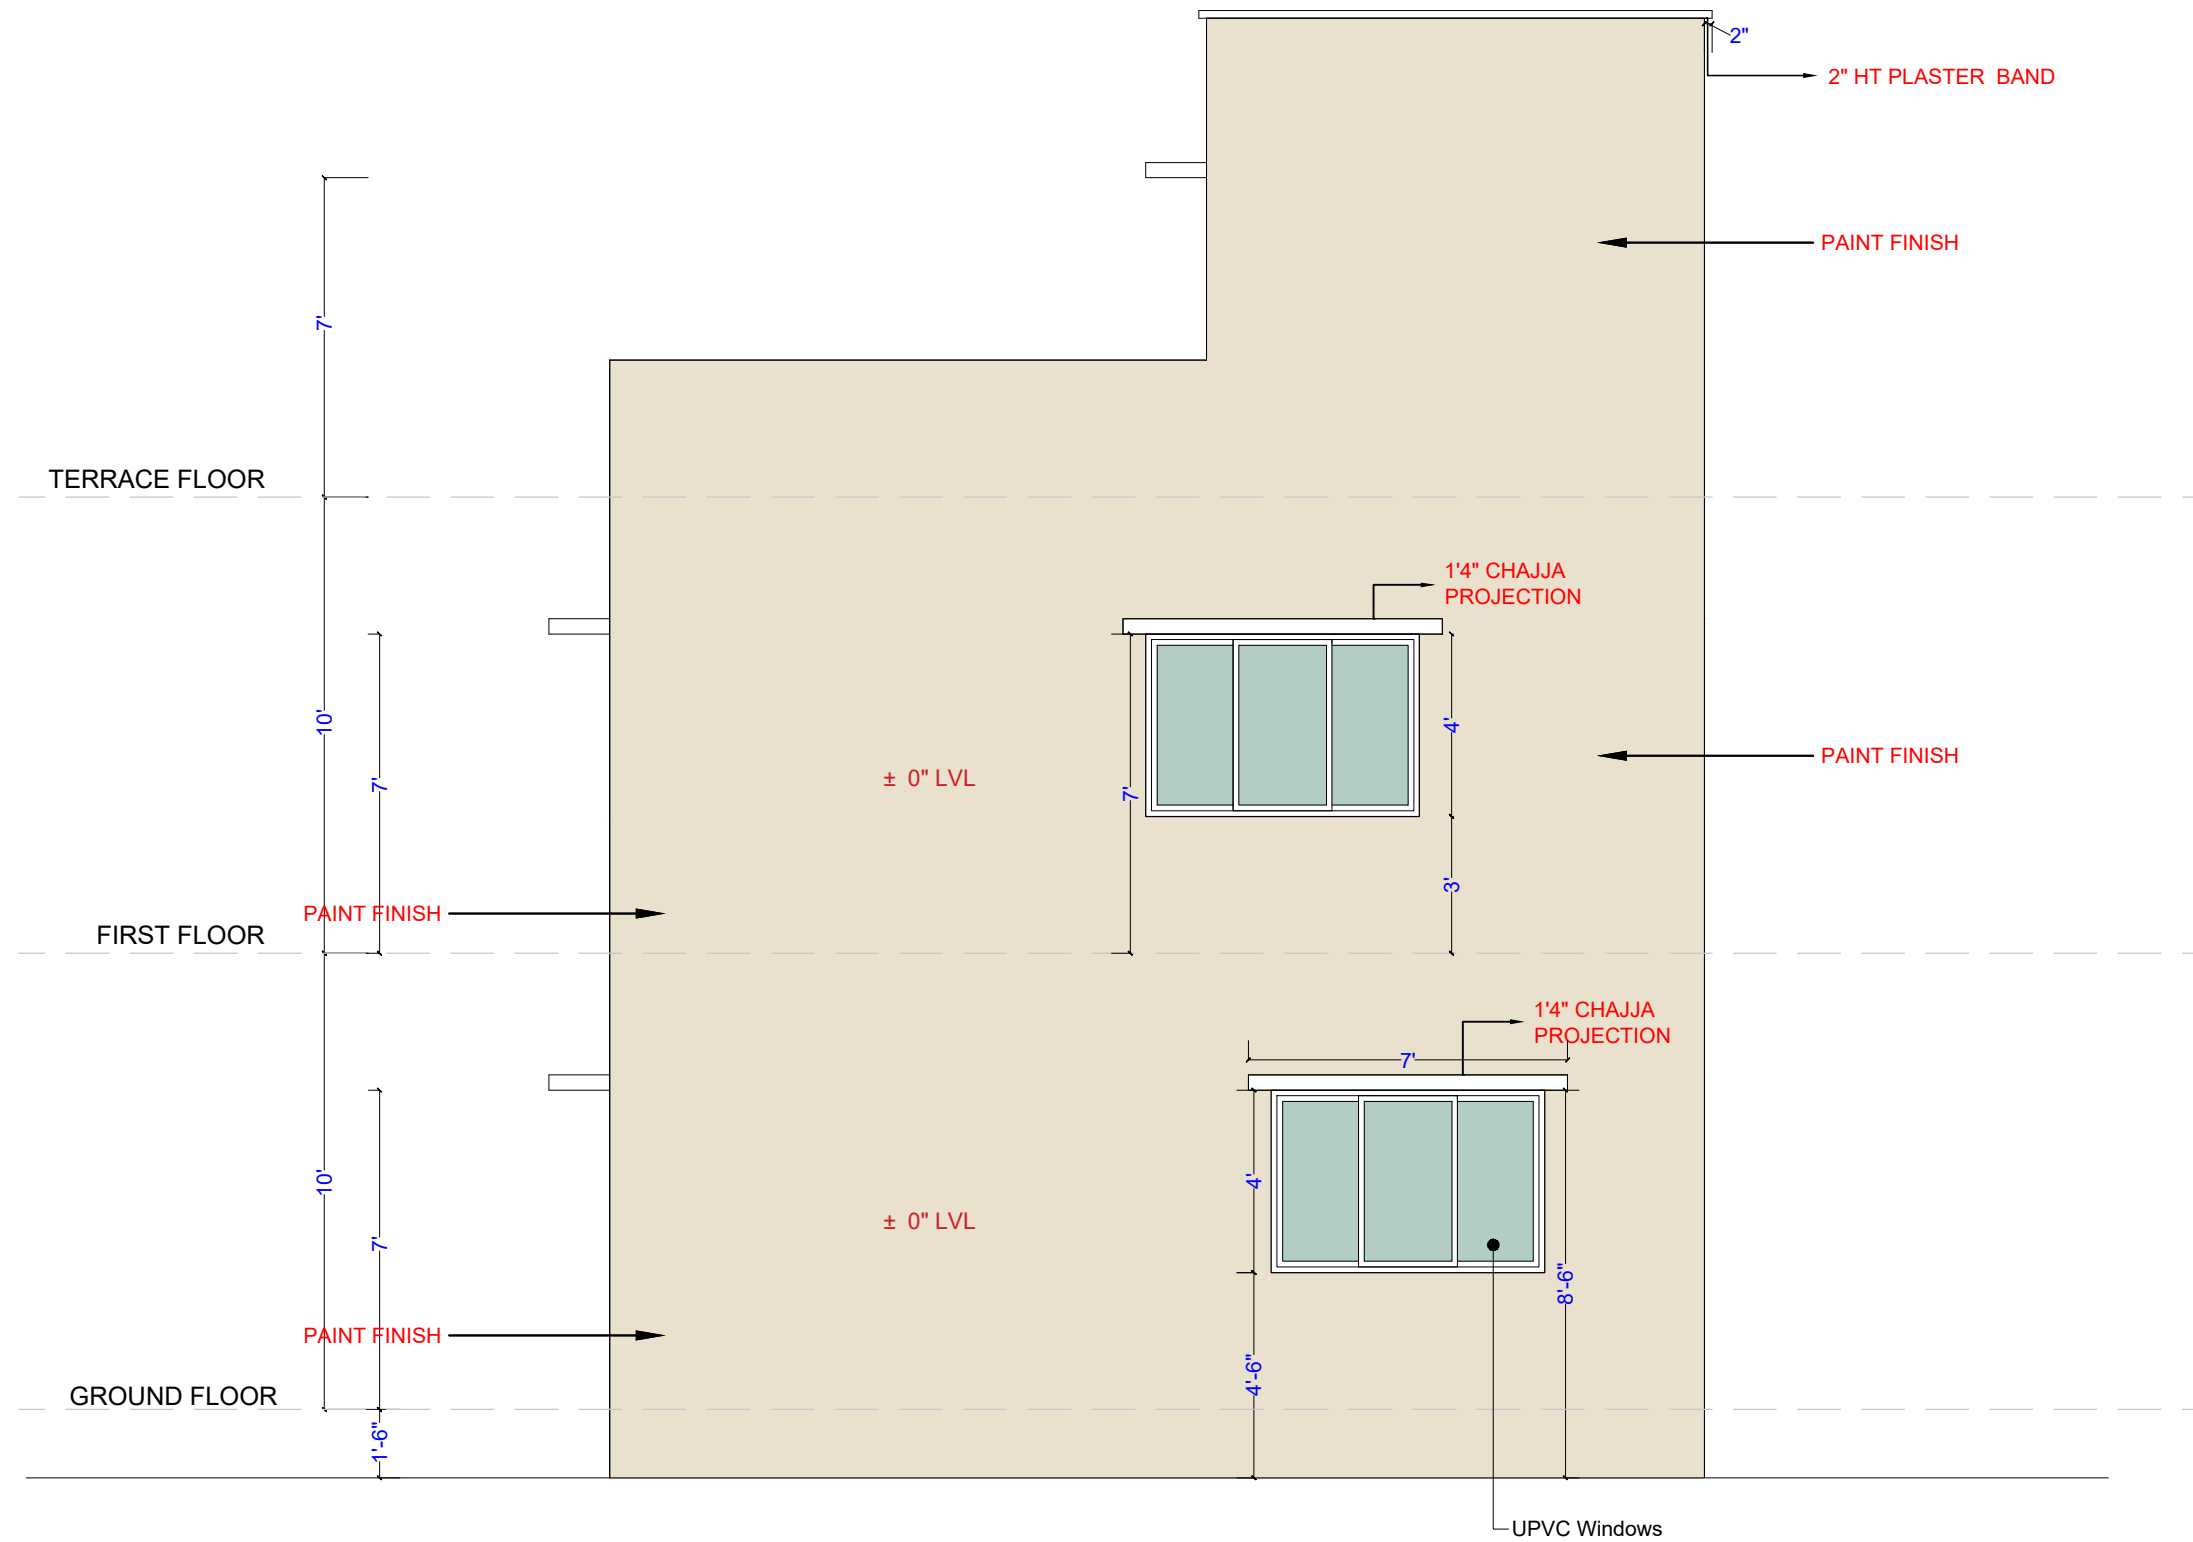

PRODUCED BY AN AUTODESK STUDENT VERSION

PRODUCED BY AN AUTODESK STUDENT VERSION

WEST ELEVATION

Description	Direction	Owners & Developers :	Date :	21.02.18	Promoted by
ELEVATION DETAIL OF TYPE - C1		Modi Properties & Investment Pvt Ltd.	Prepared By :		Modi Properties &
		Project Name & Phase :	Approved By :	Soham Modi	Investments Pvt. Ltd.
			Sd/-	N.T.S	Phone:+91-40-66335551