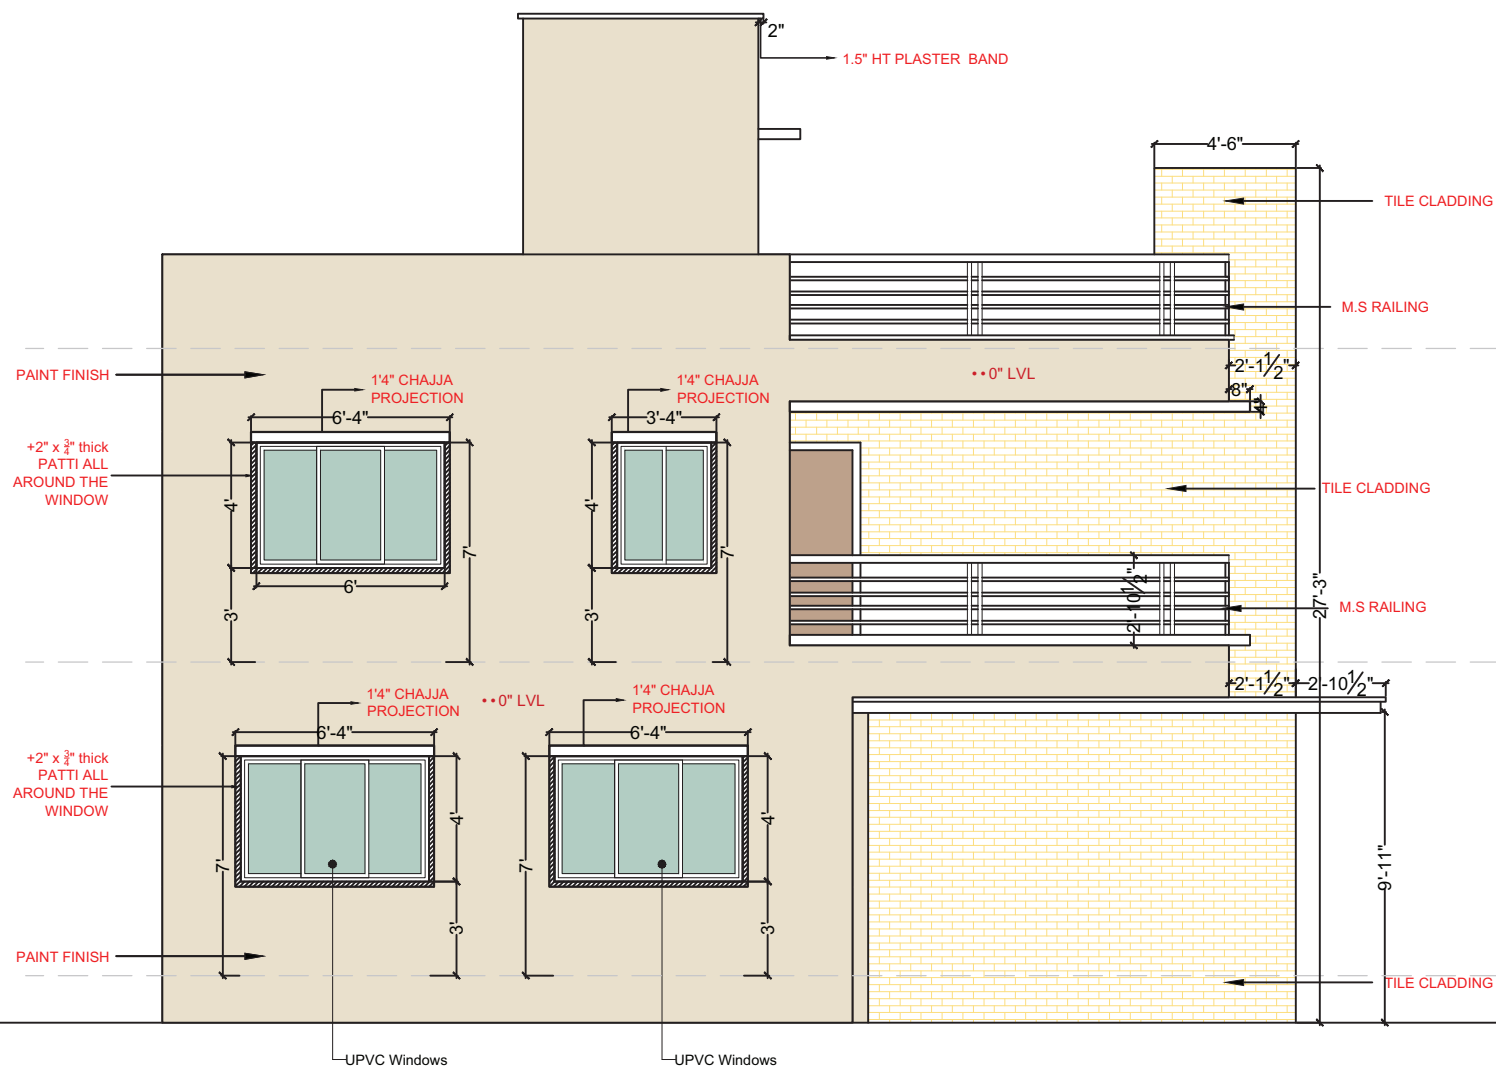

WEST ELEVATION

NORTH ELEVATION

PROJECT
VILLA ORCHIDS
KOWKUR
 SECBAD

CLIENT
 MODI PROPERTIES & INVESTMENTS PVT LTD

TITLE
ARCHITECTURAL DRAWING
 WORKING DRAWING

WEST FACING VILLA-A2

DRAWING DETAILS
ELEVATION DETAILS

Scale:	
Drawn by:	SAROJ
Checked by:	AR
Date:	15.06.18;03-10-17
Drawing Code:	AR--VILLA-W
Sheet No:	

INTERIOR CONSULTANTS:
ARDES
 ARCHITECTS & INTERIOR DESIGNERS
 7-1-212,SHIV-BAGH, AMEERPET, HYDERBAD.
 040-23753316; email: mailardes@gmail.com